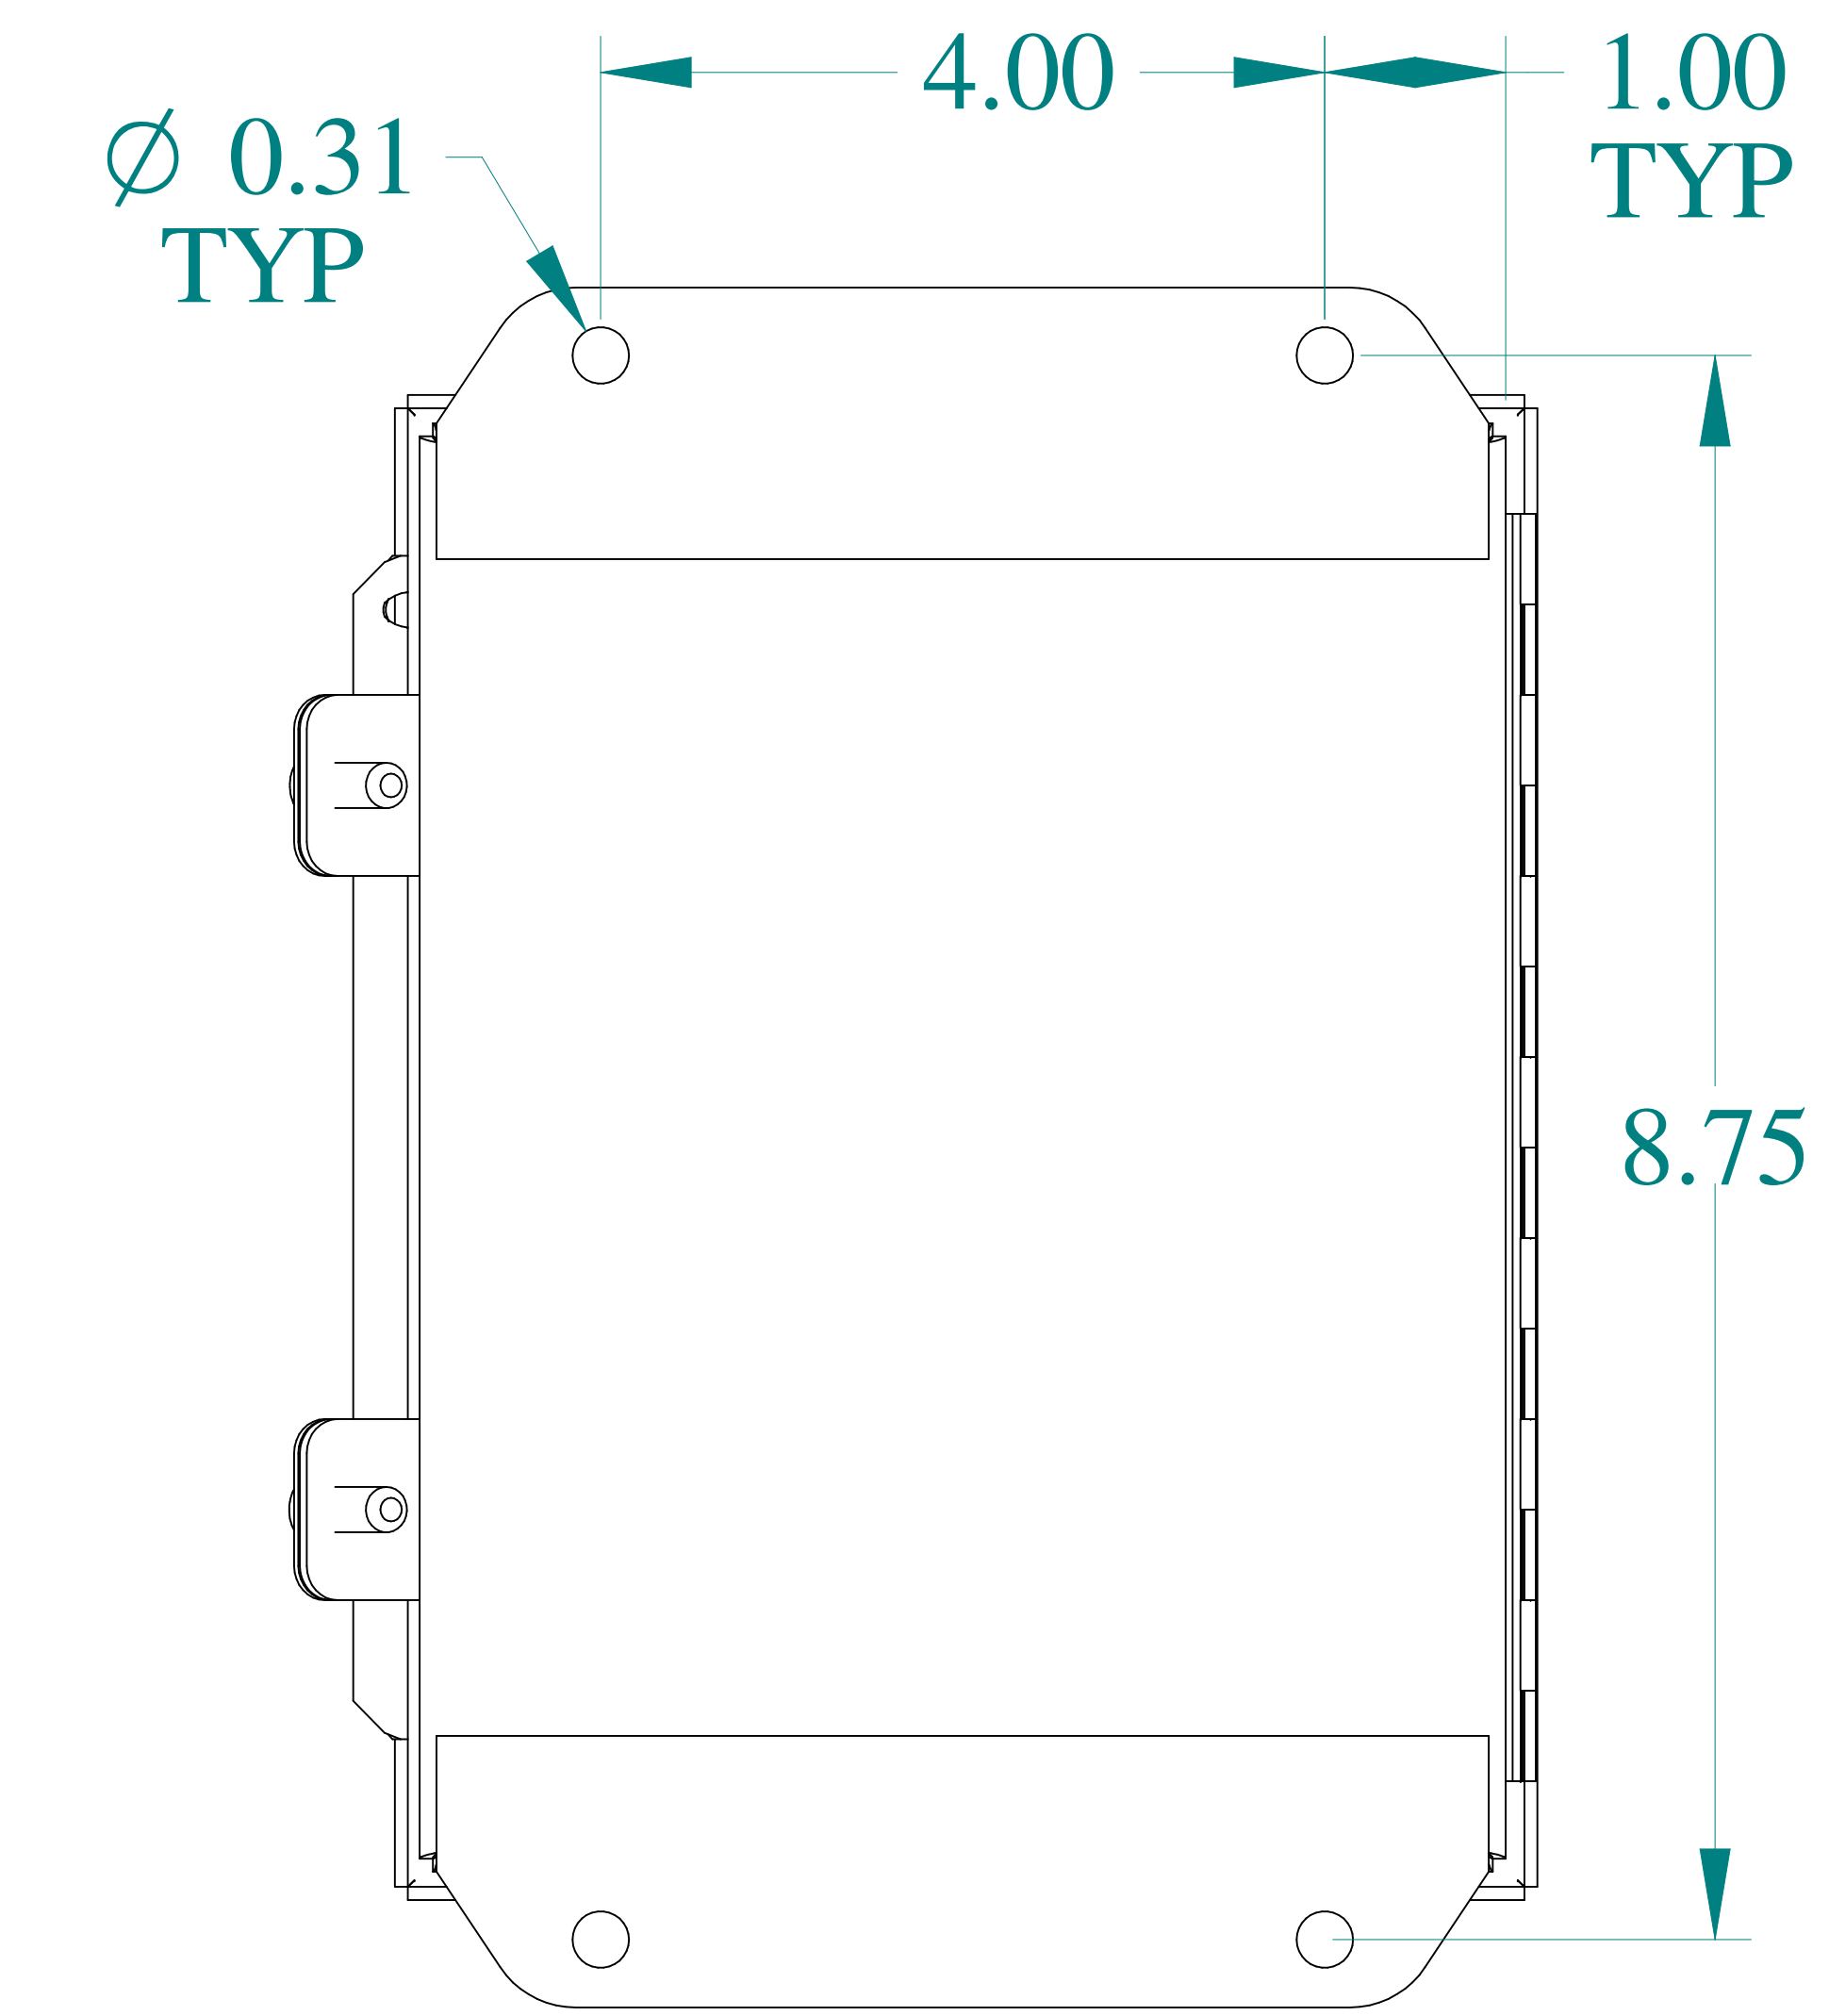

TOP VIEW

ISOMETRIC VIEWS

SIDE VIEW

FRONT VIEW

SIDE VIEW

BACK VIEW

BOTTOM VIEW

Data subject to change without notice.

Part #: HJ863HLP

Date: Mar. 25, 2019

Link: www.hammmfg.com/HJ863HLP