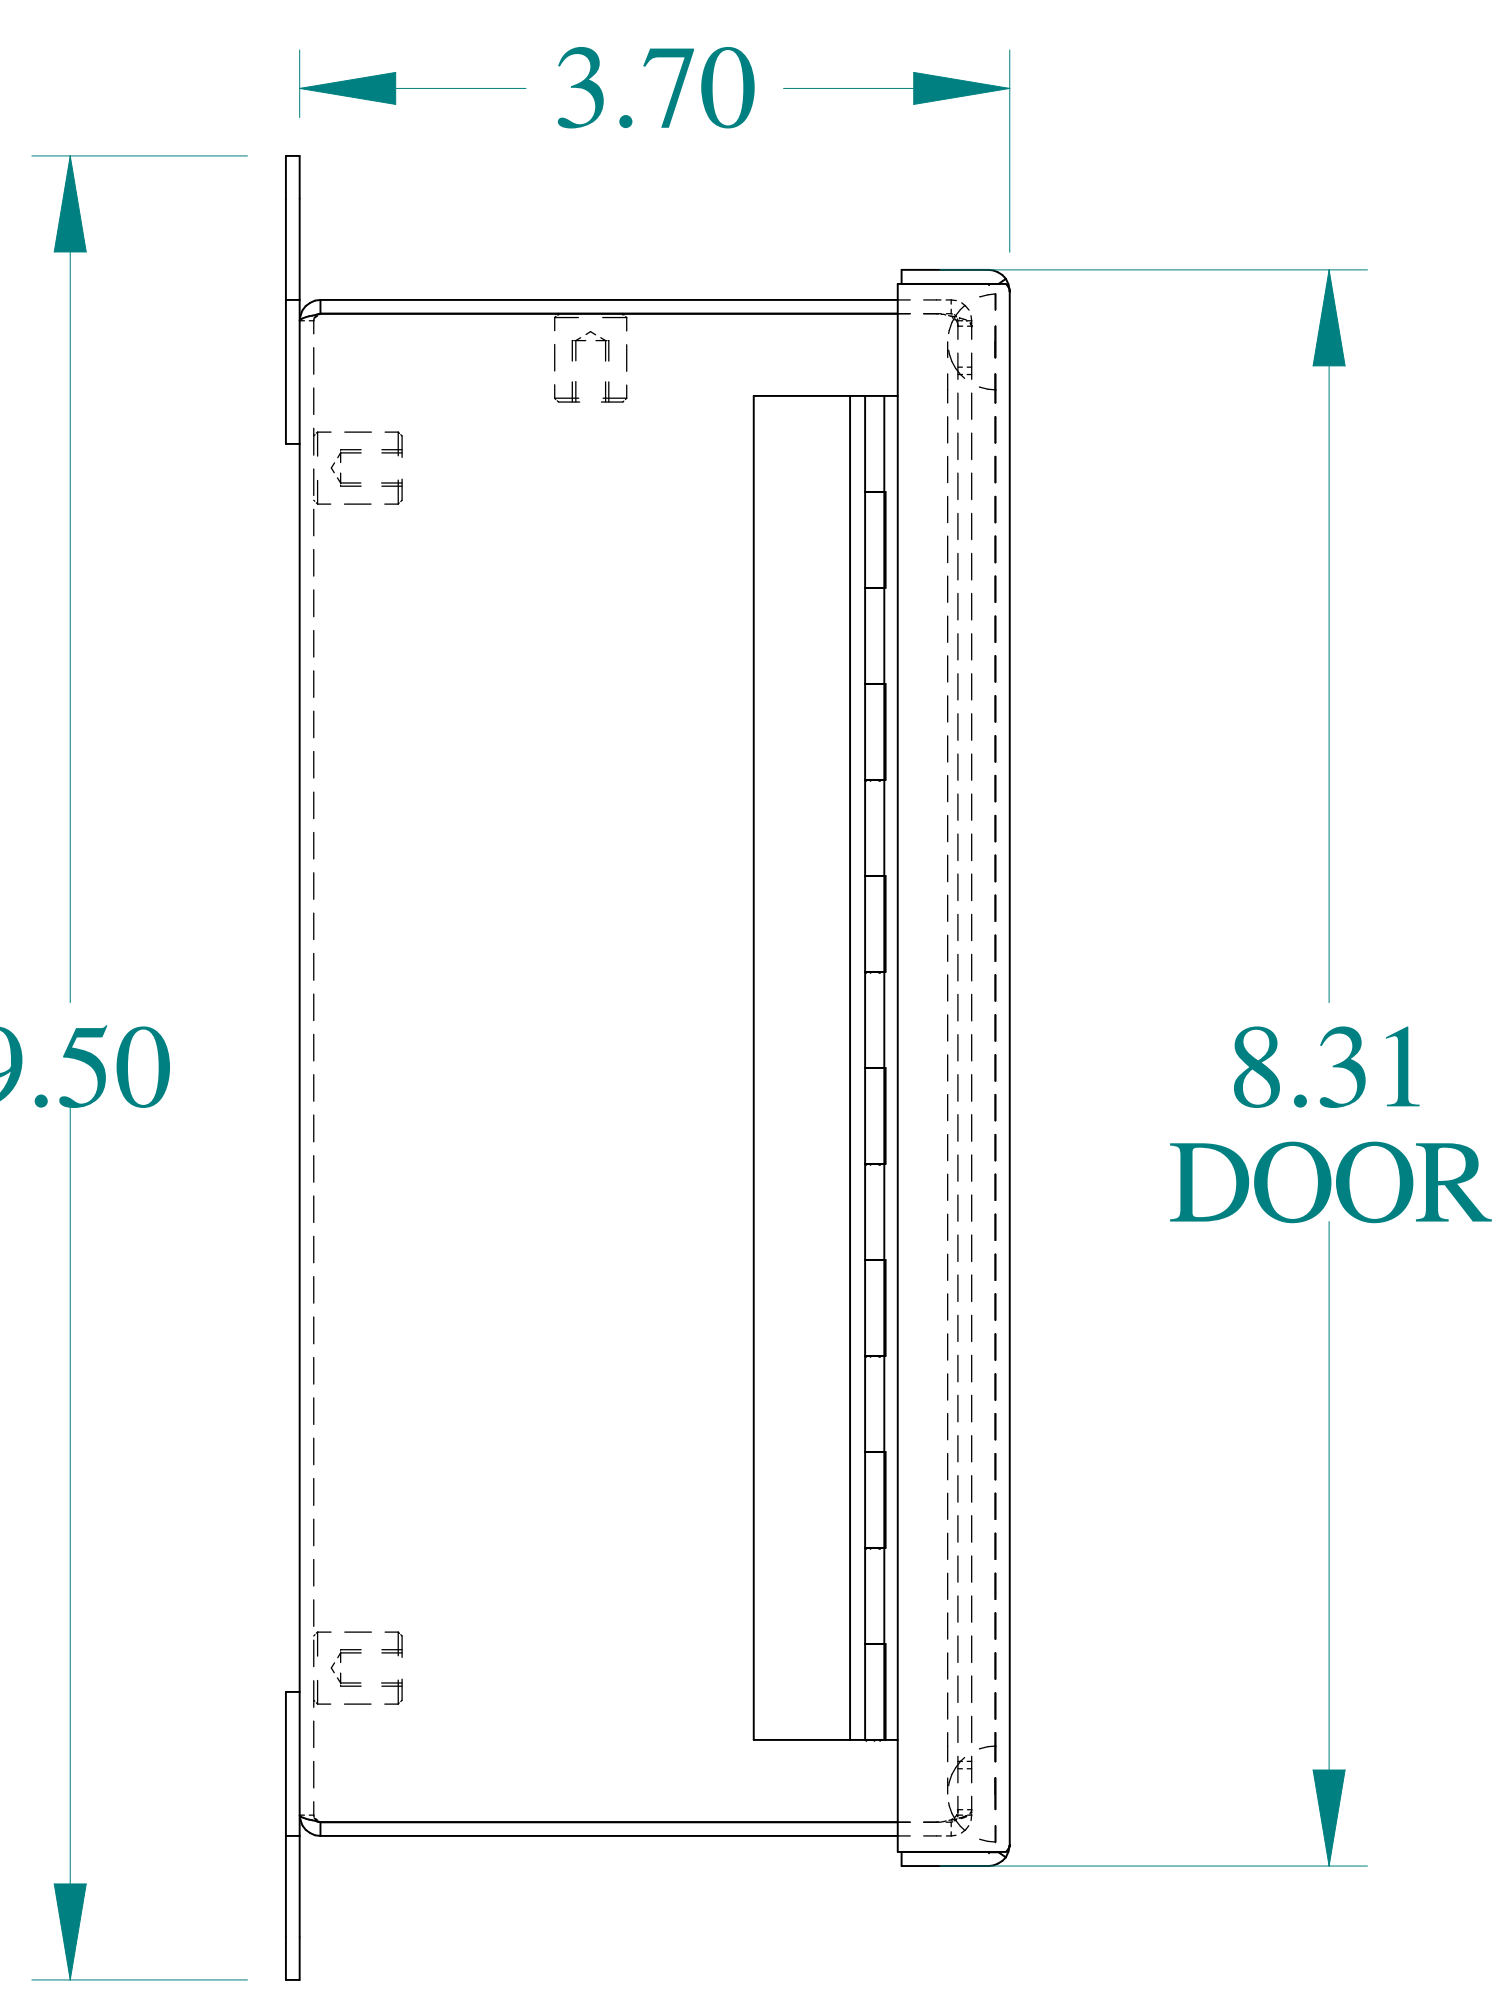

TOP VIEW

ISOMETRIC VIEWS

SIDE VIEW

FRONT VIEW

SIDE VIEW

BACK VIEW

BOTTOM VIEW

Data subject to change without notice.

Part #: HJ863HLP

Date: Mar. 25, 2019

Link: www.hammmfg.com/HJ863HLP