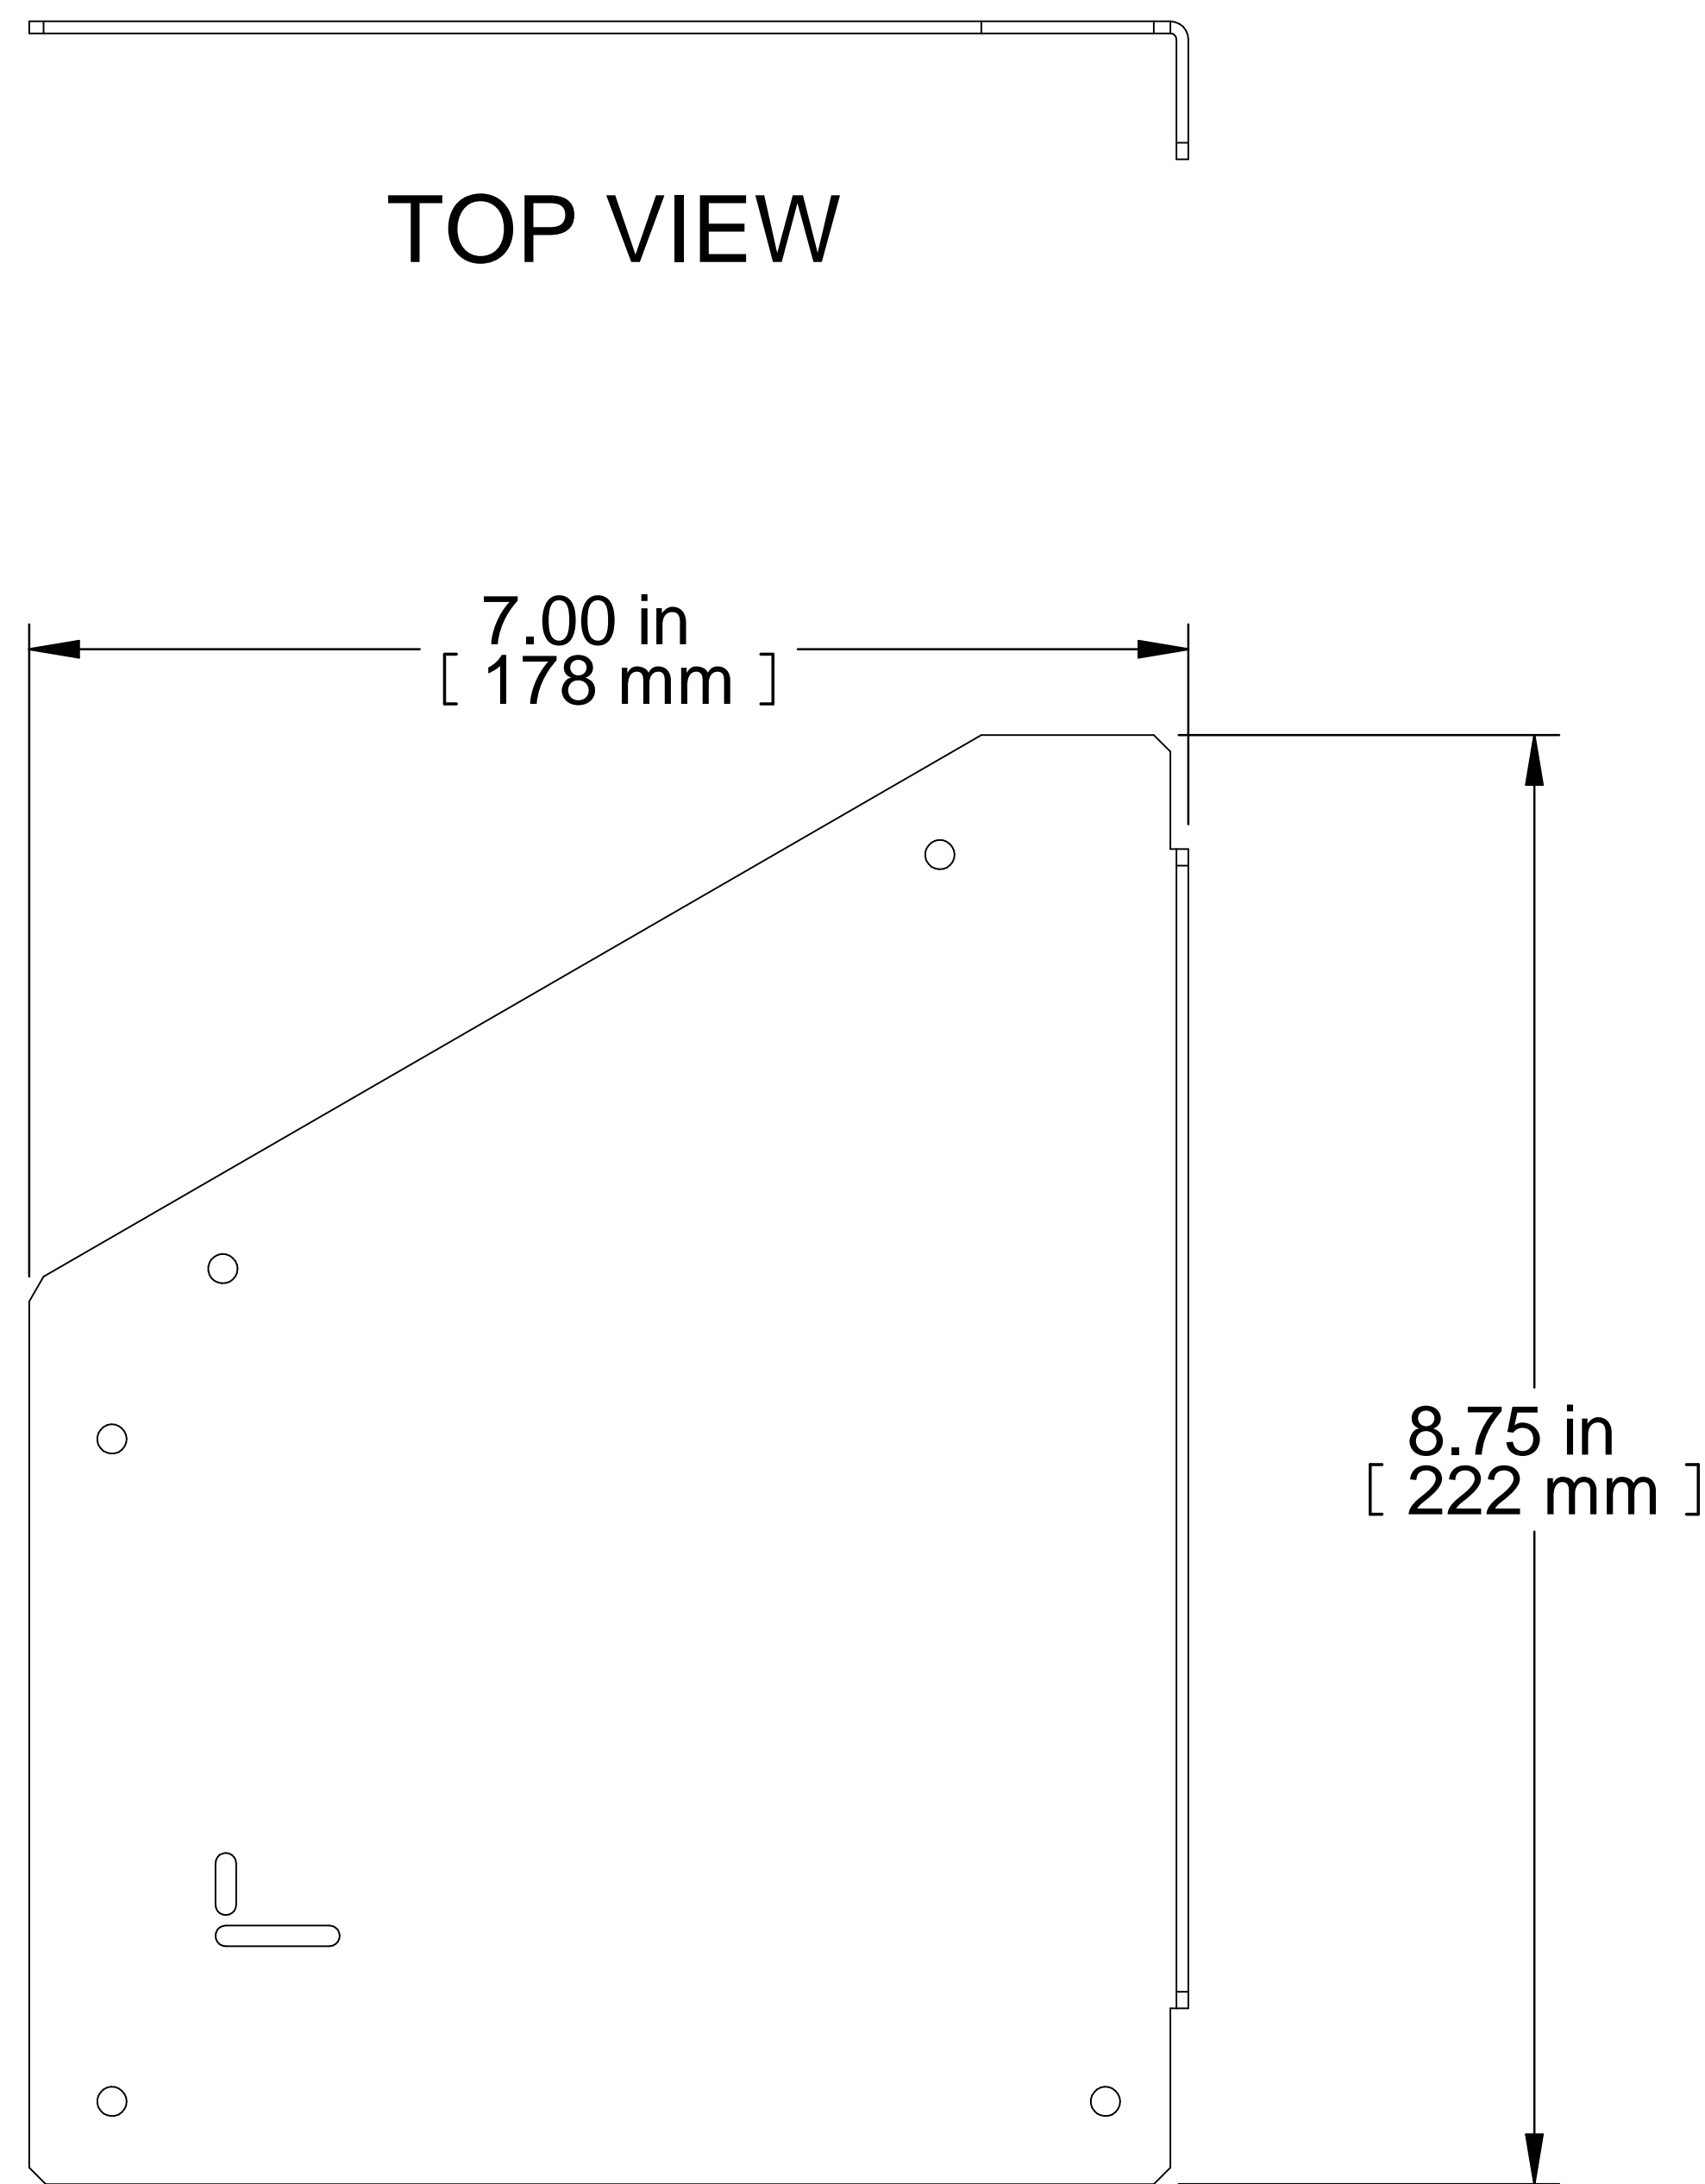

FRONT VIEW

TOP VIEW

SIDE VIEW

BOTTOM VIEW

ISOMETRIC VIEW

DETAIL A
LEFT RAIL INDICATOR
2:1

DETAIL B
RIGHT RAIL INIDCATOR
2:1

| Item Number | Title | Quantity |
|-------------|----------------------------------|----------|
| 1 | HLP - FIXED 90/30 DEG. RAIL (4U) | 1 |

PART NUMBERS

| | |
|---------|----------------------|
| HLP4UFR | PAINTED WHITE SMOOTH |
|---------|----------------------|

NOTES

Mounting Hardware Included

Sold as a pair

See Hammond Website for More Information

Français

Pour tous les détails sur nos produits, svp veuillez consulter notre site www.hammondmfg.com
Data subject to change without notice. Isometric drawing not to scale.
Les données sont sujettes à changement sans préavis.