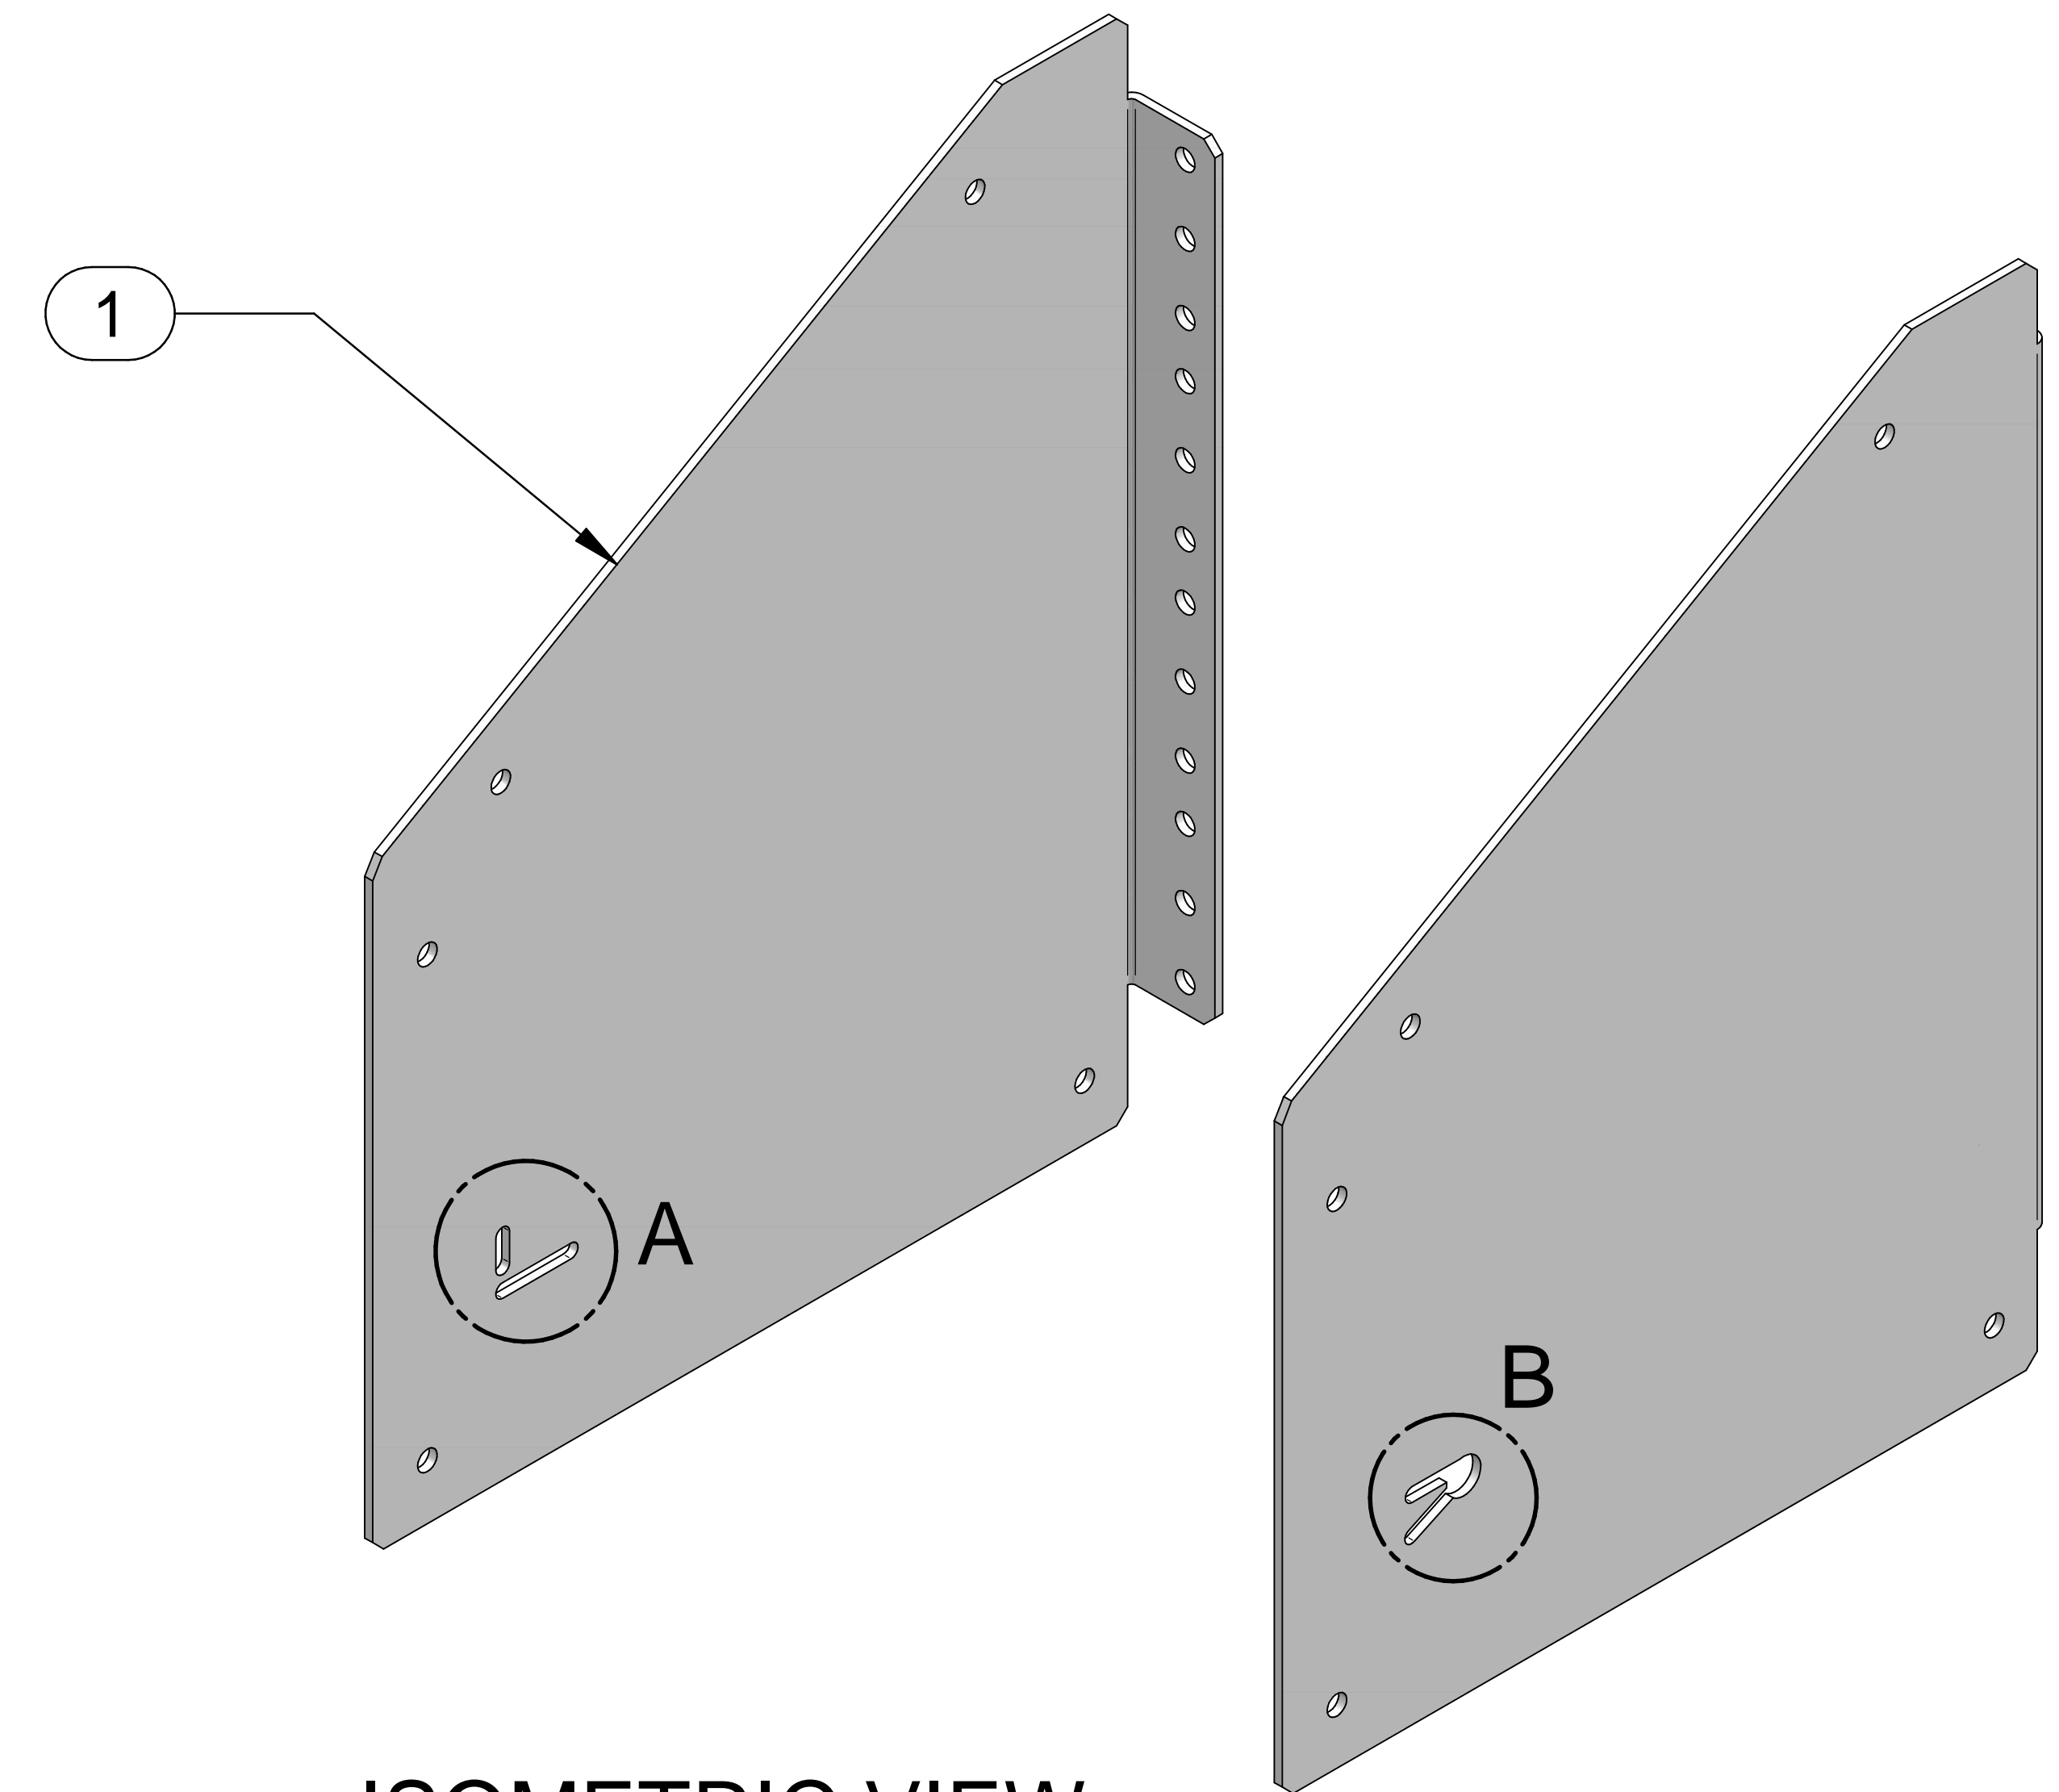

FRONT VIEW

TOP VIEW

SIDE VIEW

BOTTOM VIEW

ISOMETRIC VIEW

DETAIL A
LEFT RAIL INDICATOR
2:1

DETAIL B
RIGHT RAIL INIDCATOR
2:1

| Item Number | Title | Quantity |
|-------------|----------------------------------|----------|
| 1 | HLP - FIXED 90/30 DEG. RAIL (4U) | 1 |

PART NUMBERS

| | |
|---------|----------------------|
| HLP4UFR | PAINTED WHITE SMOOTH |
|---------|----------------------|

NOTES

Mounting Hardware Included

Sold as a pair

See Hammond Website for More Information