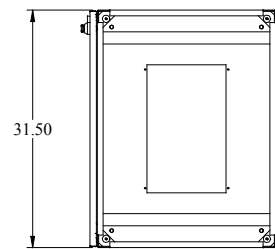

LEFT SIDE VIEW

BOTTOM VIEW