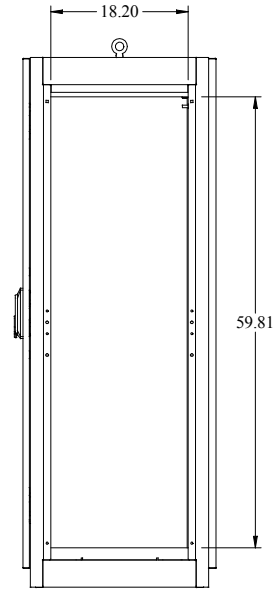

TOP VIEW

LEFT SIDE VIEW