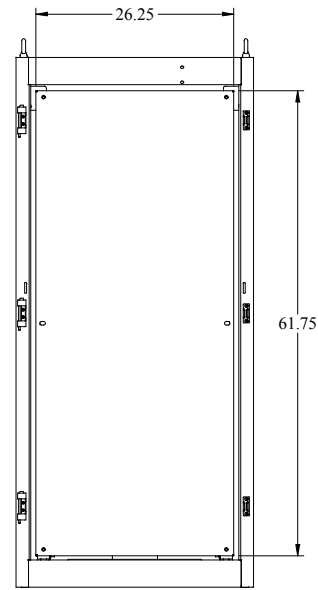

FRONT DOOR REMOVED