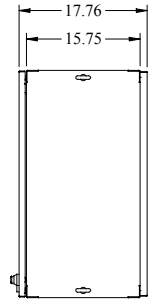

PART No. IME1884
 for more information visit
www.hammond mfg.com
 Data subject to change without notice
 Isometric drawing Not to Scale

TOP VIEW

FRONT VIEW

FRONT DOOR REMOVED

LEFT SIDE VIEW

REAR VIEW

BOTTOM VIEW