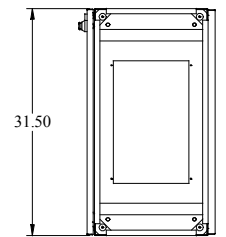

PART No. IME1884
 for more information visit
www.hammond mfg.com
 Data subject to change without notice
 Isometric drawing Not to Scale

TOP VIEW

FRONT VIEW

FRONT DOOR REMOVED

LEFT SIDE VIEW

REAR VIEW

BOTTOM VIEW