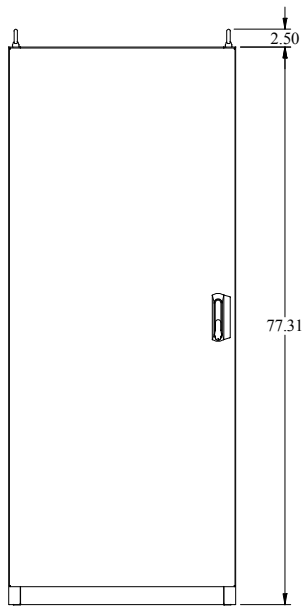

PART No. IME1884
 for more information visit
www.hammond mfg.com
 Data subject to change without notice
 Isometric drawing Not to Scale

TOP VIEW

FRONT VIEW

FRONT DOOR REMOVED

LEFT SIDE VIEW

REAR VIEW

BOTTOM VIEW