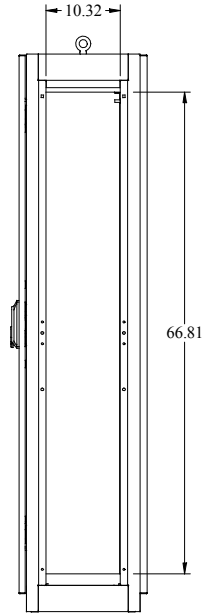

PART No. IME1884
 for more information visit
www.hammond mfg.com
 Data subject to change without notice
 Isometric drawing Not to Scale

TOP VIEW

FRONT VIEW

FRONT DOOR REMOVED

LEFT SIDE VIEW

REAR VIEW

BOTTOM VIEW