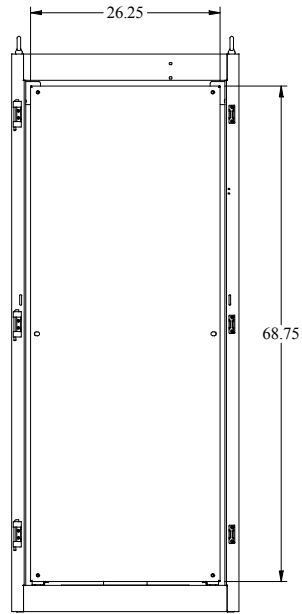

PART No. IME1884
 for more information visit
www.hammond mfg.com
 Data subject to change without notice
 Isometric drawing Not to Scale

TOP VIEW

FRONT VIEW

FRONT DOOR REMOVED

LEFT SIDE VIEW

REAR VIEW

BOTTOM VIEW