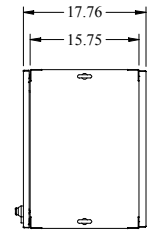

PART No. IME2064
 for more information visit
www.hammondmg.com
 Data subject to change without notice
 Isometric drawing Not to Scale

TOP VIEW

FRONT VIEW

FRONT DOOR REMOVED

LEFT SIDE VIEW

REAR VIEW

BOTTOM VIEW