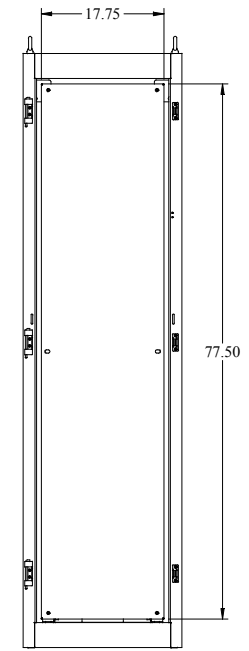

PART No. IME2064
 for more information visit
www.hammondmg.com
 Data subject to change without notice
 Isometric drawing Not to Scale

TOP VIEW

FRONT VIEW

FRONT DOOR REMOVED

LEFT SIDE VIEW

REAR VIEW

BOTTOM VIEW