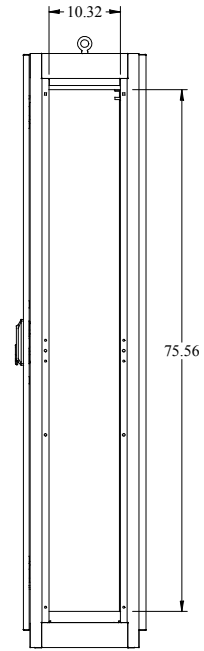

PART No. IME2064
 for more information visit
www.hammondmg.com
 Data subject to change without notice
 Isometric drawing Not to Scale

TOP VIEW

FRONT VIEW

FRONT DOOR REMOVED

LEFT SIDE VIEW

REAR VIEW

BOTTOM VIEW