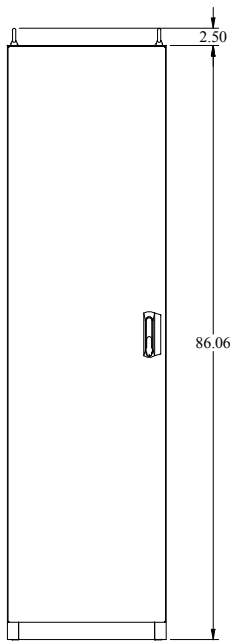

PART No. IME2064
 for more information visit
www.hammondmg.com
 Data subject to change without notice
 Isometric drawing Not to Scale

TOP VIEW

FRONT VIEW

FRONT DOOR REMOVED

LEFT SIDE VIEW

REAR VIEW

BOTTOM VIEW