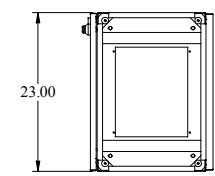

PART No. IME2064
 for more information visit
www.hammondmg.com
 Data subject to change without notice
 Isometric drawing Not to Scale

TOP VIEW

FRONT VIEW

FRONT DOOR REMOVED

LEFT SIDE VIEW

REAR VIEW

BOTTOM VIEW