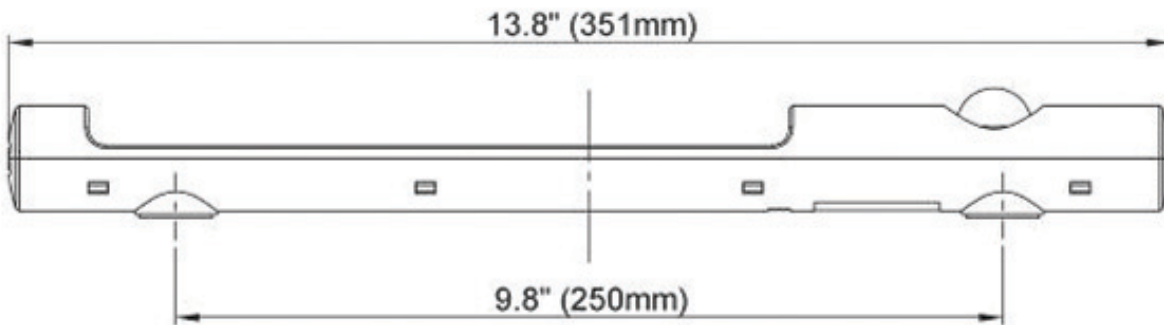

On/off switch light w/magnet mount

Magnet mount end view

Screw mount end view

Motion sensor light w/magnet mount

Magnet mount end view

Screw mount end view