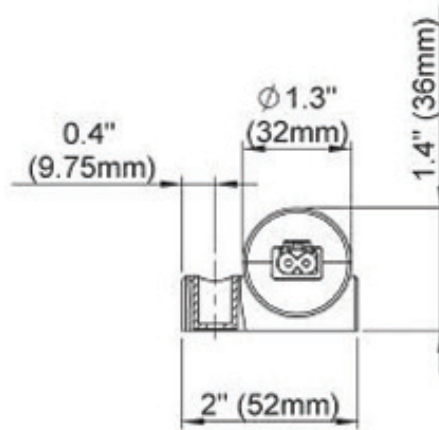

On/off switch light w/magnet mount

Magnet mount end view

Screw mount end view

Motion sensor light w/magnet mount

Magnet mount end view

Screw mount end view