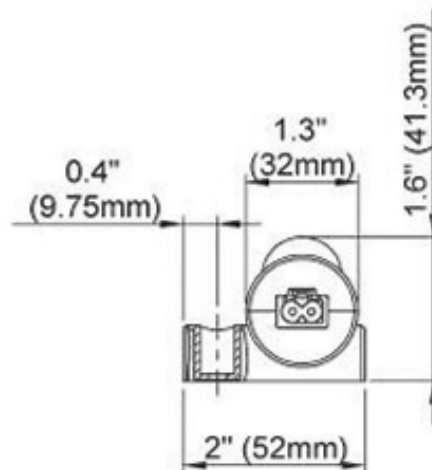

On/off switch light w/magnet mount

Magnet mount end view

Screw mount end view

Motion sensor light w/magnet mount

Magnet mount end view

Screw mount end view