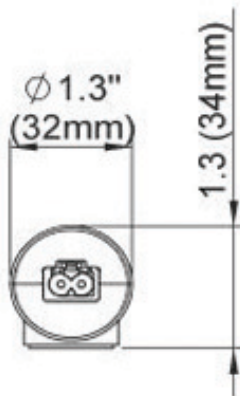

On/off switch light w/magnet mount

Magnet mount end view

Screw mount end view

Motion sensor light w/magnet mount

Magnet mount end view

Screw mount end view