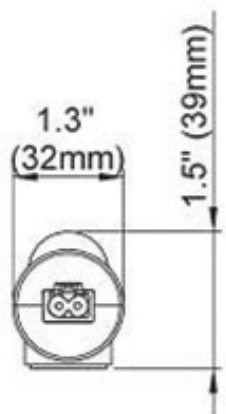

On/off switch light w/magnet mount

Magnet mount end view

Screw mount end view

Motion sensor light w/magnet mount

Magnet mount end view

Screw mount end view