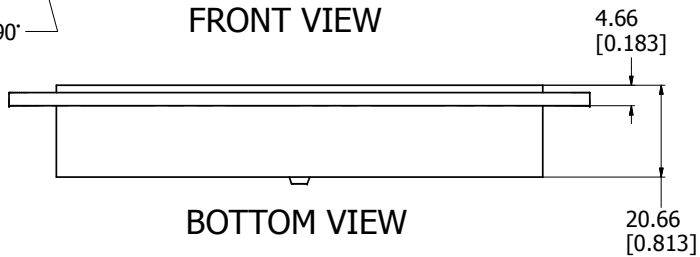

FRONT VIEW

Ø7.50 [0.295] √ 90°

BOTTOM VIEW

MOUNTING OPENING

ISO VIEW WITH HANDLE OPEN

<b>M263-1</b>
Handle Material - Aluminum
Finish - Black/Sliver Painted Aluminum
Hardware
Hardware not Included
**note handle sold in pairs