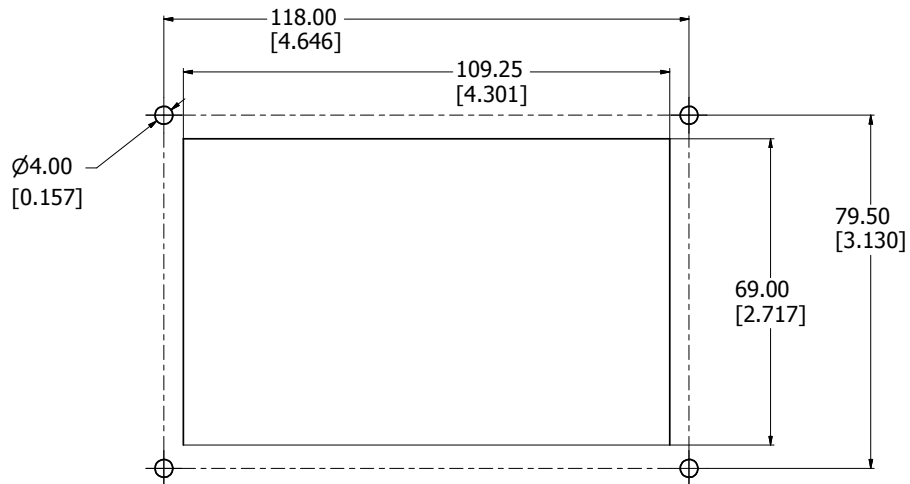

FRONT VIEW

Ø7.50 [0.295] √ 90°

BOTTOM VIEW

MOUNTING OPENING

ISO VIEW WITH HANDLE OPEN

<b>M263-1</b>
Handle Material - Aluminum
Finish - Black/Sliver Painted Aluminum
Hardware
Hardware not Included
**note handle sold in pairs