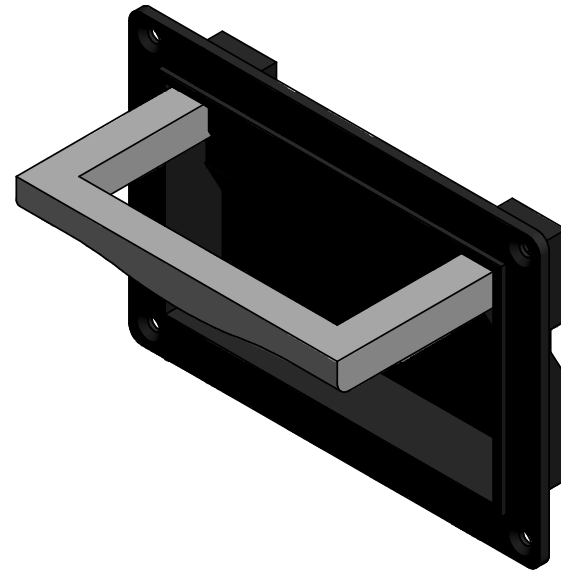

FRONT VIEW

Ø7.50 [0.295] √ 90°

BOTTOM VIEW

MOUNTING OPENING

ISO VIEW WITH HANDLE OPEN

<b>M263-1</b>
Handle Material - Aluminum
Finish - Black/Sliver Painted Aluminum
Hardware
Hardware not Included
**note handle sold in pairs