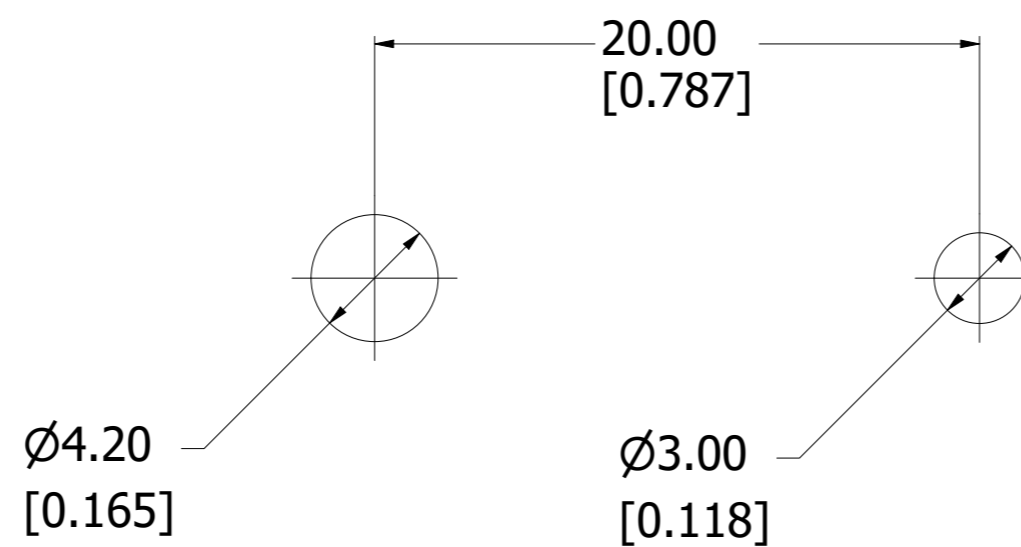

SIDE VIEW w/ LEG FOLDED DOWN

SIDE VIEW w/ LEG FOLDED UP

EXPLODED FOOT ASSEMBLY  
(PLATE NOT INCLUDED)

BOTTOM VIEW

MOUNTING HOLE LOCATIONS

<b>M3784-7001</b>
Foot Base - Black PA Fibreglass Reinforced
Anti-Skid Inserts - Soft Slate Grey Rubber
<b>Hardware</b>
2 Screws - Panhead #8-32x1/2"
2 Lockwashers
2 Nuts - #8-32 thread
**note feet sold in pairs