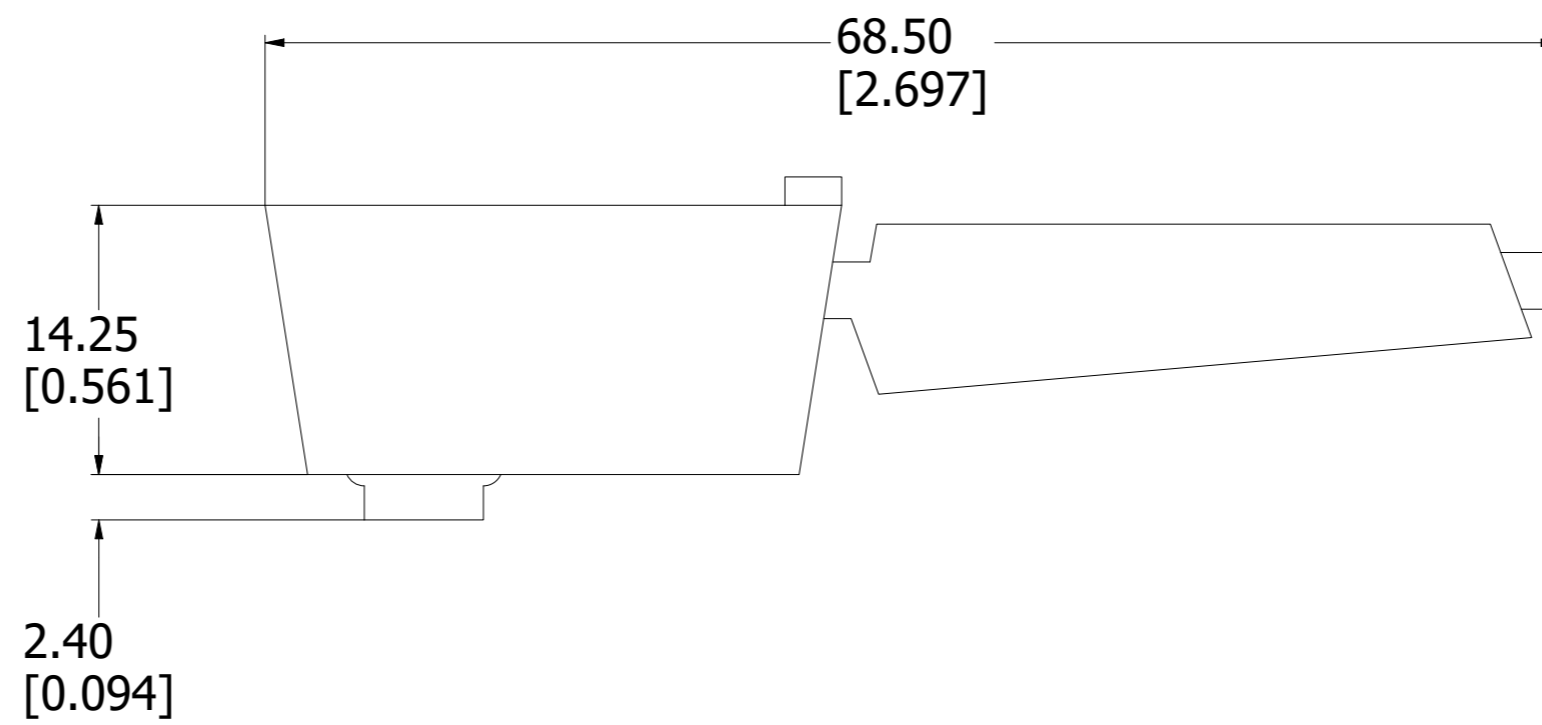

SIDE VIEW w/ LEG FOLDED DOWN

SIDE VIEW w/ LEG FOLDED UP

EXPLODED FOOT ASSEMBLY  
(PLATE NOT INCLUDED)

BOTTOM VIEW

MOUNTING HOLE LOCATIONS

<b>M3784-7001</b>
Foot Base - Black PA Fibreglass Reinforced
Anti-Skid Inserts - Soft Slate Grey Rubber
<b>Hardware</b>
2 Screws - Panhead #8-32x1/2"
2 Lockwashers
2 Nuts - #8-32 thread
**note feet sold in pairs

**HAMMOND  
MANUFACTURING™**

**M3784-7001**