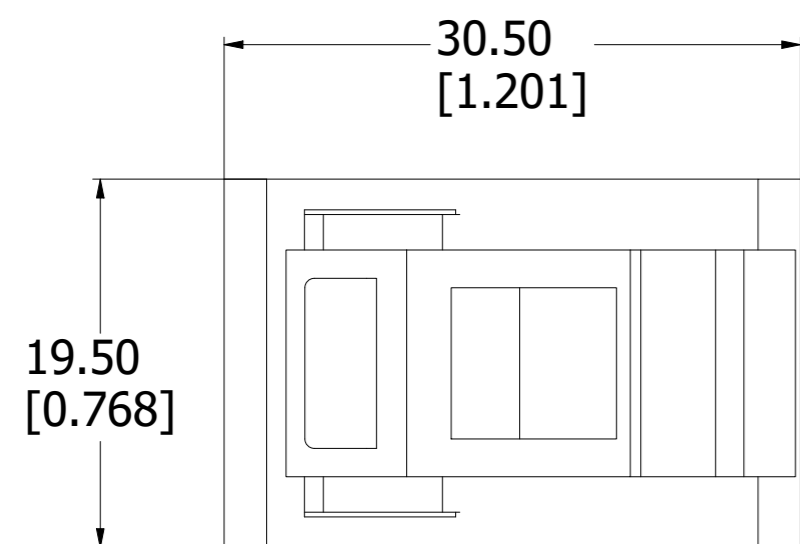

SIDE VIEW w/ LEG FOLDED DOWN

SIDE VIEW w/ LEG FOLDED UP

EXPLODED FOOT ASSEMBLY  
(PLATE NOT INCLUDED)

BOTTOM VIEW

MOUNTING HOLE LOCATIONS

<b>M3784-7001</b>
Foot Base - Black PA Fibreglass Reinforced
Anti-Skid Inserts - Soft Slate Grey Rubber
<b>Hardware</b>
2 Screws - Panhead #8-32x1/2"
2 Lockwashers
2 Nuts - #8-32 thread
**note feet sold in pairs

**HAMMOND  
MANUFACTURING™**

**M3784-7001**