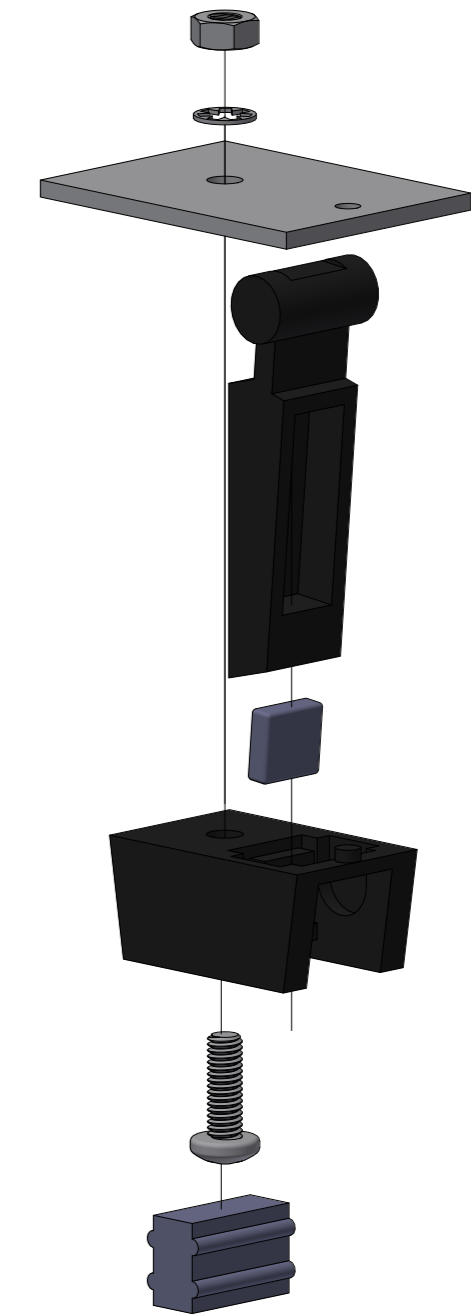

SIDE VIEW w/ LEG FOLDED DOWN

SIDE VIEW w/ LEG FOLDED UP

EXPLODED FOOT ASSEMBLY  
(PLATE NOT INCLUDED)

BOTTOM VIEW

MOUNTING HOLE LOCATIONS

<b>M3784-7001</b>
Foot Base - Black PA Fibreglass Reinforced
Anti-Skid Inserts - Soft Slate Grey Rubber
<b>Hardware</b>
2 Screws - Panhead #8-32x1/2"
2 Lockwashers
2 Nuts - #8-32 thread
**note feet sold in pairs

**HAMMOND  
MANUFACTURING™**

**M3784-7001**