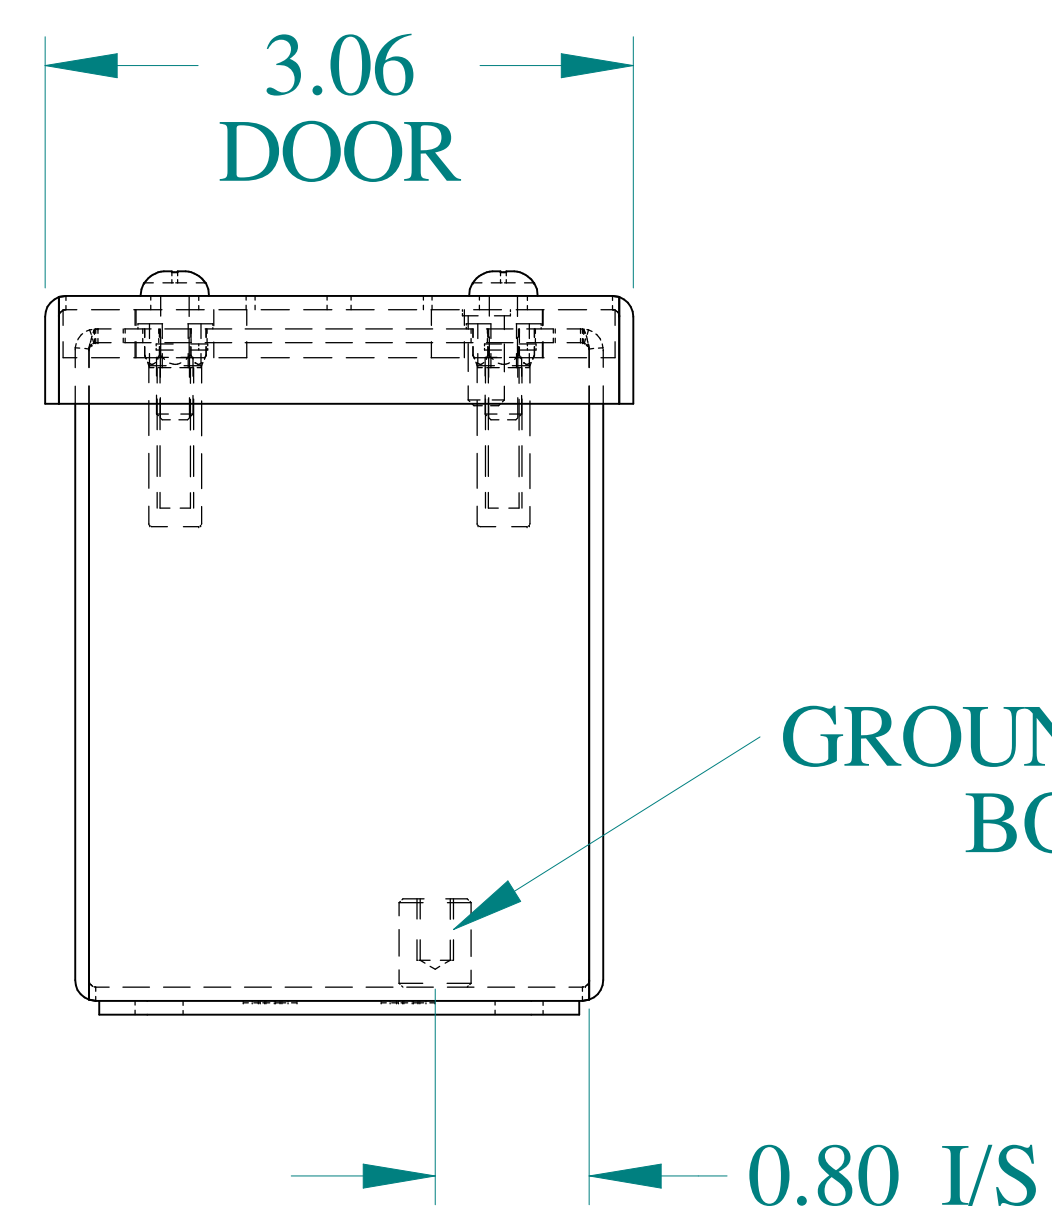

TOP VIEW

DETAIL Z
TYP

ISOMETRIC VIEWS

SIDE VIEW

FRONT VIEW

GROUND STUD
DOOR

SIDE VIEW

BACK VIEW

BOTTOM VIEW

GROUND STUD
BODY

Data subject to change without notice.

Part # : MPB2

Date : Mar. 24, 2019

Link: www.hamfmfg.com/MPB2