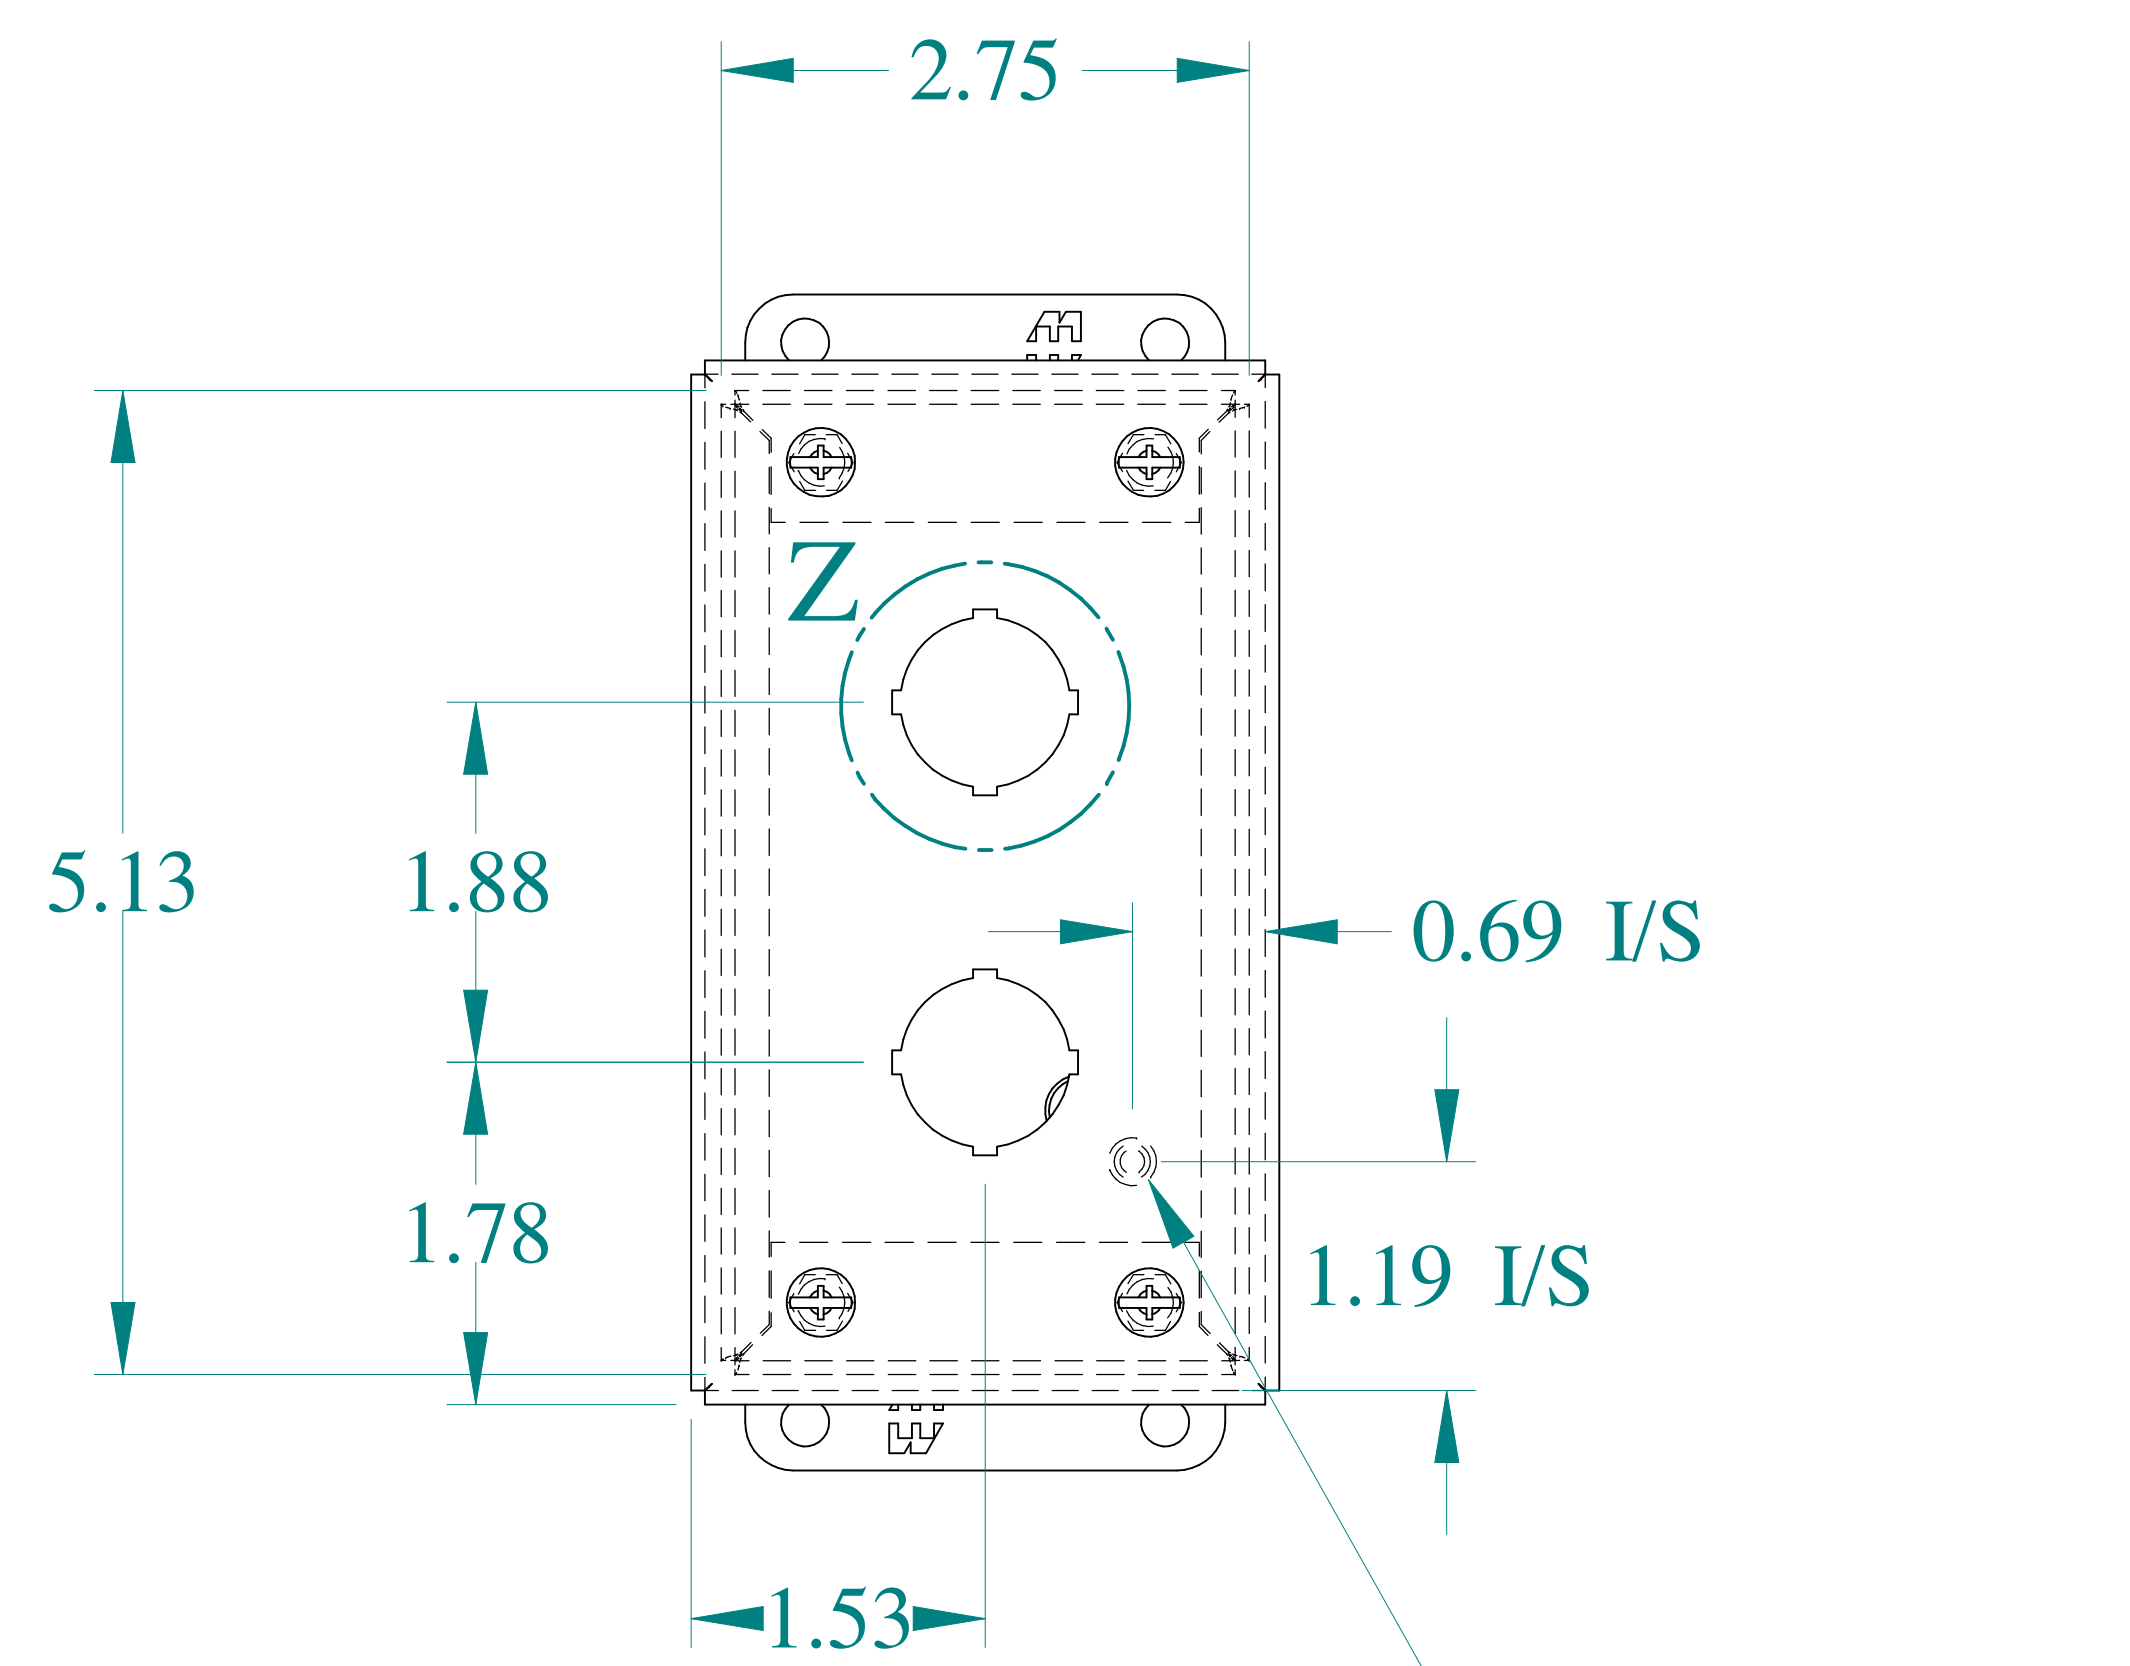

TOP VIEW

DETAIL Z
TYP

ISOMETRIC VIEWS

SIDE VIEW

FRONT VIEW

GROUND STUD
DOOR

SIDE VIEW

BACK VIEW

BOTTOM VIEW

GROUND STUD
BODY

Data subject to change without notice.

Part # : MPB2

Date : Mar. 24, 2019

Link: www.hamfmfg.com/MPB2