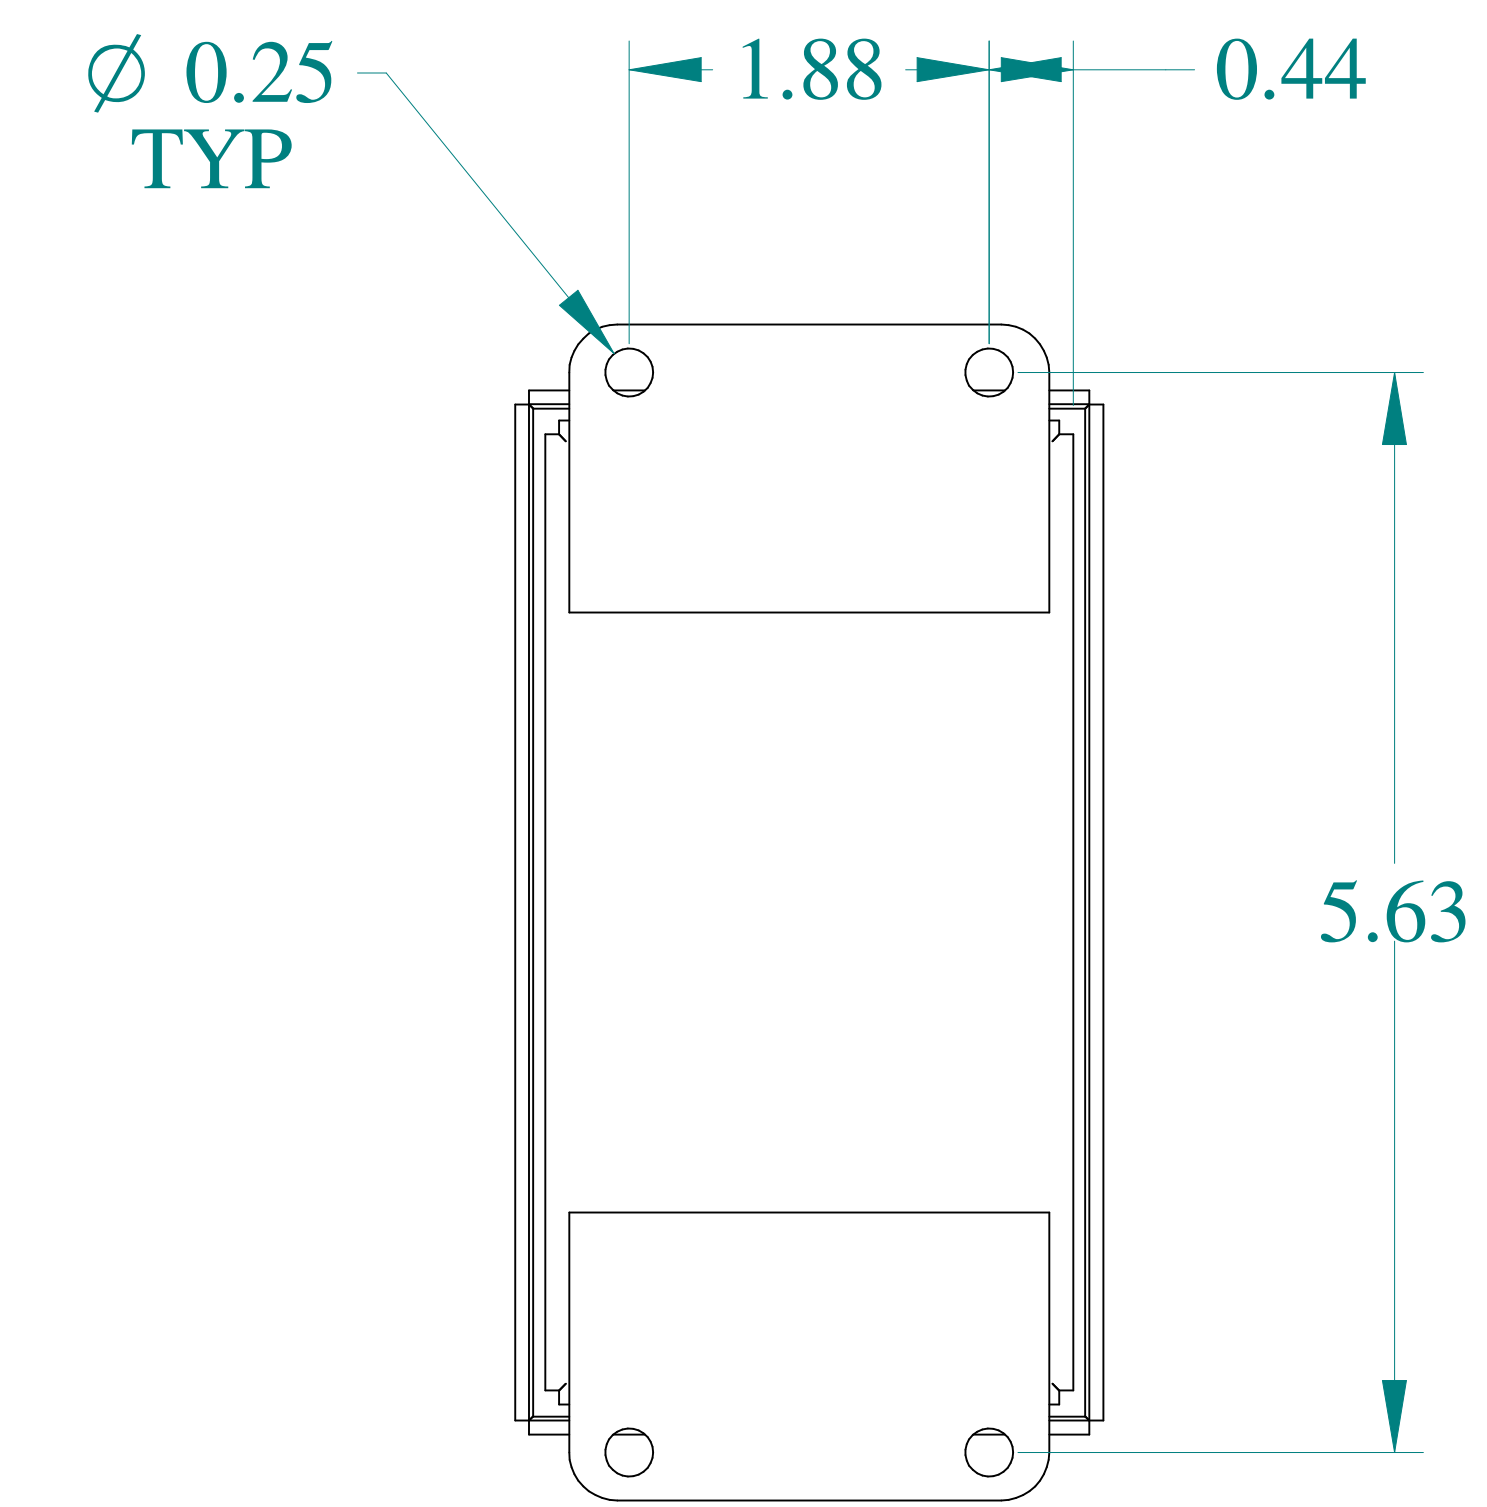

TOP VIEW

DETAIL Z
TYP

ISOMETRIC VIEWS

SIDE VIEW

FRONT VIEW

GROUND STUD
DOOR

SIDE VIEW

BACK VIEW

BOTTOM VIEW

GROUND STUD
BODY

Data subject to change without notice.

Part # : MPB2

Date : Mar. 24, 2019

Link: www.hamfmfg.com/MPB2