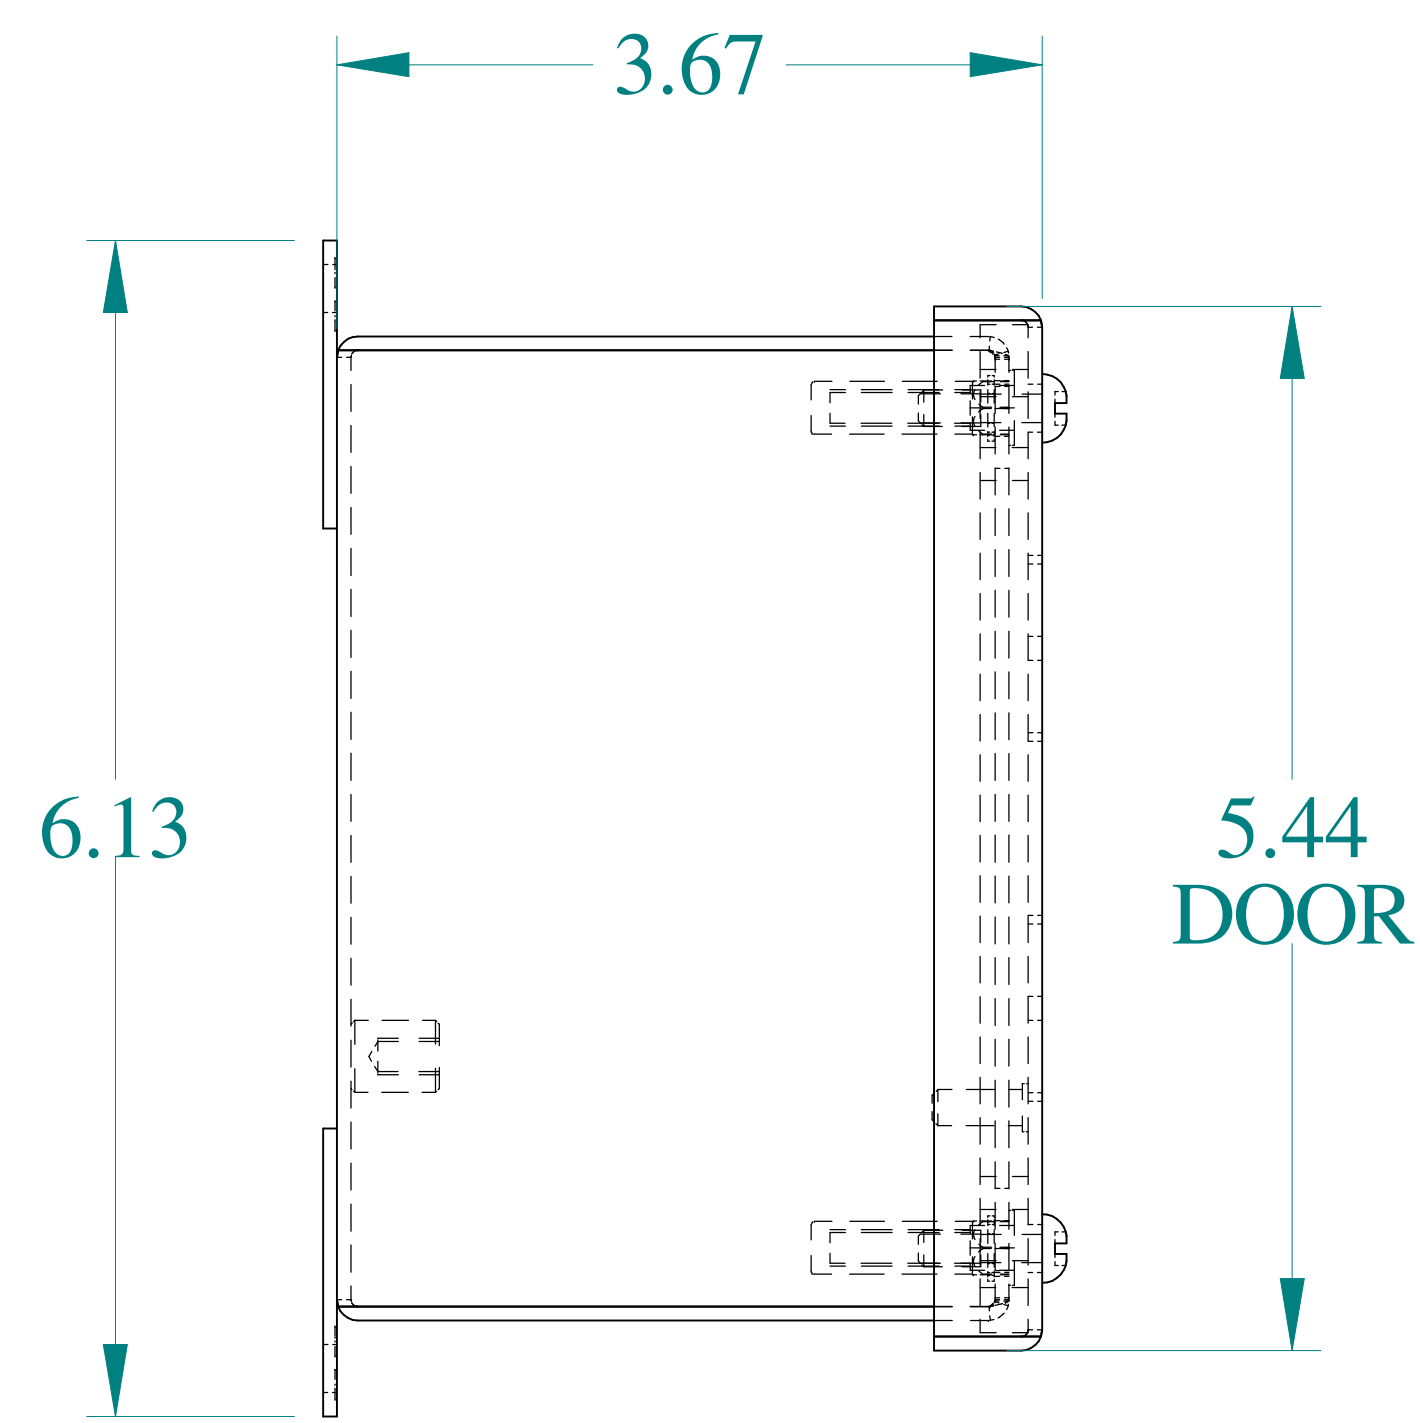

TOP VIEW

DETAIL Z
TYP

ISOMETRIC VIEWS

SIDE VIEW

FRONT VIEW

GROUND STUD
DOOR

SIDE VIEW

BACK VIEW

BOTTOM VIEW

GROUND STUD
BODY

Data subject to change without notice.

Part # : MPB2

Date : Mar. 24, 2019

Link: www.hamfmfg.com/MPB2