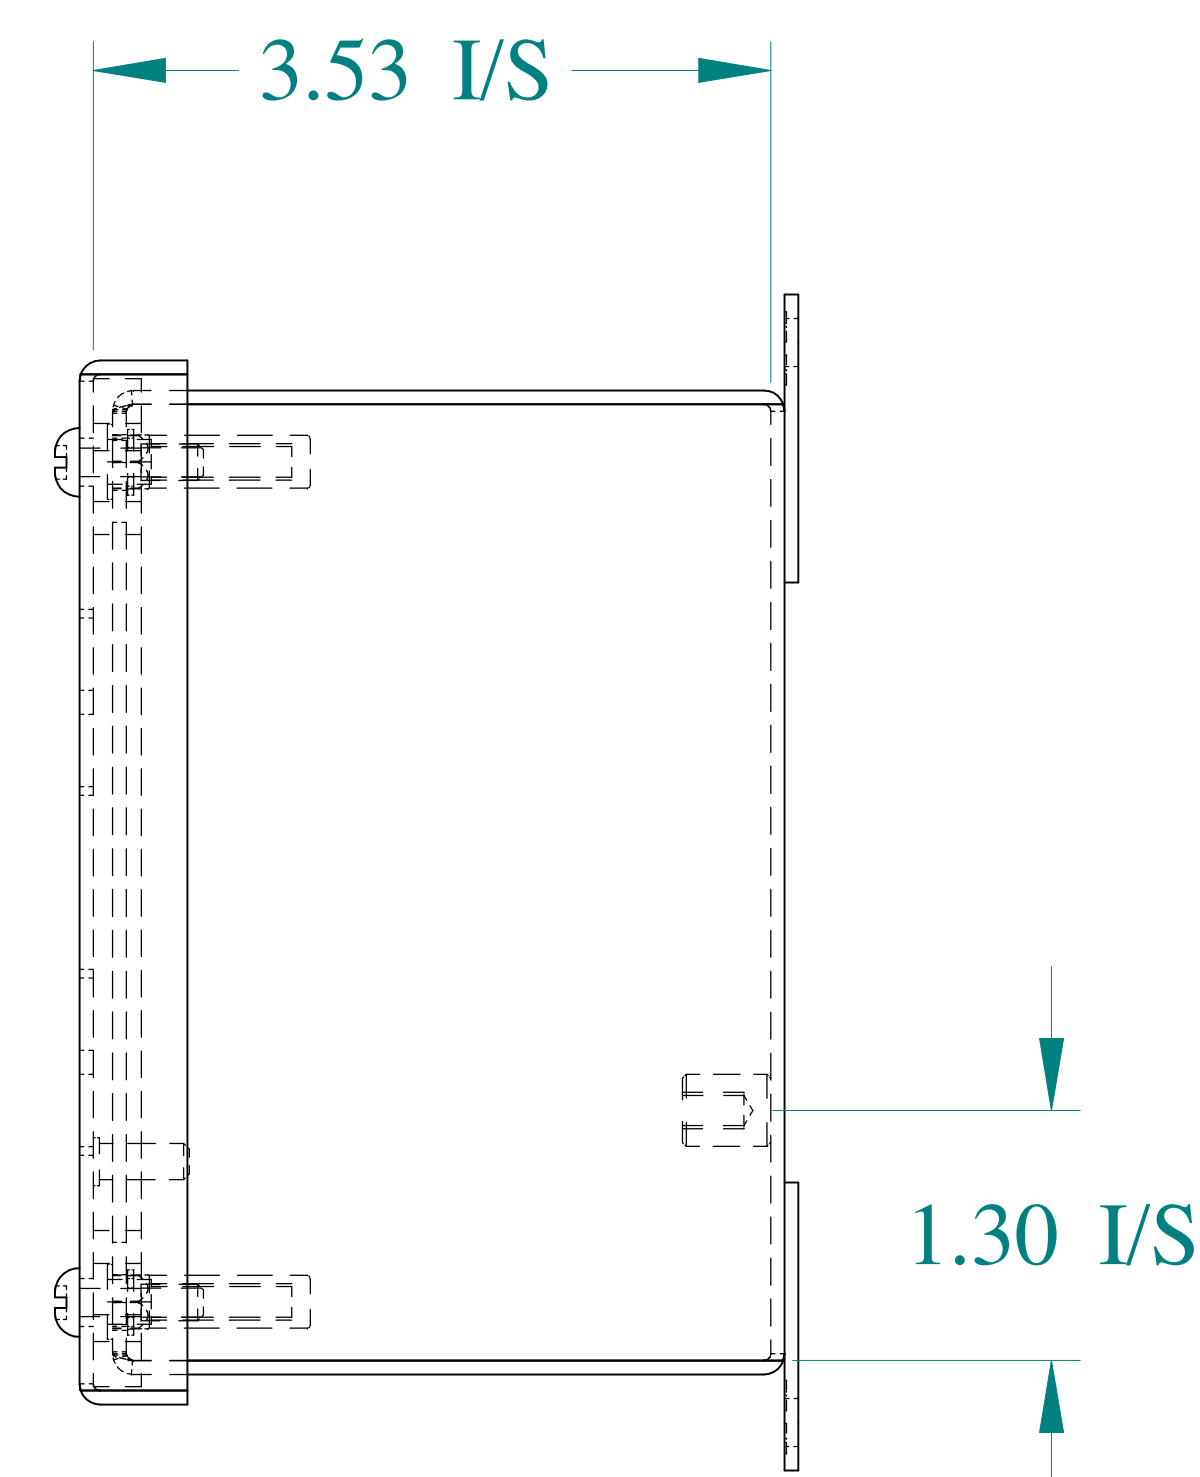

TOP VIEW

DETAIL Z
TYP

ISOMETRIC VIEWS

SIDE VIEW

FRONT VIEW

GROUND STUD
DOOR

SIDE VIEW

BACK VIEW

BOTTOM VIEW

GROUND STUD
BODY

Data subject to change without notice.

Part # : MPB2

Date : Mar. 24, 2019

Link: www.hamfmfg.com/MPB2