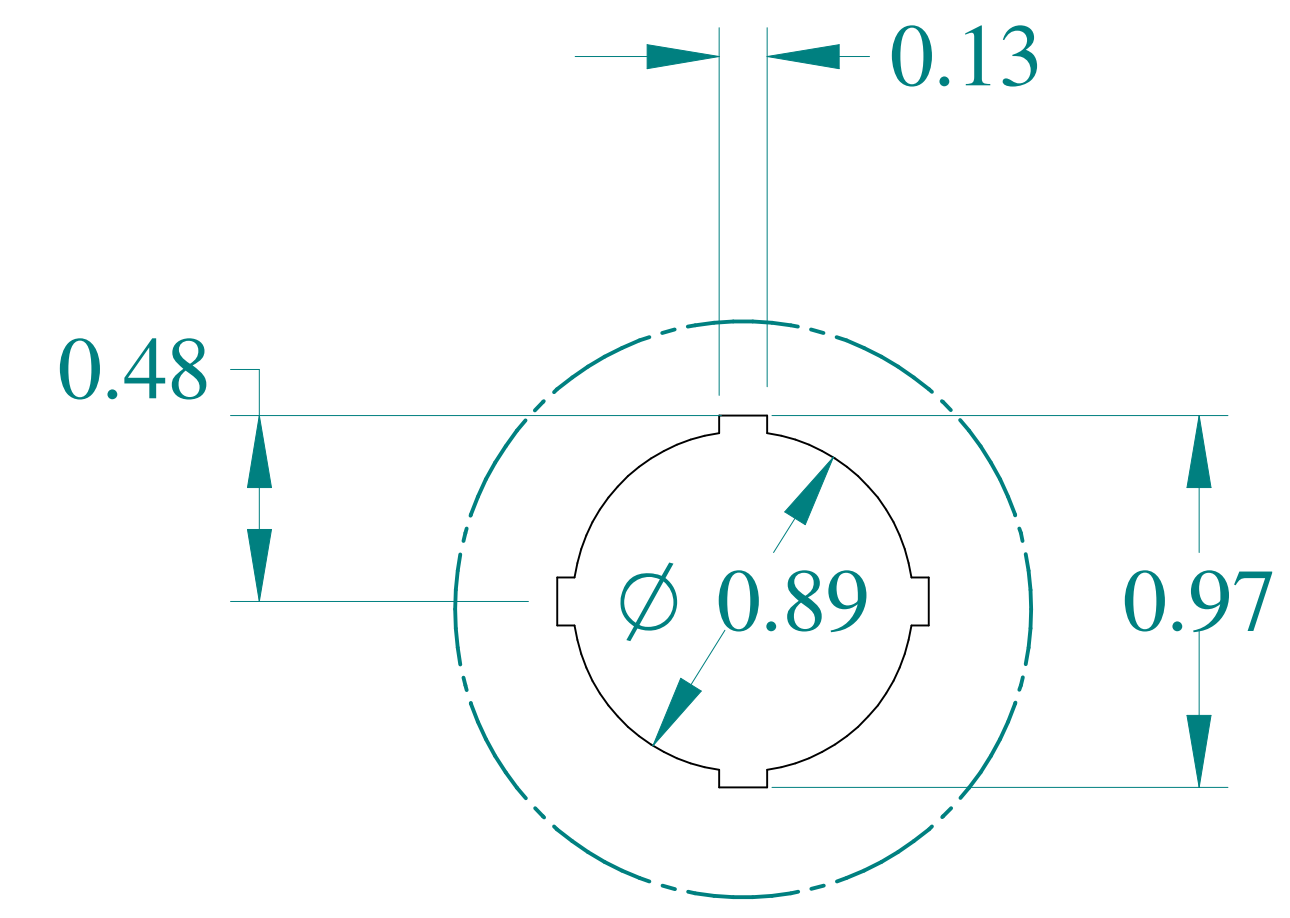

TOP VIEW

DETAIL Z
TYP

ISOMETRIC VIEWS

SIDE VIEW

FRONT VIEW

GROUND STUD
DOOR

SIDE VIEW

BACK VIEW

BOTTOM VIEW

GROUND STUD
BODY

Data subject to change without notice.

Part # : MPB2

Date : Mar. 24, 2019

Link: www.hamfmfg.com/MPB2