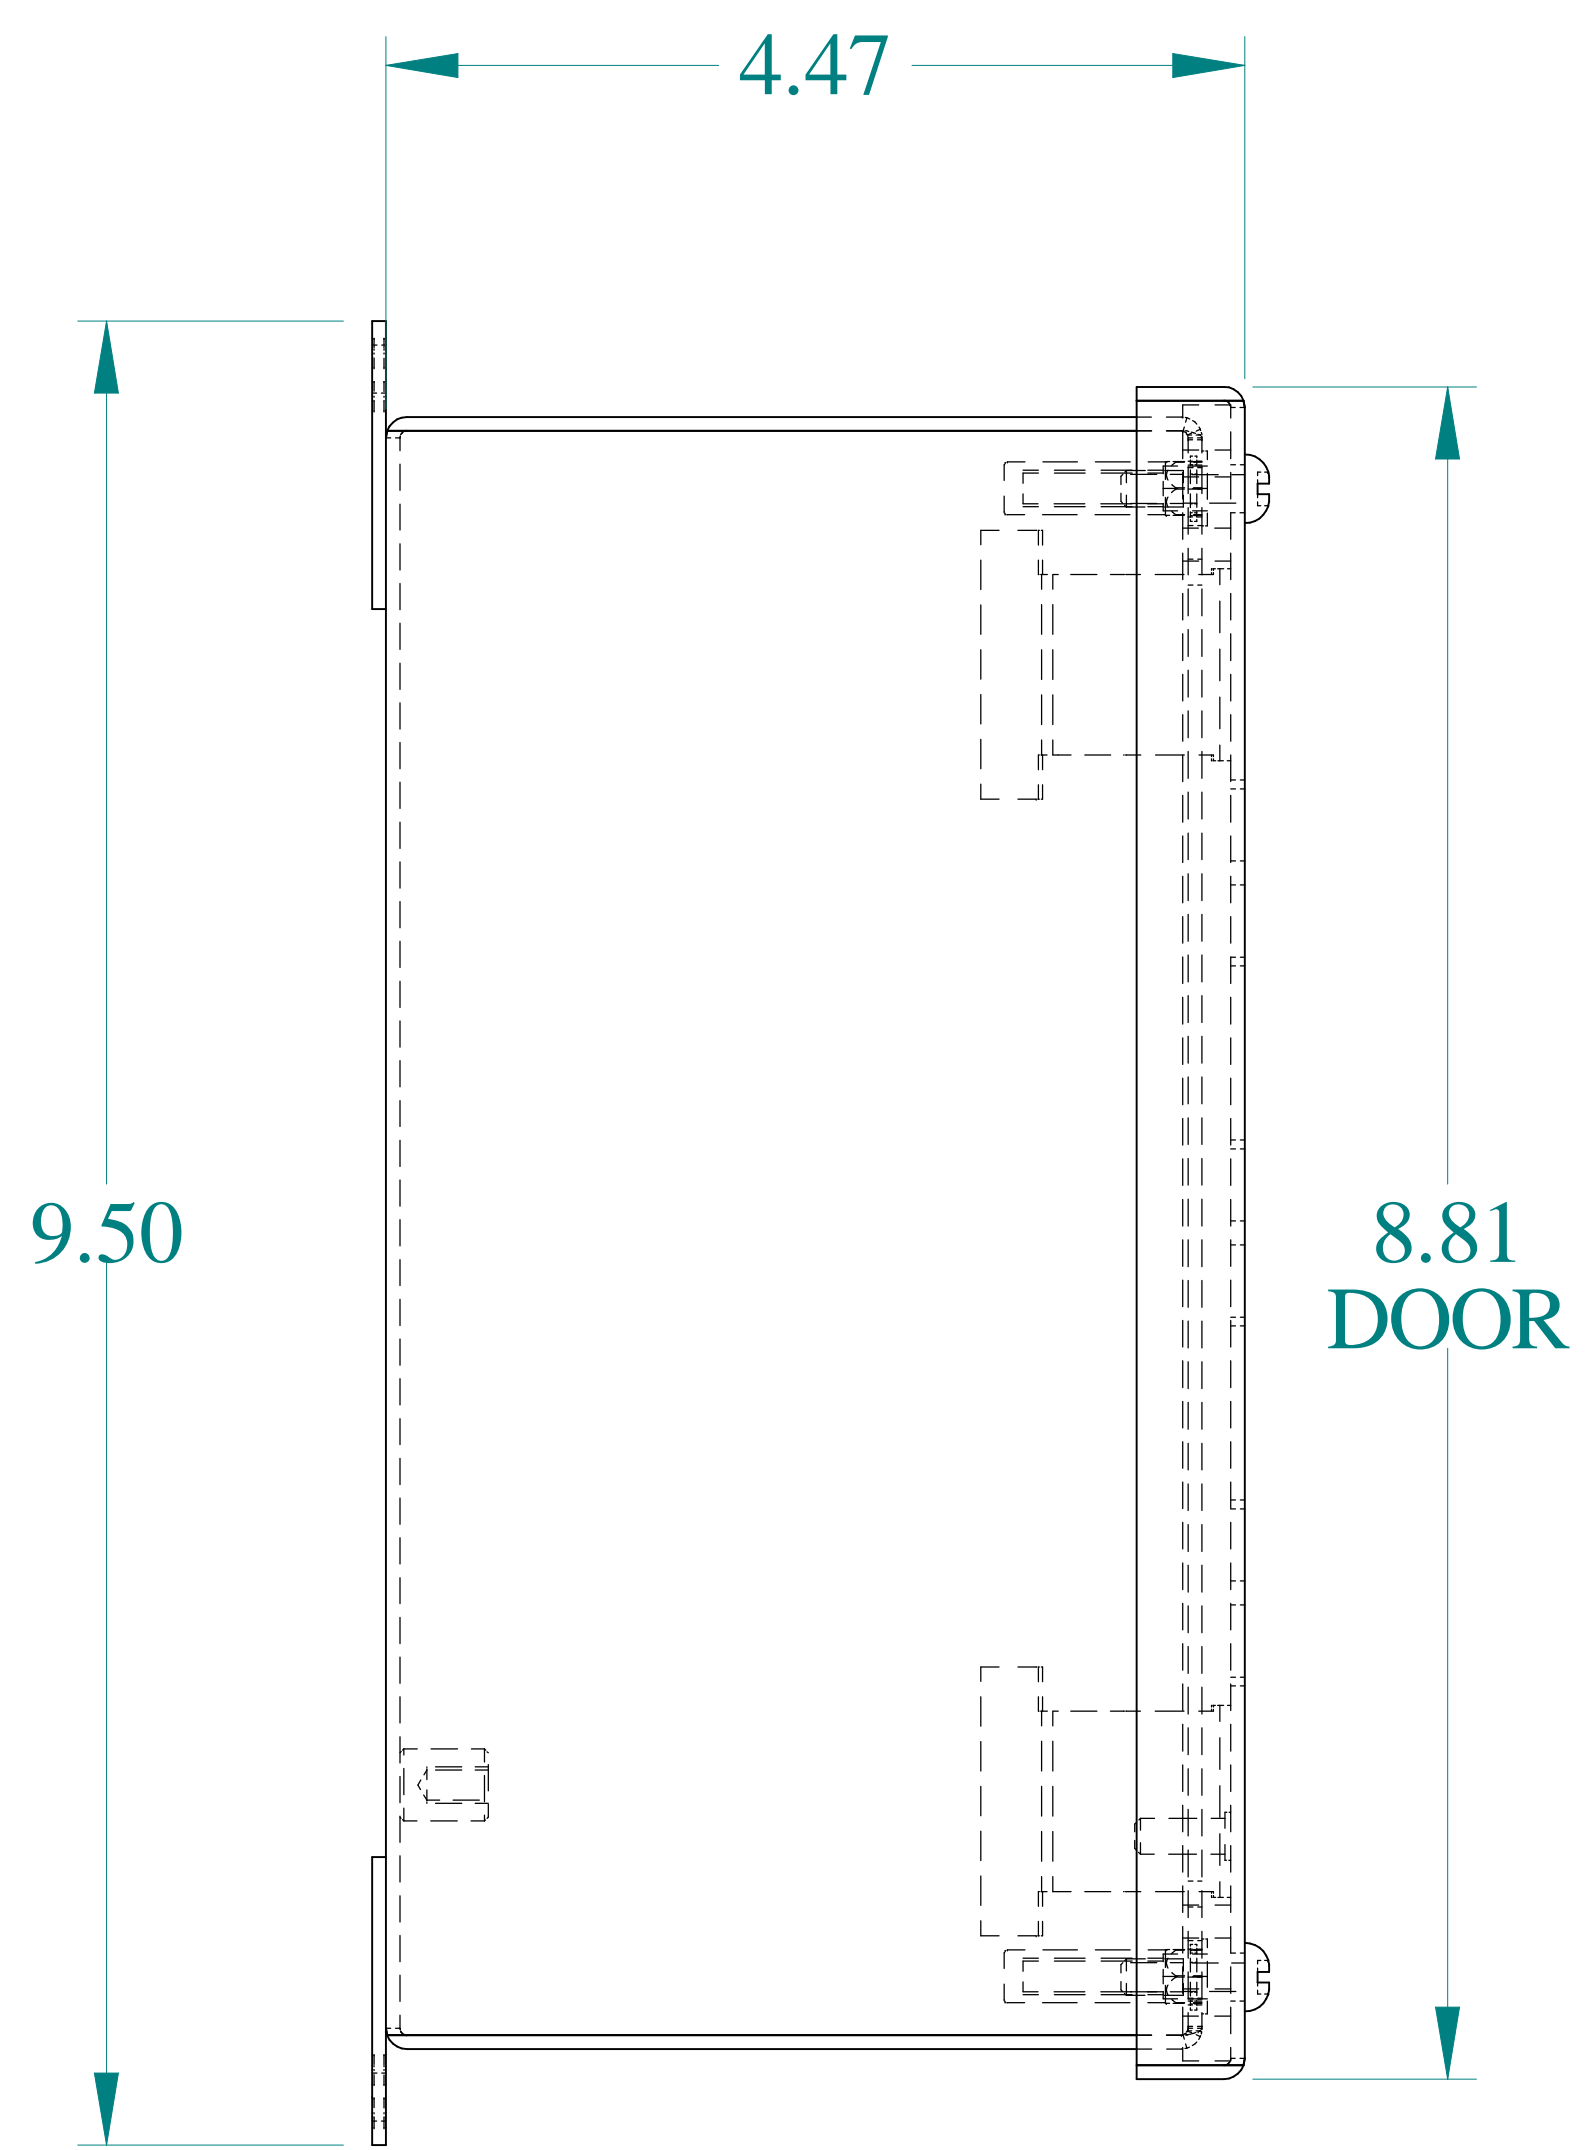

TOP VIEW

DETAIL Z
TYP

ISOMETRIC VIEWS

SIDE VIEW

FRONT VIEW

SIDE VIEW

BACK VIEW

BOTTOM VIEW

Data subject to change without notice.

Part # : MPB6LG

Date : Apr. 30, 2020

Link: www.hammg.com/MPB6LG