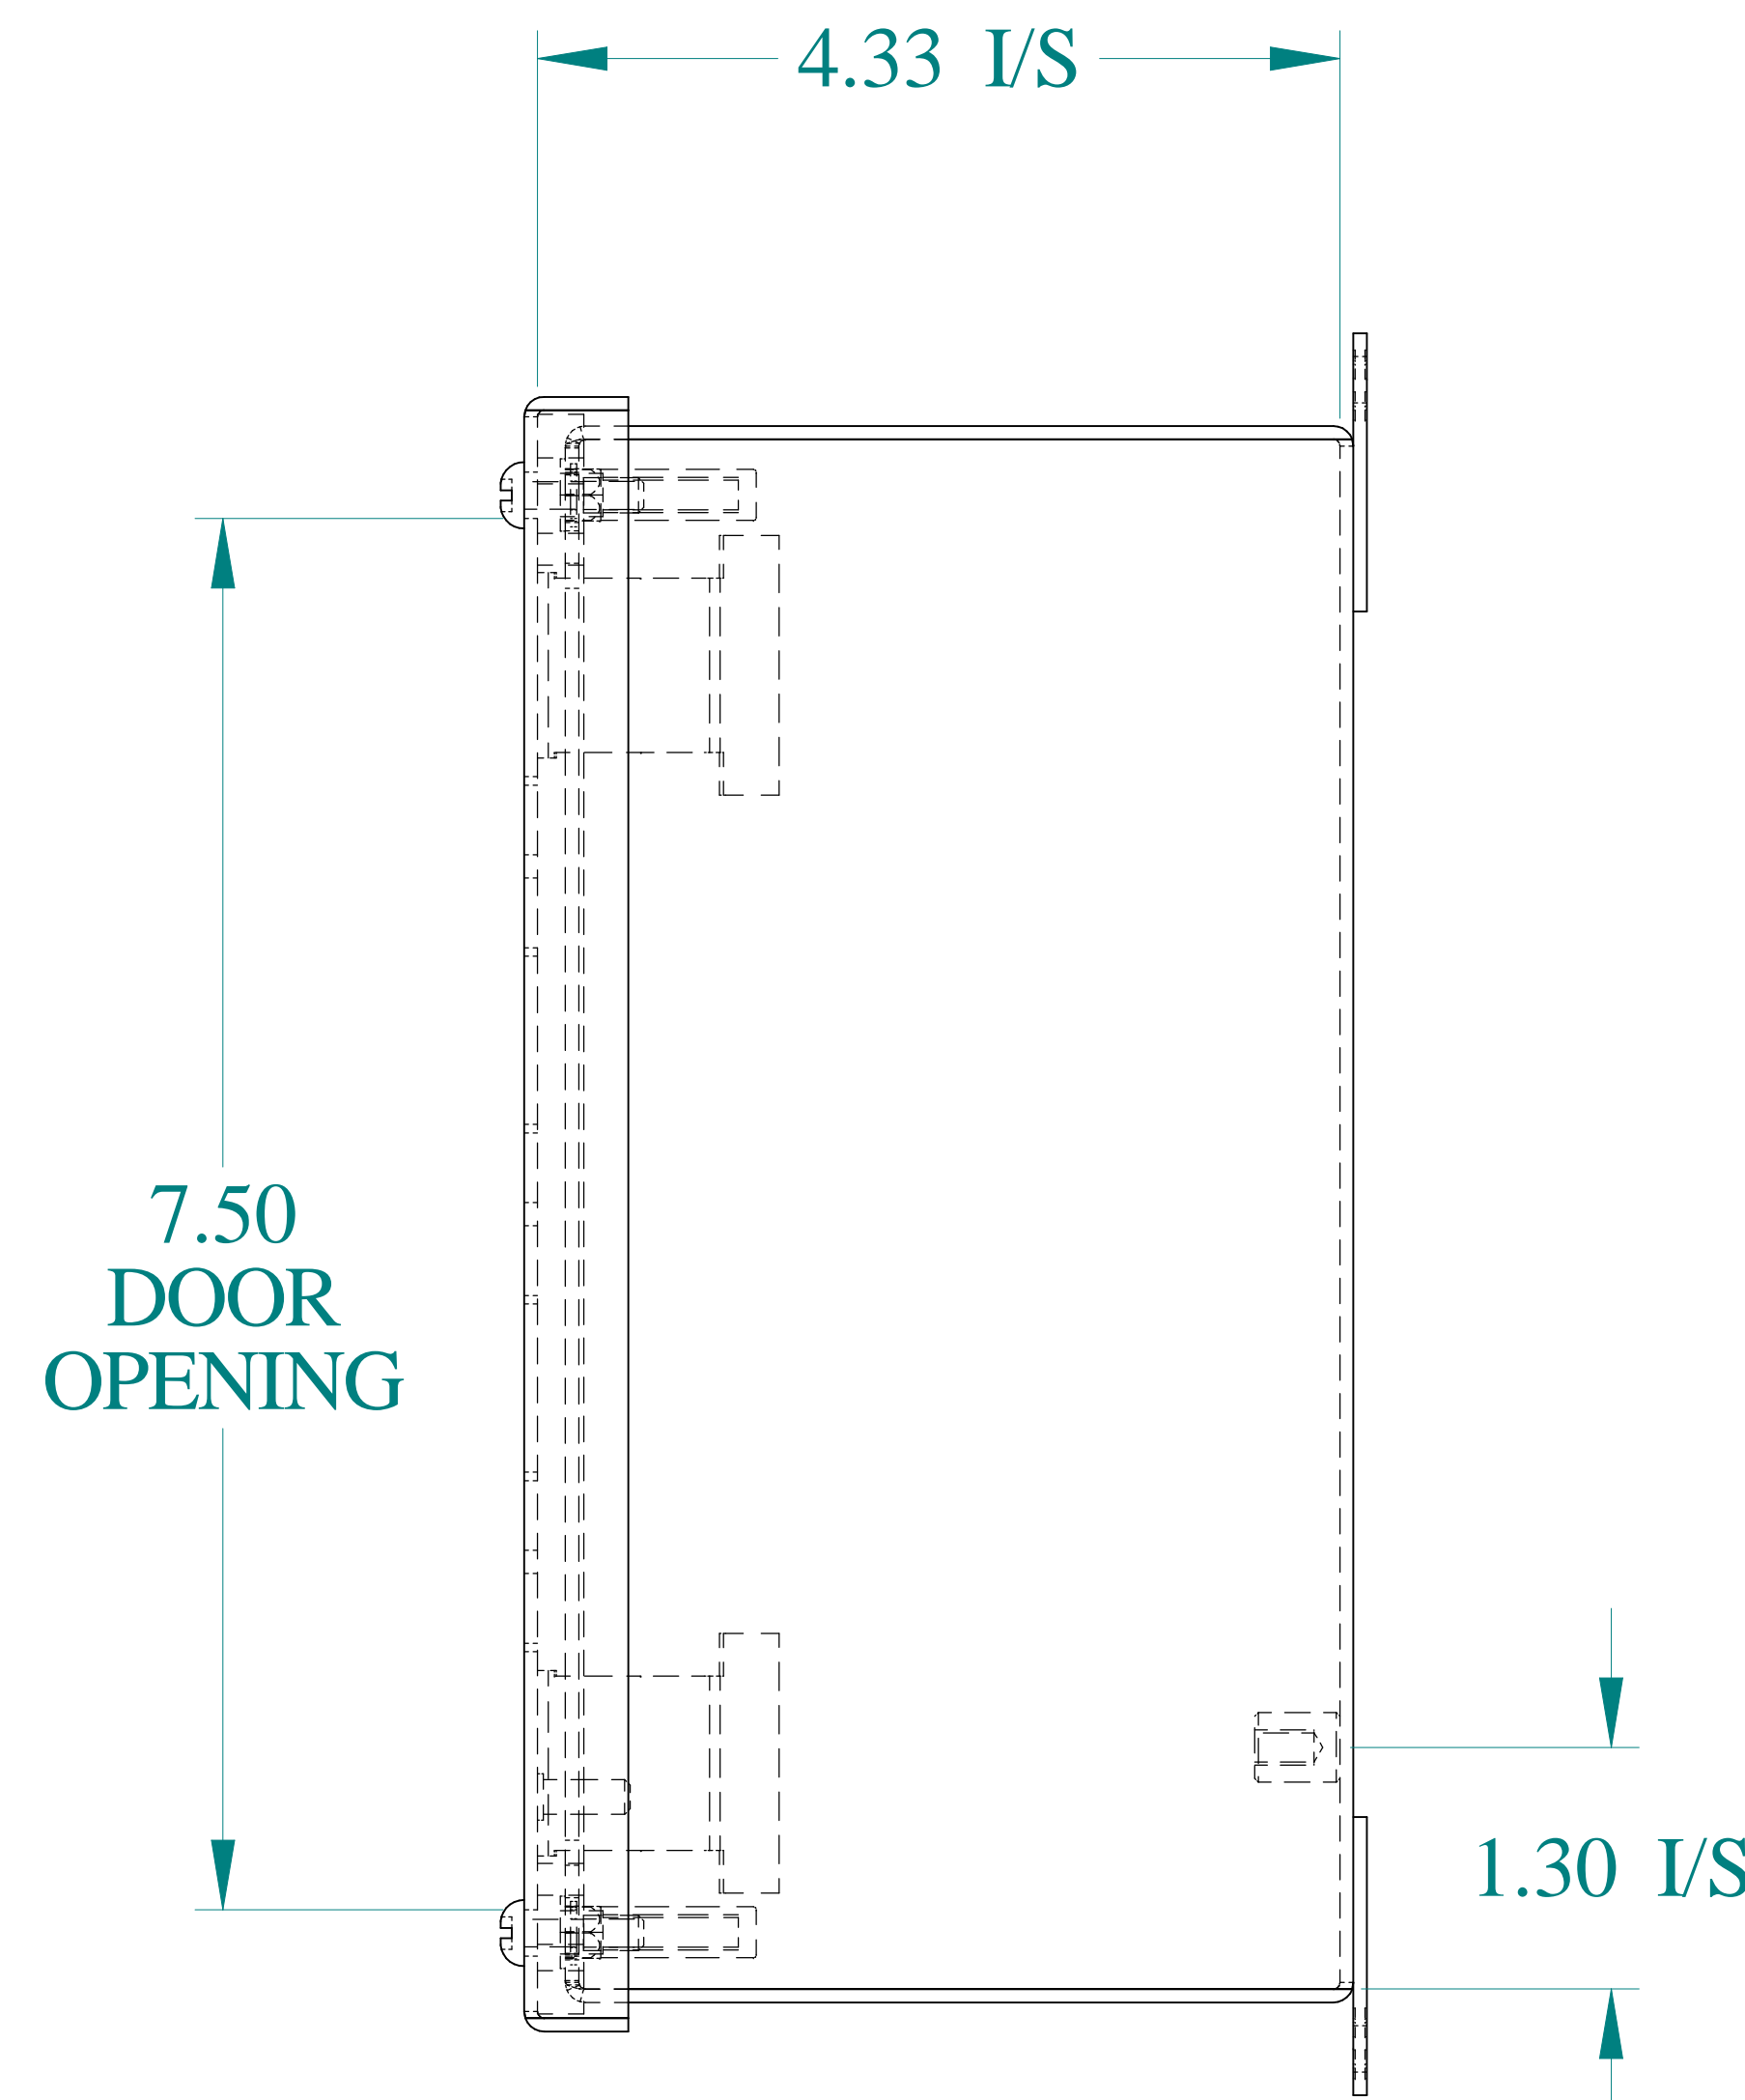

TOP VIEW

DETAIL Z
TYP

ISOMETRIC VIEWS

SIDE VIEW

FRONT VIEW

SIDE VIEW

BACK VIEW

BOTTOM VIEW

Data subject to change without notice.

Part # : MPB6LG

Date : Apr. 30, 2020

Link: www.hammg.com/MPB6LG