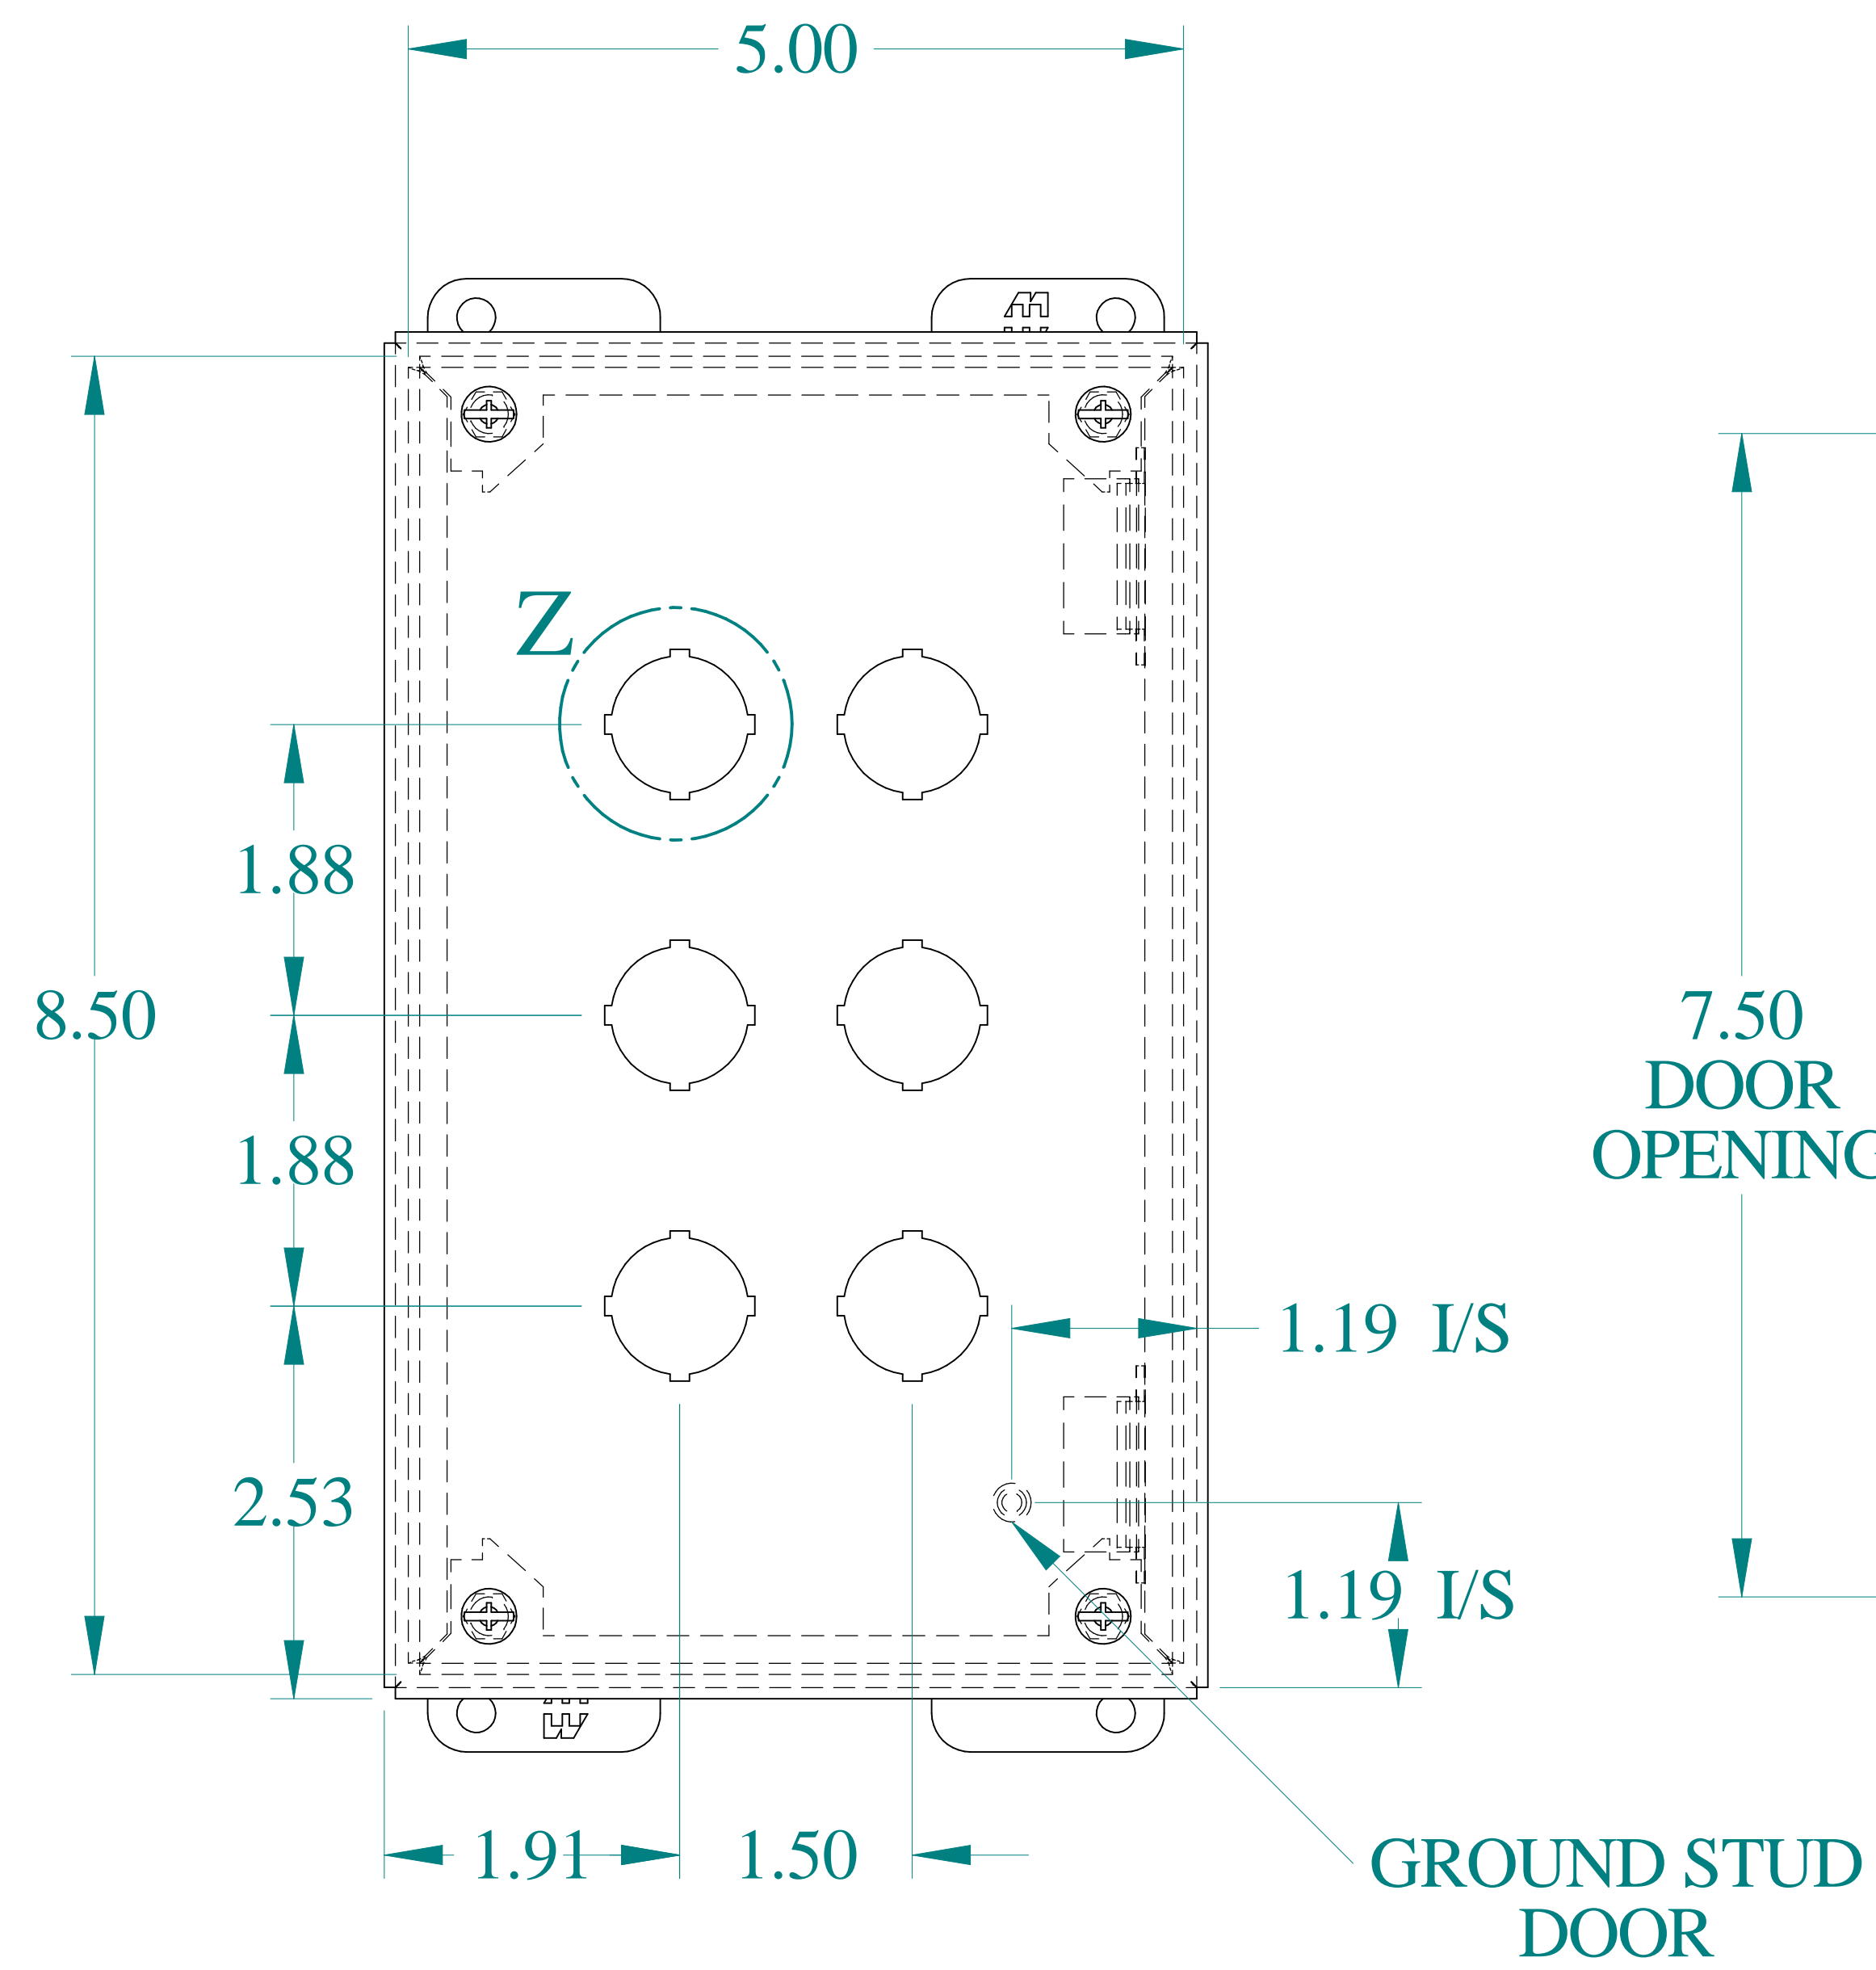

TOP VIEW

DETAIL Z
TYP

ISOMETRIC VIEWS

SIDE VIEW

FRONT VIEW

SIDE VIEW

BACK VIEW

BOTTOM VIEW

Data subject to change without notice.

Part # : MPB6LG

Date : Apr. 30, 2020

Link: www.hammg.com/MPB6LG