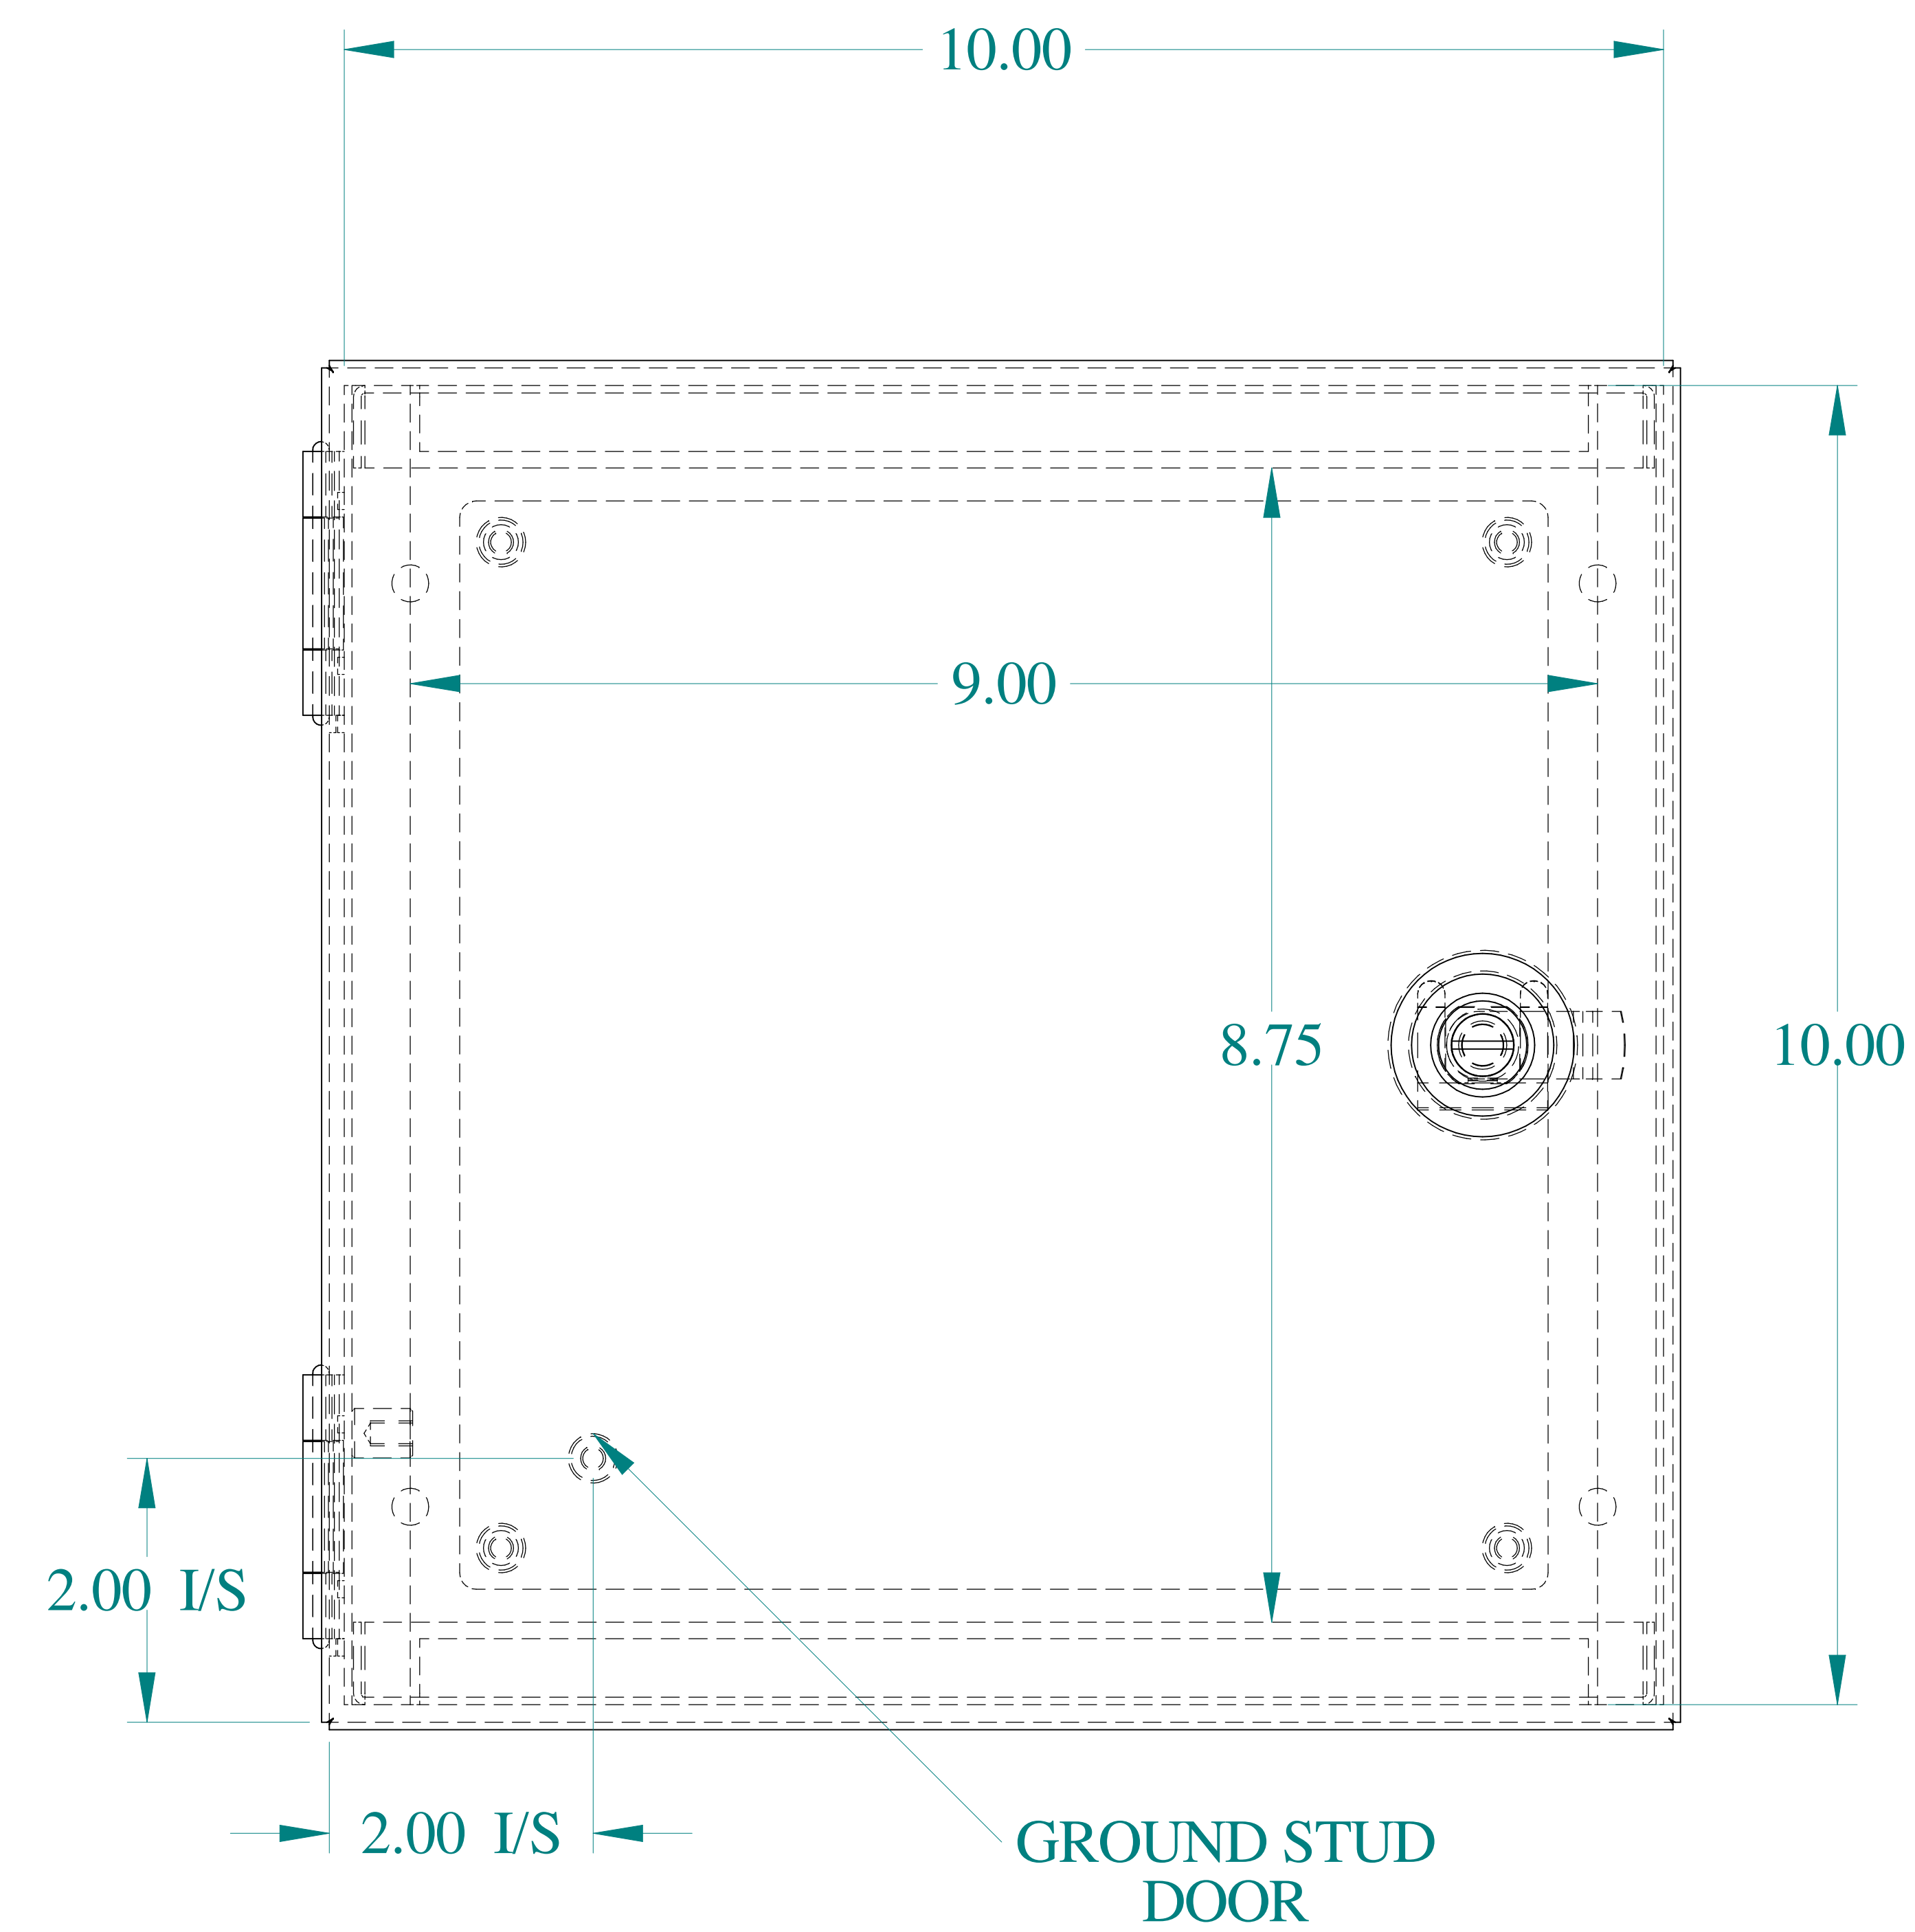

TOP VIEW

ISOMETRIC VIEWS

SIDE VIEW

FRONT VIEW

SIDE VIEW

BACK VIEW

BOTTOM VIEW

Data subject to change without notice.

Part # : N1J10106

Date : Mar. 24, 2019

Link: www.hammg.com/N1J10106