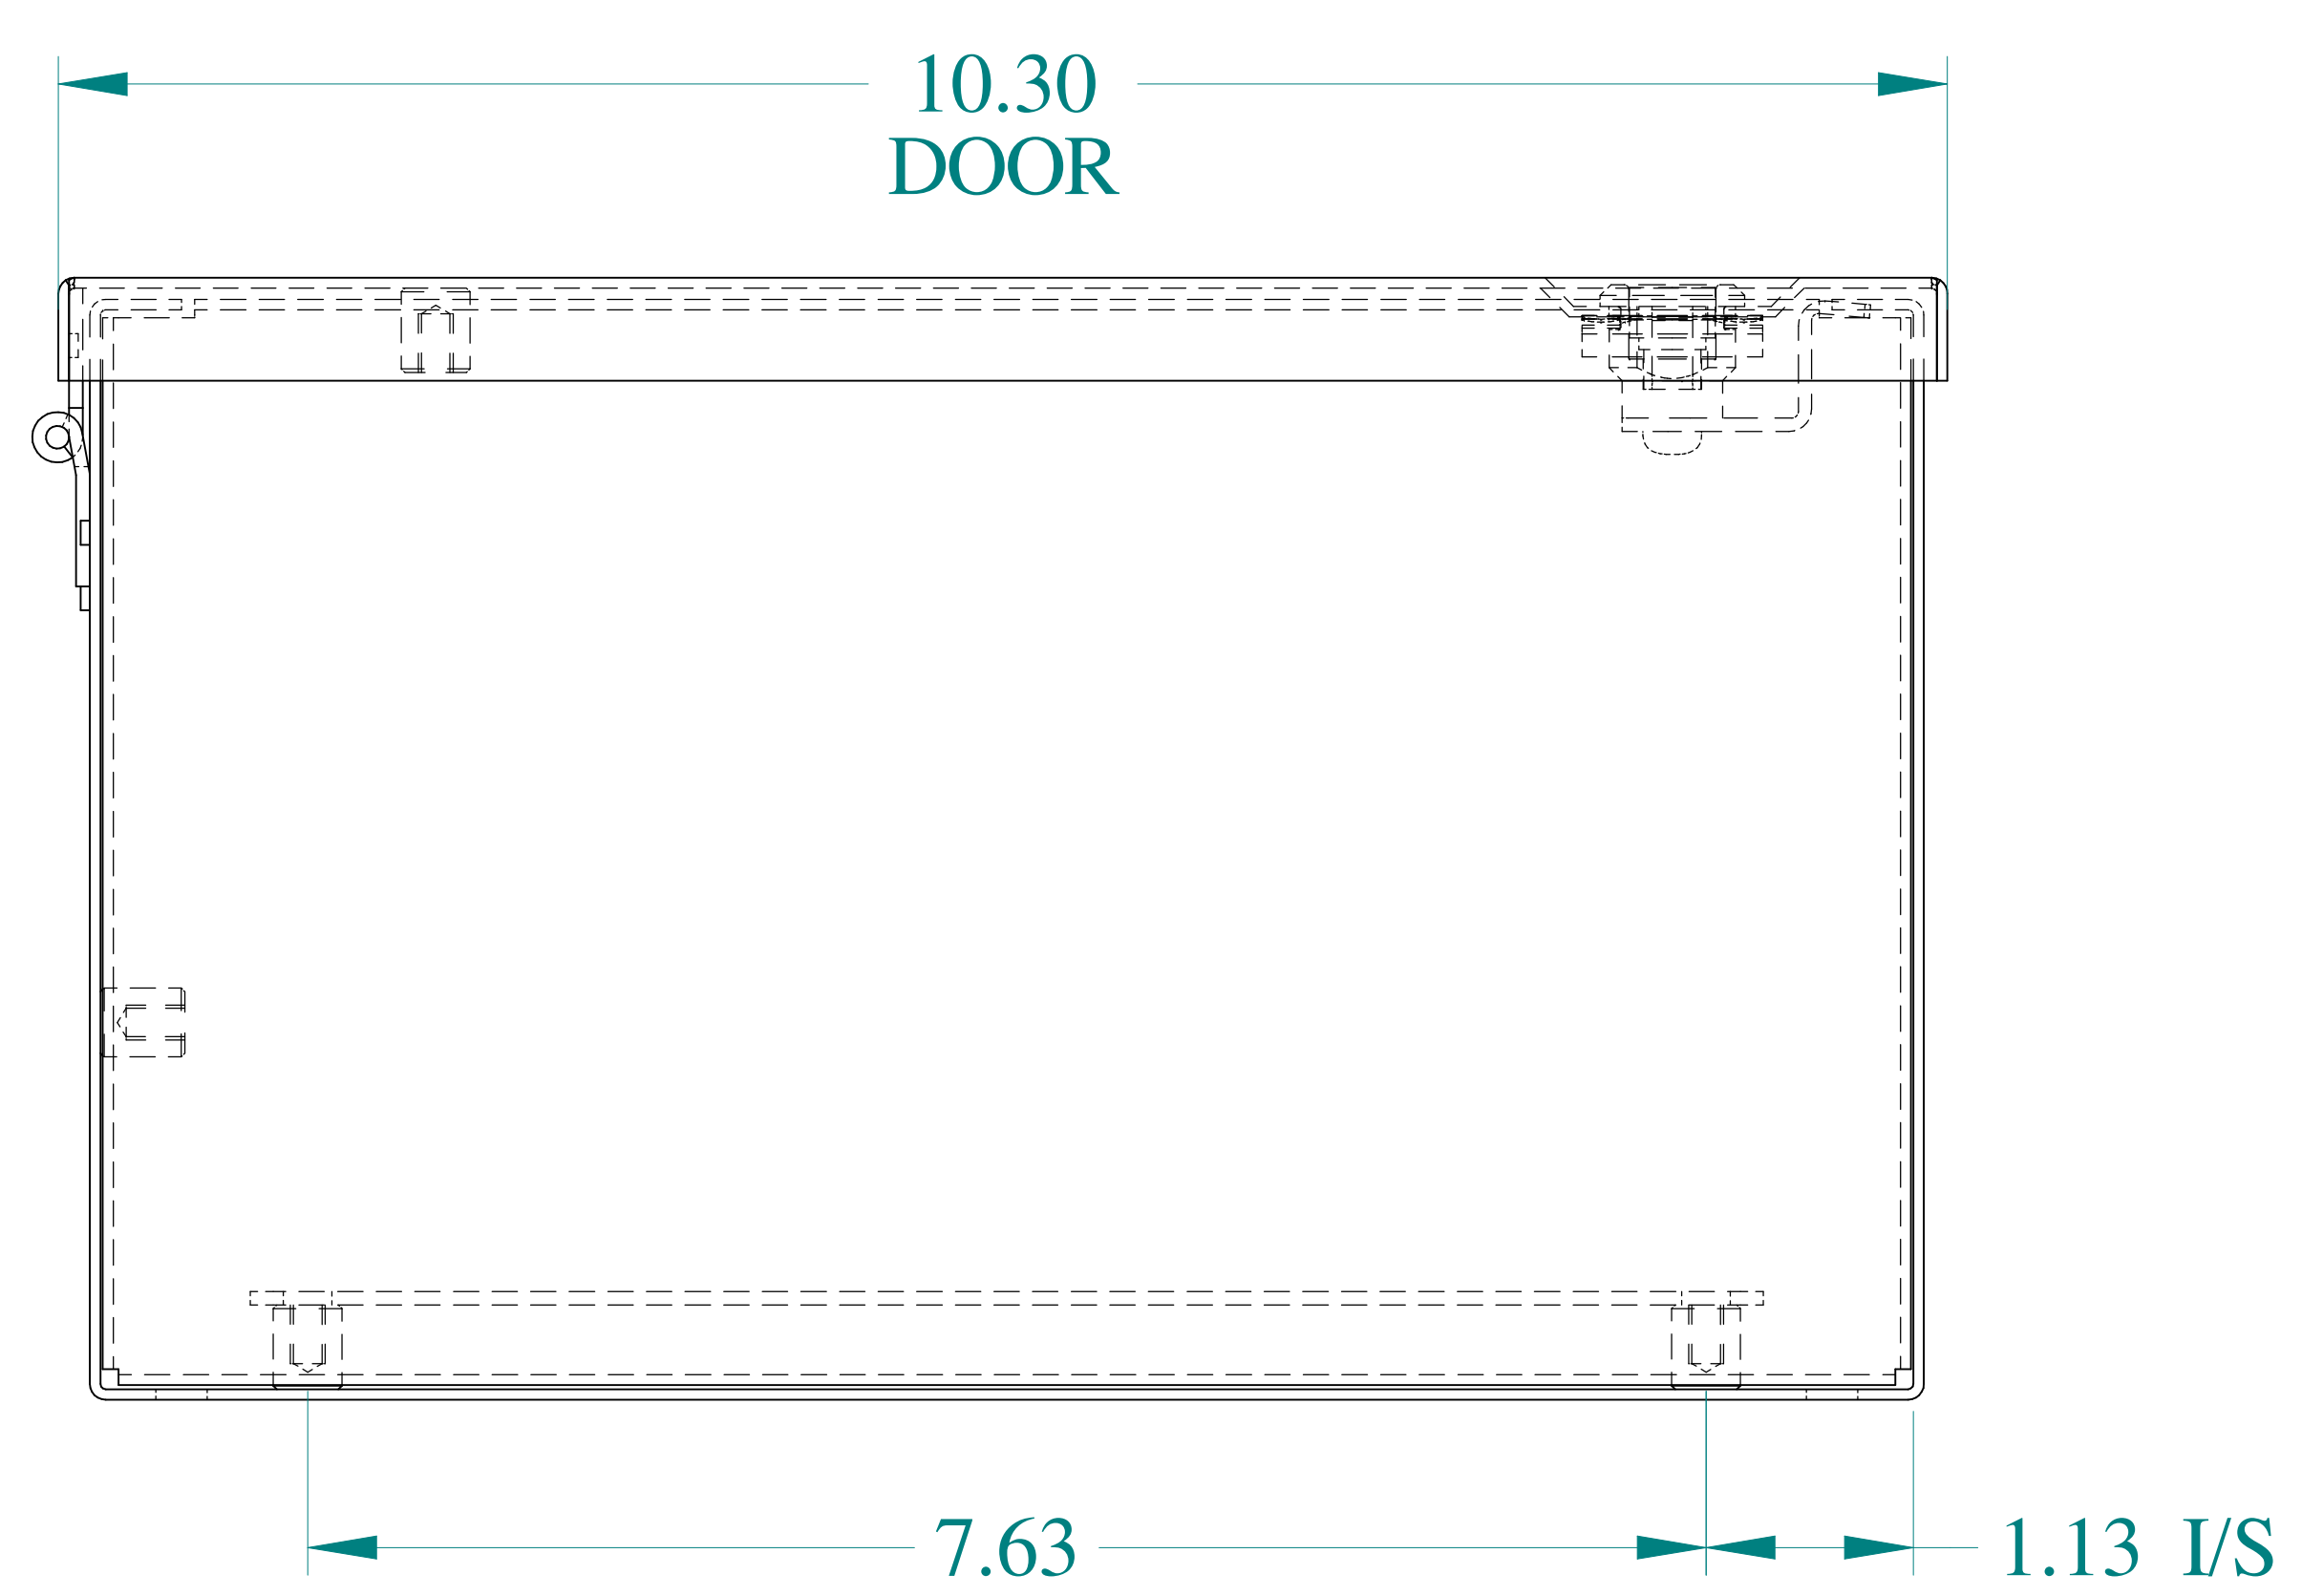

TOP VIEW

ISOMETRIC VIEWS

SIDE VIEW

FRONT VIEW

SIDE VIEW

BACK VIEW

BOTTOM VIEW

Data subject to change without notice.

Part # : N1J10106

Date : Mar. 24, 2019

Link: www.hammg.com/N1J10106