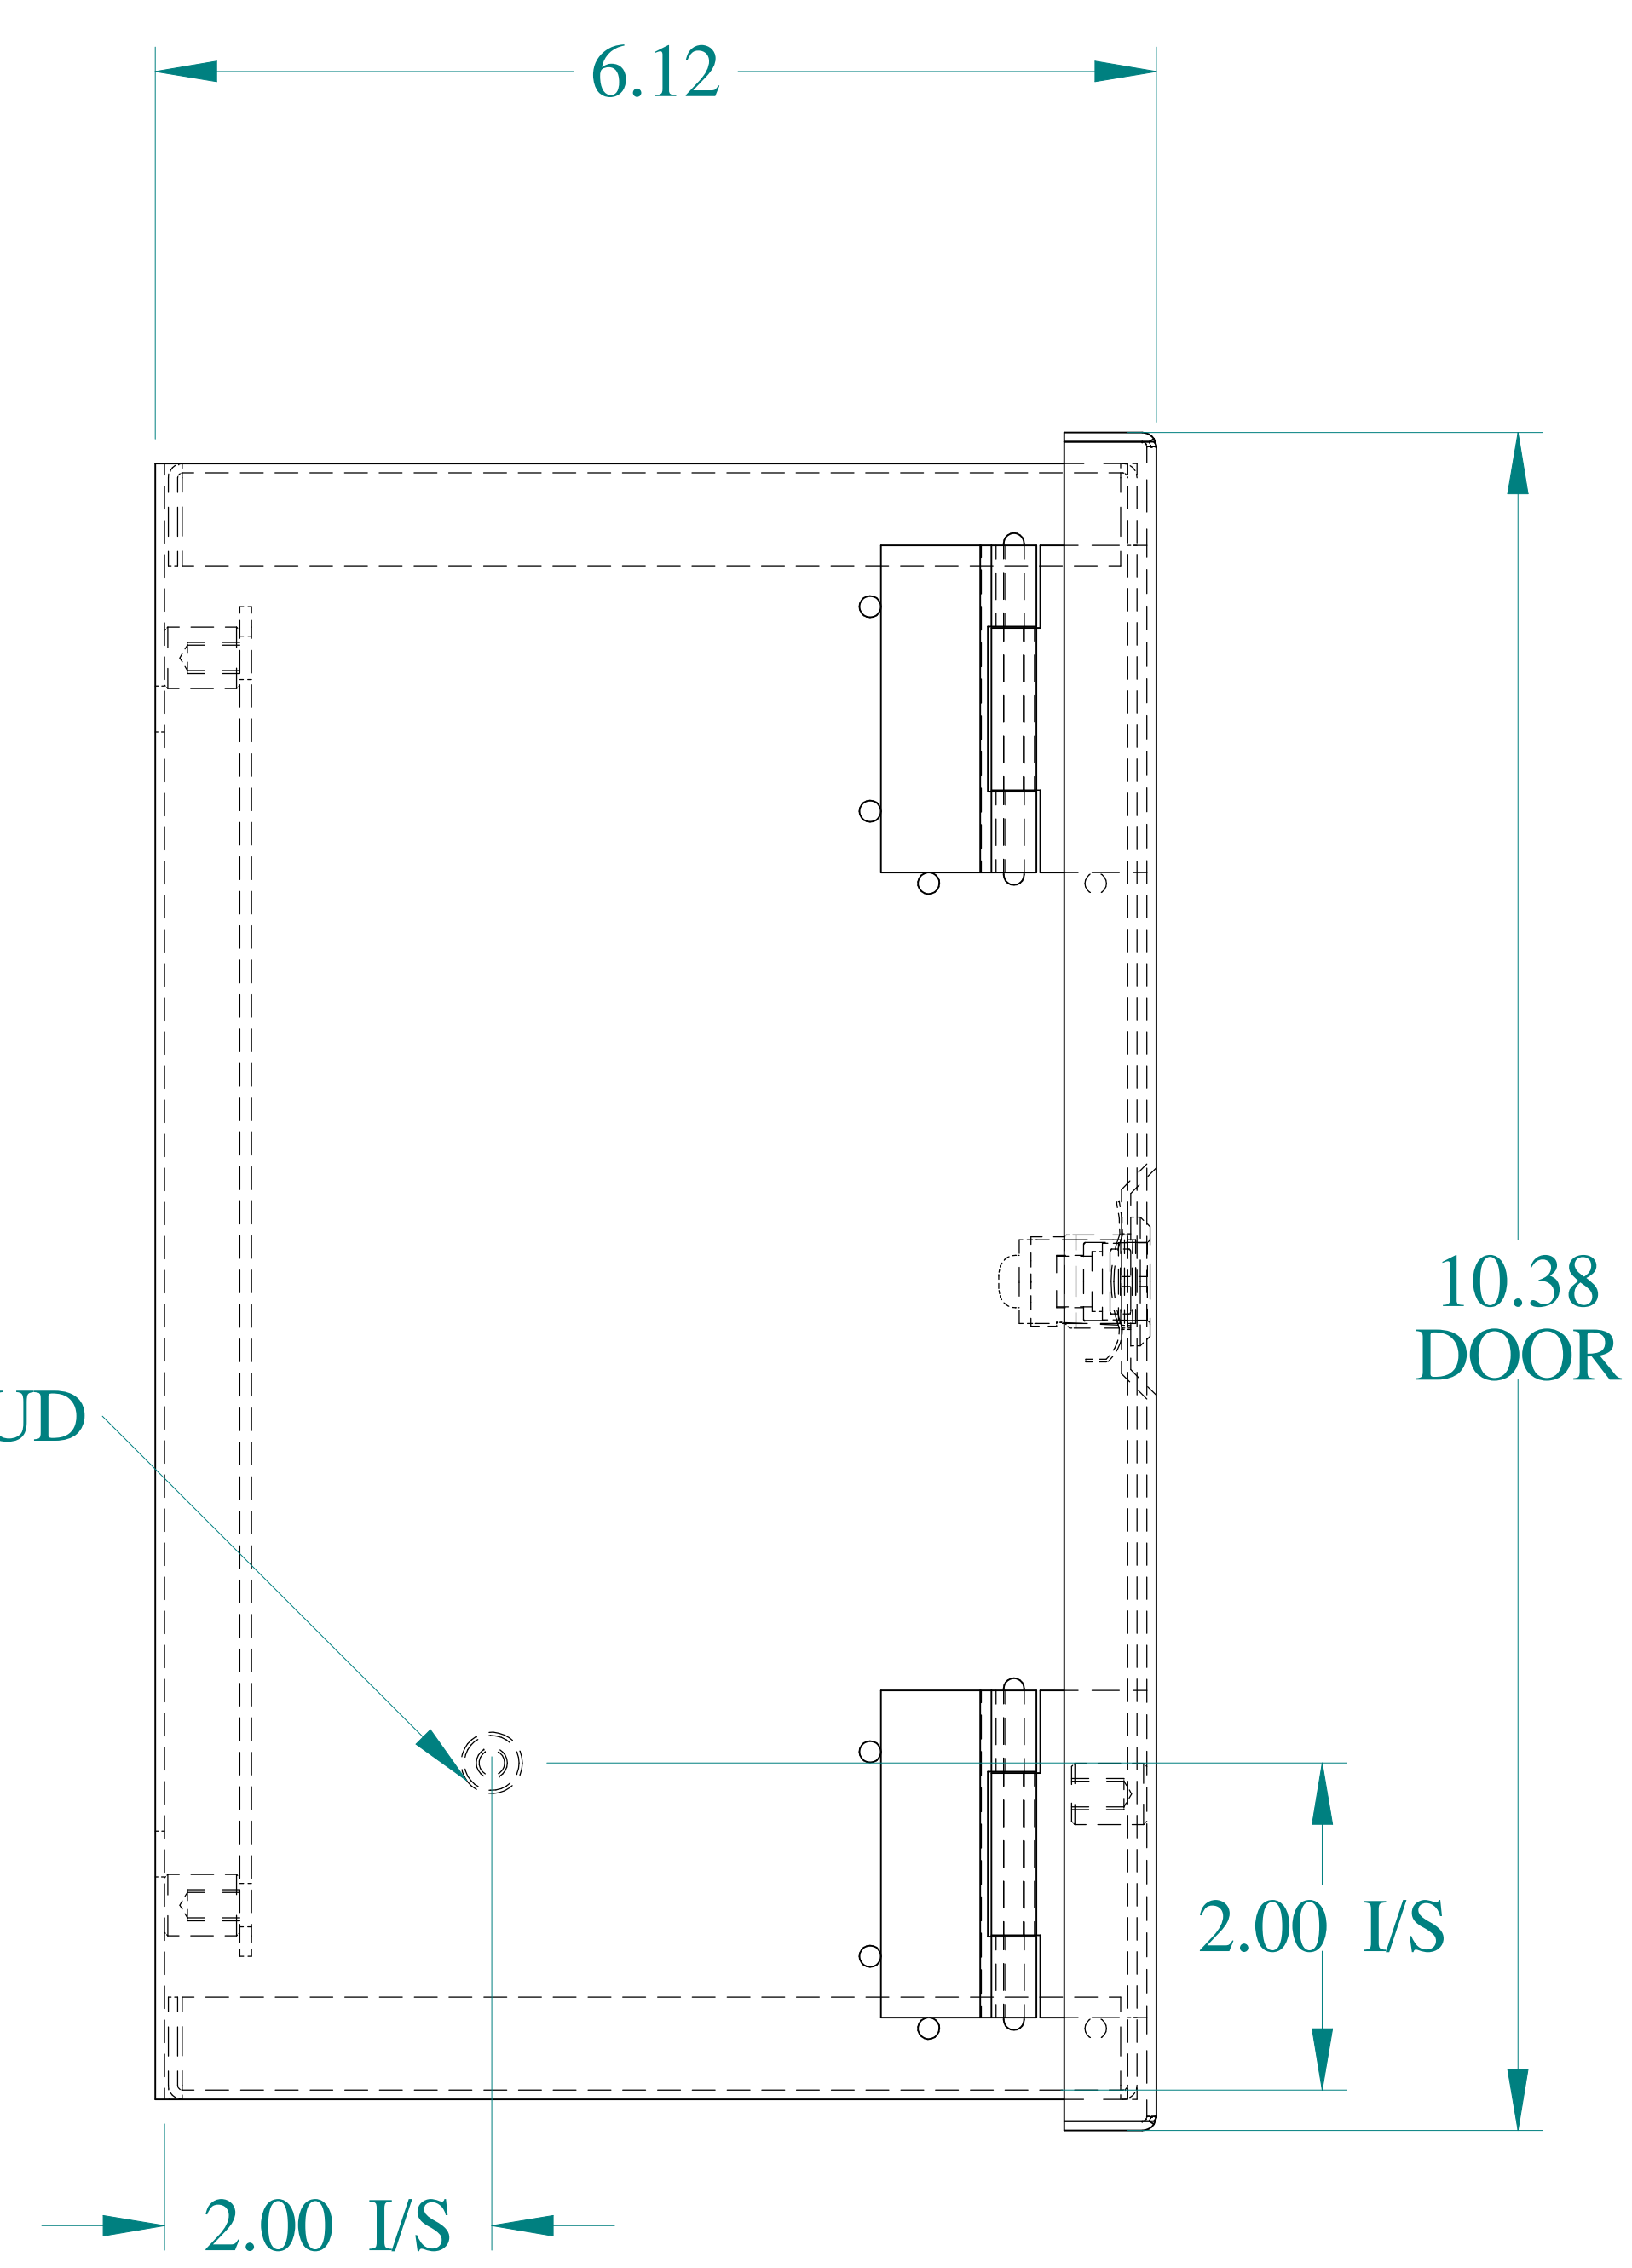

TOP VIEW

ISOMETRIC VIEWS

SIDE VIEW

FRONT VIEW

SIDE VIEW

BACK VIEW

BOTTOM VIEW

Data subject to change without notice.

Part # : N1J10106

Date : Mar. 24, 2019

Link: www.hammg.com/N1J10106