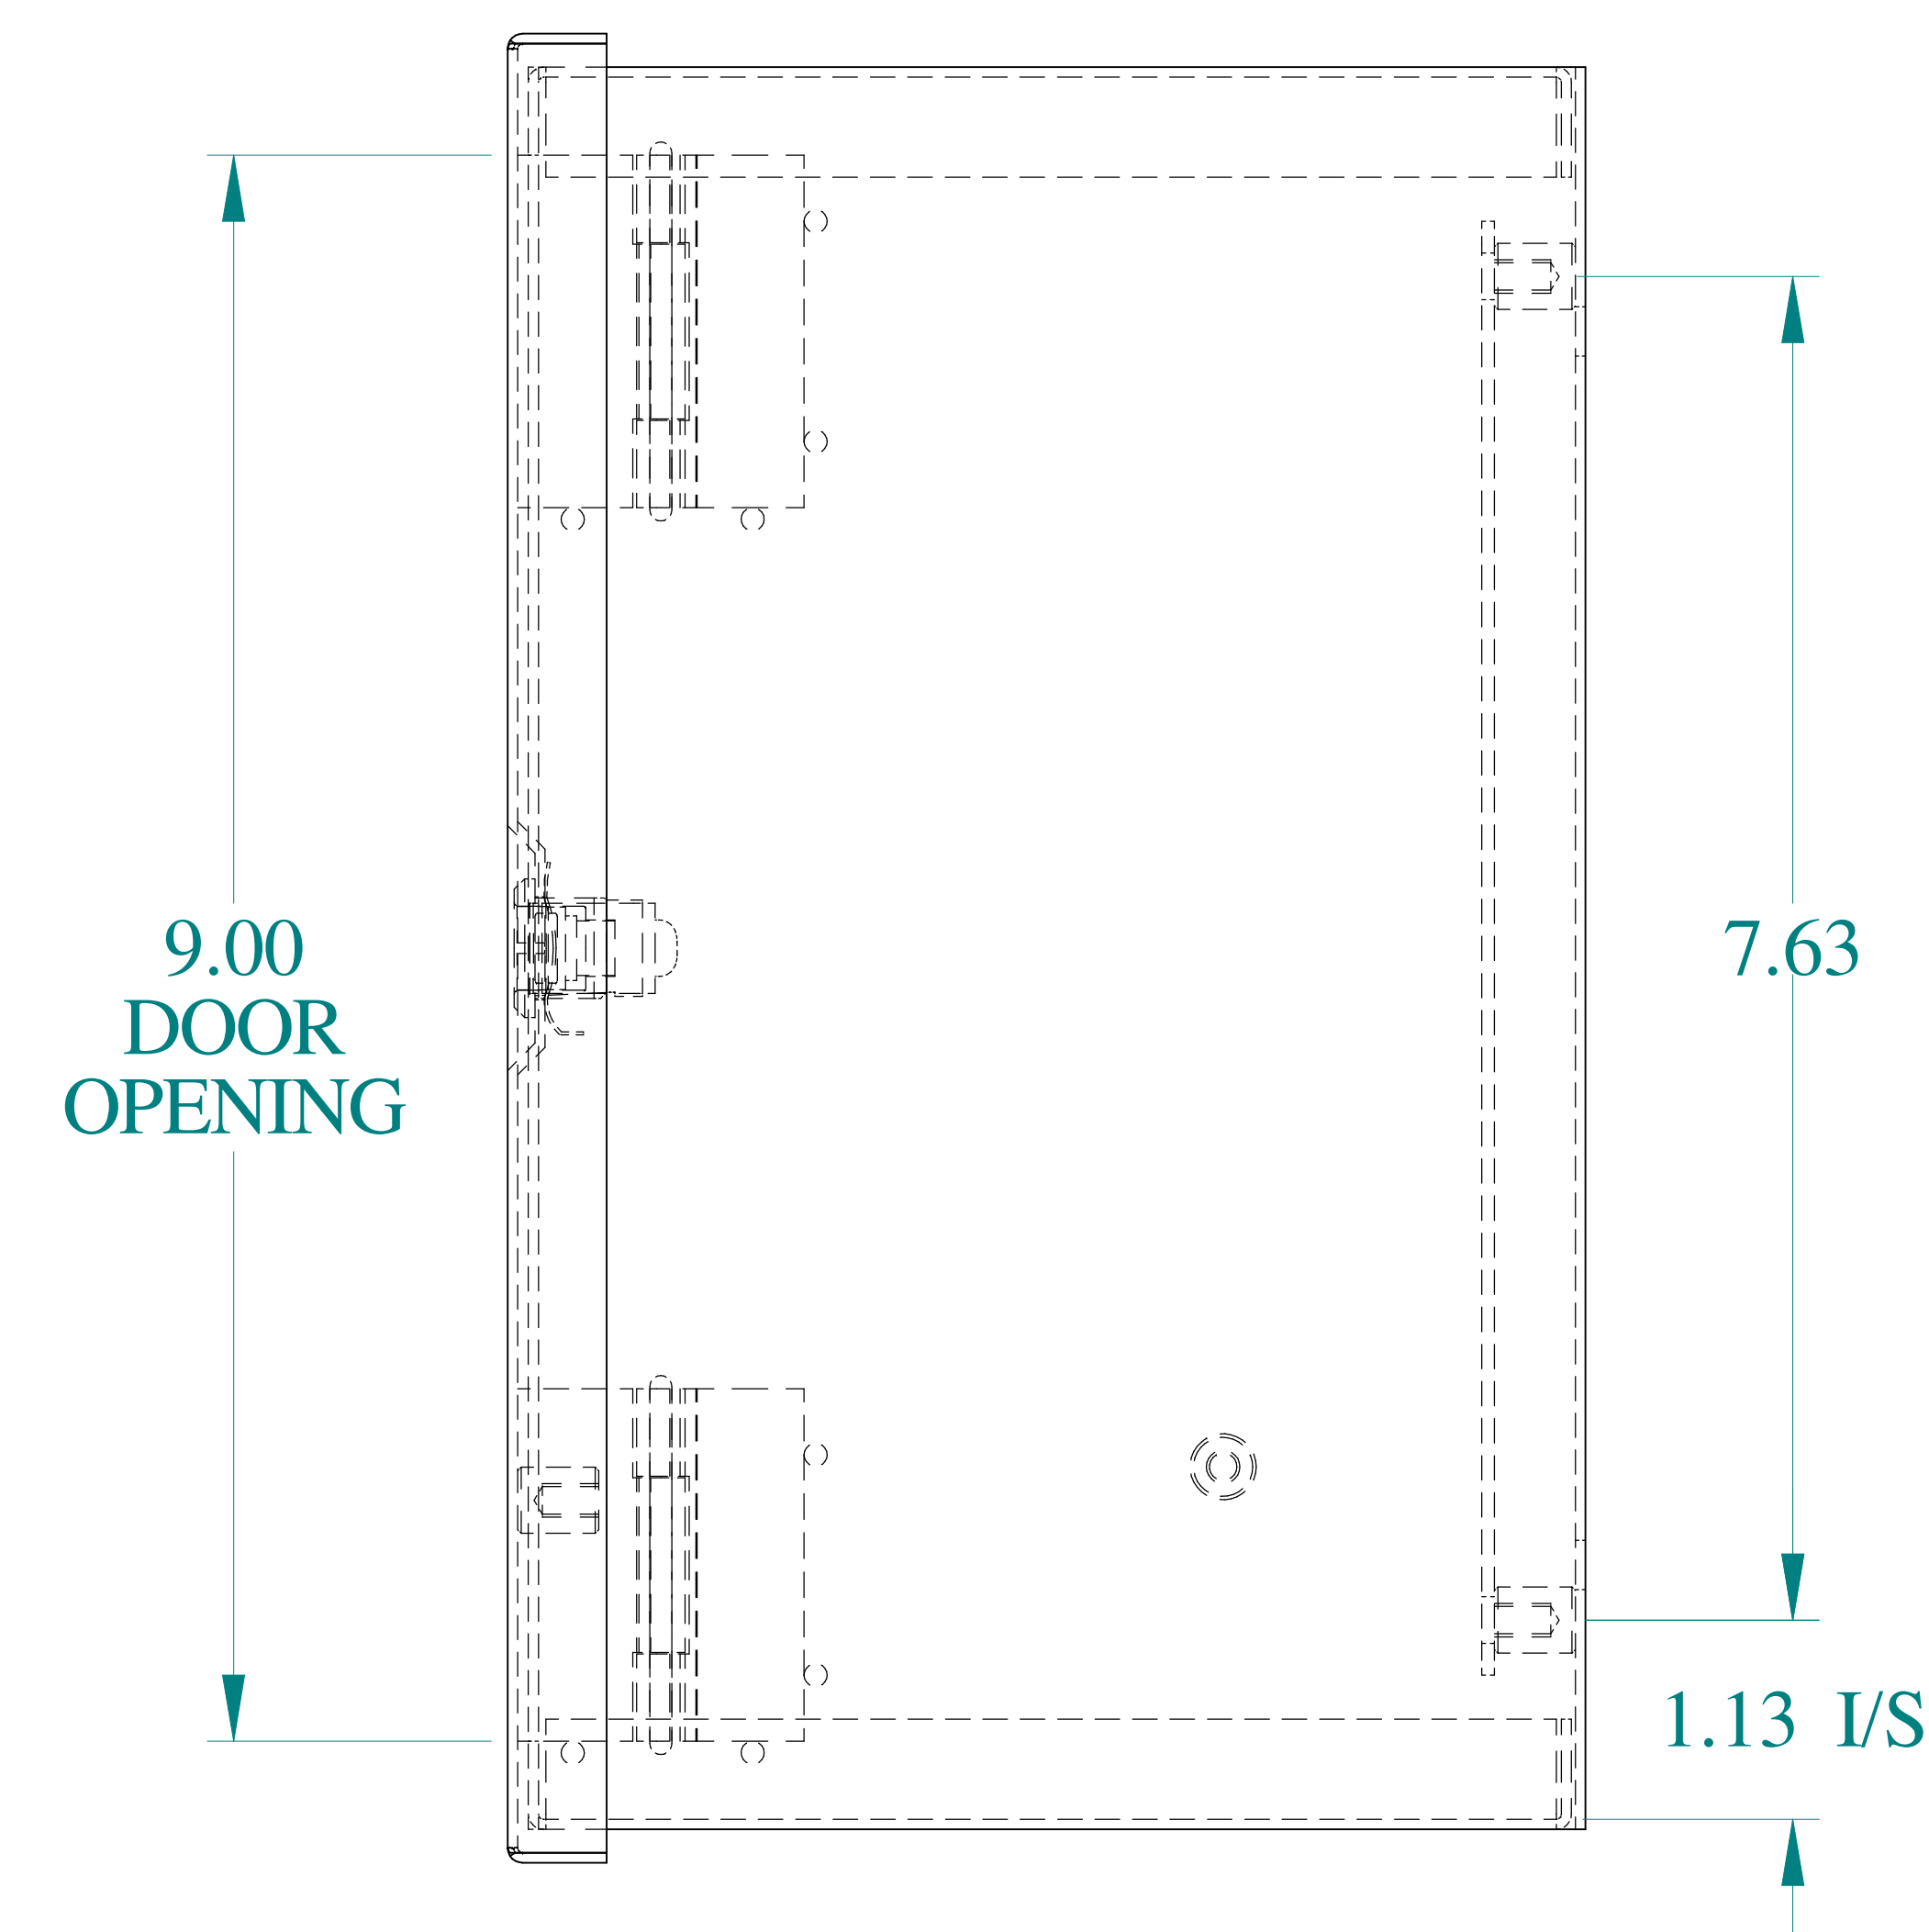

TOP VIEW

ISOMETRIC VIEWS

SIDE VIEW

FRONT VIEW

SIDE VIEW

BACK VIEW

BOTTOM VIEW

Data subject to change without notice.

Part # : N1J10106

Date : Mar. 24, 2019

Link: www.hammg.com/N1J10106