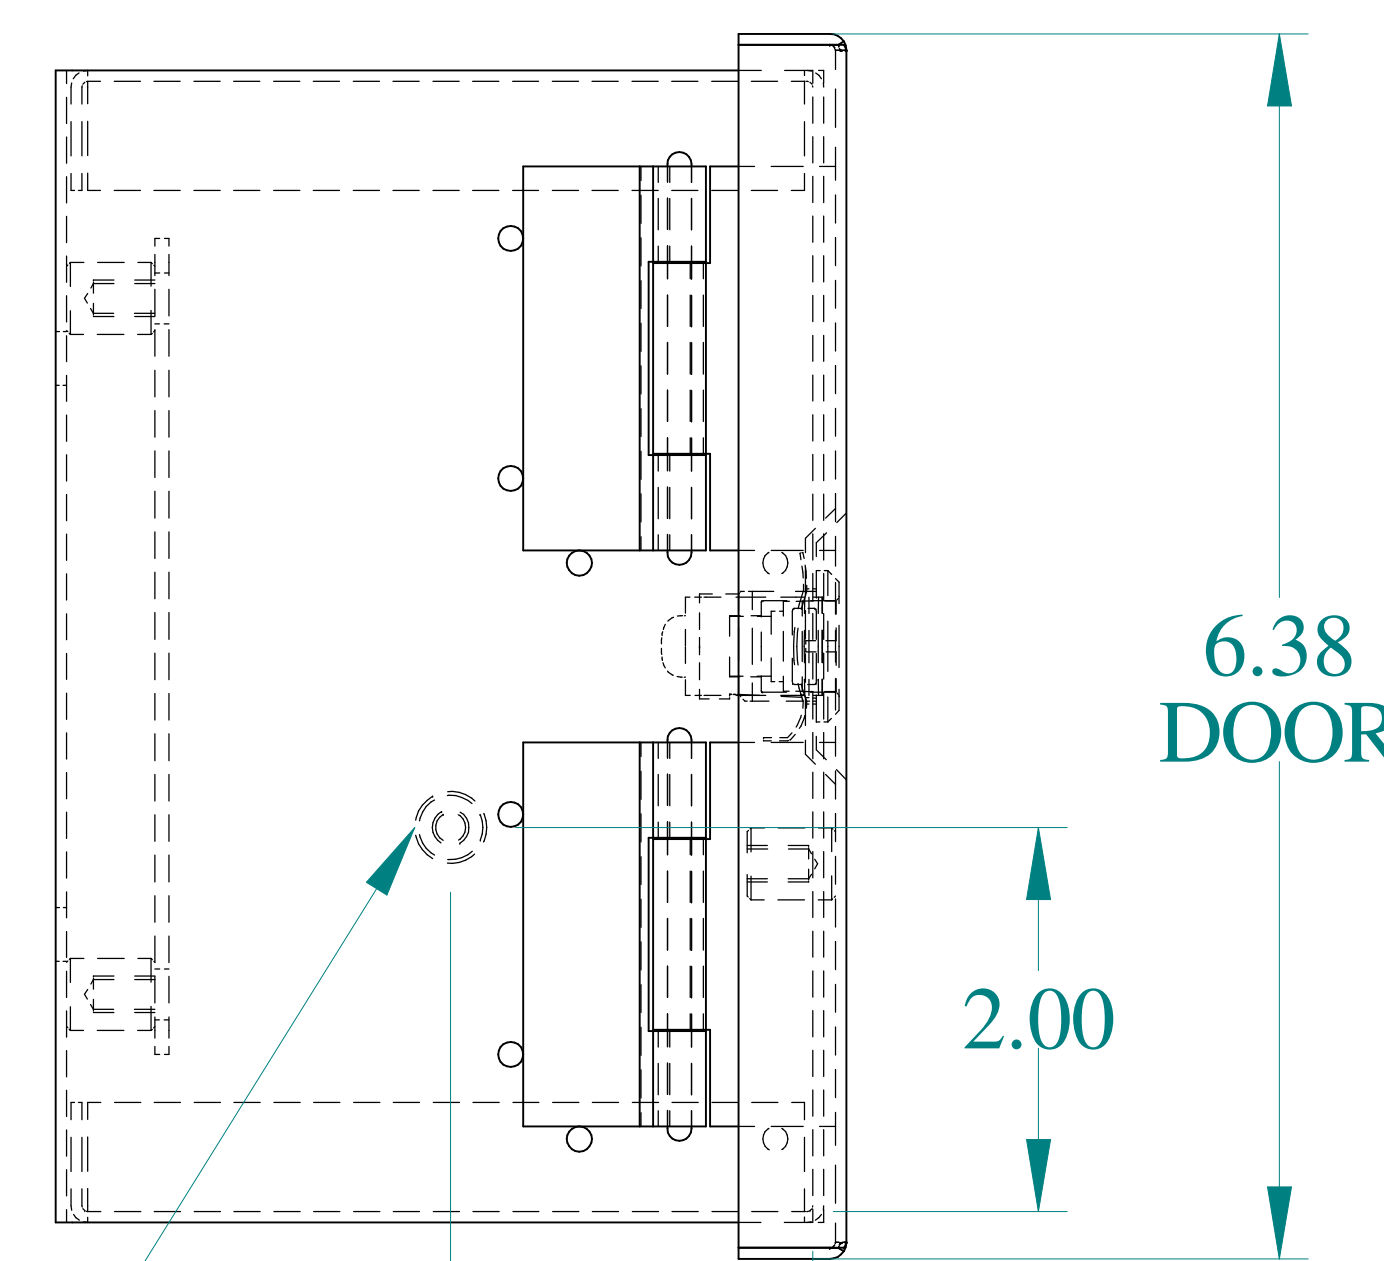

5.00
DOOR
OPENING
TOP VIEW

ISOMETRIC VIEWS

GROUND STUD
BODY
SIDE VIEW

FRONT VIEW

SIDE VIEW

BACK VIEW

BOTTOM VIEW

**HAMMOND
MANUFACTURING®**
www.hammondmfg.com
Data subject to change without notice.

Part # : N1J664 Date : Mar. 24, 2019
[Link:www.hamdmfg.com/N1J664](http://www.hamdmfg.com/N1J664)