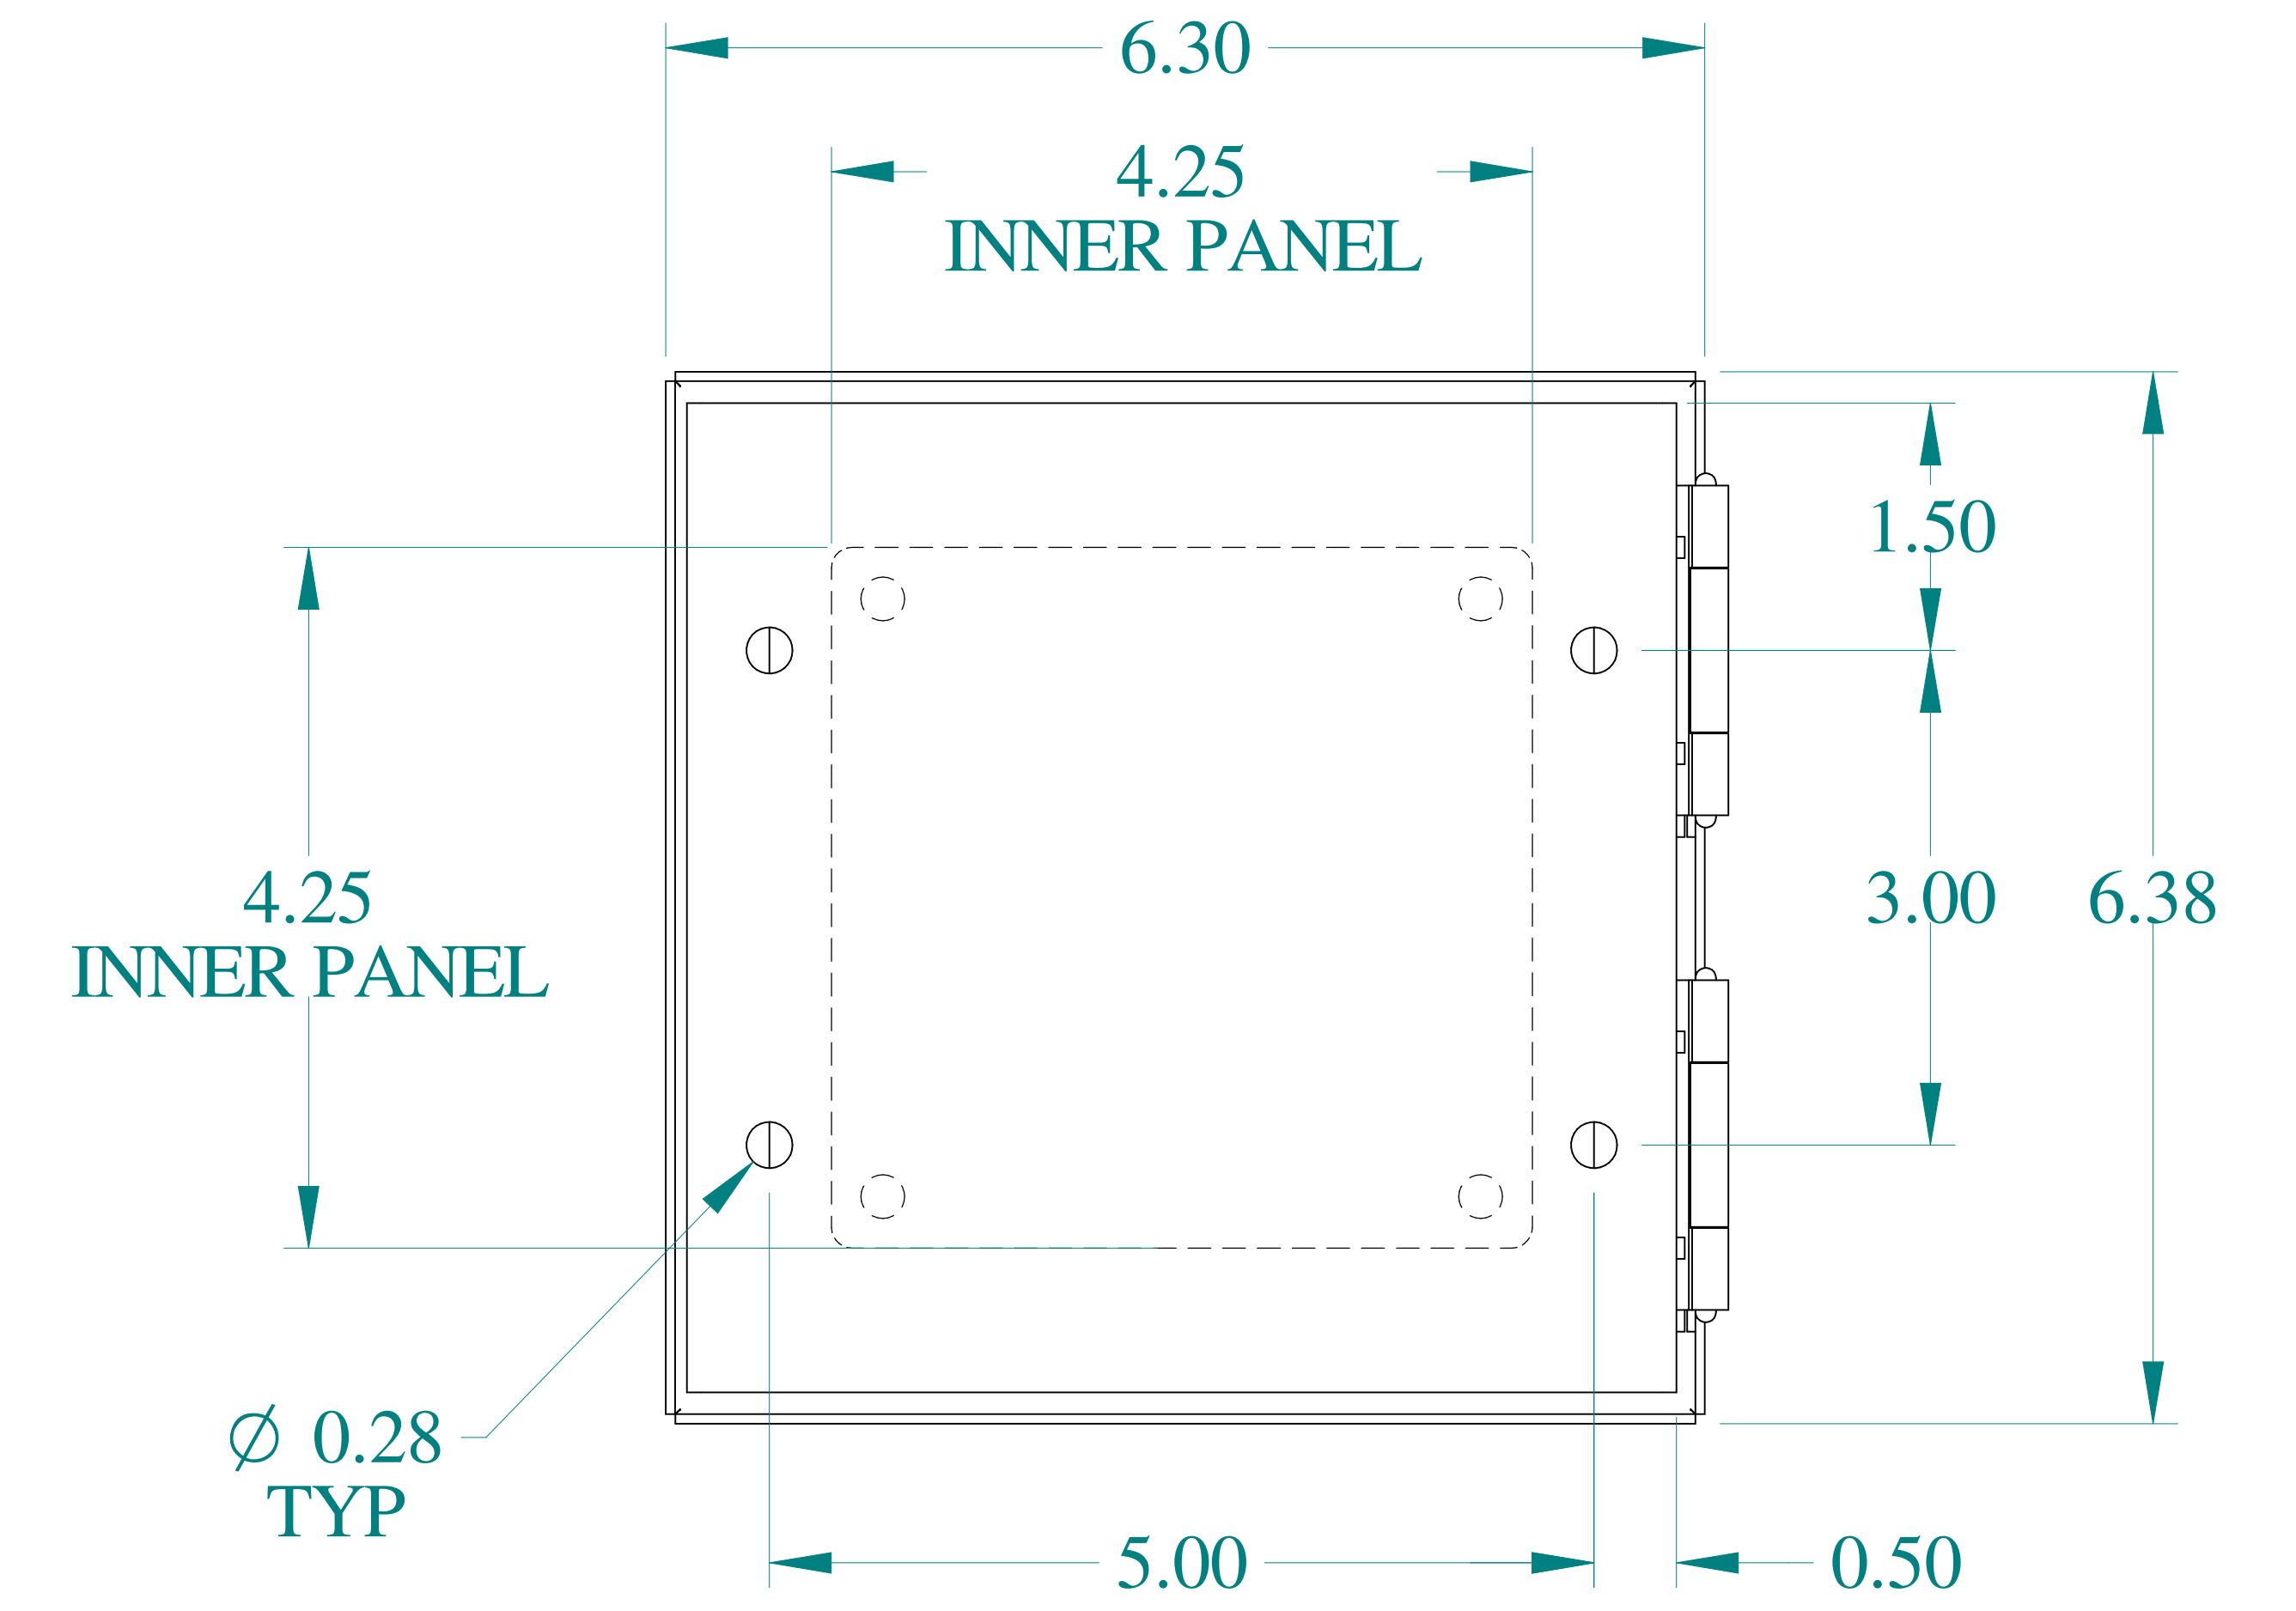

5.00
DOOR
OPENING
TOP VIEW

ISOMETRIC VIEWS

GROUND STUD
BODY
SIDE VIEW

FRONT VIEW

SIDE VIEW

BACK VIEW

BOTTOM VIEW

**HAMMOND
MANUFACTURING®**
www.hammondmfg.com
Data subject to change without notice.