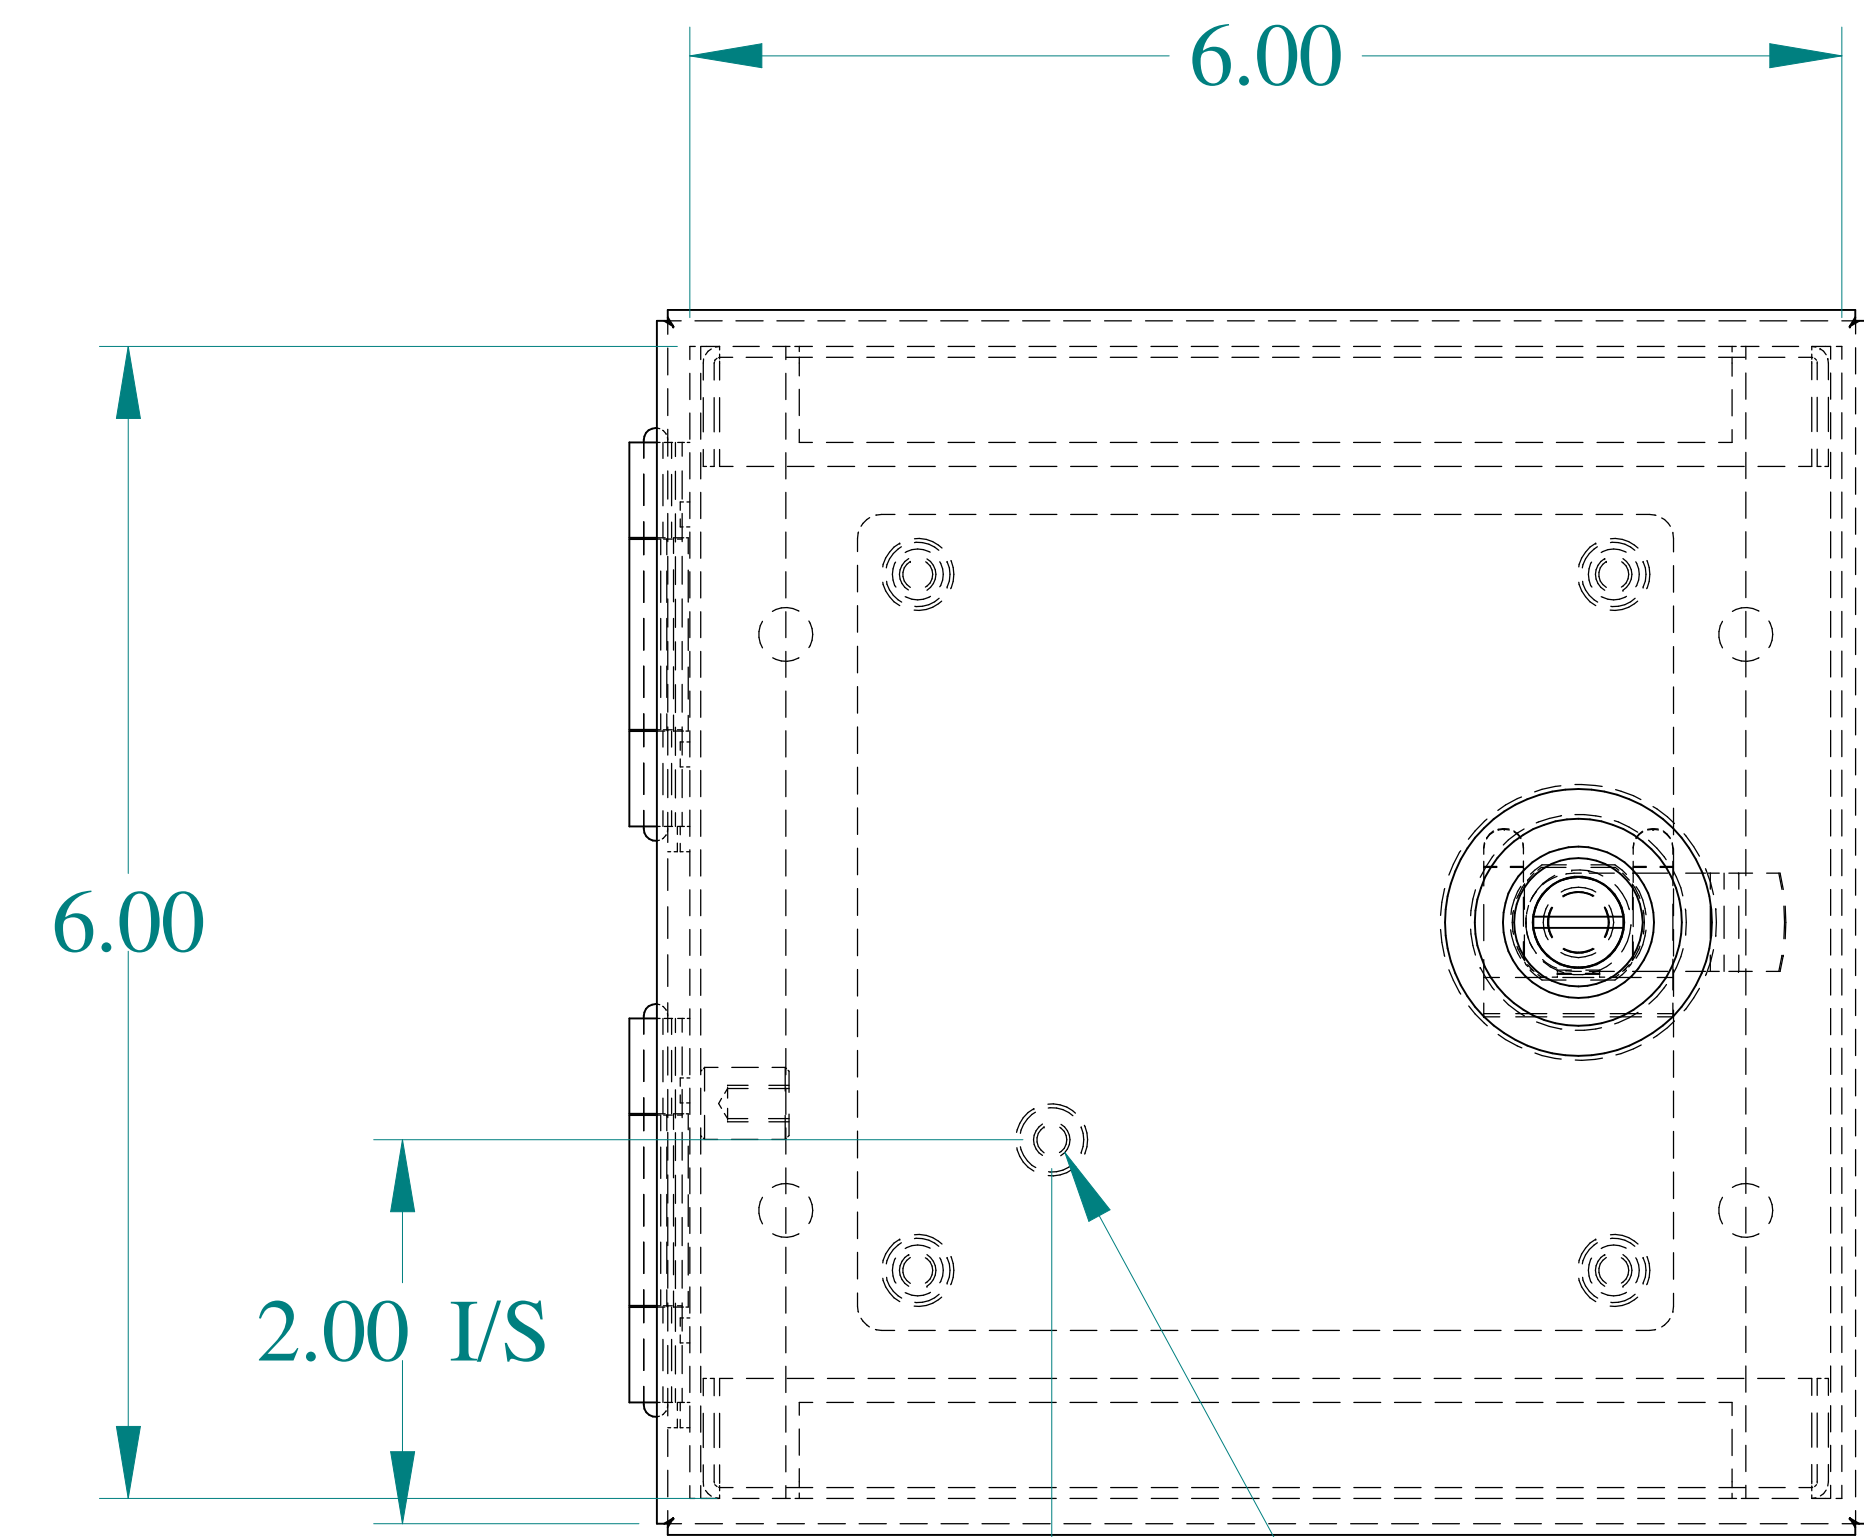

5.00
DOOR
OPENING
TOP VIEW

ISOMETRIC VIEWS

GROUND STUD
BODY
SIDE VIEW

FRONT VIEW

SIDE VIEW

BACK VIEW

BOTTOM VIEW

**HAMMOND
MANUFACTURING®**
www.hammondmfg.com
Data subject to change without notice.

Part # : N1J664 Date : Mar. 24, 2019
[Link:www.hamdmfg.com/N1J664](http://www.hamdmfg.com/N1J664)