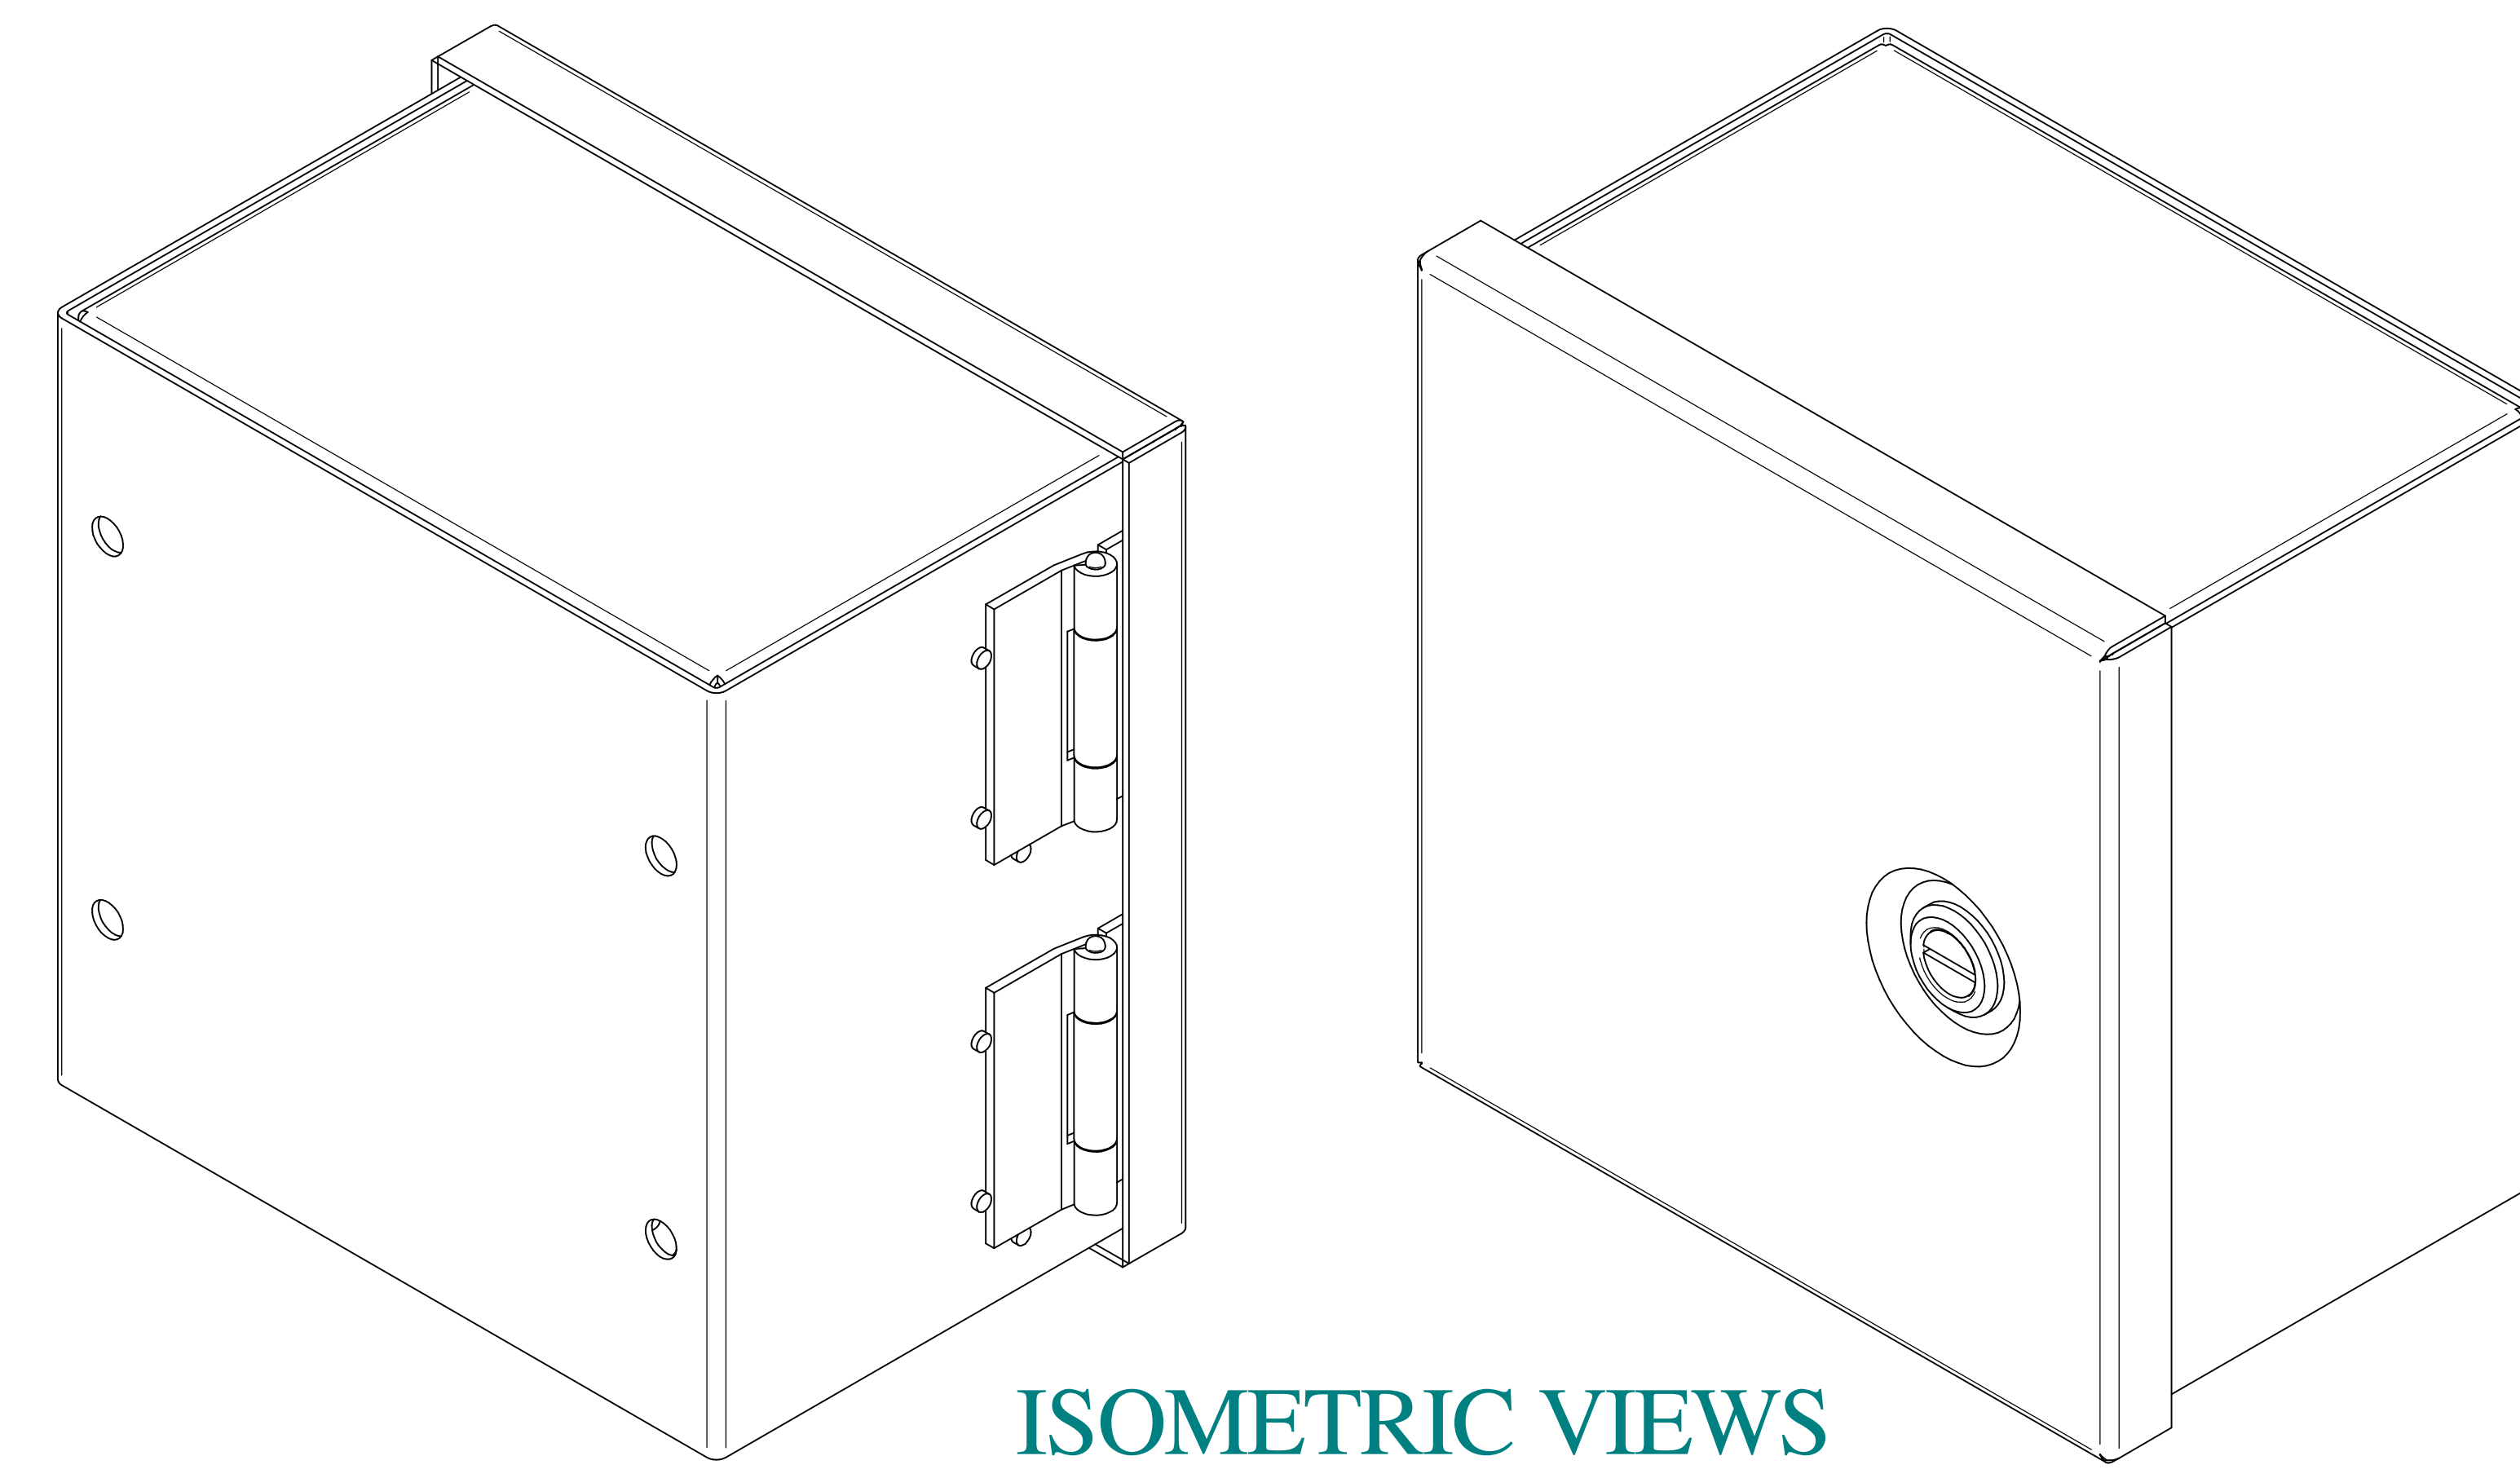

5.00
DOOR
OPENING
TOP VIEW

ISOMETRIC VIEWS

GROUND STUD
BODY
SIDE VIEW

FRONT VIEW

SIDE VIEW

BACK VIEW

BOTTOM VIEW

**HAMMOND
MANUFACTURING®**
www.hammondmfg.com
Data subject to change without notice.

Part # : N1J664 Date : Mar. 24, 2019
[Link:www.hamdmfg.com/N1J664](http://www.hamdmfg.com/N1J664)