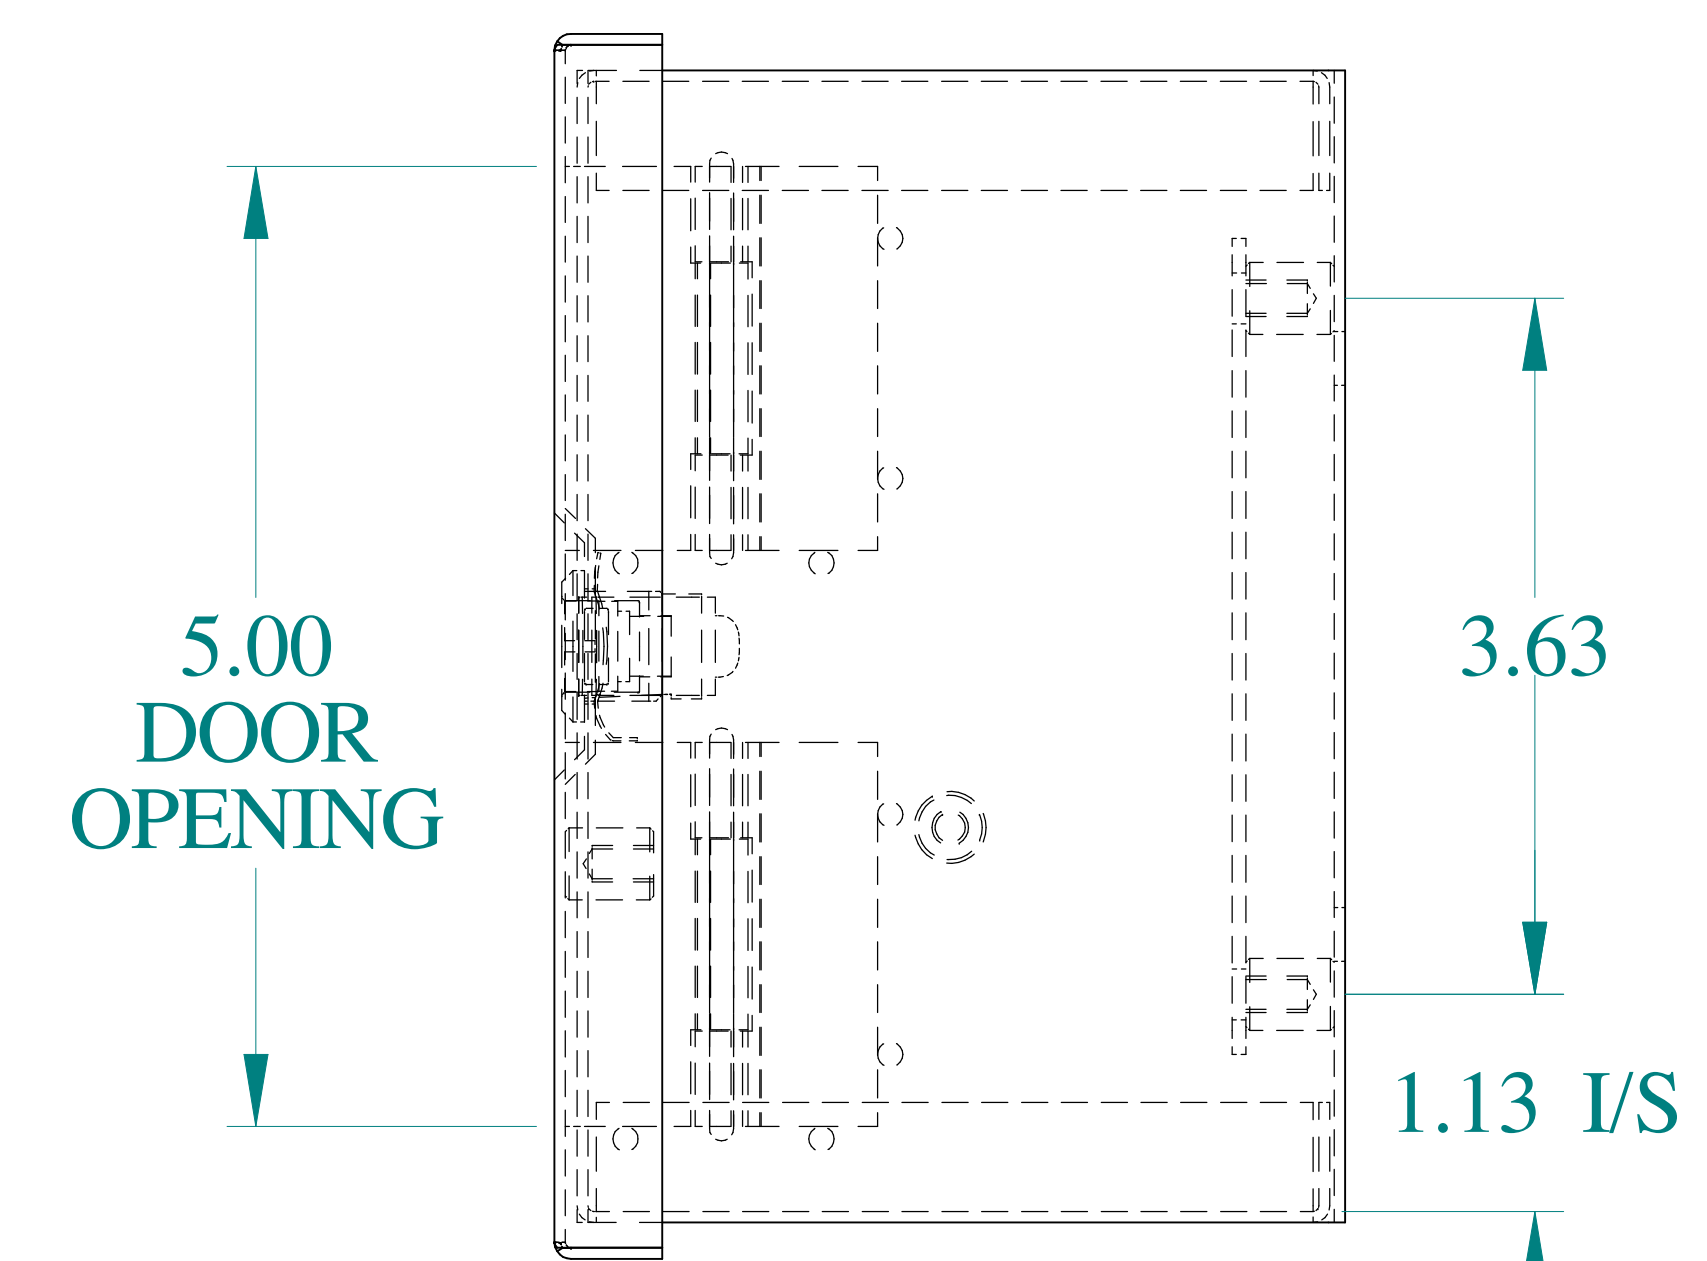

5.00
DOOR
OPENING
TOP VIEW

ISOMETRIC VIEWS

GROUND STUD
BODY
SIDE VIEW

FRONT VIEW

SIDE VIEW

BACK VIEW

BOTTOM VIEW

**HAMMOND
MANUFACTURING®**
www.hammondmfg.com
Data subject to change without notice.