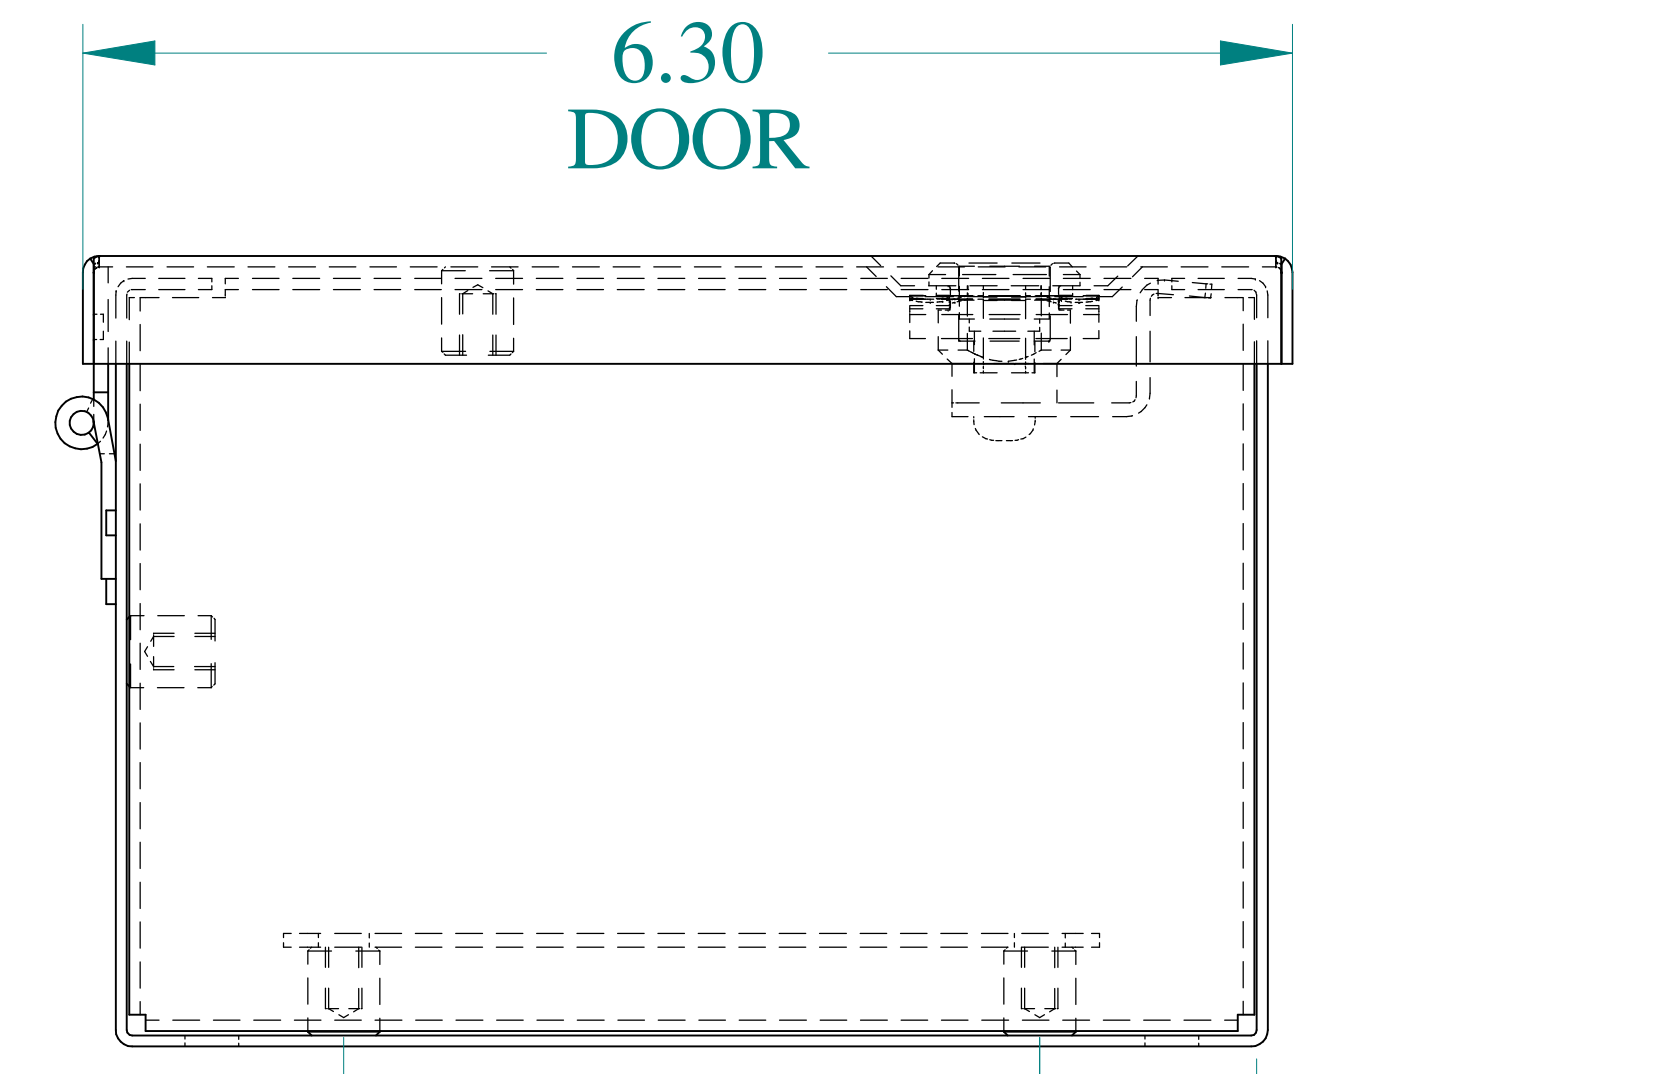

5.00
DOOR
OPENING
TOP VIEW

ISOMETRIC VIEWS

GROUND STUD
BODY
SIDE VIEW

FRONT VIEW

SIDE VIEW

BACK VIEW

BOTTOM VIEW

**HAMMOND
MANUFACTURING®**
www.hammondmfg.com
Data subject to change without notice.