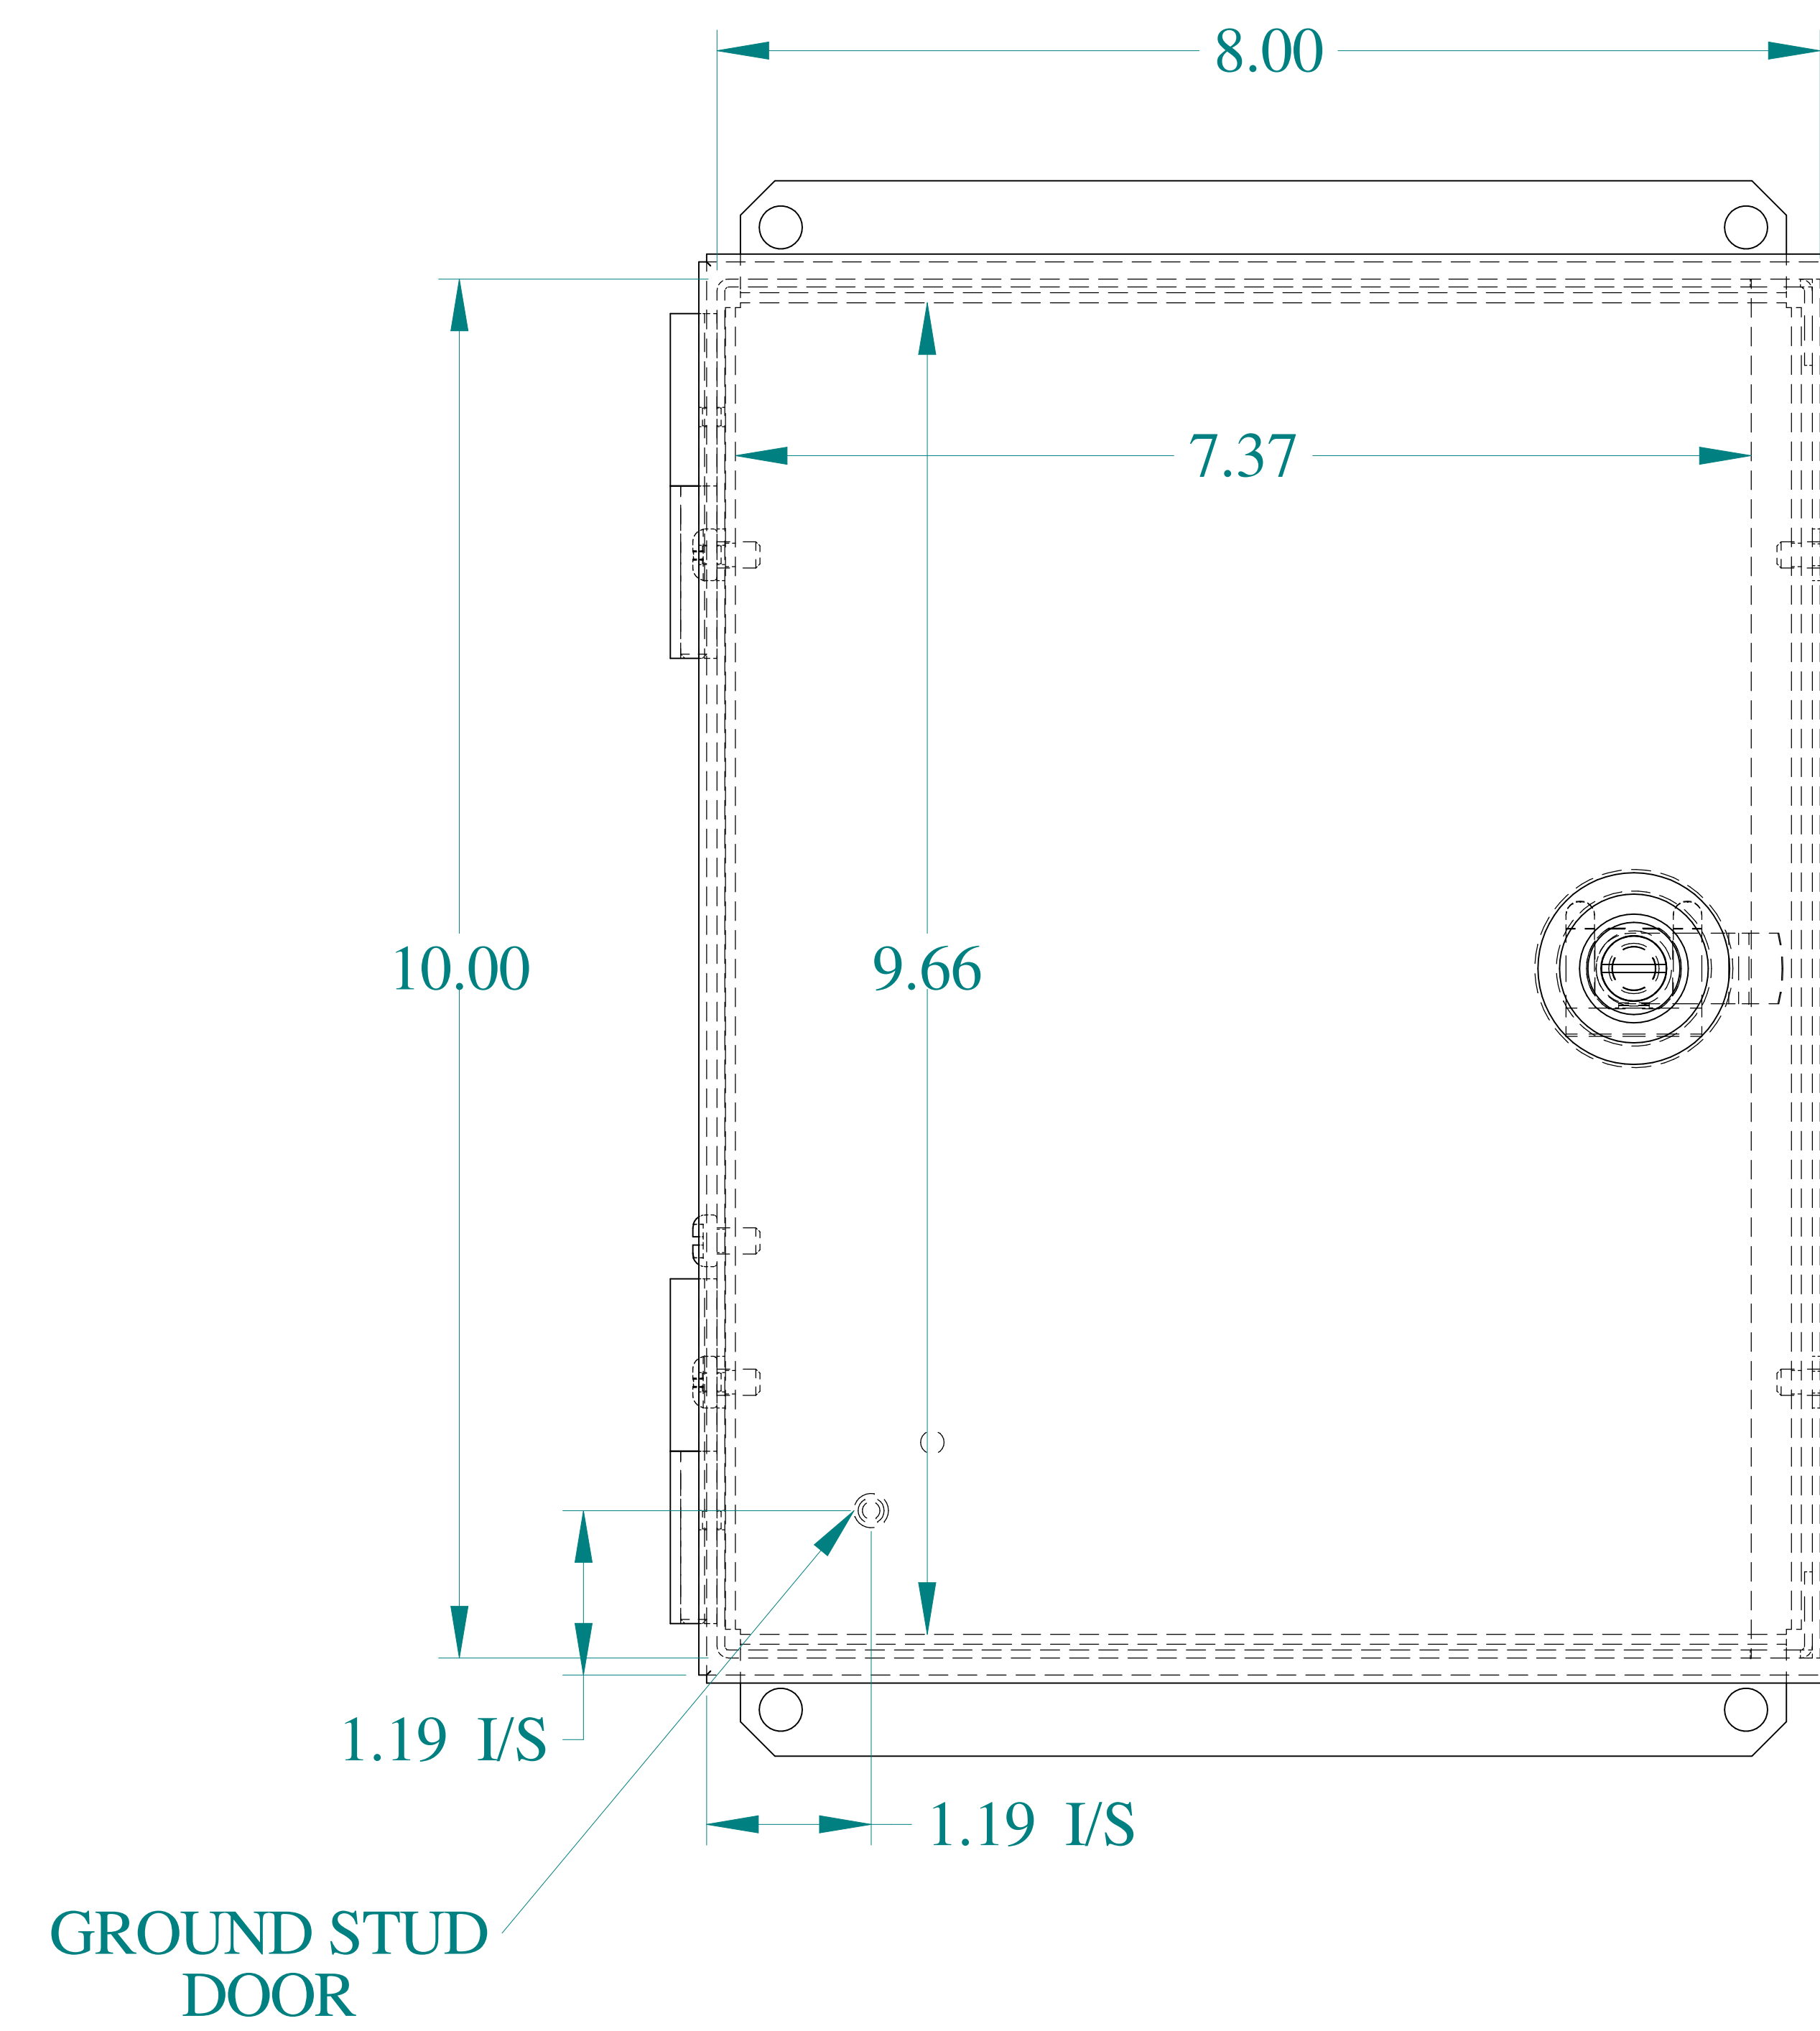

TOP VIEW

ISOMETRIC VIEWS

SIDE VIEW

FRONT VIEW

SIDE VIEW

BACK VIEW

BOTTOM VIEW

Data subject to change without notice.

Part # : N1WS1084

Date : Mar. 24, 2019

Link: www.hammg.com/N1WS1084