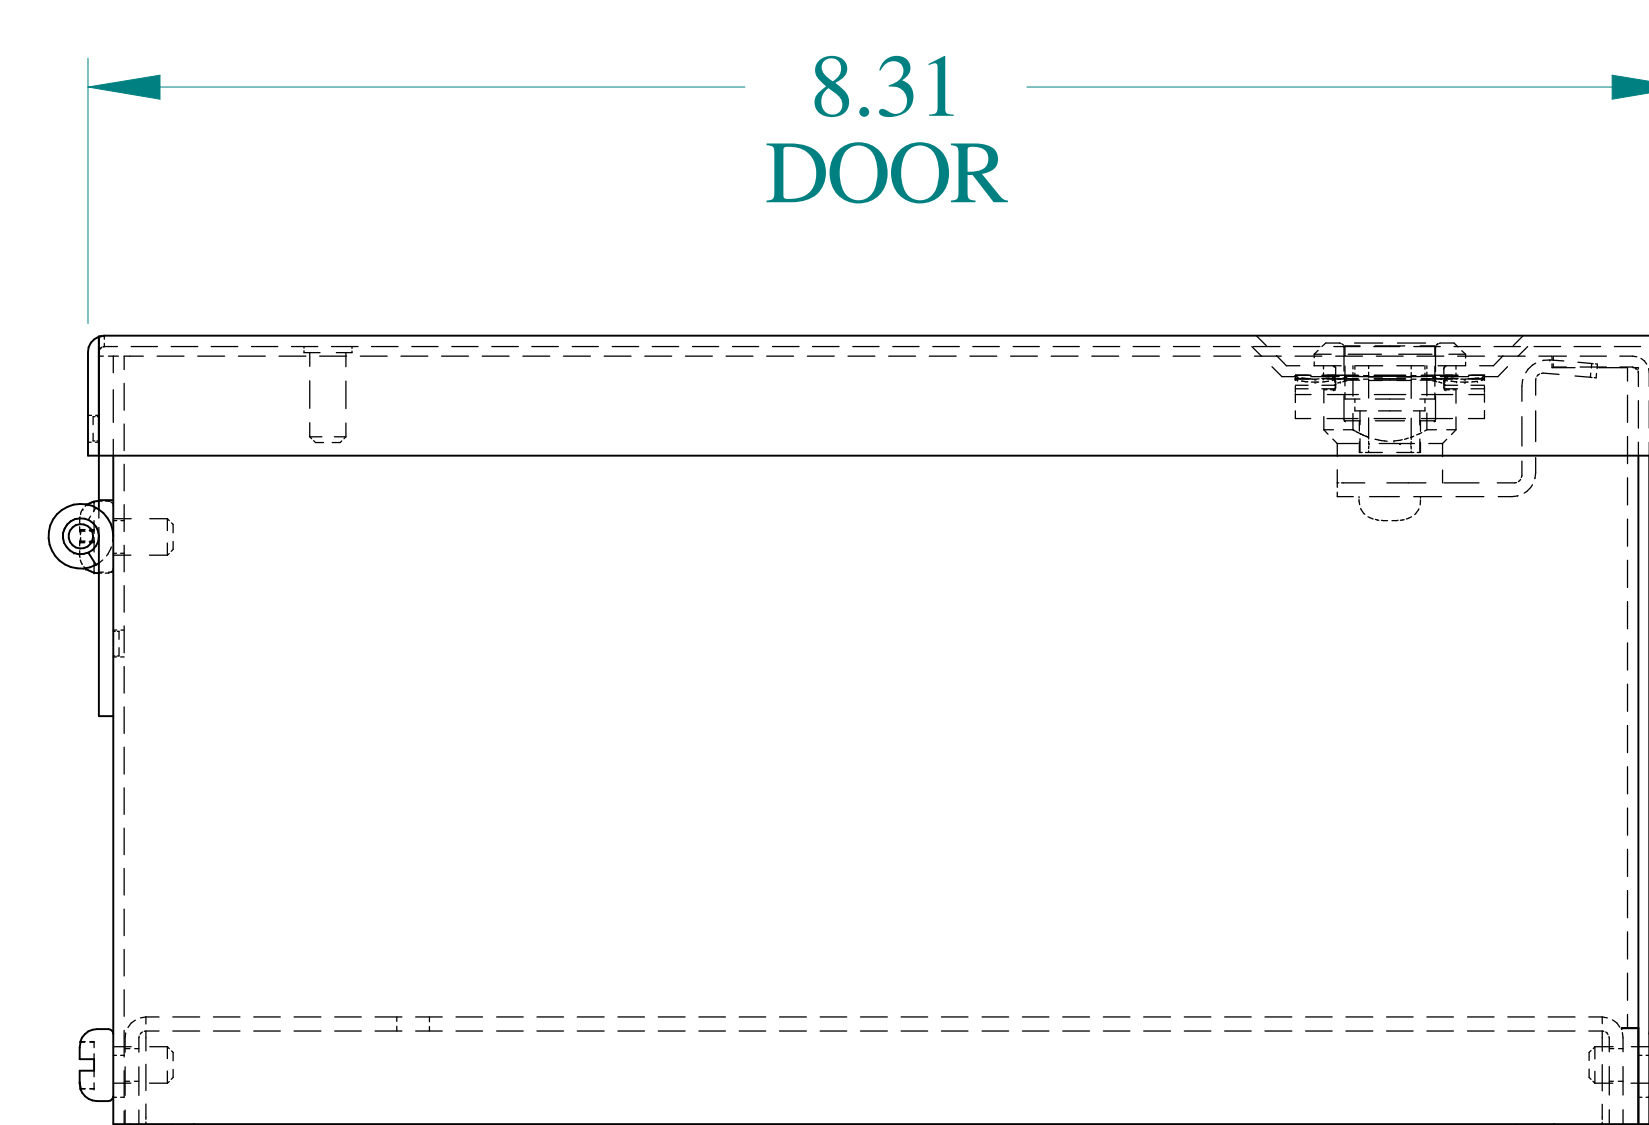

TOP VIEW

ISOMETRIC VIEWS

SIDE VIEW

FRONT VIEW

SIDE VIEW

BACK VIEW

BOTTOM VIEW

Data subject to change without notice.

Part # : N1WS1084

Date : Mar. 24, 2019

Link: www.hammg.com/N1WS1084