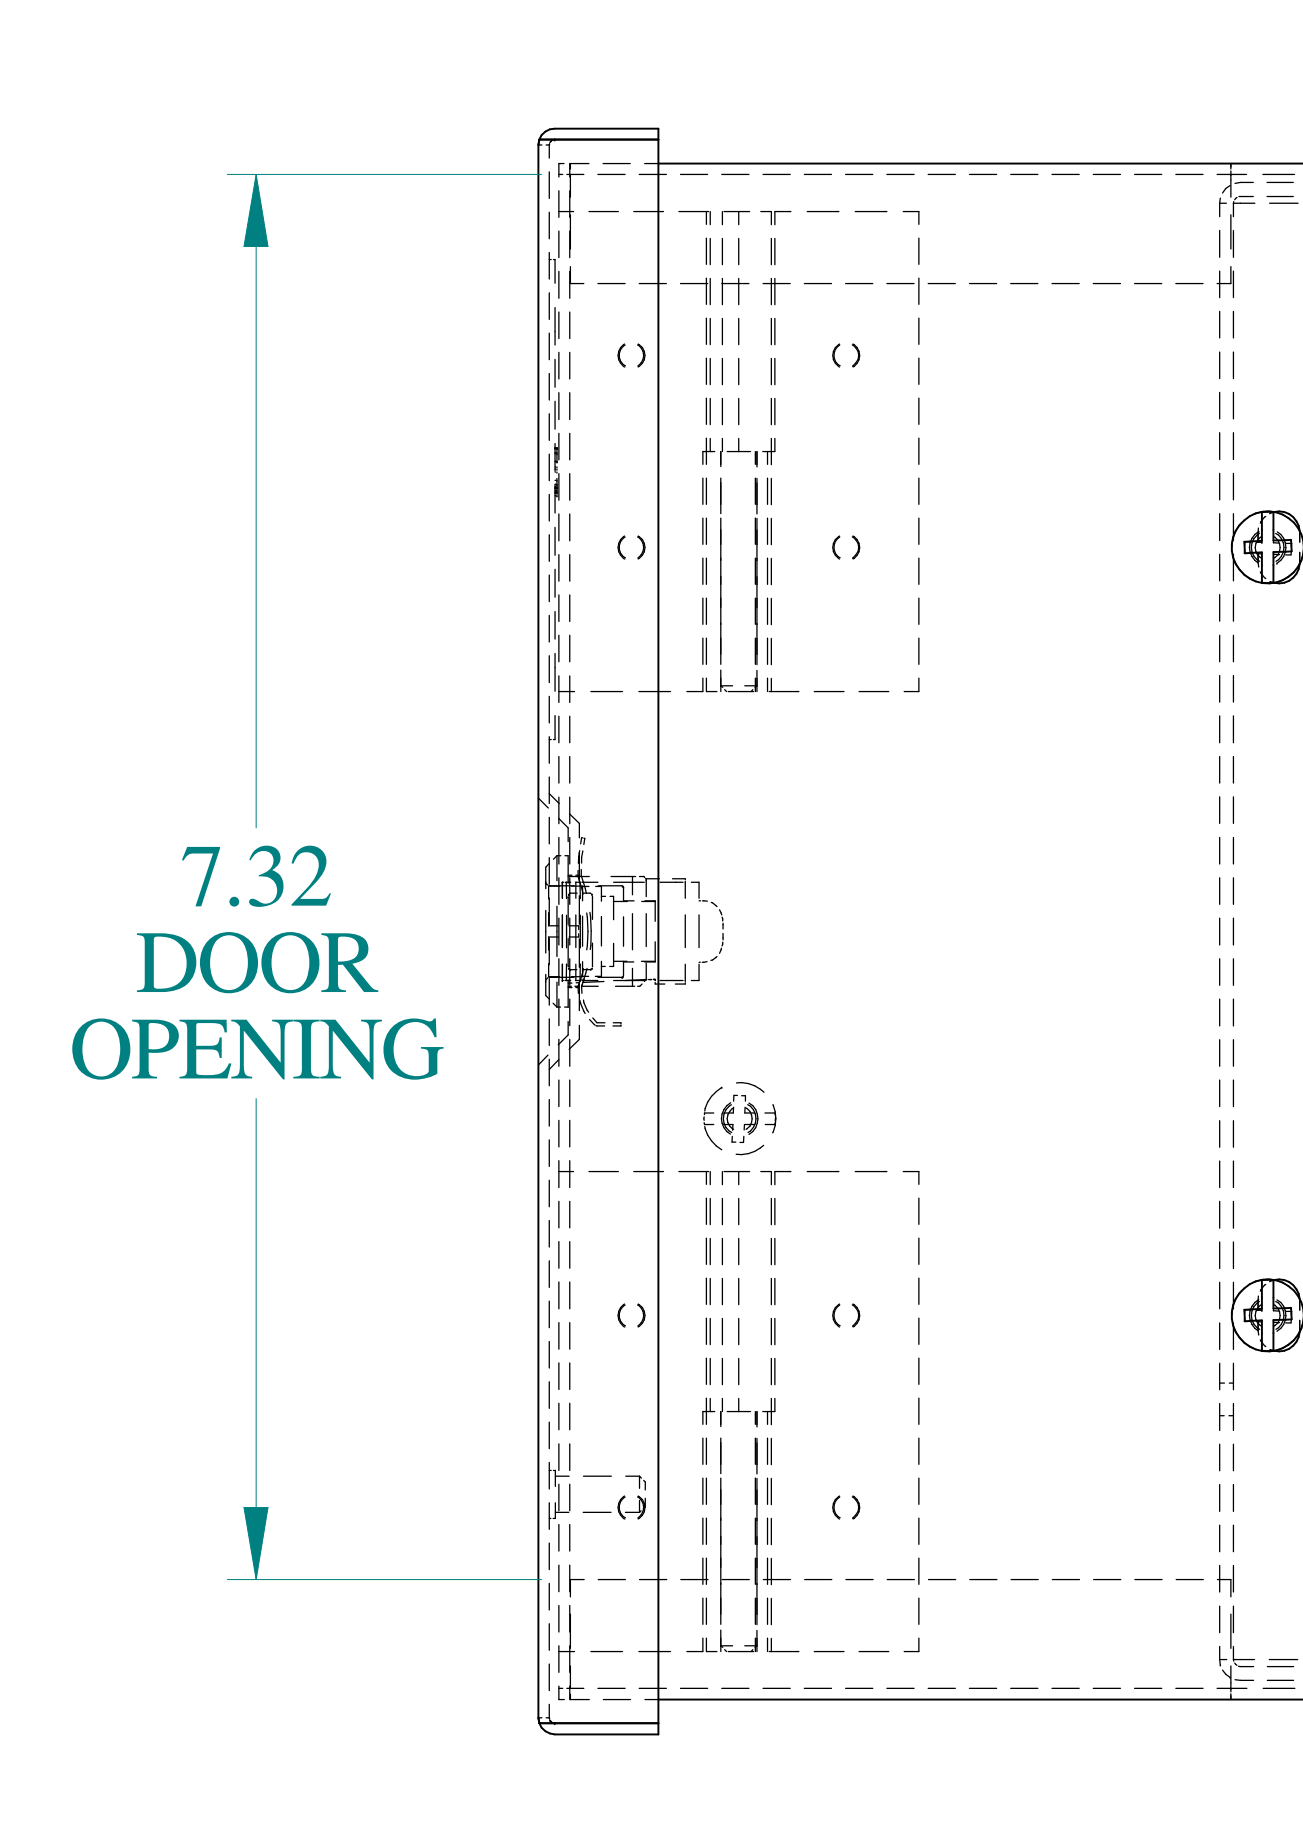

TOP VIEW

SIDE VIEW

GROUND STUD
DOOR

FRONT VIEW

SIDE VIEW

BACK VIEW

BOTTOM VIEW

Data subject to change without notice.

Part # : N1WS864

Date : Mar. 24, 2019

Link: www.hammmfg.com/N1WS864