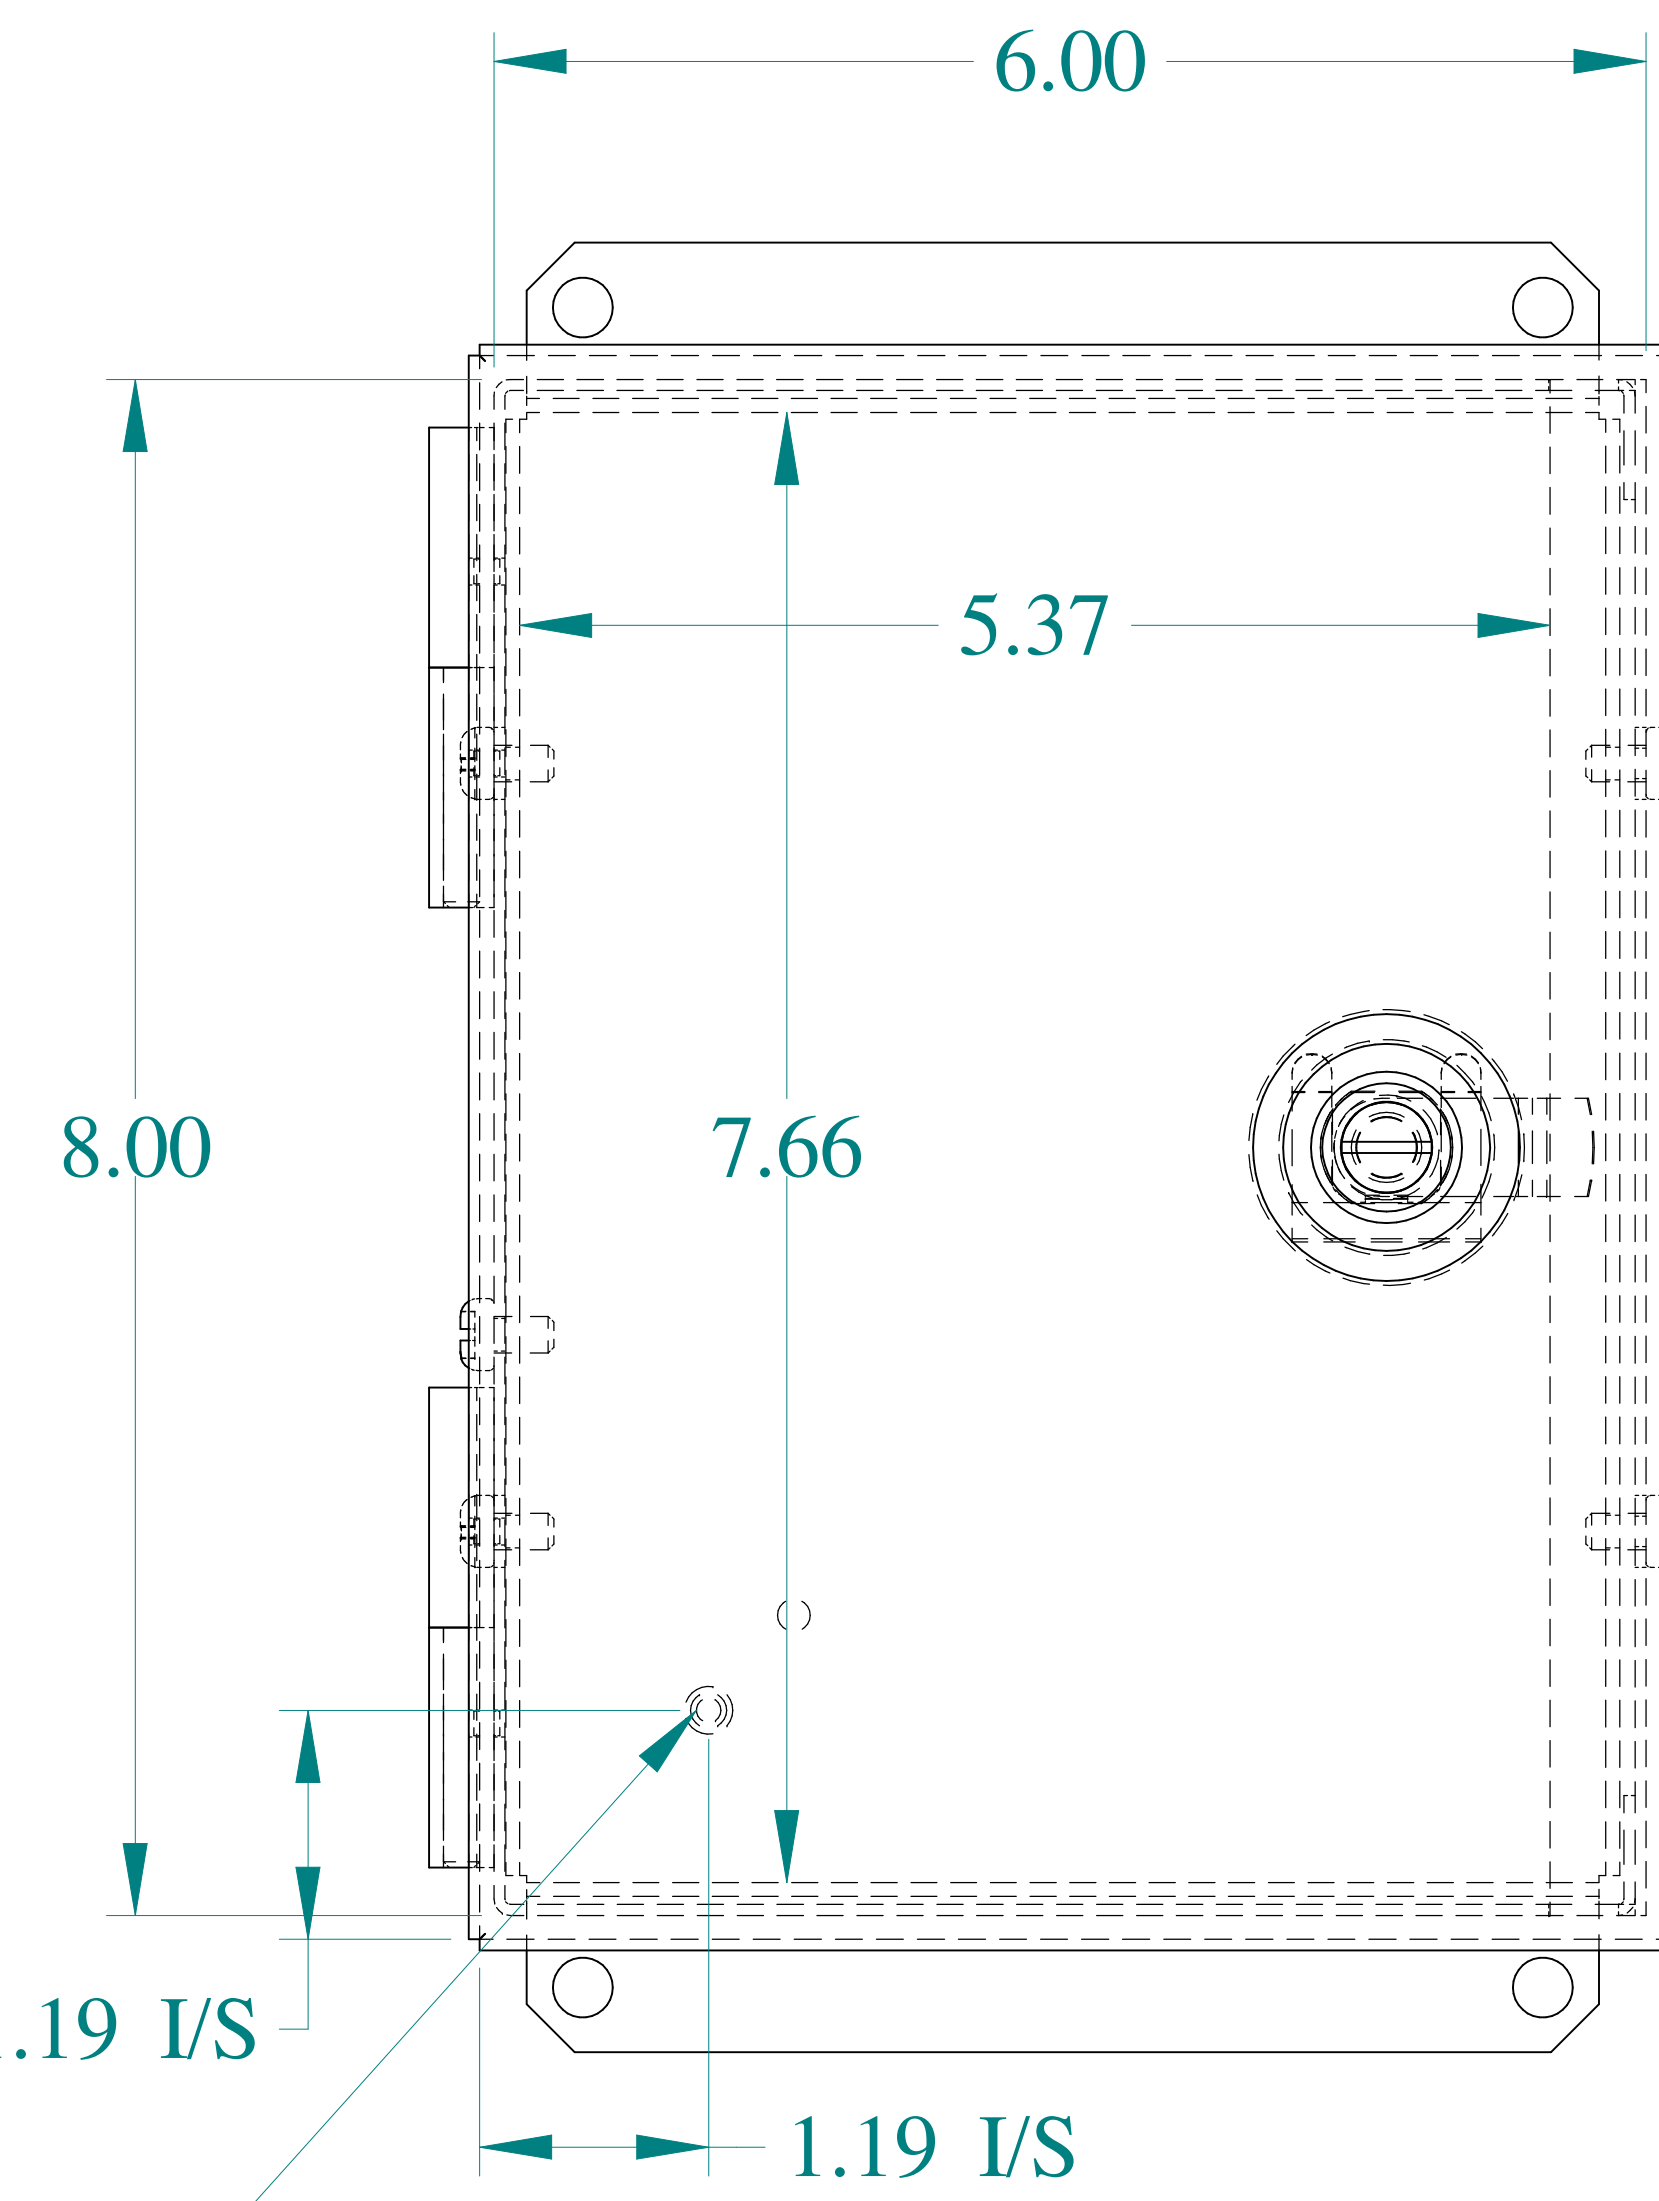

TOP VIEW

SIDE VIEW

GROUND STUD
DOOR

FRONT VIEW

SIDE VIEW

BACK VIEW

BOTTOM VIEW

Data subject to change without notice.

Part # : N1WS864

Date : Mar. 24, 2019

Link: www.hammmfg.com/N1WS864