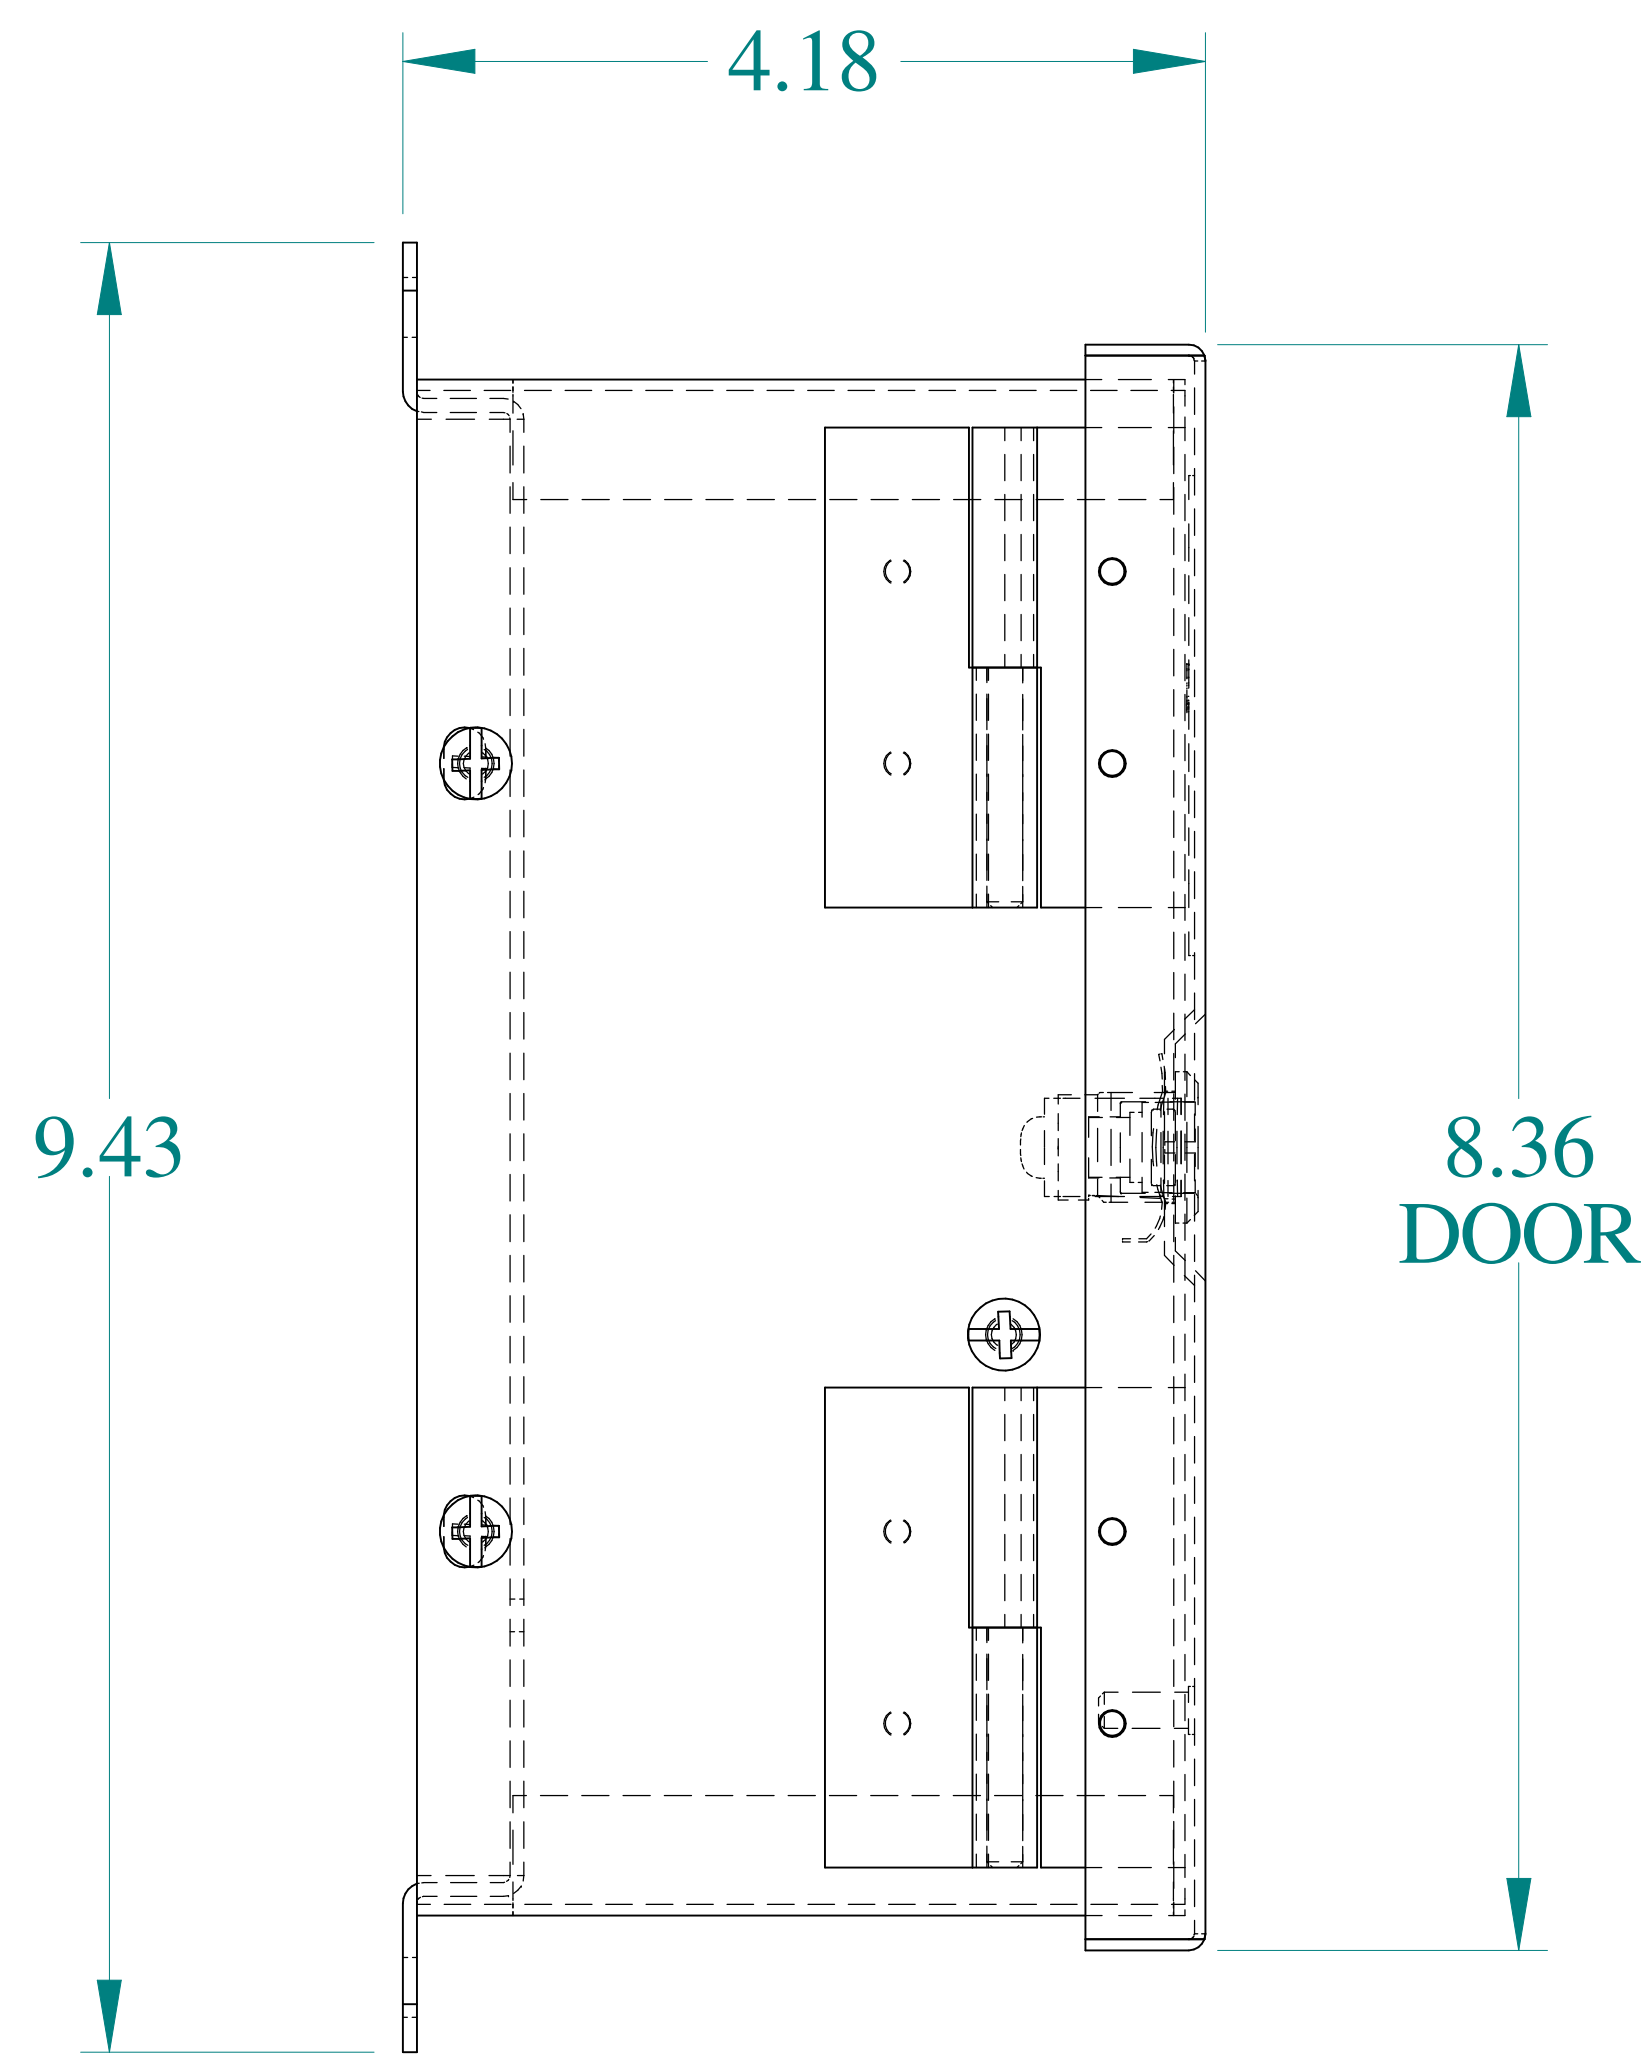

TOP VIEW

SIDE VIEW

GROUND STUD
DOOR

FRONT VIEW

SIDE VIEW

BACK VIEW

BOTTOM VIEW

Data subject to change without notice.

Part # : N1WS864

Date : Mar. 24, 2019

Link: www.hammmfg.com/N1WS864