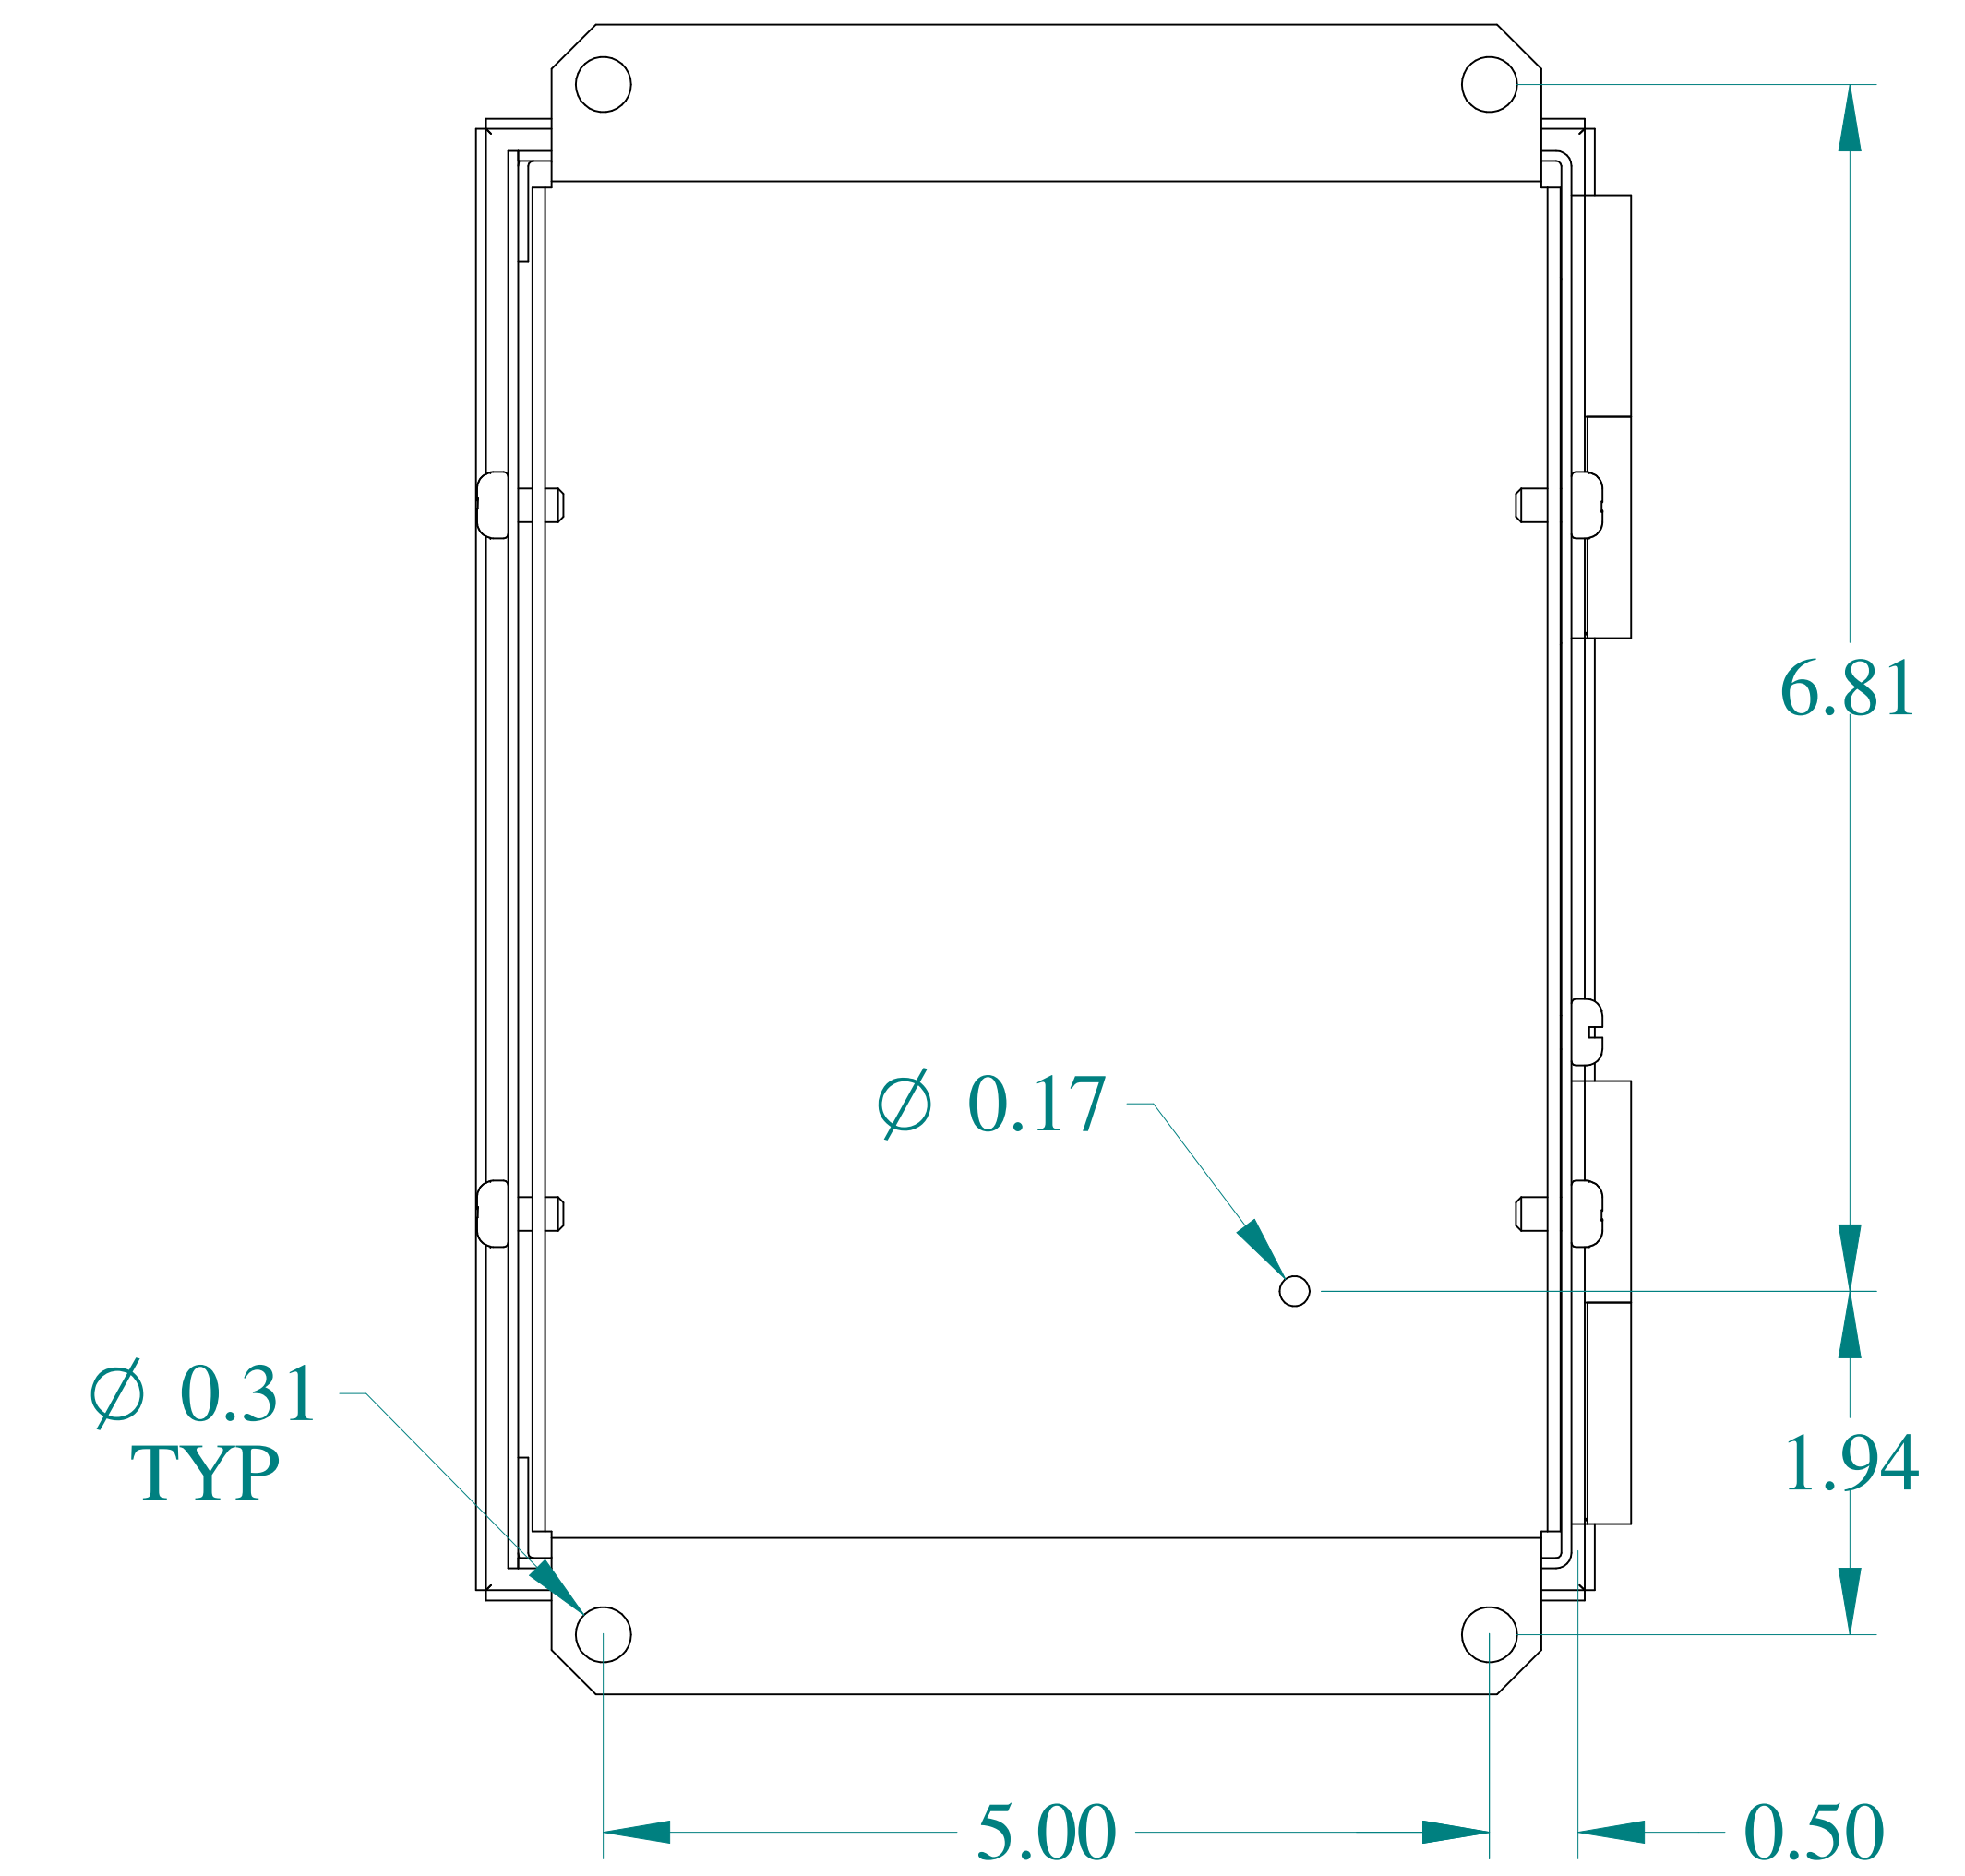

TOP VIEW

SIDE VIEW

GROUND STUD
DOOR

FRONT VIEW

SIDE VIEW

BACK VIEW

BOTTOM VIEW

Data subject to change without notice.

Part # : N1WS864

Date : Mar. 24, 2019

Link: www.hammmfg.com/N1WS864