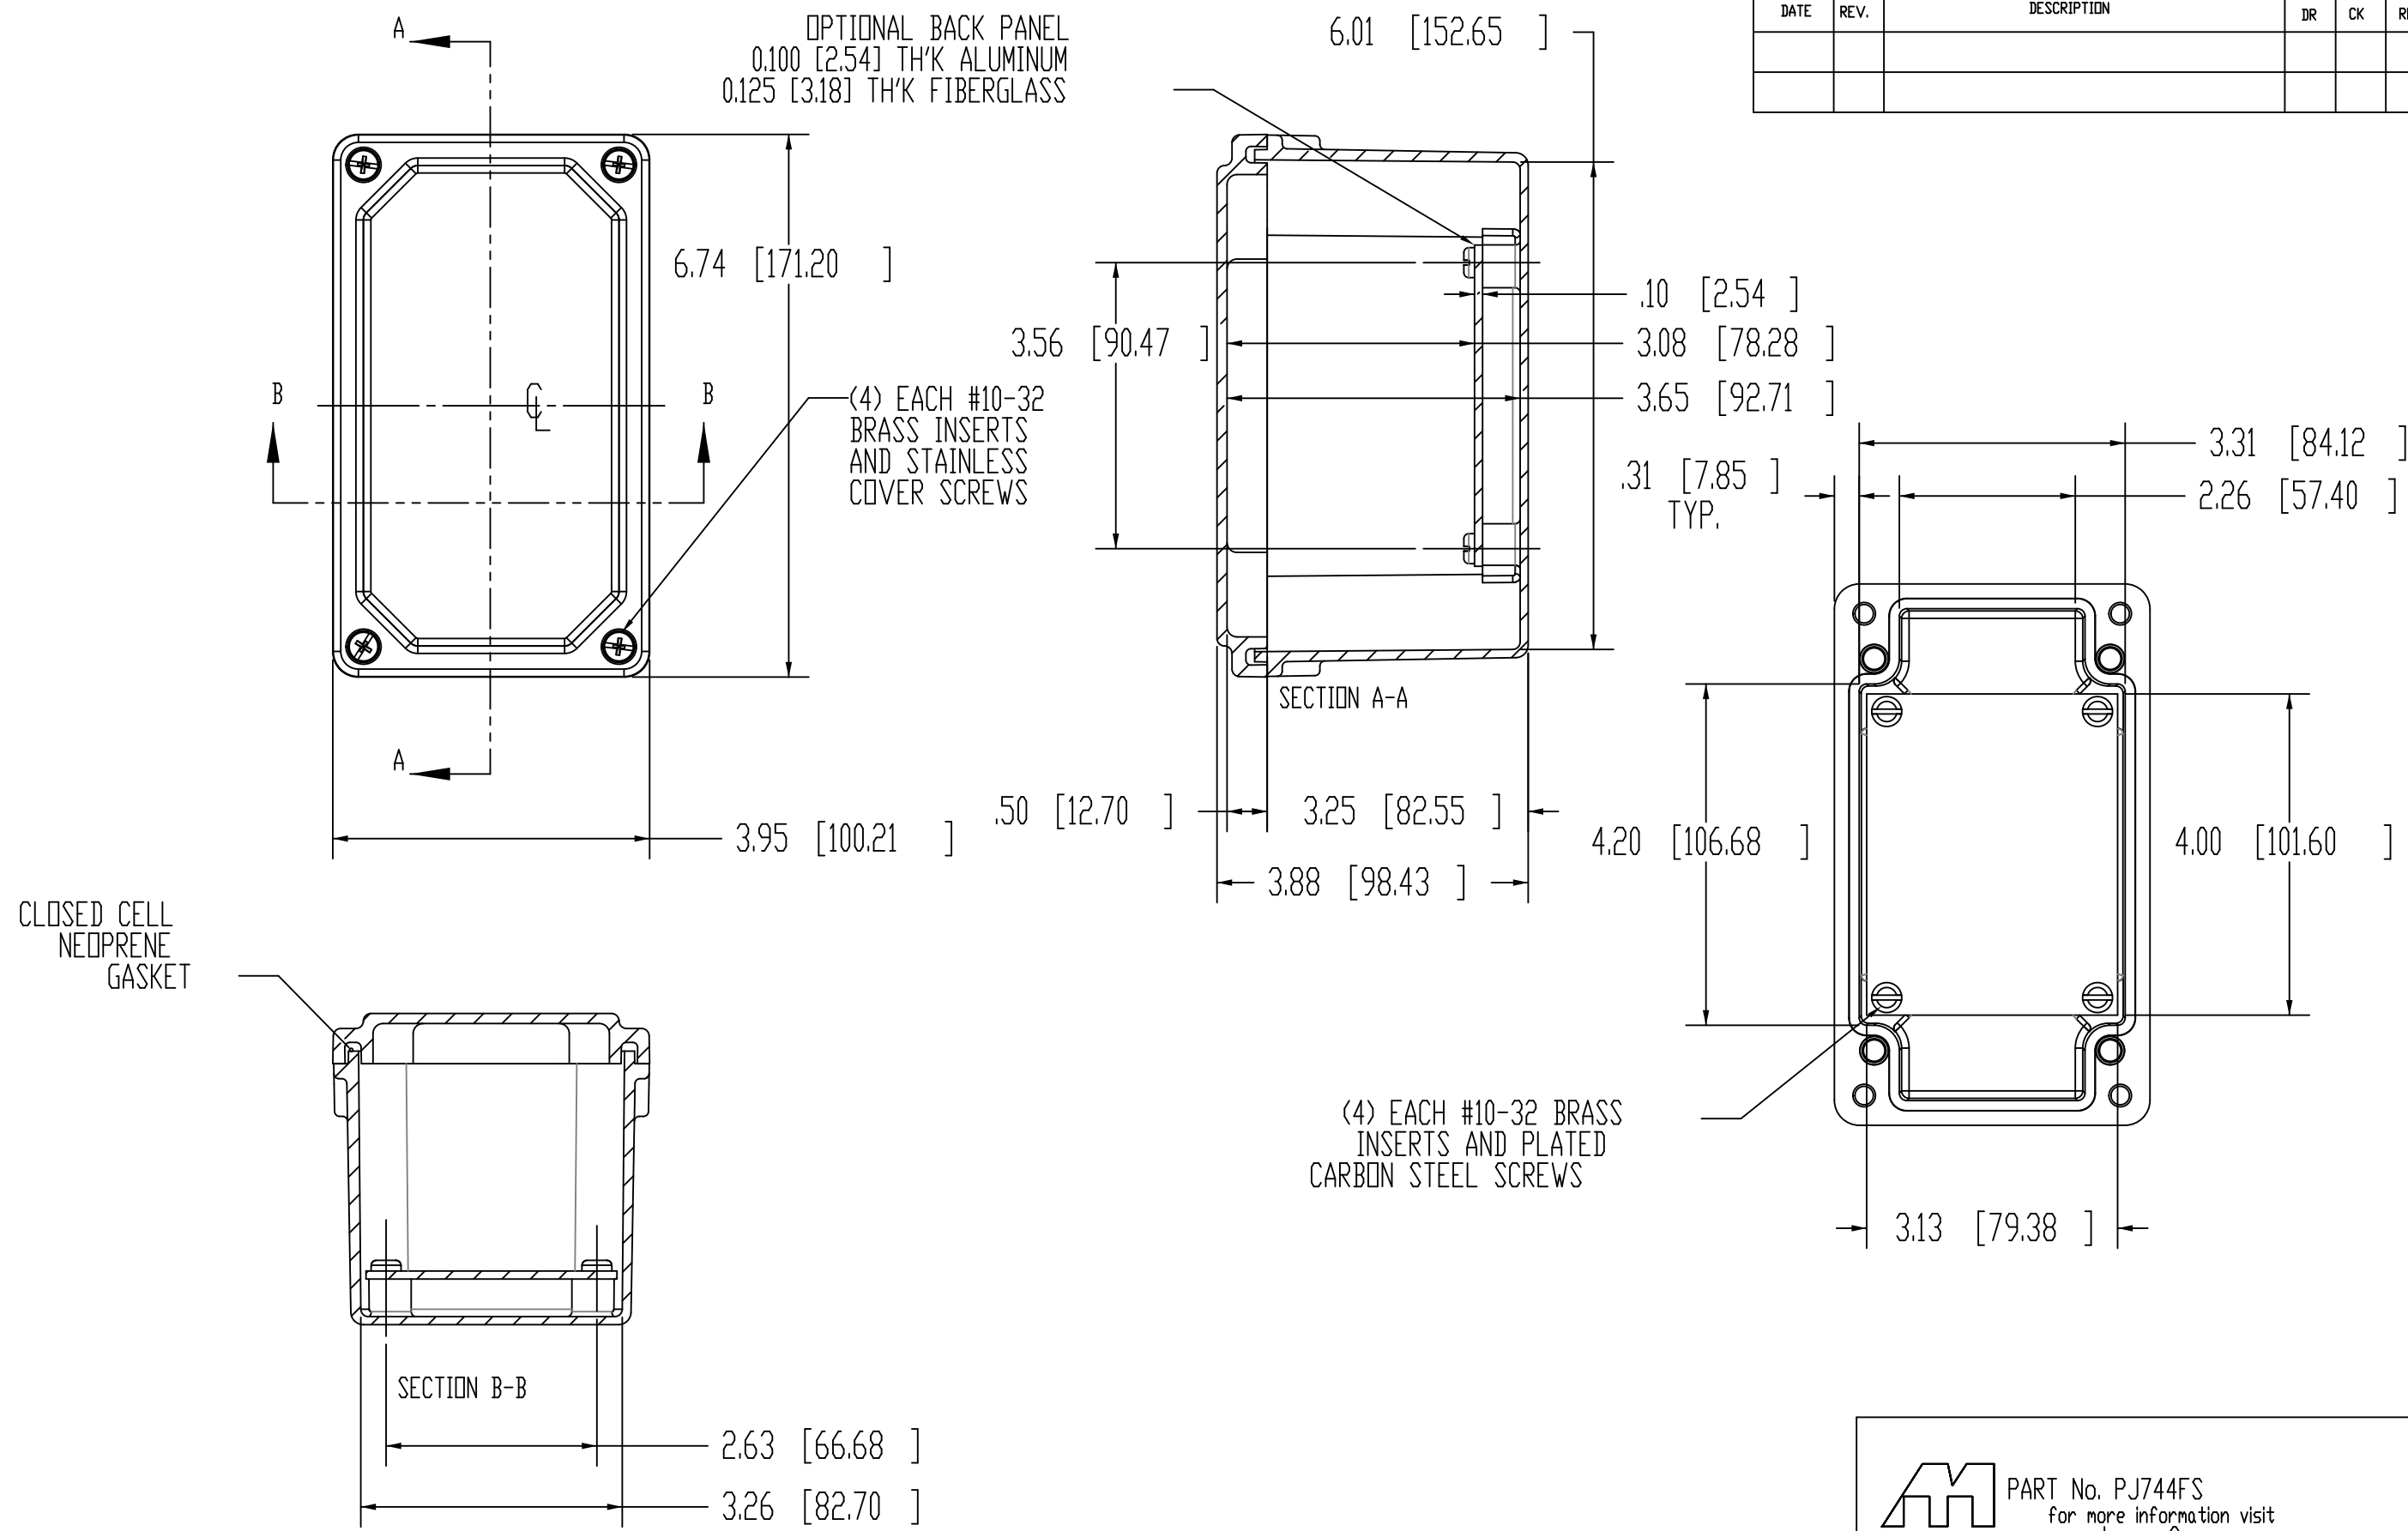

DATE	REV.	DESCRIPTION	DR	CK	REL

PART No. PJ744FS
 for more information visit
www.hammfg.com
 Data subject to change without notice
 Drawing Not to Scale