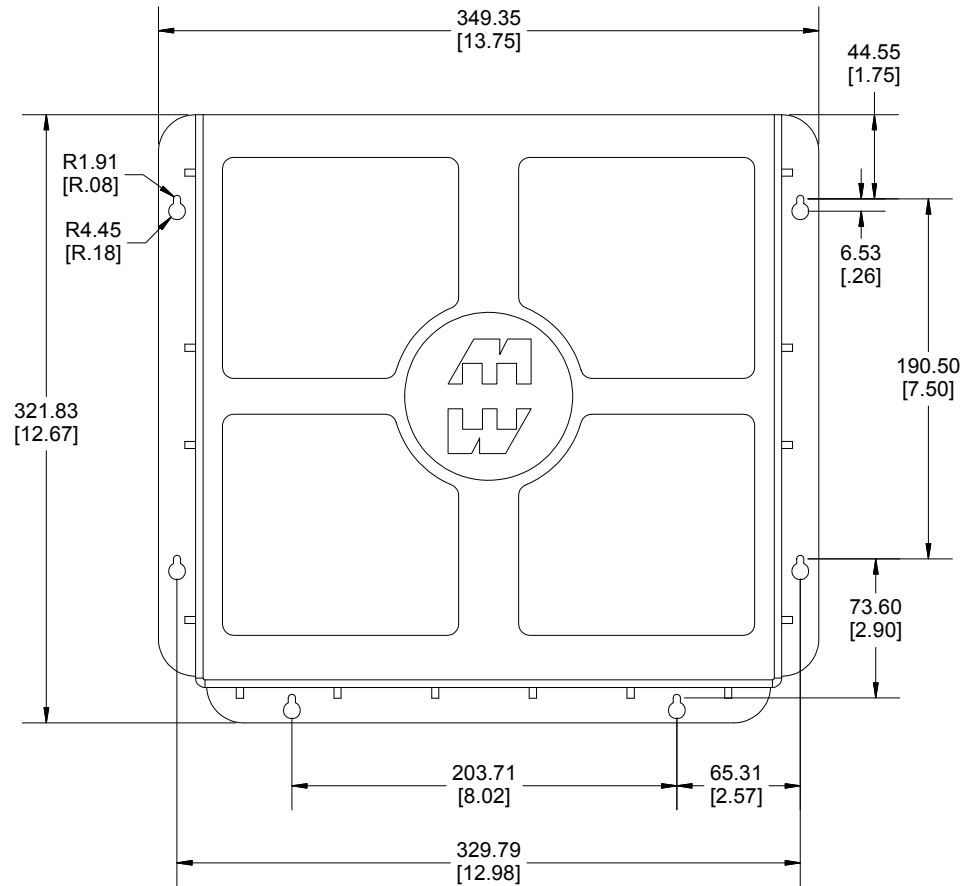

DOUBLE SIDED TAPE
INSTALLED ON FLANGES

Solid models of this enclosure available in STEP or IGES.
(Part number and text placement/orientation on our products are subject to change,
we do not recommend using them as a locating reference for modification purposes)

Dimensions:
mm
[inches]