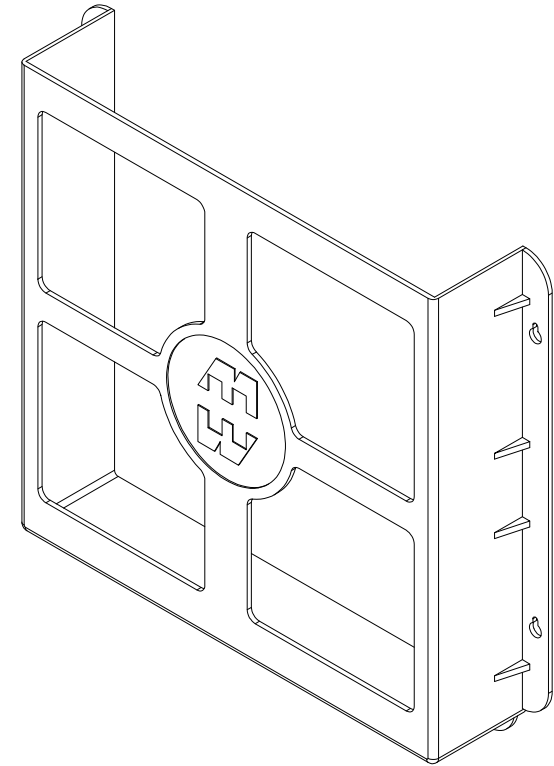

DOUBLE SIDED TAPE
INSTALLED ON FLANGES

Solid models of this enclosure available in STEP or IGES.
(Part number and text placement/orientation on our products are subject to change,
we do not recommend using them as a locating reference for modification purposes)

Dimensions:
mm
[inches]