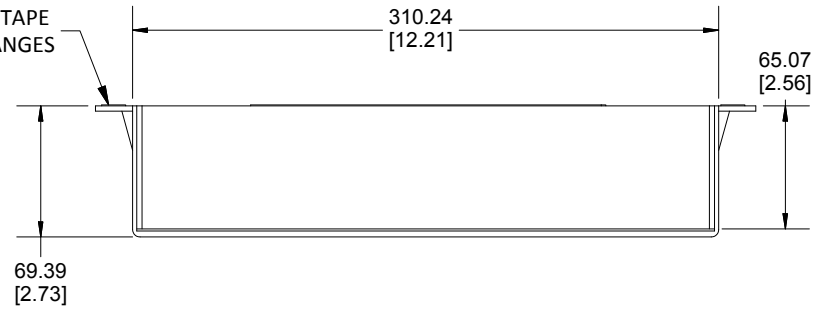

DOUBLE SIDED TAPE
INSTALLED ON FLANGES

Solid models of this enclosure available in STEP or IGES.
(Part number and text placement/orientation on our products are subject to change,
we do not recommend using them as a locating reference for modification purposes)

Dimensions:
mm
[inches]