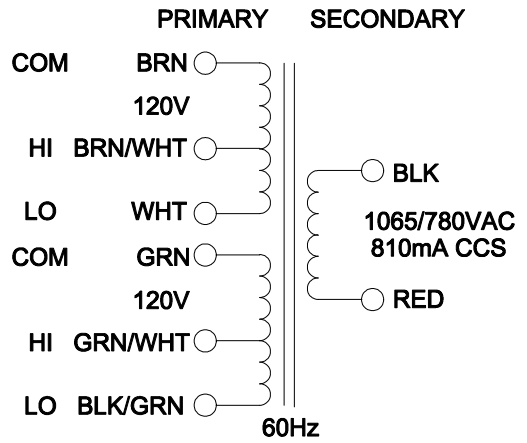

DIMENSIONS:	
A	6.375" ±0.063
B	5.875" ±0.125
C	5.313" ±0.063
D	5.313" ±0.063
E	4.125" ±0.063
G	0.281" X 0.563" ±0.015

HW **PWDP13241**
DRAKE L4B-6
 PRI: 120V/240V 60Hz
 PRI #1: BRN: COM; BRN/WHT: HI; WHT: LO
 PRI #2: GRN: COM; GRN/WHT: HI; BLK/GRN: LO
 SEC: BLK-RED: 780V - 1065V 810mA CCS
 MADE IN CANADA DATE

NOTE: ALL LEADS 12" OUT MIN.

ELECTRONIC DIVISION
 52 RANKIN PLACE,
 WATERLOO, ONTARIO, N2J 3Z5
 PH # (519) 886-6181
 FAX # (519) 886-9540

TITLE
DRAKE L4B-6

NO	DATE	REVISION	DWG. BY
0	02/14/22	RELEASED.	C.I.
			DATE
			02/14/22
			DIM IN(X)MM()