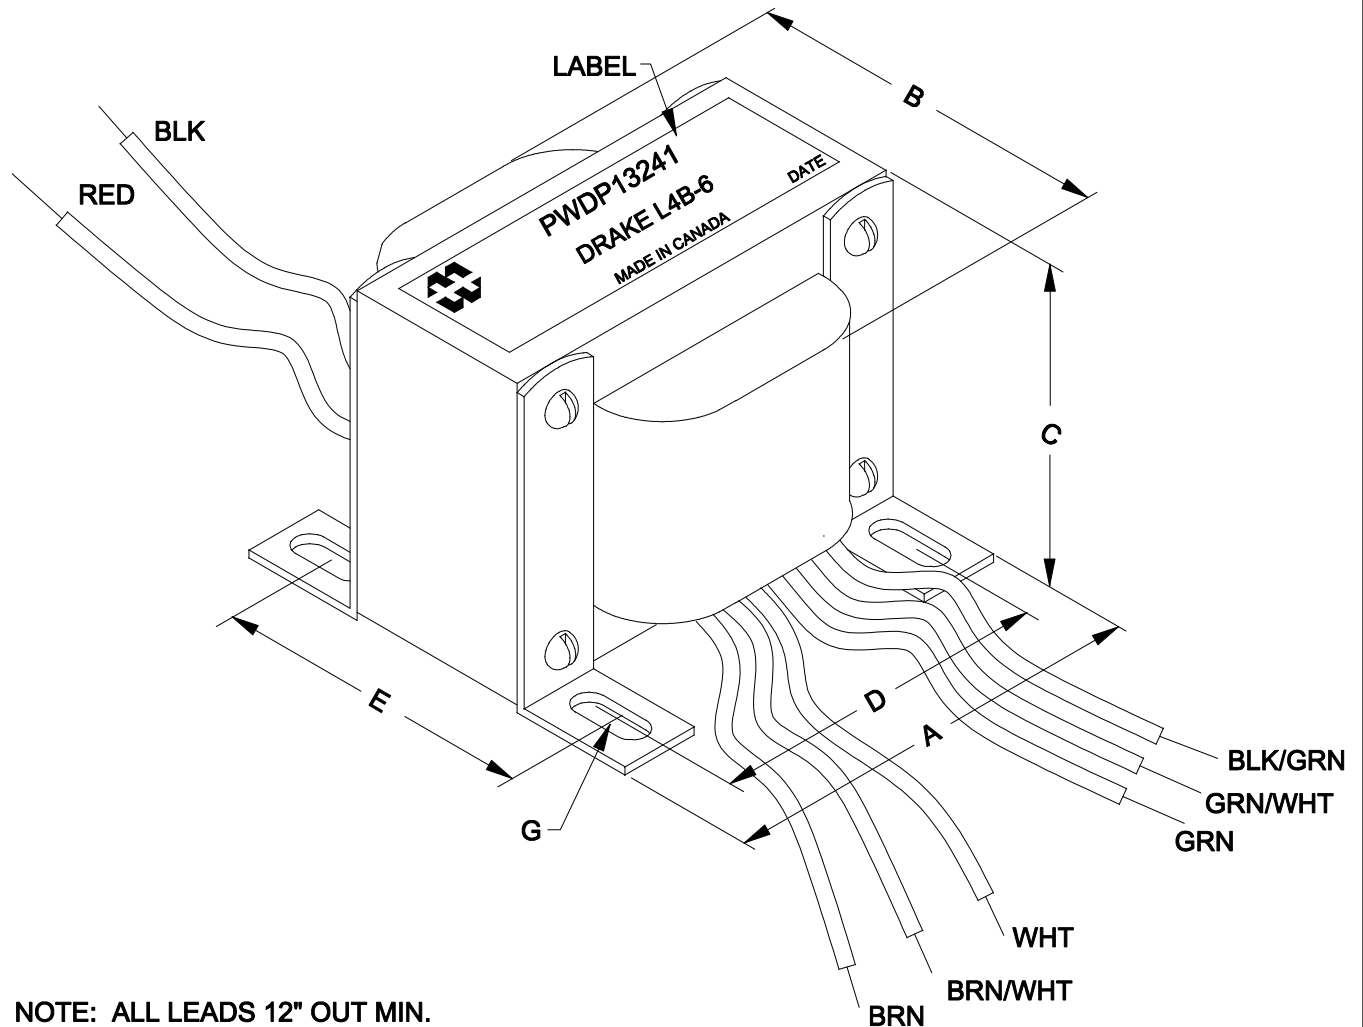

DIMENSIONS:	
A	6.375" ±0.063
B	5.875" ±0.125
C	5.313" ±0.063
D	5.313" ±0.063
E	4.125" ±0.063
G	0.281" X 0.563" ±0.015

HW **PWDP13241**
DRAKE L4B-6
 PRI: 120V/240V 60Hz
 PRI #1: BRN: COM; BRN/WHT: HI; WHT: LO
 PRI #2: GRN: COM; GRN/WHT: HI; BLK/GRN: LO
 SEC: BLK-RED: 780V - 1065V 810mA CCS
 MADE IN CANADA DATE

NOTE: ALL LEADS 12" OUT MIN.

ELECTRONIC DIVISION
 52 RANKIN PLACE,
 WATERLOO, ONTARIO, N2J 3Z5
 PH # (519) 886-6181
 FAX # (519) 886-9540

TITLE
DRAKE L4B-6

NO	DATE	REVISION	DWG. BY
0	02/14/22	RELEASED.	C.I.
			DATE
			02/14/22
			DIM IN(X)MM()

PWDP13241