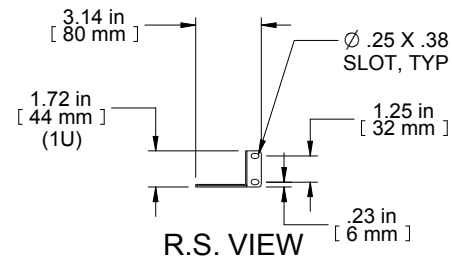

TOP VIEW

FRONT VIEW

ISOMETRIC VIEW

PART NUMBERS

RAAB2436BK | PAINTED BLACK SMOOTH

NOTES

MOUNTING HARDWARE NOT INCLUDED
SOLD IN PAIRS
ADJUSTABLE FLOATING DESIGN
COMPATIBLE WITH CABINETS & 4 POST RACKS

Data subject to change without notice. Isometric drawing not to scale.
Les données sont sujettes à changement sans préavis.