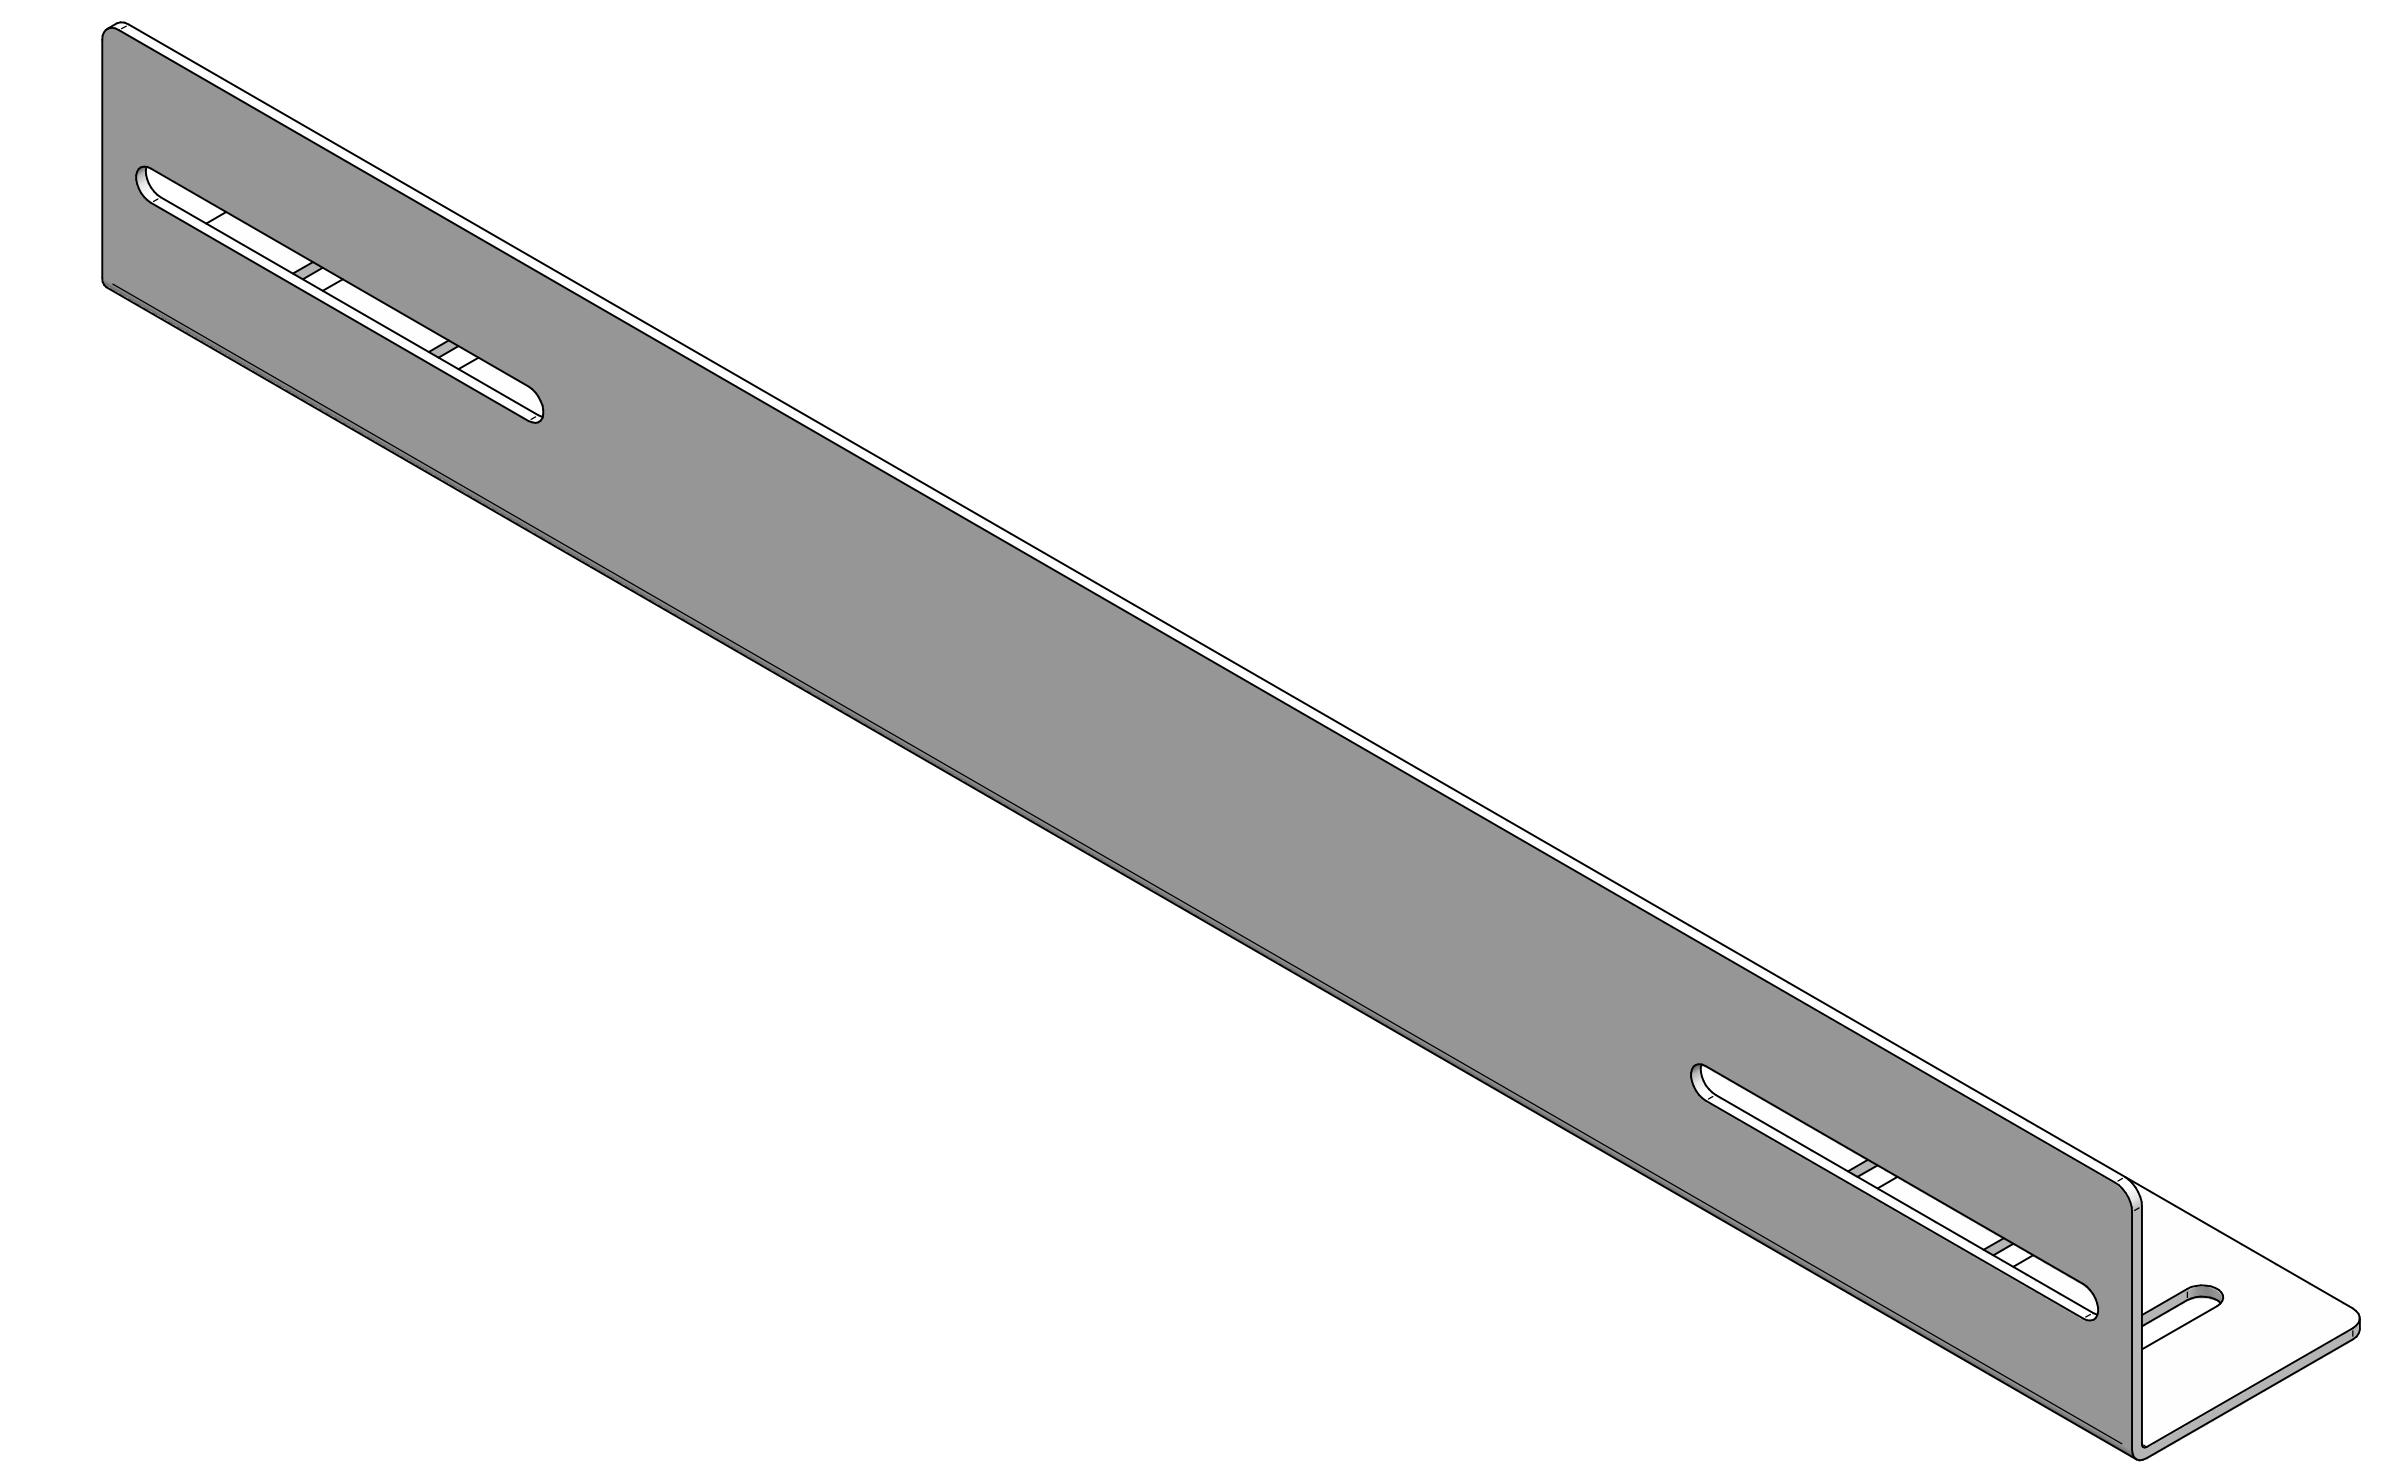

TOP VIEW

ISOMETRIC

FRONT VIEW

R.S. VIEW

PART NUMBERS	
RASA16BK3	PAINTED BLACK TEXTURED

NOTES

Sold in Pairs

Mounting Hardware Not Included