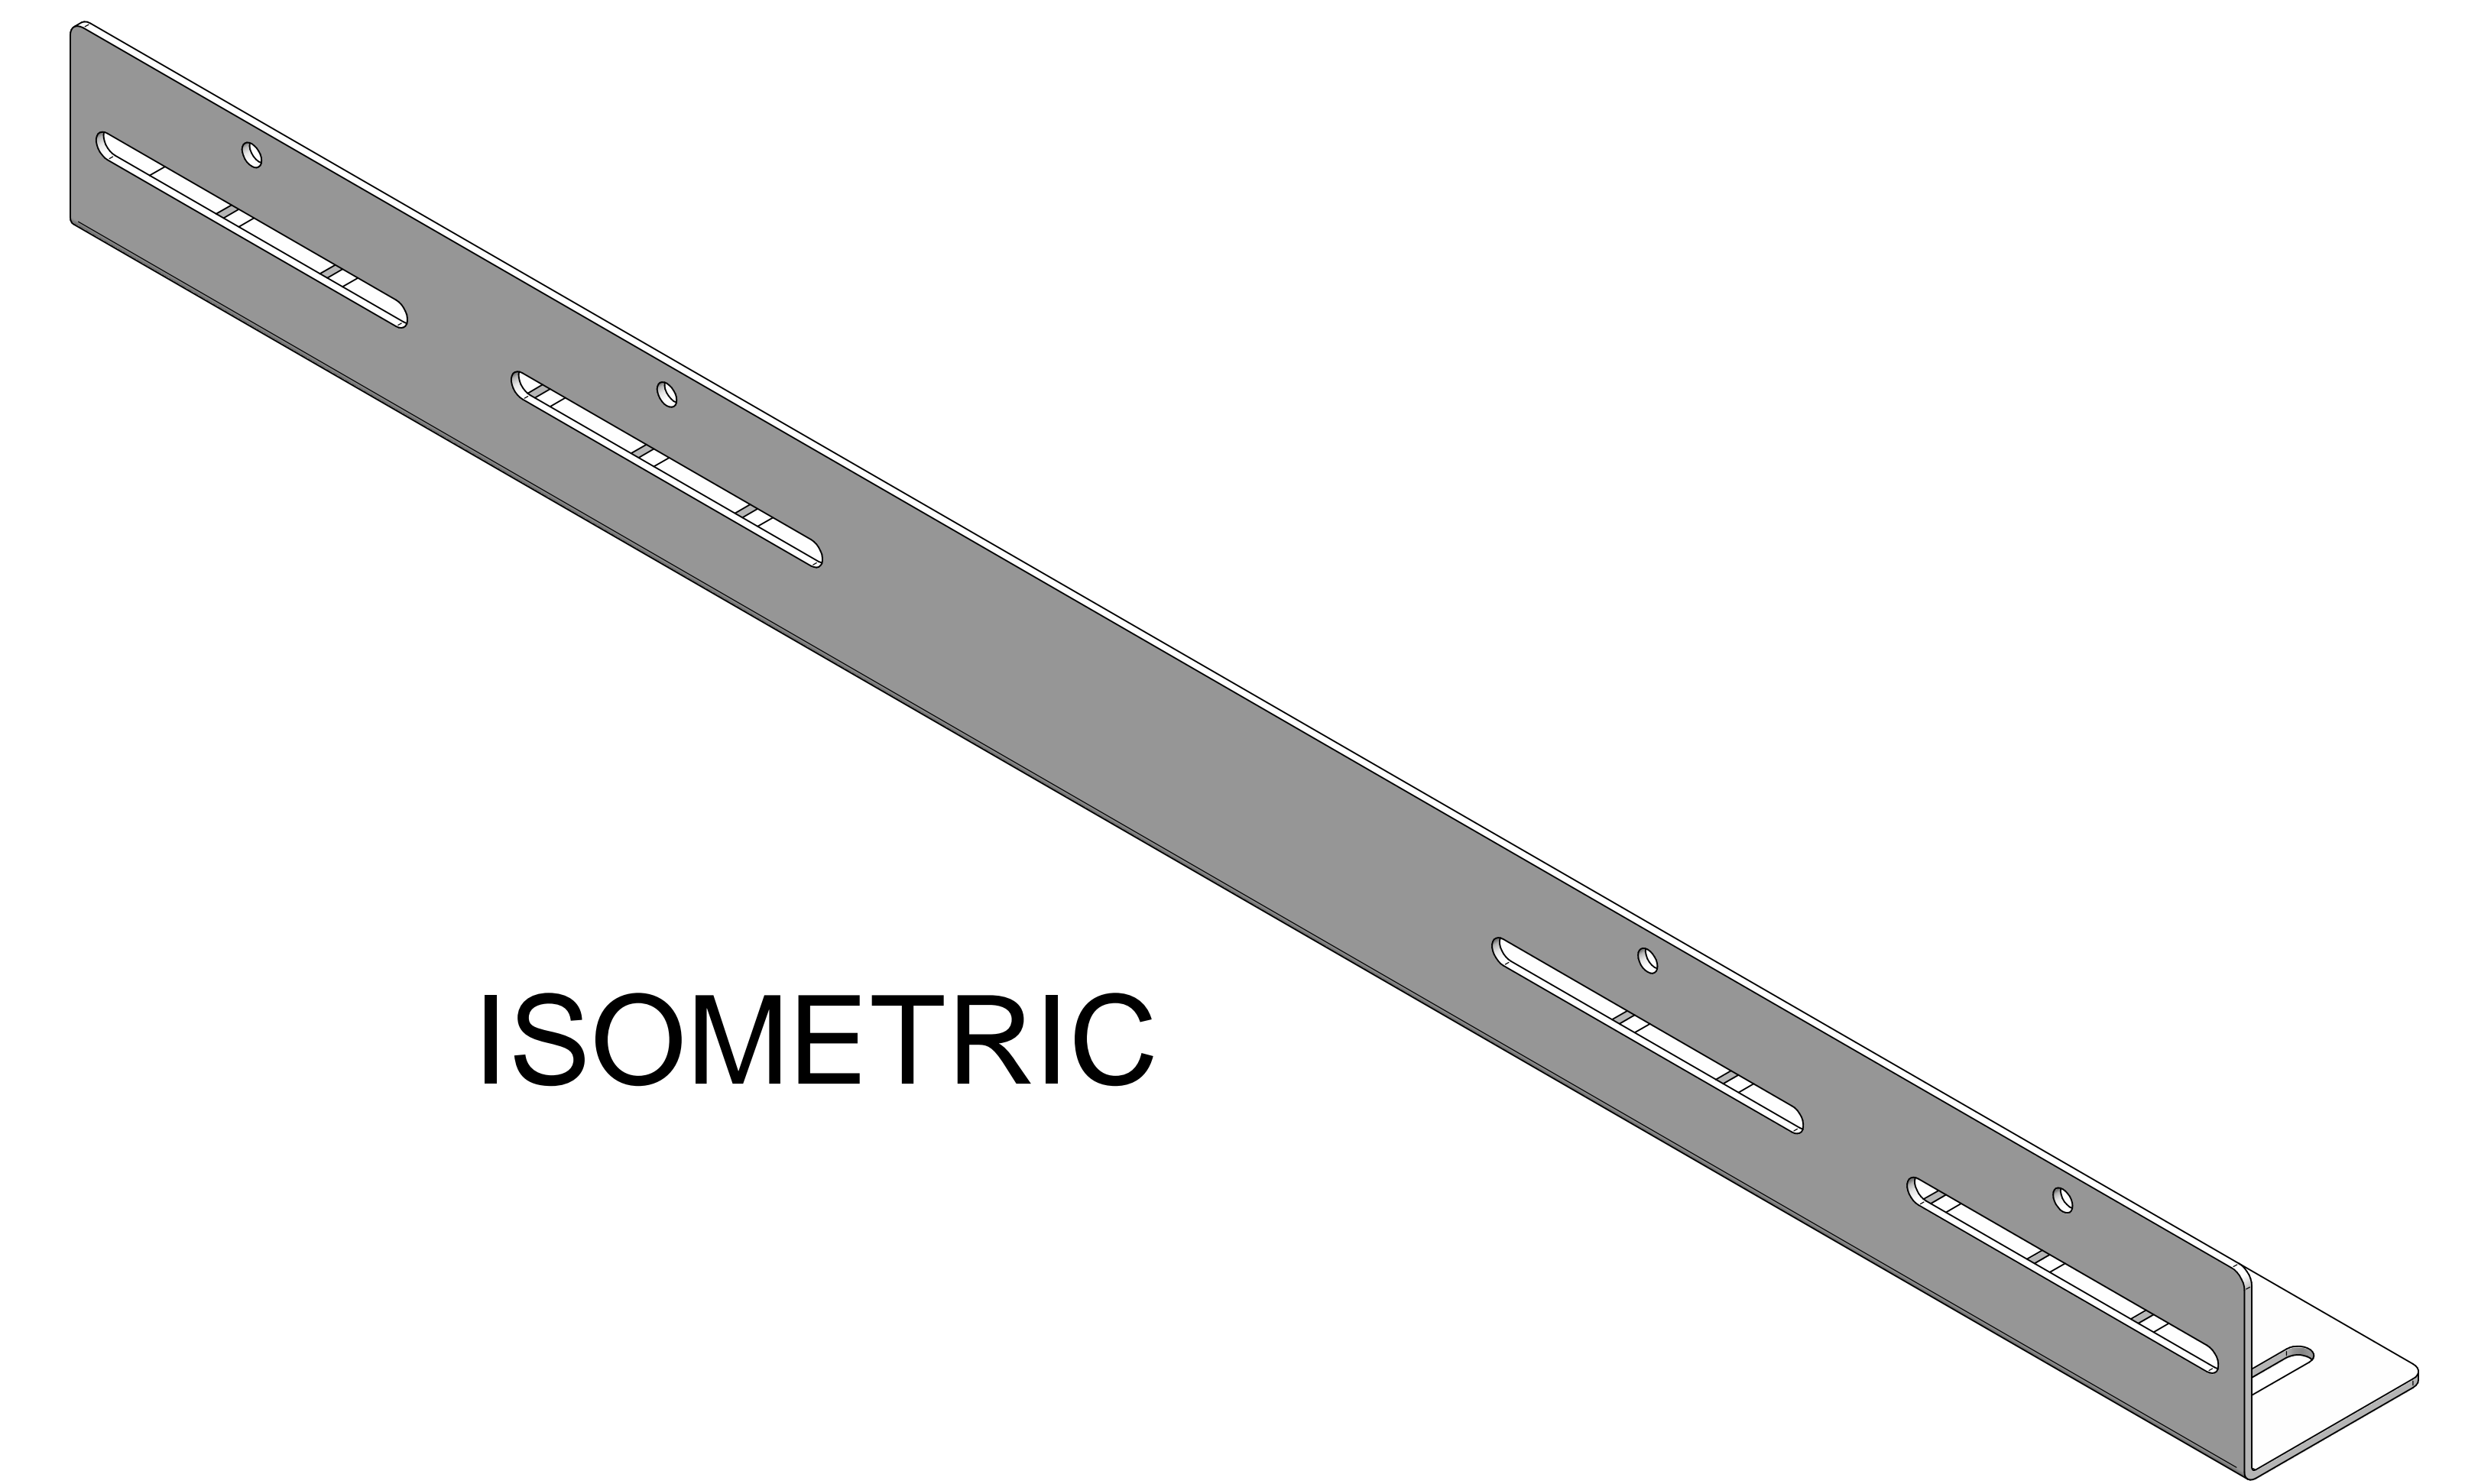

TOP VIEW

ISOMETRIC

FRONT VIEW

R.S. VIEW

PART NUMBERS	
RASA22BK3	PAINTED BLACK TEXTURED

NOTES

Sold in Pairs

Mounting Hardware Not Included