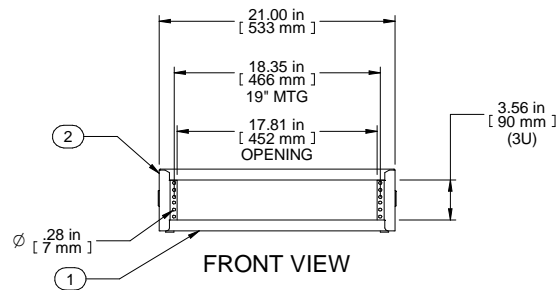

SECTION A-A

TOP VIEW

ISOMETRIC

L.S. VIEW

FRONT VIEW

R.S. VIEW

BOTTOM VIEW

Item Number	Title	Quantity
1	RCBS - BOTTOM	1
2	RCBS - TOP & SIDES	1
3	BLACK PLASTIC HANDLE	2
4	PLUG BUMPER	4

PART NUMBERS	
RCBS1900313BK1	PAINTED BLACK TEXTURED
RCBS1900313CG1	PAINTED CONT. GRAY TEXTURED
RCBS1900313LG1	PAINTED RAL7035 TEXTURED

**NOTES**  
 Shipped with a starter pack of 10-32 clip nuts and matching quantity 1421ABK black screws.

**Français**  
 Pour tous les détails sur nos produits, svp veuillez consulter notre site [www.hammondmfg.com](http://www.hammondmfg.com)  
 Data subject to change without notice. Isometric drawing not to scale.  
 Les données sont sujettes à changement sans préavis.