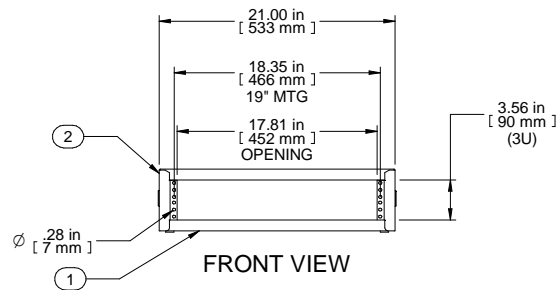

SECTION A-A

TOP VIEW

ISOMETRIC

L.S. VIEW

FRONT VIEW

R.S. VIEW

BOTTOM VIEW

Item Number	Title	Quantity
1	RCBS - BOTTOM	1
2	RCBS - TOP & SIDES	1
3	BLACK PLASTIC HANDLE	2
4	PLUG BUMPER	4

PART NUMBERS	
RCBS1900317BK1	PAINTED BLACK TEXTURED
RCBS1900317CG1	PAINTED CONT. GRAY TEXTURED
RCBS1900317LG1	PAINTED RAL7035 TEXTURED

NOTES
 Shipped with a starter pack of 10-32 clip nuts and matching quantity 1421ABK black screws.

Français
 Pour tous les détails sur nos produits, svp veuillez consulter notre site www.hammondmfg.com
 Data subject to change without notice. Isometric drawing not to scale.
 Les données sont sujettes à changement sans préavis.