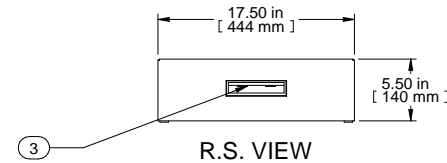

SECTION A-A

TOP VIEW

ISOMETRIC

L.S. VIEW

FRONT VIEW

R.S. VIEW

BOTTOM VIEW

Item Number	Title	Quantity
1	RCBS - BOTTOM	1
2	RCBS - TOP & SIDES	1
3	BLACK PLASTIC HANDLE	2
4	PLUG BUMPER	4

PART NUMBERS	
RCBS1900317BK1	PAINTED BLACK TEXTURED
RCBS1900317CG1	PAINTED CONT. GRAY TEXTURED
RCBS1900317LG1	PAINTED RAL7035 TEXTURED

NOTES
 Shipped with a starter pack of 10-32 clip nuts and matching quantity 1421ABK black screws.

Français
 Pour tous les détails sur nos produits, svp veuillez consulter notre site www.hammondmfg.com
 Data subject to change without notice. Isometric drawing not to scale.
 Les données sont sujettes à changement sans préavis.