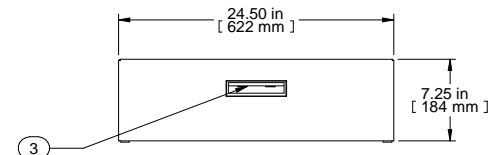

SECTION A-A

TOP VIEW

ISOMETRIC

L.S. VIEW

FRONT VIEW

R.S. VIEW

BOTTOM VIEW

Item Number	Title	Quantity
1	RCBS - BOTTOM	1
2	RCBS - TOP & SIDES	1
3	BLACK PLASTIC HANDLE	2
4	PLUG BUMPER	4

PART NUMBERS	
RCBS1900524BK1	PAINTED BLACK TEXTURED
RCBS1900524CG1	PAINTED CONT. GRAY TEXTURED
RCBS1900524LG1	PAINTED RAL7035 TEXTURED

**NOTES**  
 Shipped with a starter pack of 10-32 clip nuts and matching quantity 1421ABK black screws.