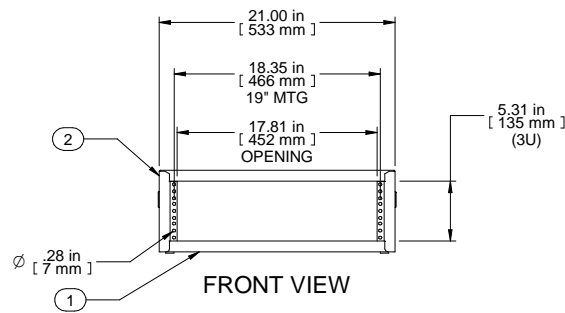

SECTION A-A

TOP VIEW

ISOMETRIC

L.S. VIEW

FRONT VIEW

R.S. VIEW

BOTTOM VIEW

Item Number	Title	Quantity
1	RCBS - BOTTOM	1
2	RCBS - TOP & SIDES	1
3	BLACK PLASTIC HANDLE	2
4	PLUG BUMPER	4

PART NUMBERS	
RCBS1900524BK1	PAINTED BLACK TEXTURED
RCBS1900524CG1	PAINTED CONT. GRAY TEXTURED
RCBS1900524LG1	PAINTED RAL7035 TEXTURED

**NOTES**  
 Shipped with a starter pack of 10-32 clip nuts and matching quantity 1421ABK black screws.

**Français**  
 Pour tous les détails sur nos produits, svp veuillez consulter notre site [www.hammondmfg.com](http://www.hammondmfg.com)  
 Data subject to change without notice. Isometric drawing not to scale.  
 Les données sont sujettes à changement sans préavis.