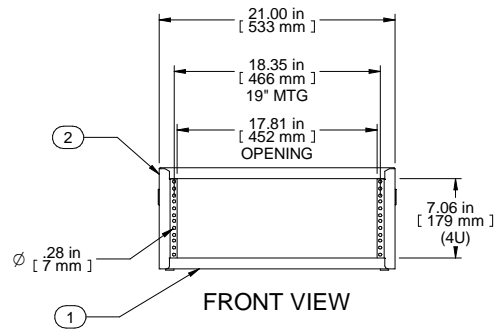

SECTION A-A

TOP VIEW

ISOMETRIC

L.S. VIEW

FRONT VIEW

R.S. VIEW

BOTTOM VIEW

Item Number	Title	Quantity
1	RCBS - BOTTOM	1
2	RCBS - TOP & SIDES	1
3	BLACK PLASTIC HANDLE	2
4	PLUG BUMPER	4