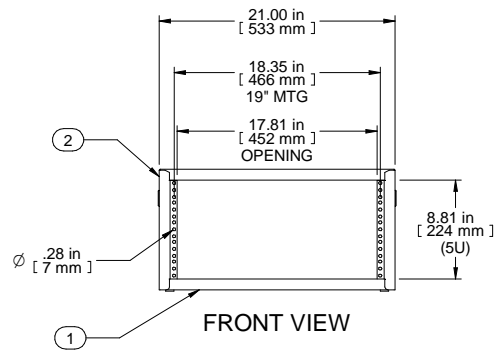

SECTION A-A

TOP VIEW

ISOMETRIC

L.S. VIEW

FRONT VIEW

R.S. VIEW

BOTTOM VIEW

Item Number	Title	Quantity
1	RCBS - BOTTOM	1
2	RCBS - TOP & SIDES	1
3	BLACK PLASTIC HANDLE	2
4	PLUG BUMPER	4

PART NUMBERS	
RCBS1900817BK1	PAINTED BLACK TEXTURED
RCBS1900817CG1	PAINTED CONT. GRAY TEXTURED
RCBS1900817LG1	PAINTED RAL7035 TEXTURED

**NOTES**  
 Shipped with a starter pack of 10-32 clip nuts and matching quantity 1421ABK black screws.