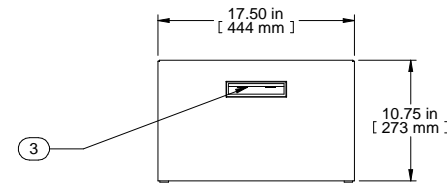

SECTION A-A

TOP VIEW

ISOMETRIC

L.S. VIEW

FRONT VIEW

R.S. VIEW

BOTTOM VIEW

Item Number	Title	Quantity
1	RCBS - BOTTOM	1
2	RCBS - TOP & SIDES	1
3	BLACK PLASTIC HANDLE	2
4	PLUG BUMPER	4

PART NUMBERS	
RCBS1900817BK1	PAINTED BLACK TEXTURED
RCBS1900817CG1	PAINTED CONT. GRAY TEXTURED
RCBS1900817LG1	PAINTED RAL7035 TEXTURED

**NOTES**  
 Shipped with a starter pack of 10-32 clip nuts and matching quantity 1421ABK black screws.