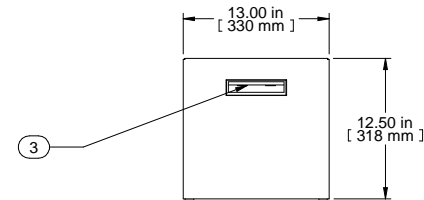

SECTION A-A

TOP VIEW

ISOMETRIC

L.S. VIEW

FRONT VIEW

R.S. VIEW

BOTTOM VIEW

Item Number	Title	Quantity
1	RCBS - BOTTOM	1
2	RCBS - TOP & SIDES	1
3	BLACK PLASTIC HANDLE	2
4	PLUG BUMPER	4

PART NUMBERS	
RCBS1901013BK1	PAINTED BLACK TEXTURED
RCBS1901013CG1	PAINTED CONT. GRAY TEXTURED
RCBS1901013LG1	PAINTED RAL7035 TEXTURED

NOTES
 Shipped with a starter pack of 10-32 clip nuts and matching quantity 1421ABK black screws.

Français
 Pour tous les détails sur nos produits, svp veuillez consulter notre site www.hammondmg.com
 Data subject to change without notice. Isometric drawing not to scale.
 Les données sont sujettes à changement sans préavis.