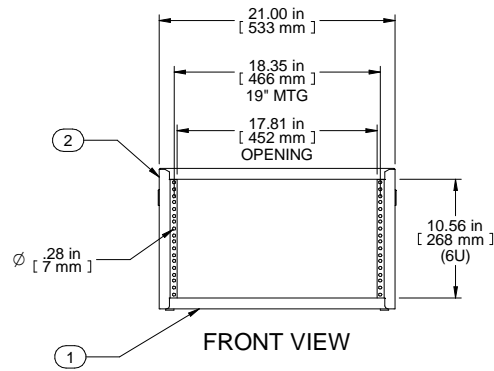

SECTION A-A

TOP VIEW

ISOMETRIC

L.S. VIEW

FRONT VIEW

R.S. VIEW

BOTTOM VIEW

Item Number	Title	Quantity
1	RCBS - BOTTOM	1
2	RCBS - TOP & SIDES	1
3	BLACK PLASTIC HANDLE	2
4	PLUG BUMPER	4

PART NUMBERS	
RCBS1901013BK1	PAINTED BLACK TEXTURED
RCBS1901013CG1	PAINTED CONT. GRAY TEXTURED
RCBS1901013LG1	PAINTED RAL7035 TEXTURED

NOTES
 Shipped with a starter pack of 10-32 clip nuts and matching quantity 1421ABK black screws.