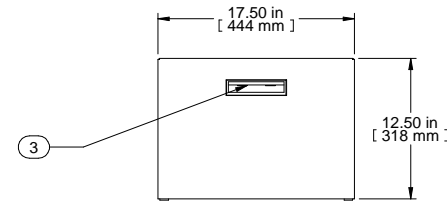

SECTION A-A

TOP VIEW

ISOMETRIC

L.S. VIEW

FRONT VIEW

R.S. VIEW

BOTTOM VIEW

Item Number	Title	Quantity
1	RCBS - BOTTOM	1
2	RCBS - TOP & SIDES	1
3	BLACK PLASTIC HANDLE	2
4	PLUG BUMPER	4

PART NUMBERS	
RCBS1901017BK1	PAINTED BLACK TEXTURED
RCBS1901017CG1	PAINTED CONT. GRAY TEXTURED
RCBS1901017LG1	PAINTED RAL7035 TEXTURED

**NOTES**  
 Shipped with a starter pack of 10-32 clip nuts and matching quantity 1421ABK black screws.