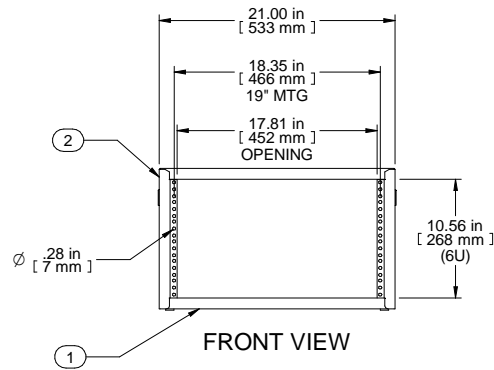

SECTION A-A

TOP VIEW

ISOMETRIC

L.S. VIEW

FRONT VIEW

R.S. VIEW

BOTTOM VIEW

Item Number	Title	Quantity
1	RCBS - BOTTOM	1
2	RCBS - TOP & SIDES	1
3	BLACK PLASTIC HANDLE	2
4	PLUG BUMPER	4

PART NUMBERS	
RCBS1901017BK1	PAINTED BLACK TEXTURED
RCBS1901017CG1	PAINTED CONT. GRAY TEXTURED
RCBS1901017LG1	PAINTED RAL7035 TEXTURED

**NOTES**  
 Shipped with a starter pack of 10-32 clip nuts and matching quantity 1421ABK black screws.