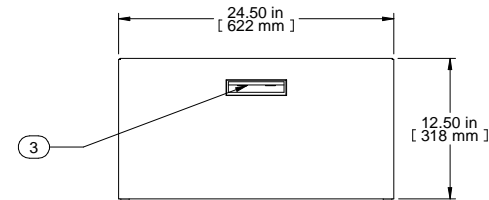

SECTION A-A

TOP VIEW

ISOMETRIC

L.S. VIEW

FRONT VIEW

R.S. VIEW

BOTTOM VIEW

Item Number	Title	Quantity
1	RCBS - BOTTOM	1
2	RCBS - TOP & SIDES	1
3	BLACK PLASTIC HANDLE	2
4	PLUG BUMPER	4

PART NUMBERS	
RCBS1901024BK1	PAINTED BLACK TEXTURED
RCBS1901024CG1	PAINTED CONT. GRAY TEXTURED
RCBS1901024LG1	PAINTED RAL7035 TEXTURED

NOTES
 Shipped with a starter pack of 10-32 clip nuts and matching quantity 1421ABK black screws.