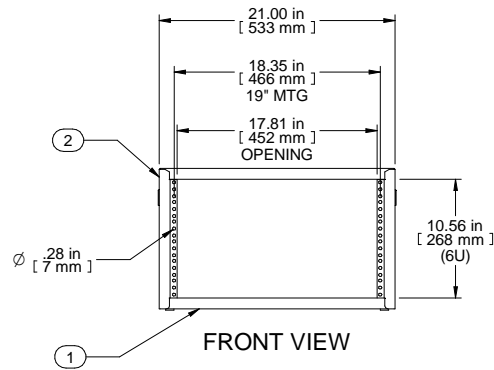

SECTION A-A

TOP VIEW

ISOMETRIC

L.S. VIEW

FRONT VIEW

R.S. VIEW

BOTTOM VIEW

Item Number	Title	Quantity
1	RCBS - BOTTOM	1
2	RCBS - TOP & SIDES	1
3	BLACK PLASTIC HANDLE	2
4	PLUG BUMPER	4

PART NUMBERS	
RCBS1901024BK1	PAINTED BLACK TEXTURED
RCBS1901024CG1	PAINTED CONT. GRAY TEXTURED
RCBS1901024LG1	PAINTED RAL7035 TEXTURED

NOTES
 Shipped with a starter pack of 10-32 clip nuts and matching quantity 1421ABK black screws.