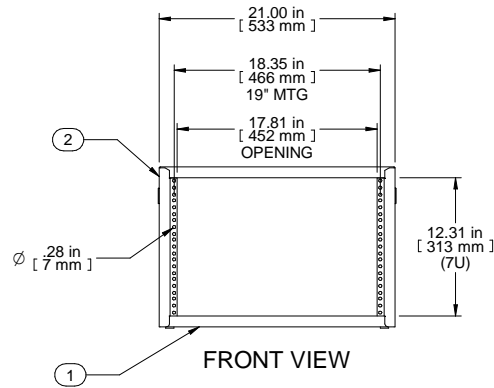

SECTION A-A

TOP VIEW

ISOMETRIC

L.S. VIEW

FRONT VIEW

R.S. VIEW

BOTTOM VIEW

Item Number	Title	Quantity
1	RCBS - BOTTOM	1
2	RCBS - TOP & SIDES	1
3	BLACK PLASTIC HANDLE	2
4	PLUG BUMPER	4

PART NUMBERS	
RCBS1901213BK1	PAINTED BLACK TEXTURED
RCBS1901213CG1	PAINTED CONT. GRAY TEXTURED
RCBS1901213LG1	PAINTED RAL7035 TEXTURED

**NOTES**  
 Shipped with a starter pack of 10-32 clip nuts and matching quantity 1421ABK black screws.