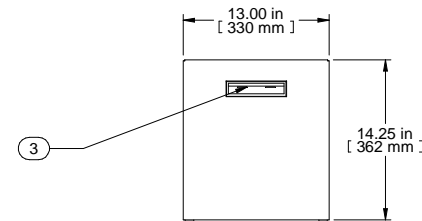

SECTION A-A

TOP VIEW

ISOMETRIC

L.S. VIEW

FRONT VIEW

R.S. VIEW

BOTTOM VIEW

Item Number	Title	Quantity
1	RCBS - BOTTOM	1
2	RCBS - TOP & SIDES	1
3	BLACK PLASTIC HANDLE	2
4	PLUG BUMPER	4

PART NUMBERS	
RCBS1901213BK1	PAINTED BLACK TEXTURED
RCBS1901213CG1	PAINTED CONT. GRAY TEXTURED
RCBS1901213LG1	PAINTED RAL7035 TEXTURED

**NOTES**  
 Shipped with a starter pack of 10-32 clip nuts and matching quantity 1421ABK black screws.