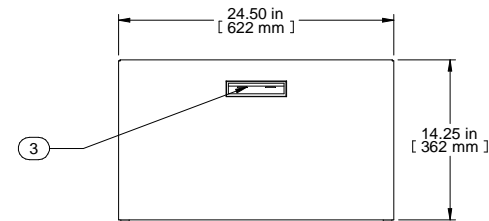

SECTION A-A

TOP VIEW

ISOMETRIC

L.S. VIEW

FRONT VIEW

R.S. VIEW

BOTTOM VIEW

Item Number	Title	Quantity
1	RCBS - BOTTOM	1
2	RCBS - TOP & SIDES	1
3	BLACK PLASTIC HANDLE	2
4	PLUG BUMPER	4

PART NUMBERS	
RCBS1901224BK1	PAINTED BLACK TEXTURED
RCBS1901224CG1	PAINTED CONT. GRAY TEXTURED
RCBS1901224LG1	PAINTED RAL7035 TEXTURED

NOTES
 Shipped with a starter pack of 10-32 clip nuts and matching quantity 1421ABK black screws.

Français
 Pour tous les détails sur nos produits, svp veuillez consulter notre site www.hammondmfg.com
 Data subject to change without notice. Isometric drawing not to scale.
 Les données sont sujettes à changement sans préavis.