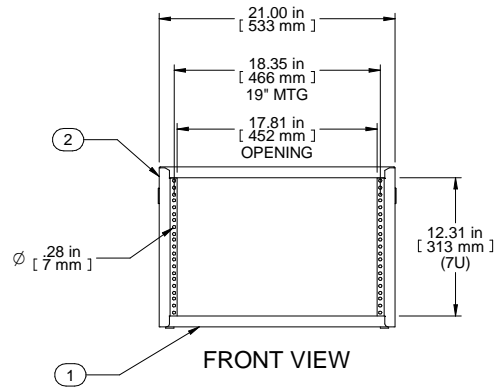

SECTION A-A

TOP VIEW

ISOMETRIC

L.S. VIEW

FRONT VIEW

R.S. VIEW

BOTTOM VIEW

Item Number	Title	Quantity
1	RCBS - BOTTOM	1
2	RCBS - TOP & SIDES	1
3	BLACK PLASTIC HANDLE	2
4	PLUG BUMPER	4

PART NUMBERS	
RCBS1901224BK1	PAINTED BLACK TEXTURED
RCBS1901224CG1	PAINTED CONT. GRAY TEXTURED
RCBS1901224LG1	PAINTED RAL7035 TEXTURED

NOTES
 Shipped with a starter pack of 10-32 clip nuts and matching quantity 1421ABK black screws.