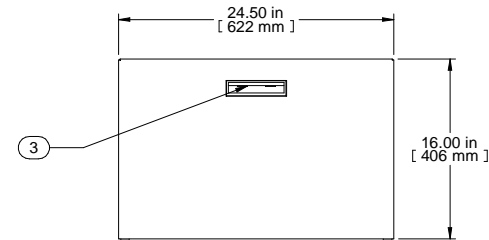

SECTION A-A

TOP VIEW

ISOMETRIC

L.S. VIEW

FRONT VIEW

R.S. VIEW

BOTTOM VIEW

Item Number	Title	Quantity
1	RCBS - BOTTOM	1
2	RCBS - TOP & SIDES	1
3	BLACK PLASTIC HANDLE	2
4	PLUG BUMPER	4

PART NUMBERS	
RCBS1901424BK1	PAINTED BLACK TEXTURED
RCBS1901424CG1	PAINTED CONT. GRAY TEXTURED
RCBS1901424LG1	PAINTED RAL7035 TEXTURED

NOTES
 Shipped with a starter pack of 10-32 clip nuts and matching quantity 1421ABK black screws.

Français
 Pour tous les détails sur nos produits, svp veuillez consulter notre site www.hammondmfg.com
 Data subject to change without notice. Isometric drawing not to scale.
 Les données sont sujettes à changement sans préavis.