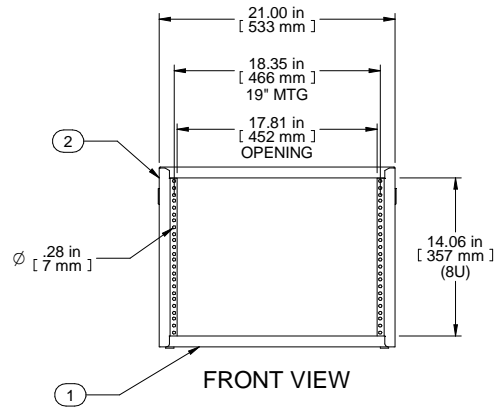

SECTION A-A

TOP VIEW

ISOMETRIC

L.S. VIEW

FRONT VIEW

R.S. VIEW

BOTTOM VIEW

Item Number	Title	Quantity
1	RCBS - BOTTOM	1
2	RCBS - TOP & SIDES	1
3	BLACK PLASTIC HANDLE	2
4	PLUG BUMPER	4

PART NUMBERS	
RCBS1901424BK1	PAINTED BLACK TEXTURED
RCBS1901424CG1	PAINTED CONT. GRAY TEXTURED
RCBS1901424LG1	PAINTED RAL7035 TEXTURED

NOTES
 Shipped with a starter pack of 10-32 clip nuts and matching quantity 1421ABK black screws.