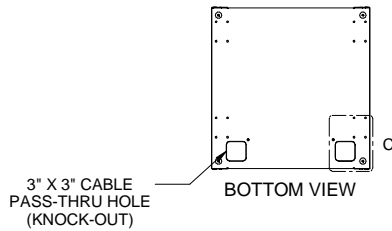

1.50 X 10.00  
GLAND OPENING  
(KNOCK-OUT)

Item Number	Title	Quantity
1	RCSC - BOTTOM PANEL	1
2	RCSC - SIDE FRAME	2
3	RCSC - TOP PANEL	1
4	RCSC - 24U PUNCHED PANEL RAIL	4
5	PLUG - 1.00" DIA. HOLE	4
6	SCREW M6 X 1.0 X 12MM	8
7	PLUG - 0.38" X 1.13" CUTOUT	8

**PART NUMBERS**  
RCSC1904224BK1 PAINTED BLACK TEXTURED

**NOTES**  
Shipped knockdown for handling ease and protection.  
See Hammond Website for Additional Accessories.

**Français**  
Pour tous les détails sur nos produits,  
svp veuillez consulter notre site [www.hammondmf.com](http://www.hammondmf.com)  
Data subject to change without notice. Isometric drawing not to scale.  
Les données sont sujettes à changement sans préavis.