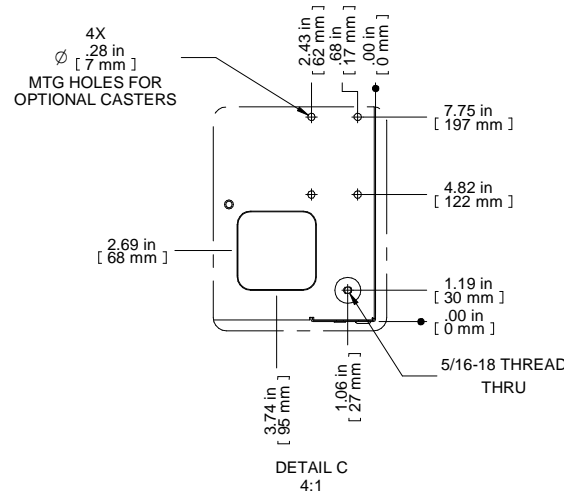

1.50 X 10.00  
GLAND OPENING  
(KNOCK-OUT)

Item Number	Title	Quantity
1	RCSC - BOTTOM PANEL	1
2	RCSC - SIDE FRAME	2
3	RCSC - TOP PANEL	1
4	RCSC - 24U PUNCHED PANEL RAIL	4
5	PLUG - 1.00" DIA. HOLE	4
6	SCREW M6 X 1.0 X 12MM	8
7	PLUG - 0.38" X 1.13" CUTOUT	8

**PART NUMBERS**  
RCSC1904224BK1 PAINTED BLACK TEXTURED

**NOTES**  
Shipped knockdown for handling ease and protection.  
See Hammond Website for Additional Accessories.

**Français**  
Pour tous les détails sur nos produits,  
svp veuillez consulter notre site [www.hammondmf.com](http://www.hammondmf.com)  
Data subject to change without notice. Isometric drawing not to scale.  
Les données sont sujettes à changement sans préavis.

**HAMMOND MANUFACTURING**  
[www.hammondmf.com](http://www.hammondmf.com)

PART NO.

RCSC1904224