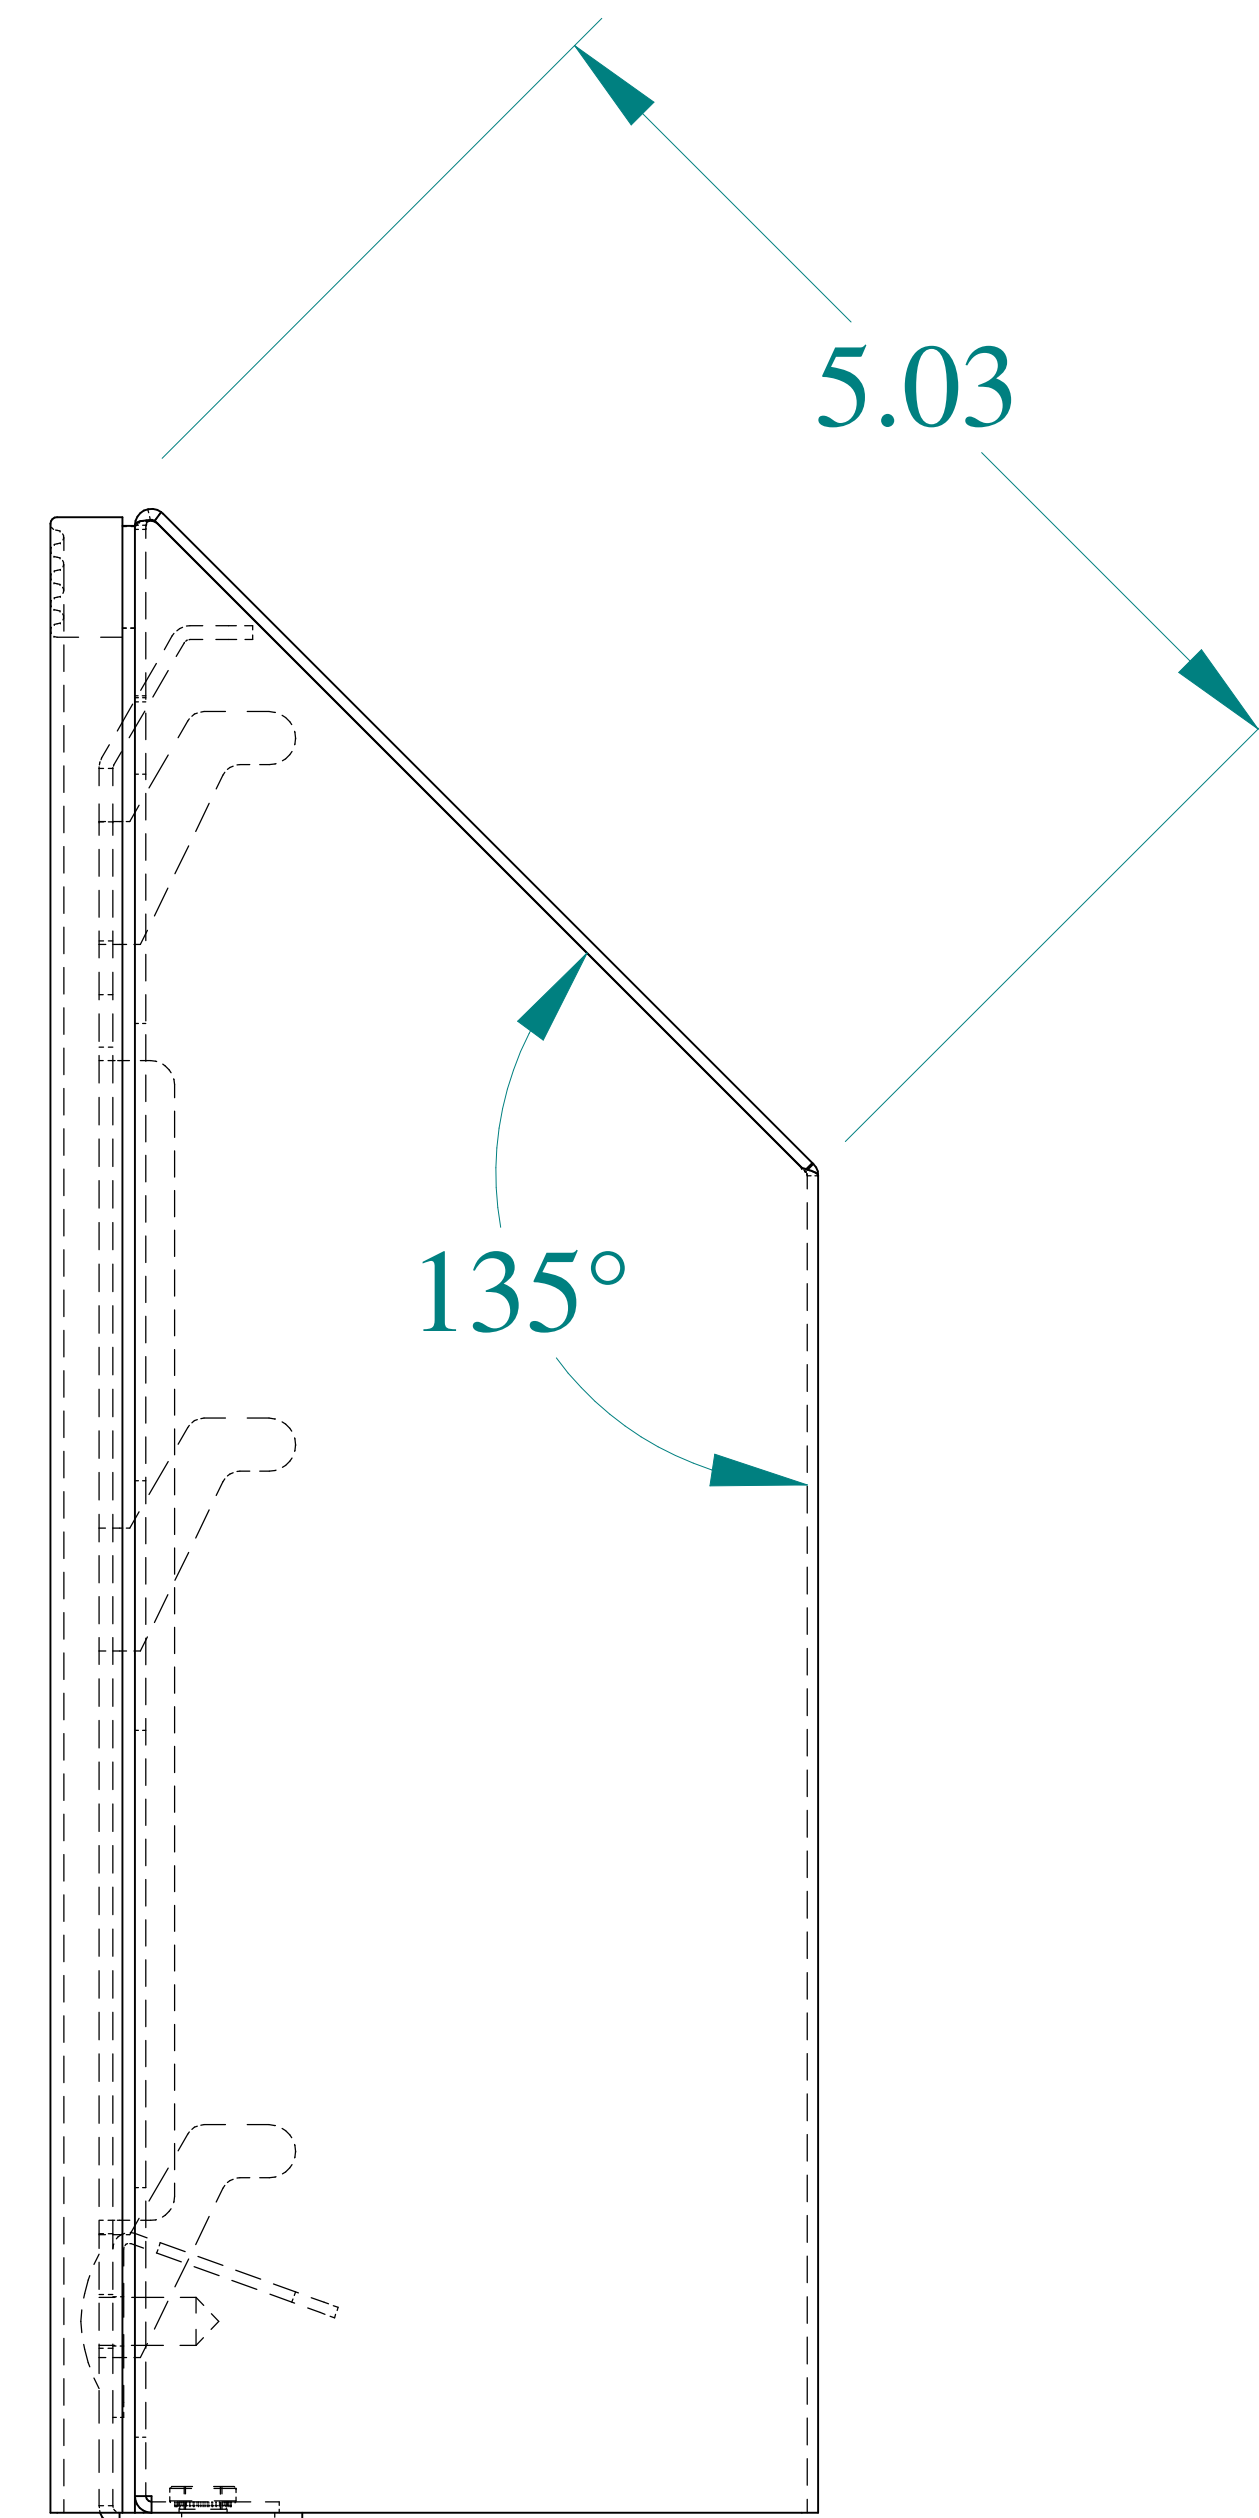

TOP VIEW

ISOMETRIC VIEWS

SIDE VIEW

FRONT VIEW

SIDE VIEW

BACK VIEW

BOTTOM VIEW

Data subject to change without notice.

Part # : RH20000N4LG Date : Aug 8, 2019

Link: www.hammg.com/RH20000N4LG