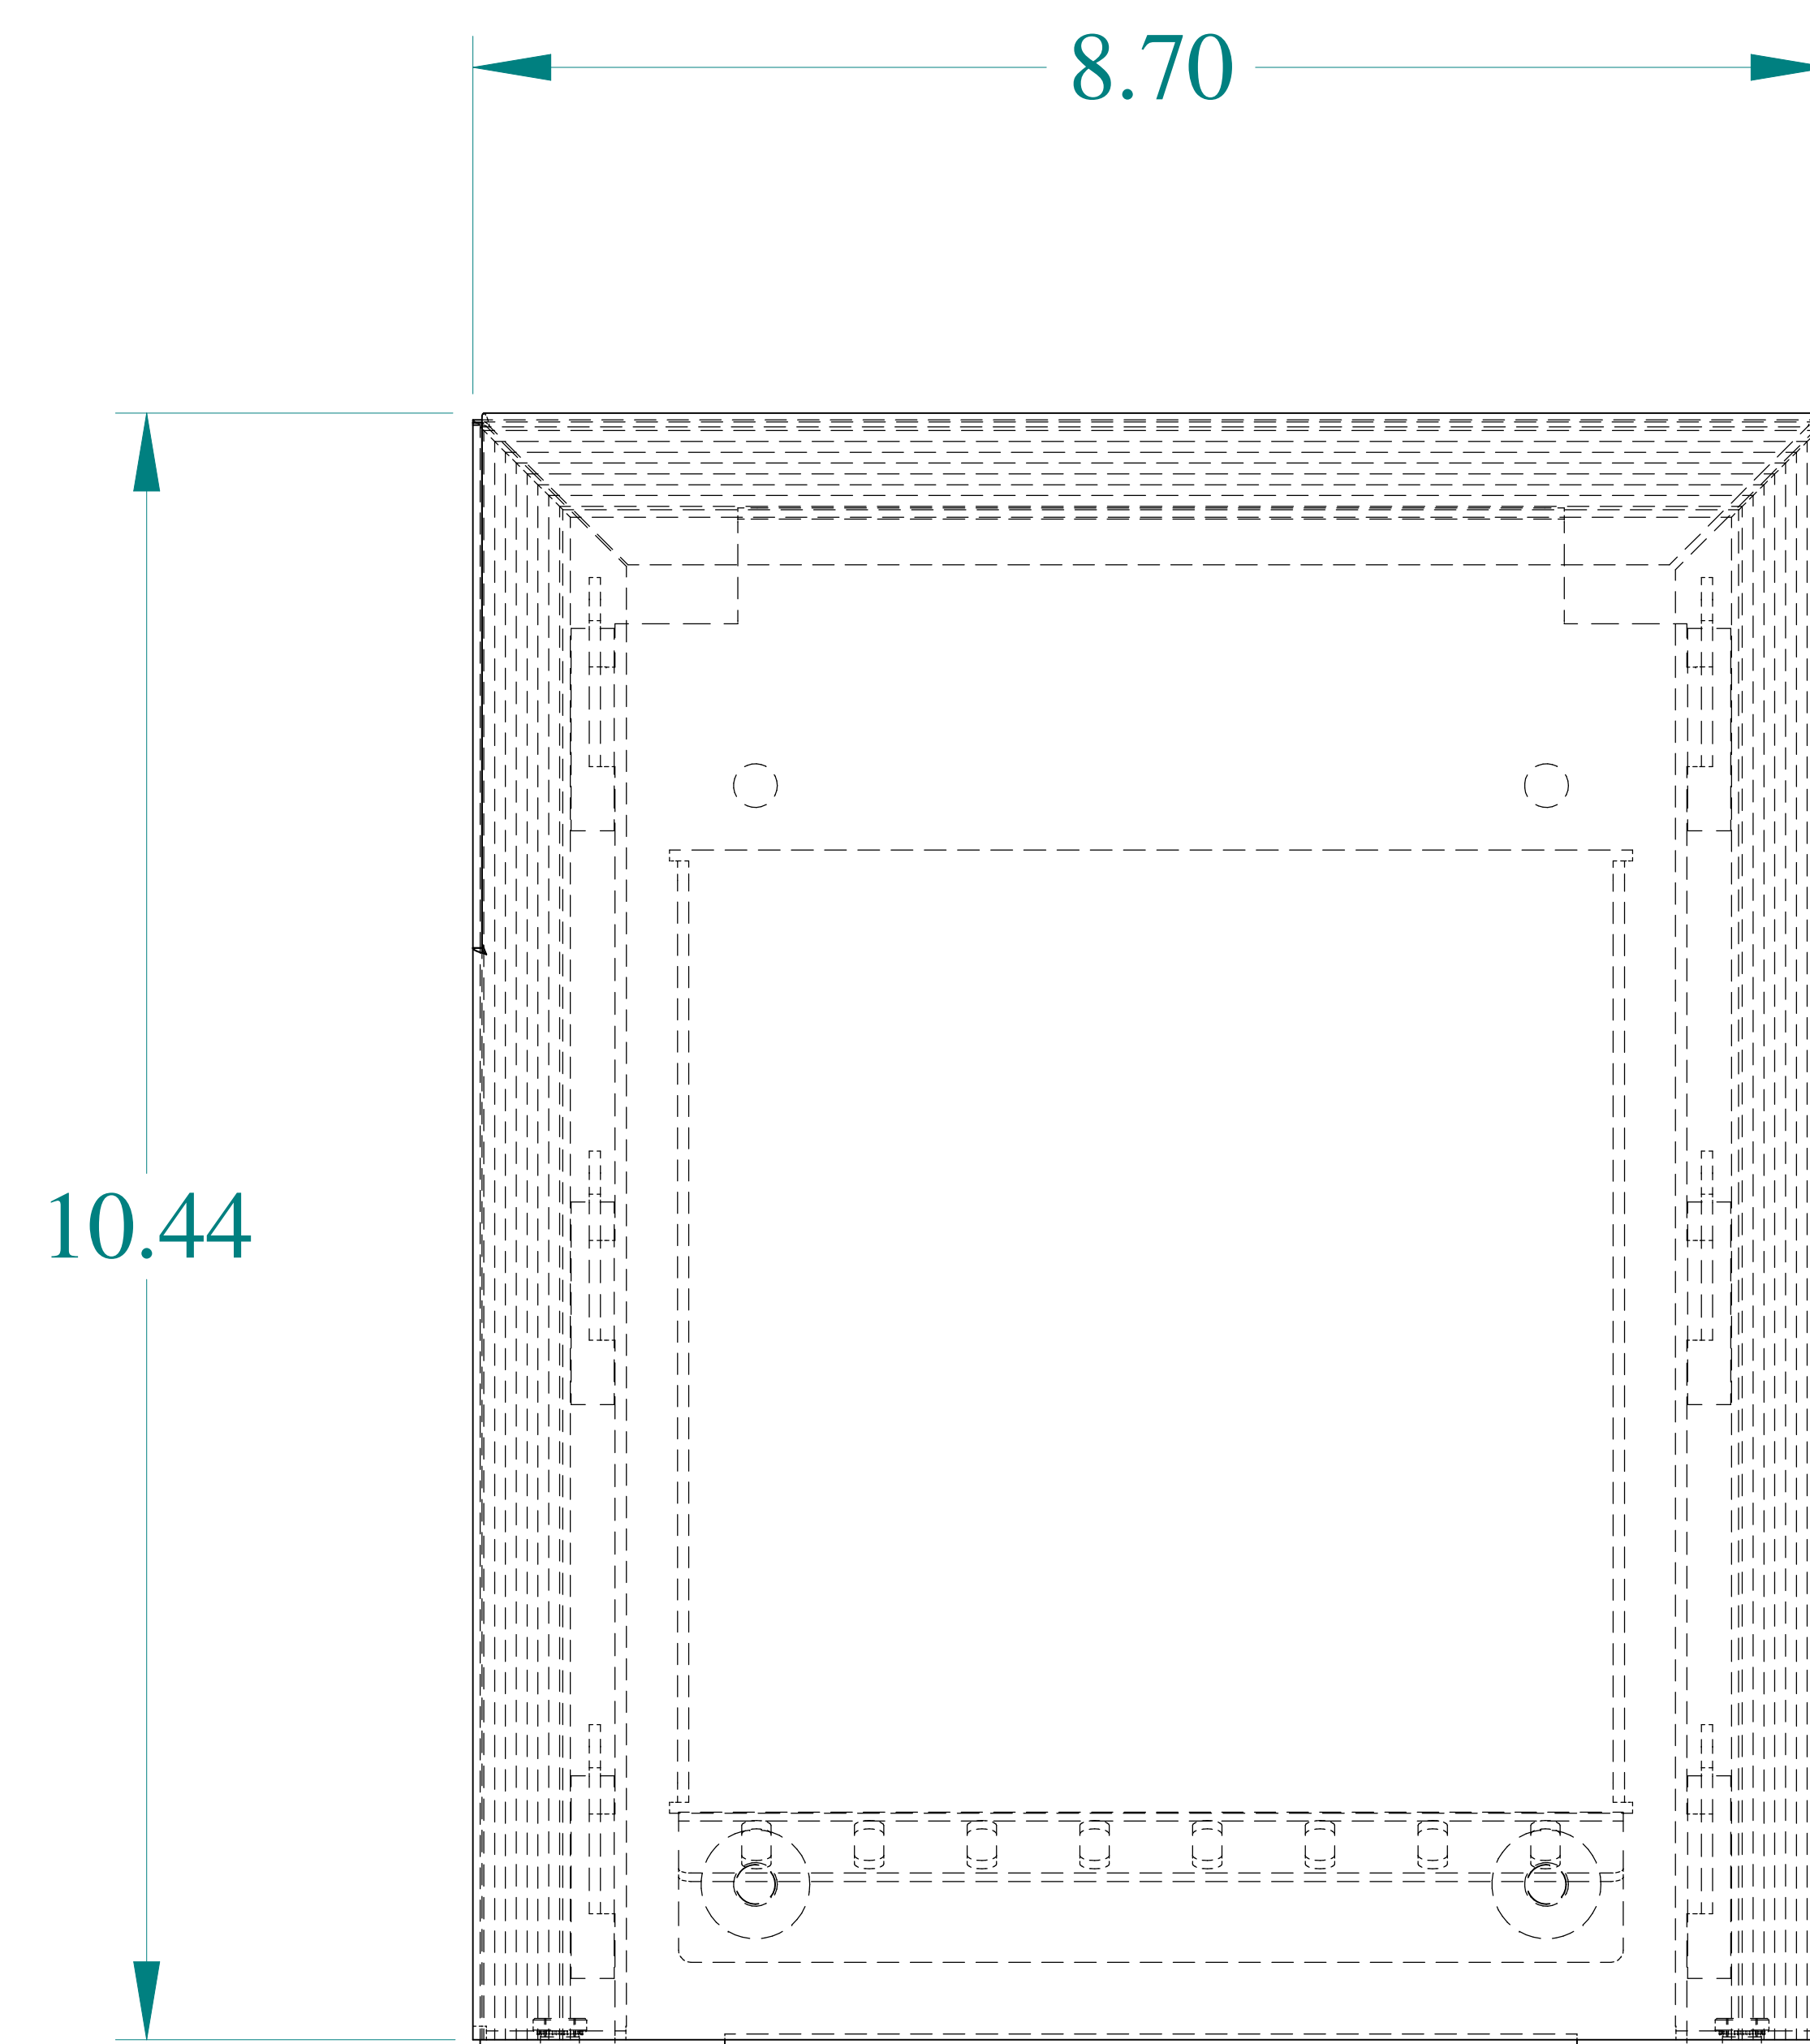

TOP VIEW

ISOMETRIC VIEWS

SIDE VIEW

FRONT VIEW

SIDE VIEW

BACK VIEW

BOTTOM VIEW

Data subject to change without notice.

Part # : RH20000N4LG Date : Aug 8, 2019

Link: www.hammg.com/RH20000N4LG