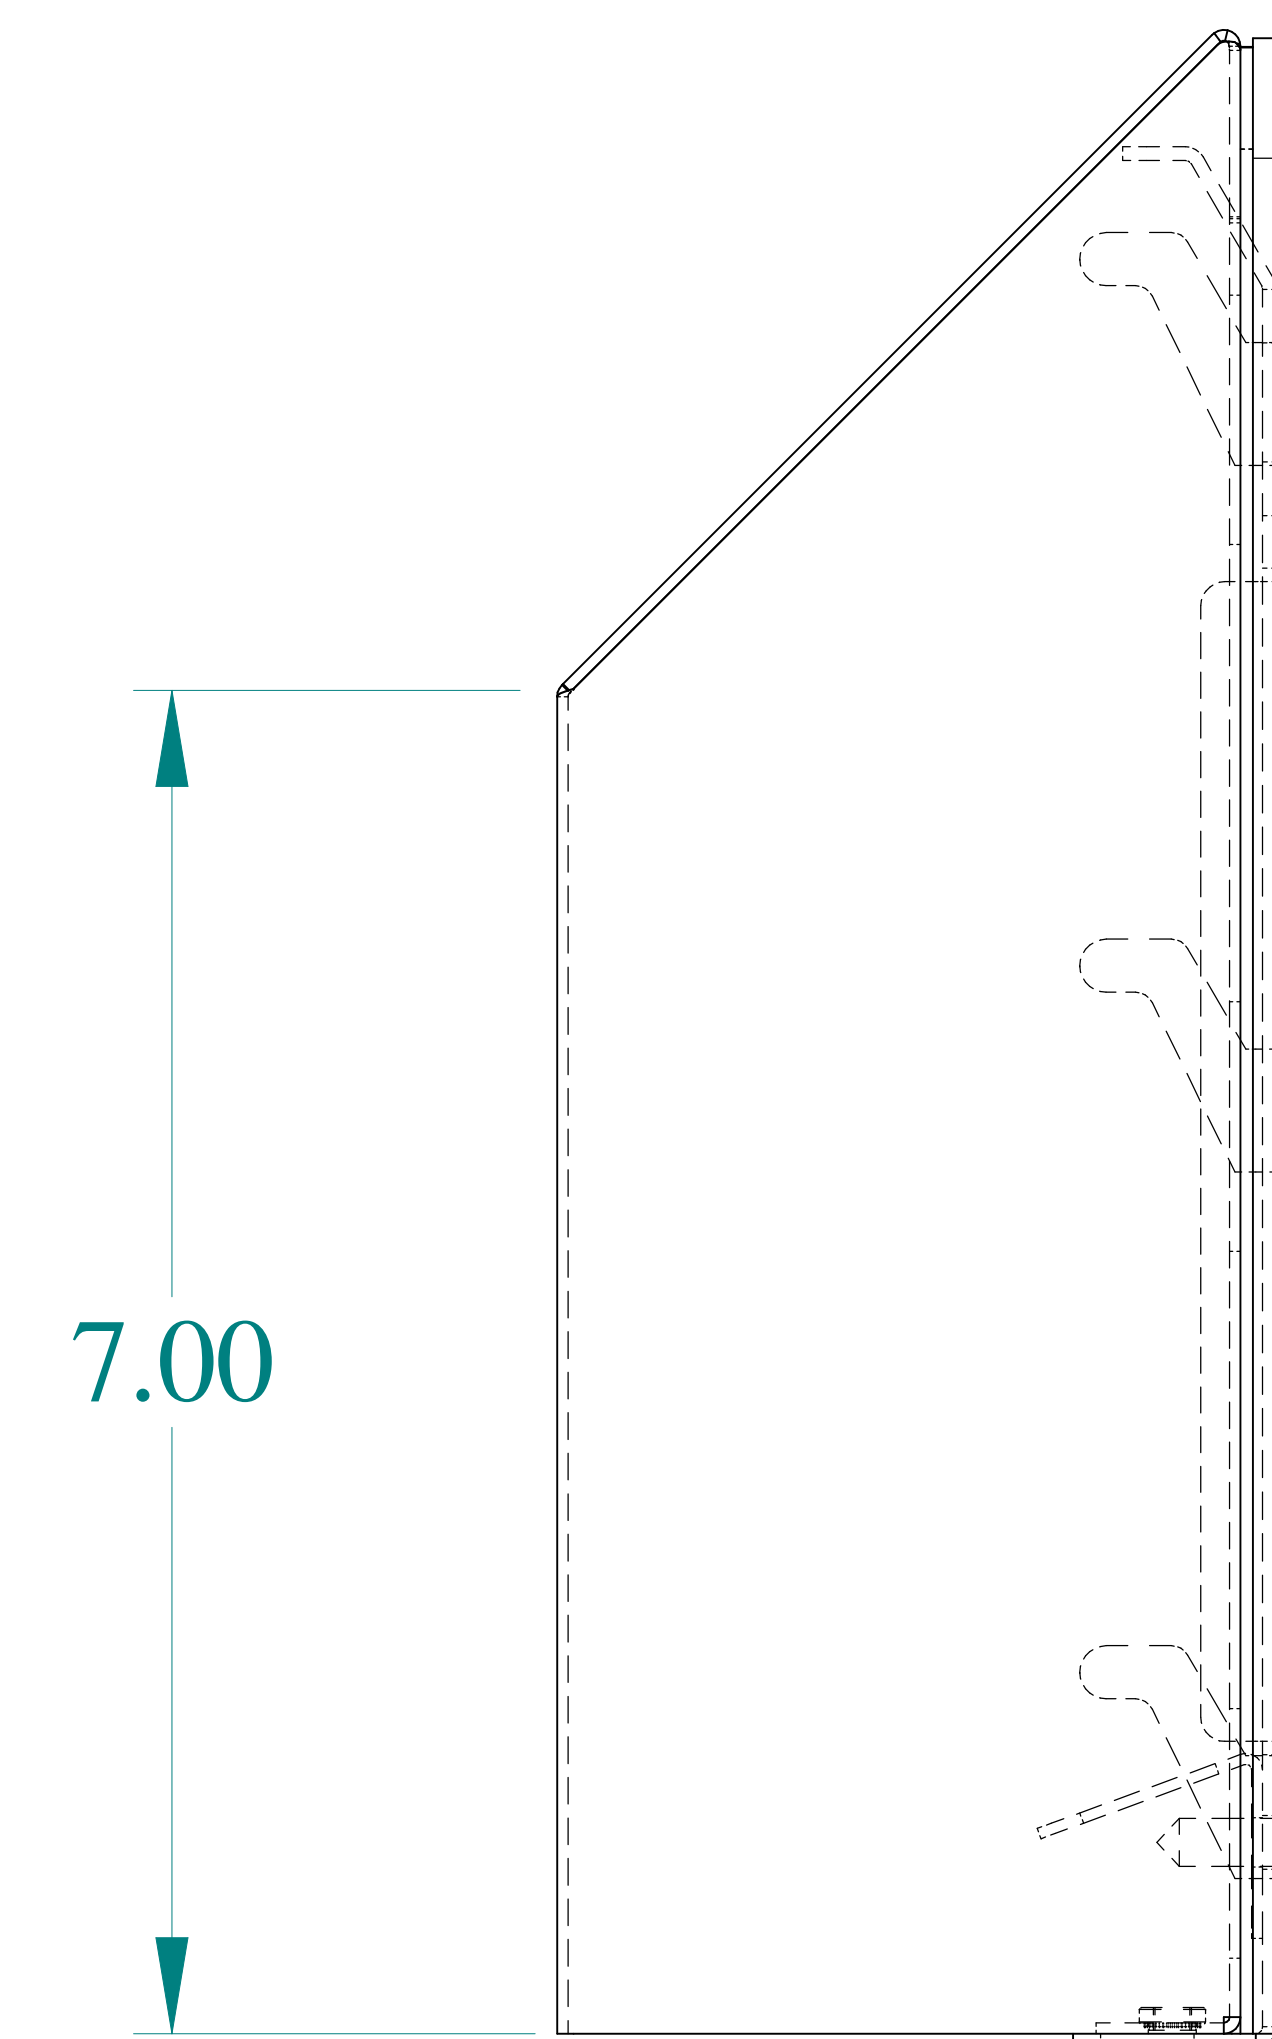

TOP VIEW

ISOMETRIC VIEWS

SIDE VIEW

FRONT VIEW

SIDE VIEW

BACK VIEW

BOTTOM VIEW

Data subject to change without notice.

Part # : RH20000N4LG Date : Aug 8, 2019

Link: www.hammg.com/RH20000N4LG