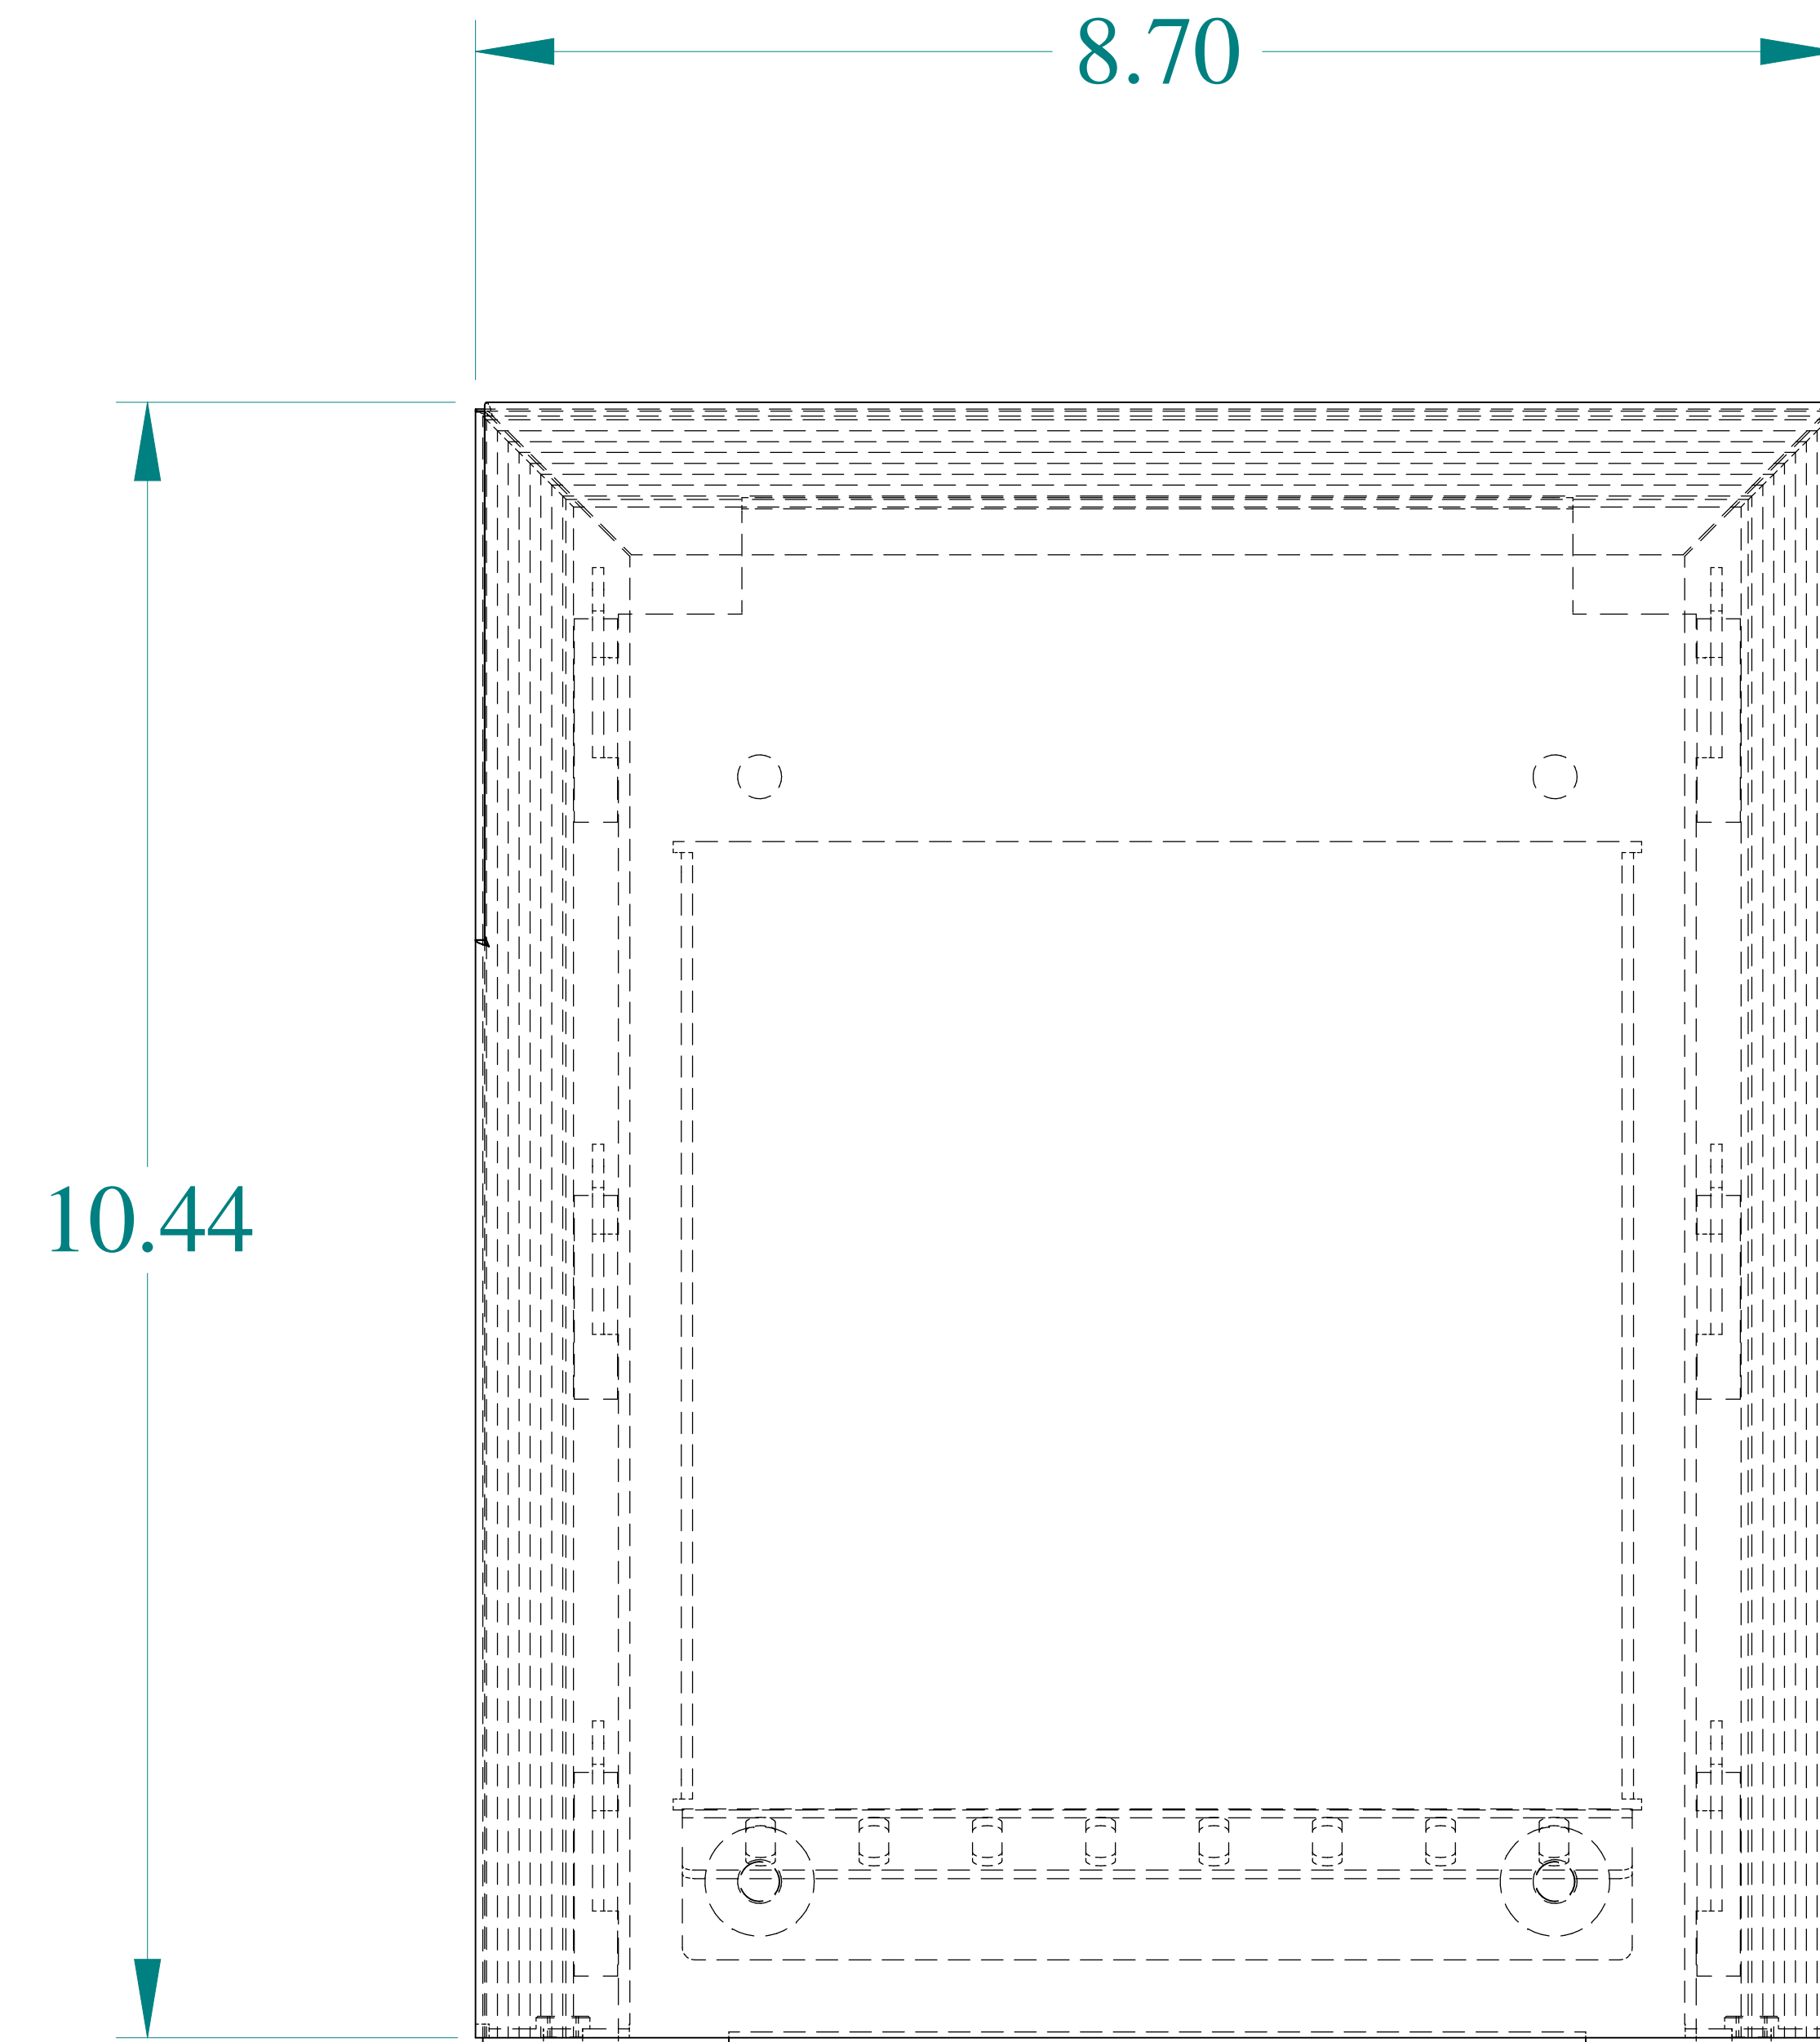

TOP VIEW

ISOMETRIC VIEWS

SIDE VIEW

FRONT VIEW

SIDE VIEW

BACK VIEW

BOTTOM VIEW

Data subject to change without notice.

Part # : RH20000N4SS Date : Aug 8, 2019

Link: www.hammg.com/RH20000N4SS