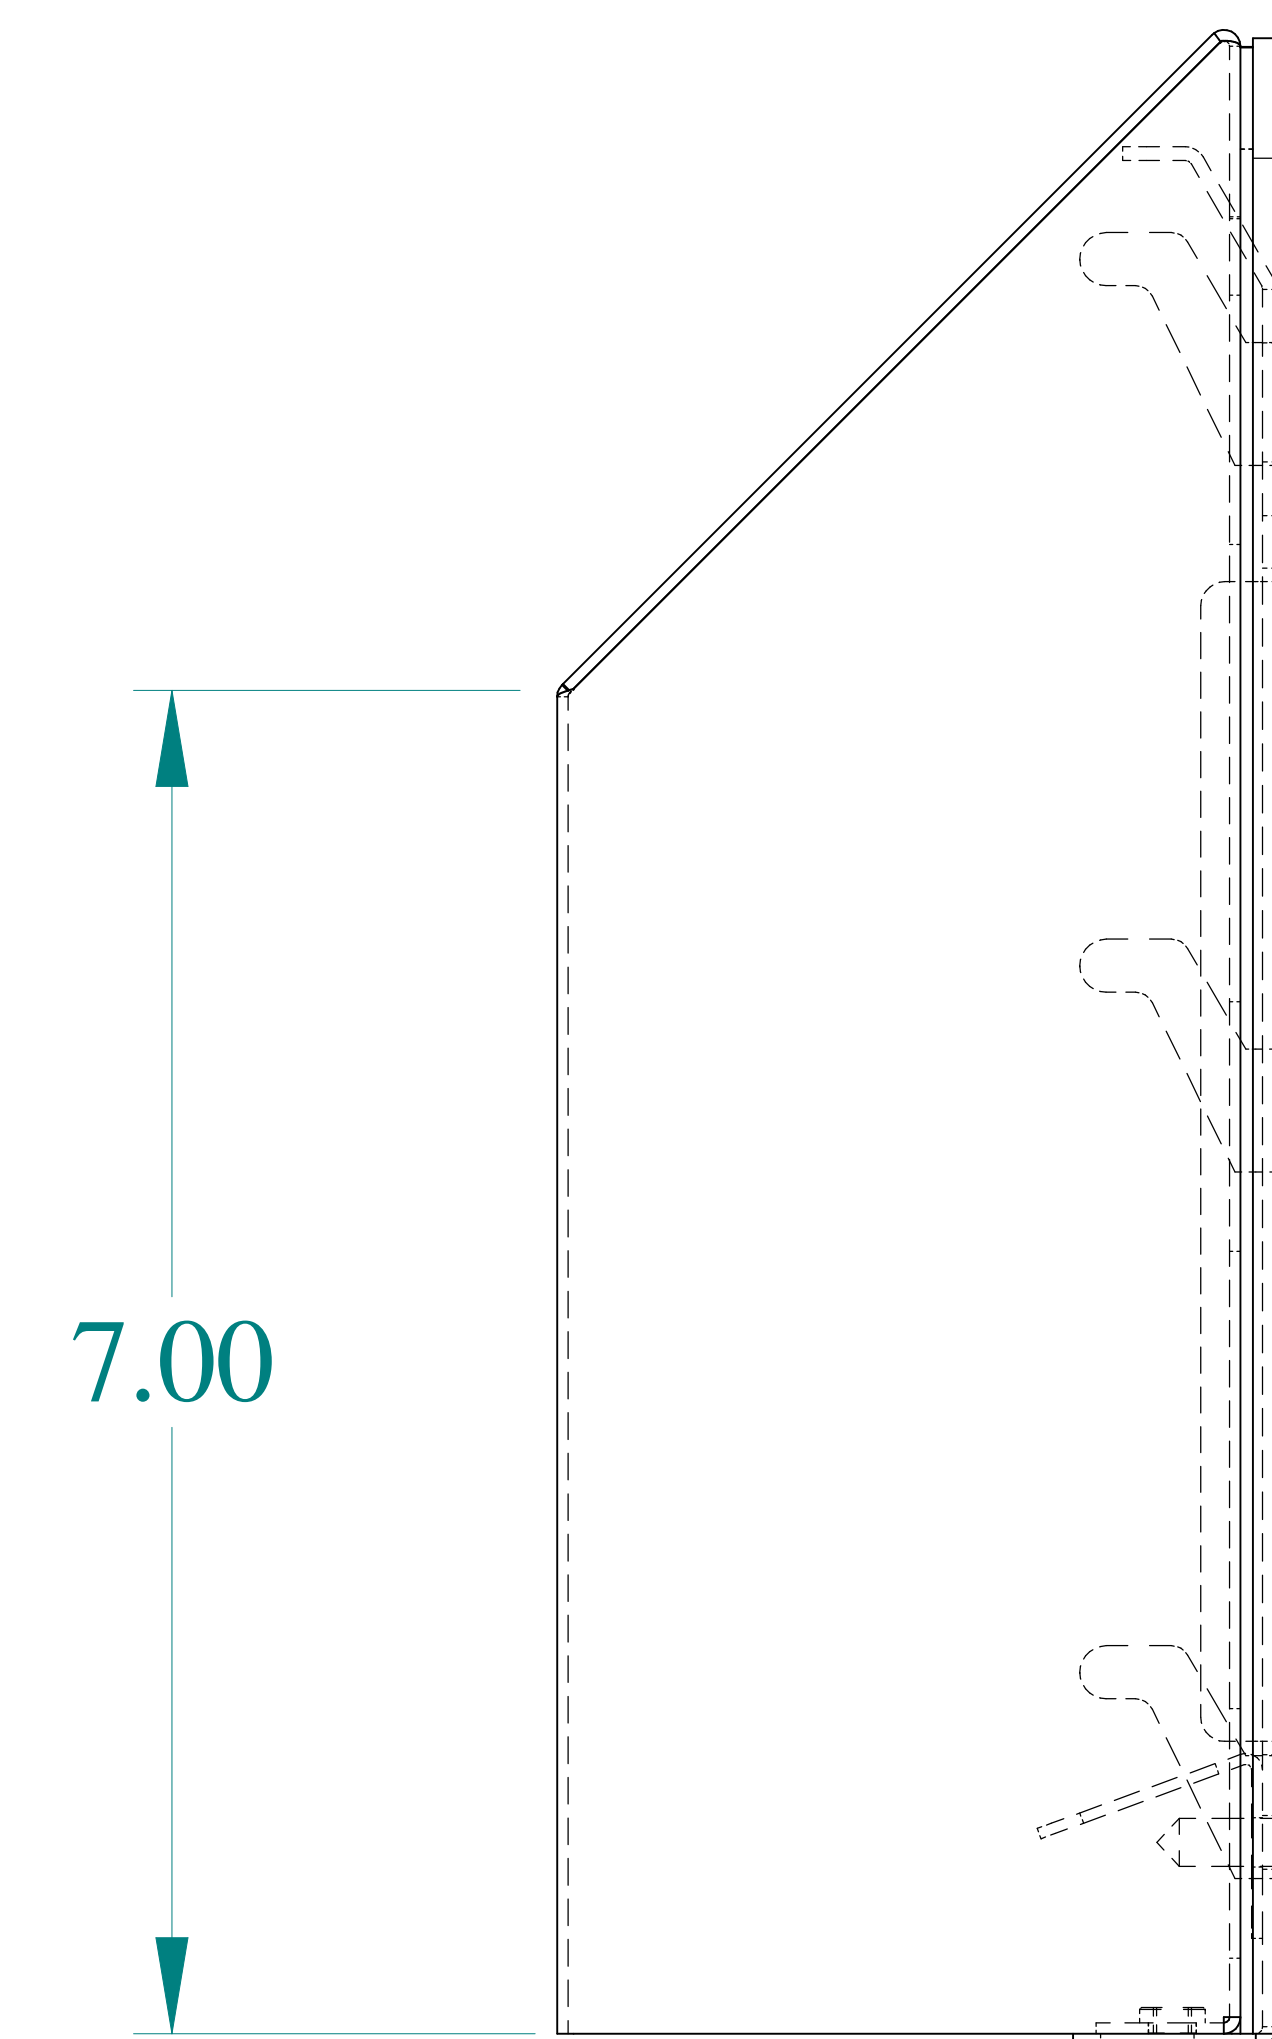

TOP VIEW

ISOMETRIC VIEWS

SIDE VIEW

FRONT VIEW

SIDE VIEW

BACK VIEW

BOTTOM VIEW

Data subject to change without notice.

Part # : RH20000N4SS Date : Aug 8, 2019

Link: www.hammg.com/RH20000N4SS