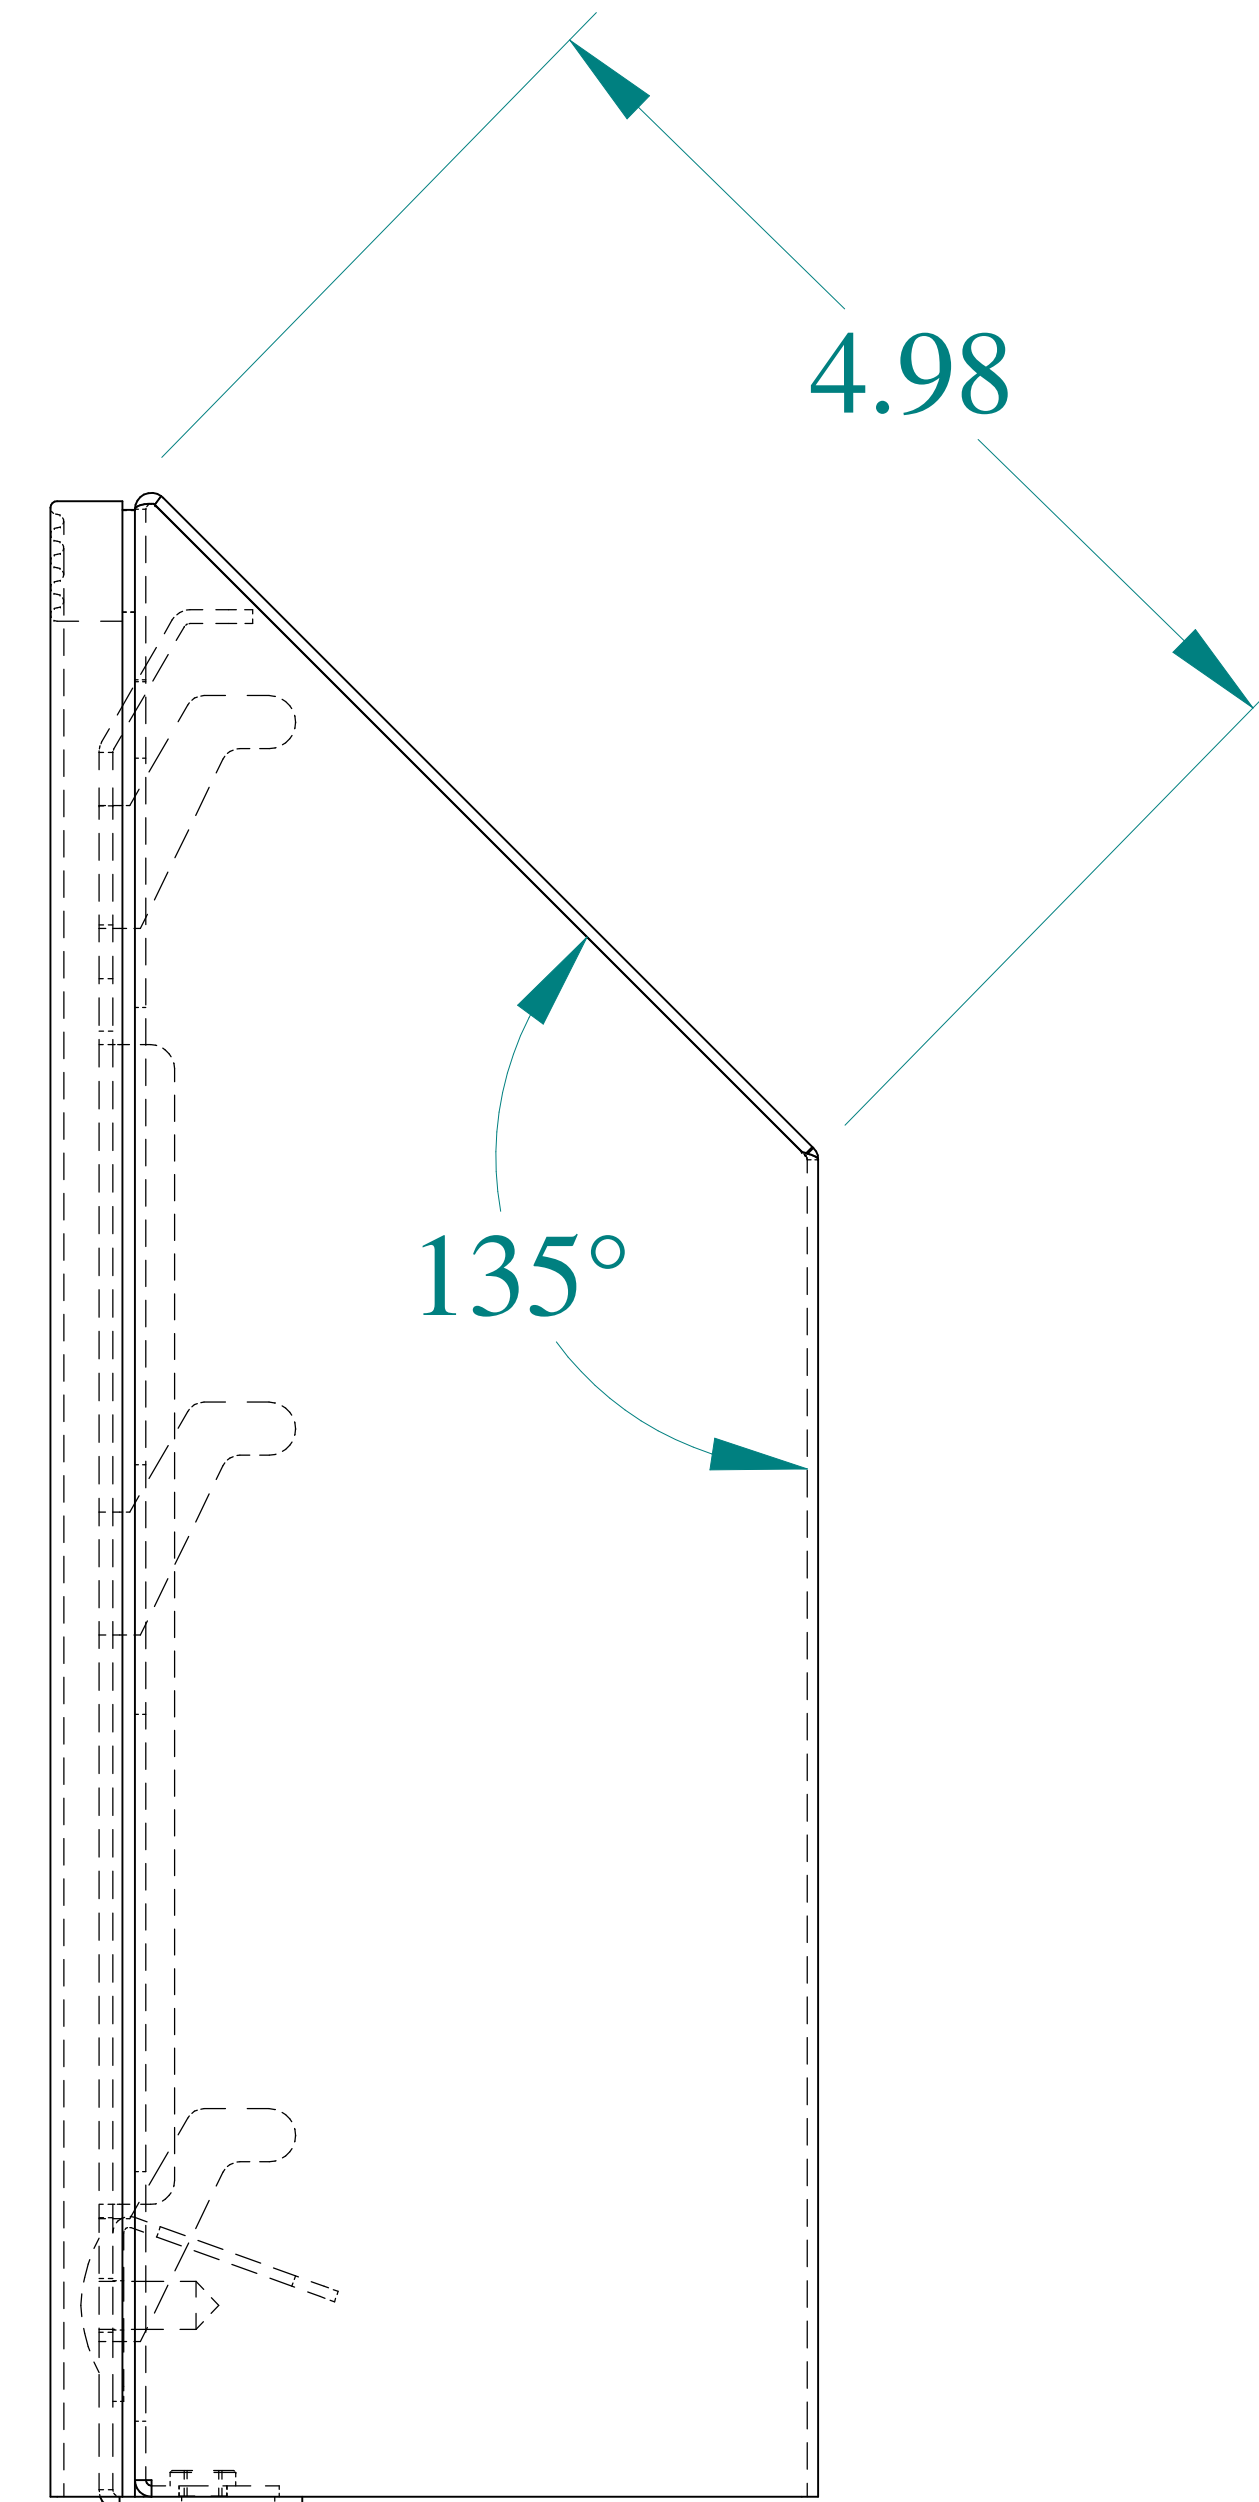

TOP VIEW

ISOMETRIC VIEWS

SIDE VIEW

FRONT VIEW

SIDE VIEW

BACK VIEW

BOTTOM VIEW

Data subject to change without notice.

Part # : RH20000N4SS Date : Aug 8, 2019

Link: www.hammg.com/RH20000N4SS