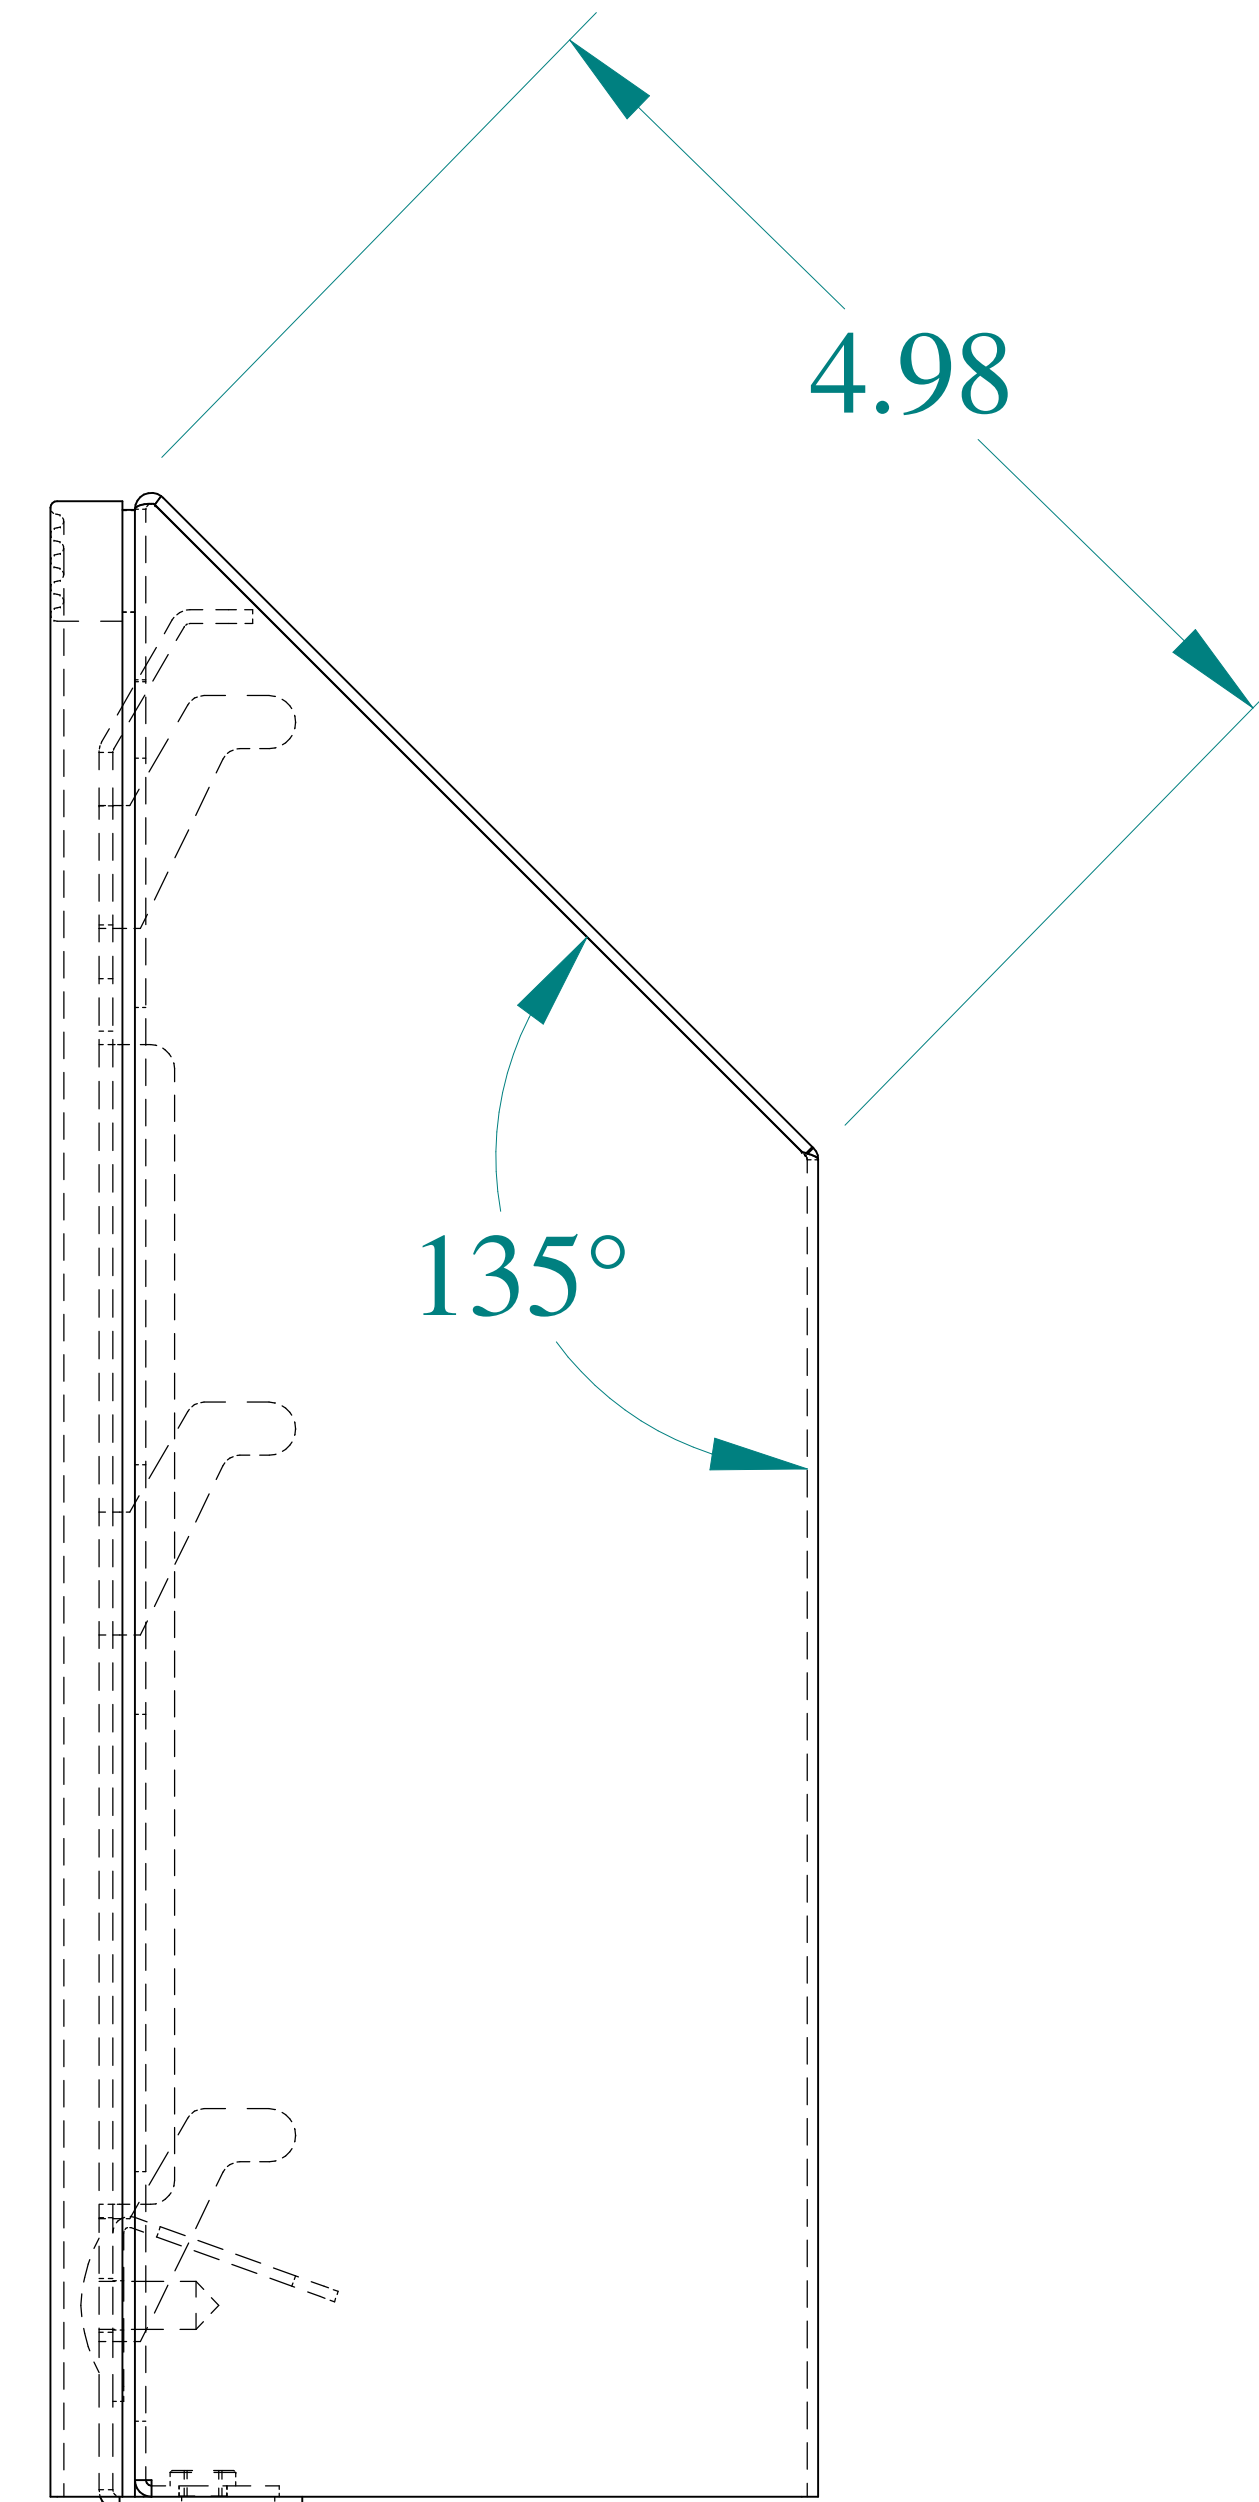

TOP VIEW

ISOMETRIC VIEWS

SIDE VIEW

FRONT VIEW

SIDE VIEW

BACK VIEW

BOTTOM VIEW

Data subject to change without notice.

Part # : RH20000N4SSFDA Date : Aug 8, 2019

Link: [www.hammg.com/RH20000N4SSFDA](http://www.hammg.com/RH20000N4SSFDA)