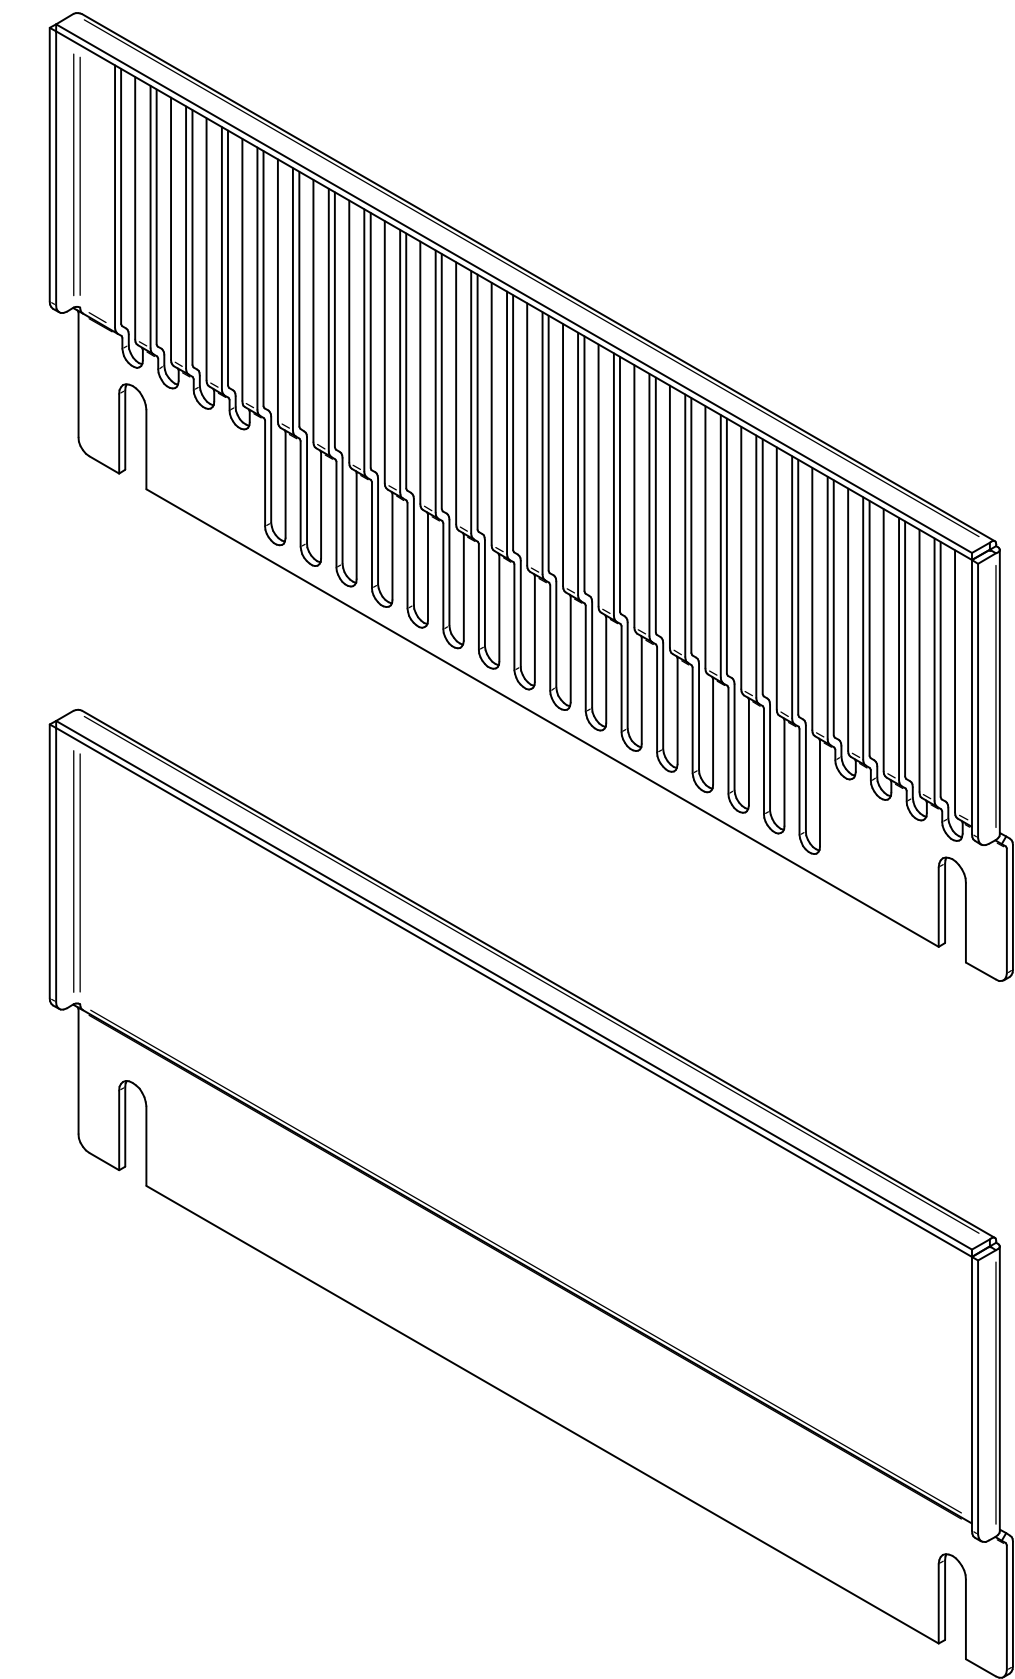

TOP VIEW

DETAIL Y
TYP

ISOMETRIC VIEW

SIDE VIEW

FRONT VIEW

DETAIL Z
TYP

**HAMMOND
MANUFACTURING®**

www.hammondmfg.com

Data subject to change without notice.

Part # : RHA20000N4G | Date : Aug 11, 2021

Link: www.hammmfg.com/RHA20000N4G