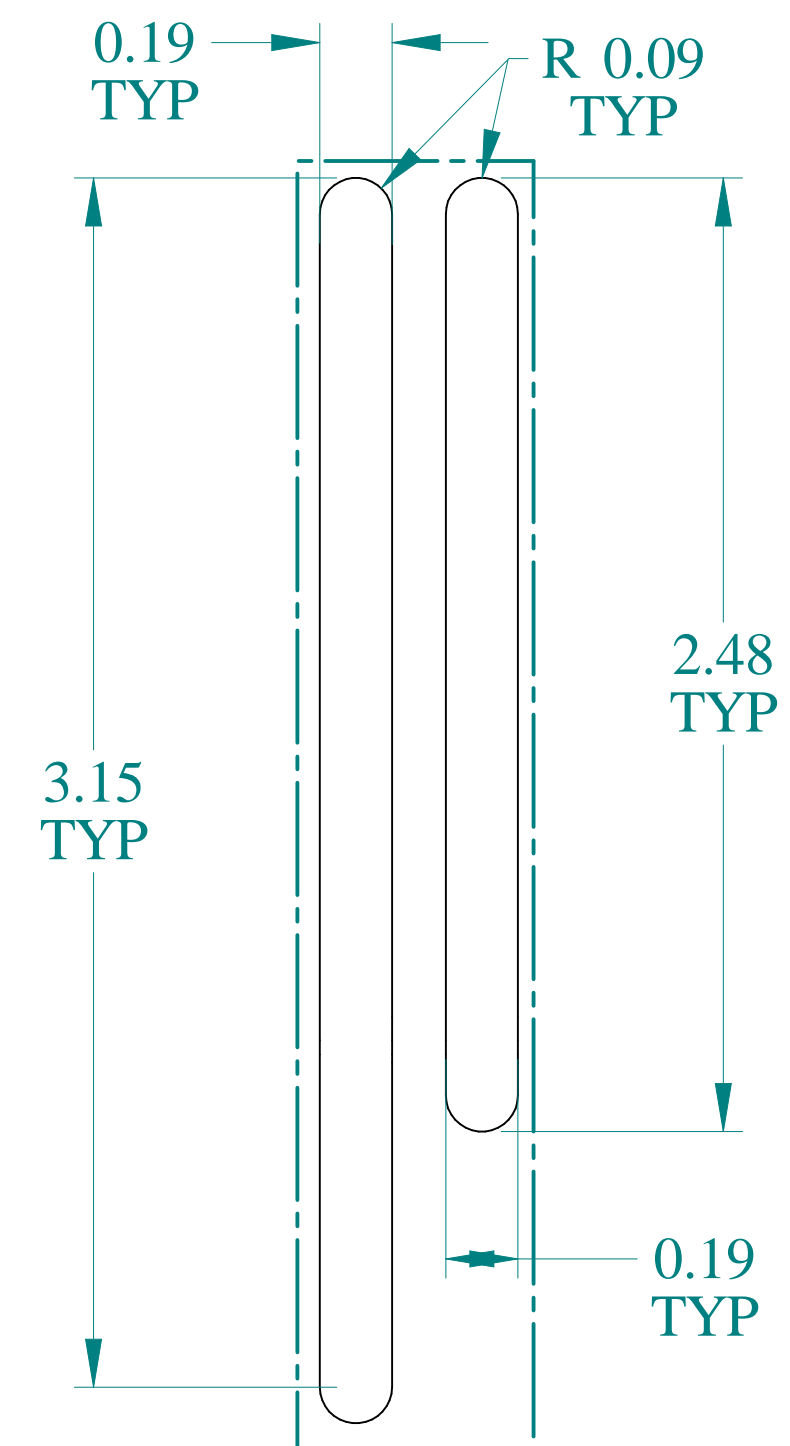

TOP VIEW

DETAIL Y
TYP

ISOMETRIC VIEW

SIDE VIEW

FRONT VIEW

DETAIL Z
TYP

**HAMMOND
MANUFACTURING®**

www.hammondmfg.com

Data subject to change without notice.

Part # : RHA20000N4G | Date : Aug 11, 2021

Link: www.hammmfg.com/RHA20000N4G