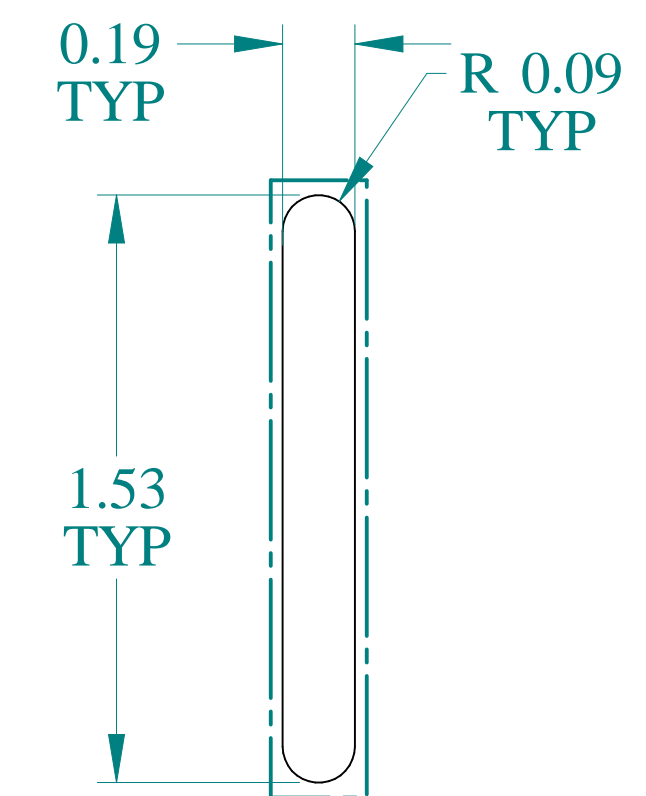

TOP VIEW

ISOMETRIC VIEW

SIDE VIEW

FRONT VIEW

DETAIL Z

Data subject to change without notice.

Part # : RHA20000S16 Date : Aug 10, 2021

Link: www.hammmfg.com/RHA20000S16