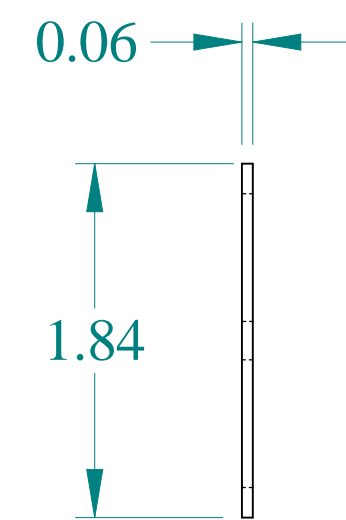

TOP VIEW

ISOMETRIC VIEW

SIDE VIEW

FRONT VIEW

DETAIL Z

Data subject to change without notice.

Part # : RHA20000S16 Date : Aug 10, 2021

Link: www.hammmfg.com/RHA20000S16