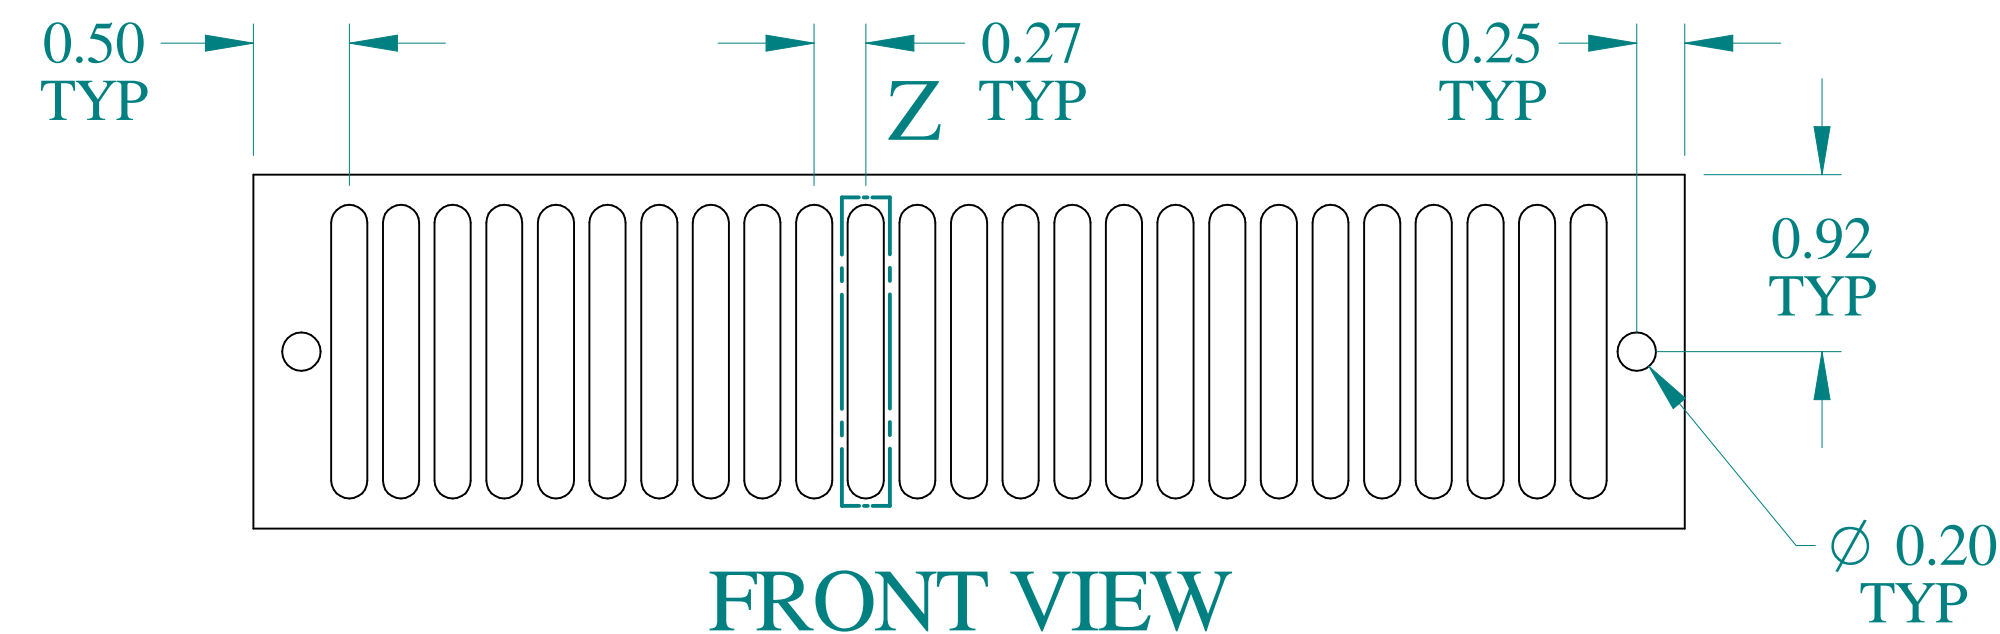

TOP VIEW

ISOMETRIC VIEW

SIDE VIEW

FRONT VIEW

DETAIL Z

Data subject to change without notice.

Part # : RHA20000S16 Date : Aug 10, 2021

Link: www.hammmfg.com/RHA20000S16