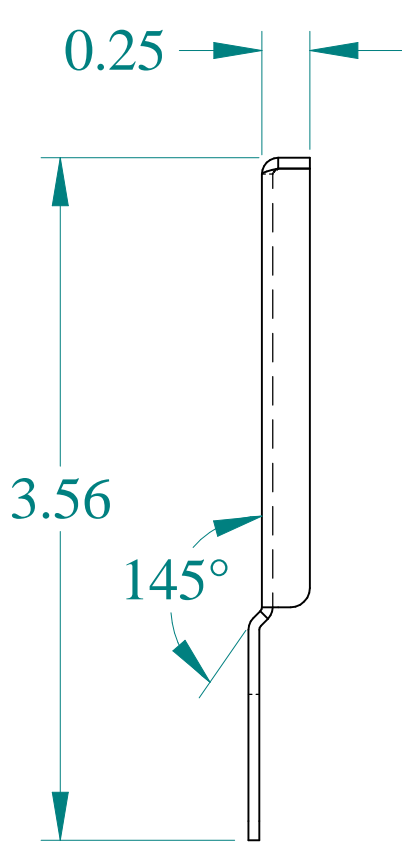

TOP VIEW

SIDE VIEW

FRONT VIEW

DETAIL Y TYP

DETAIL Z TYP

ISOMETRIC VIEW

Data subject to change without notice.

Part #: RHA30000N4G Date: Aug 11, 2021