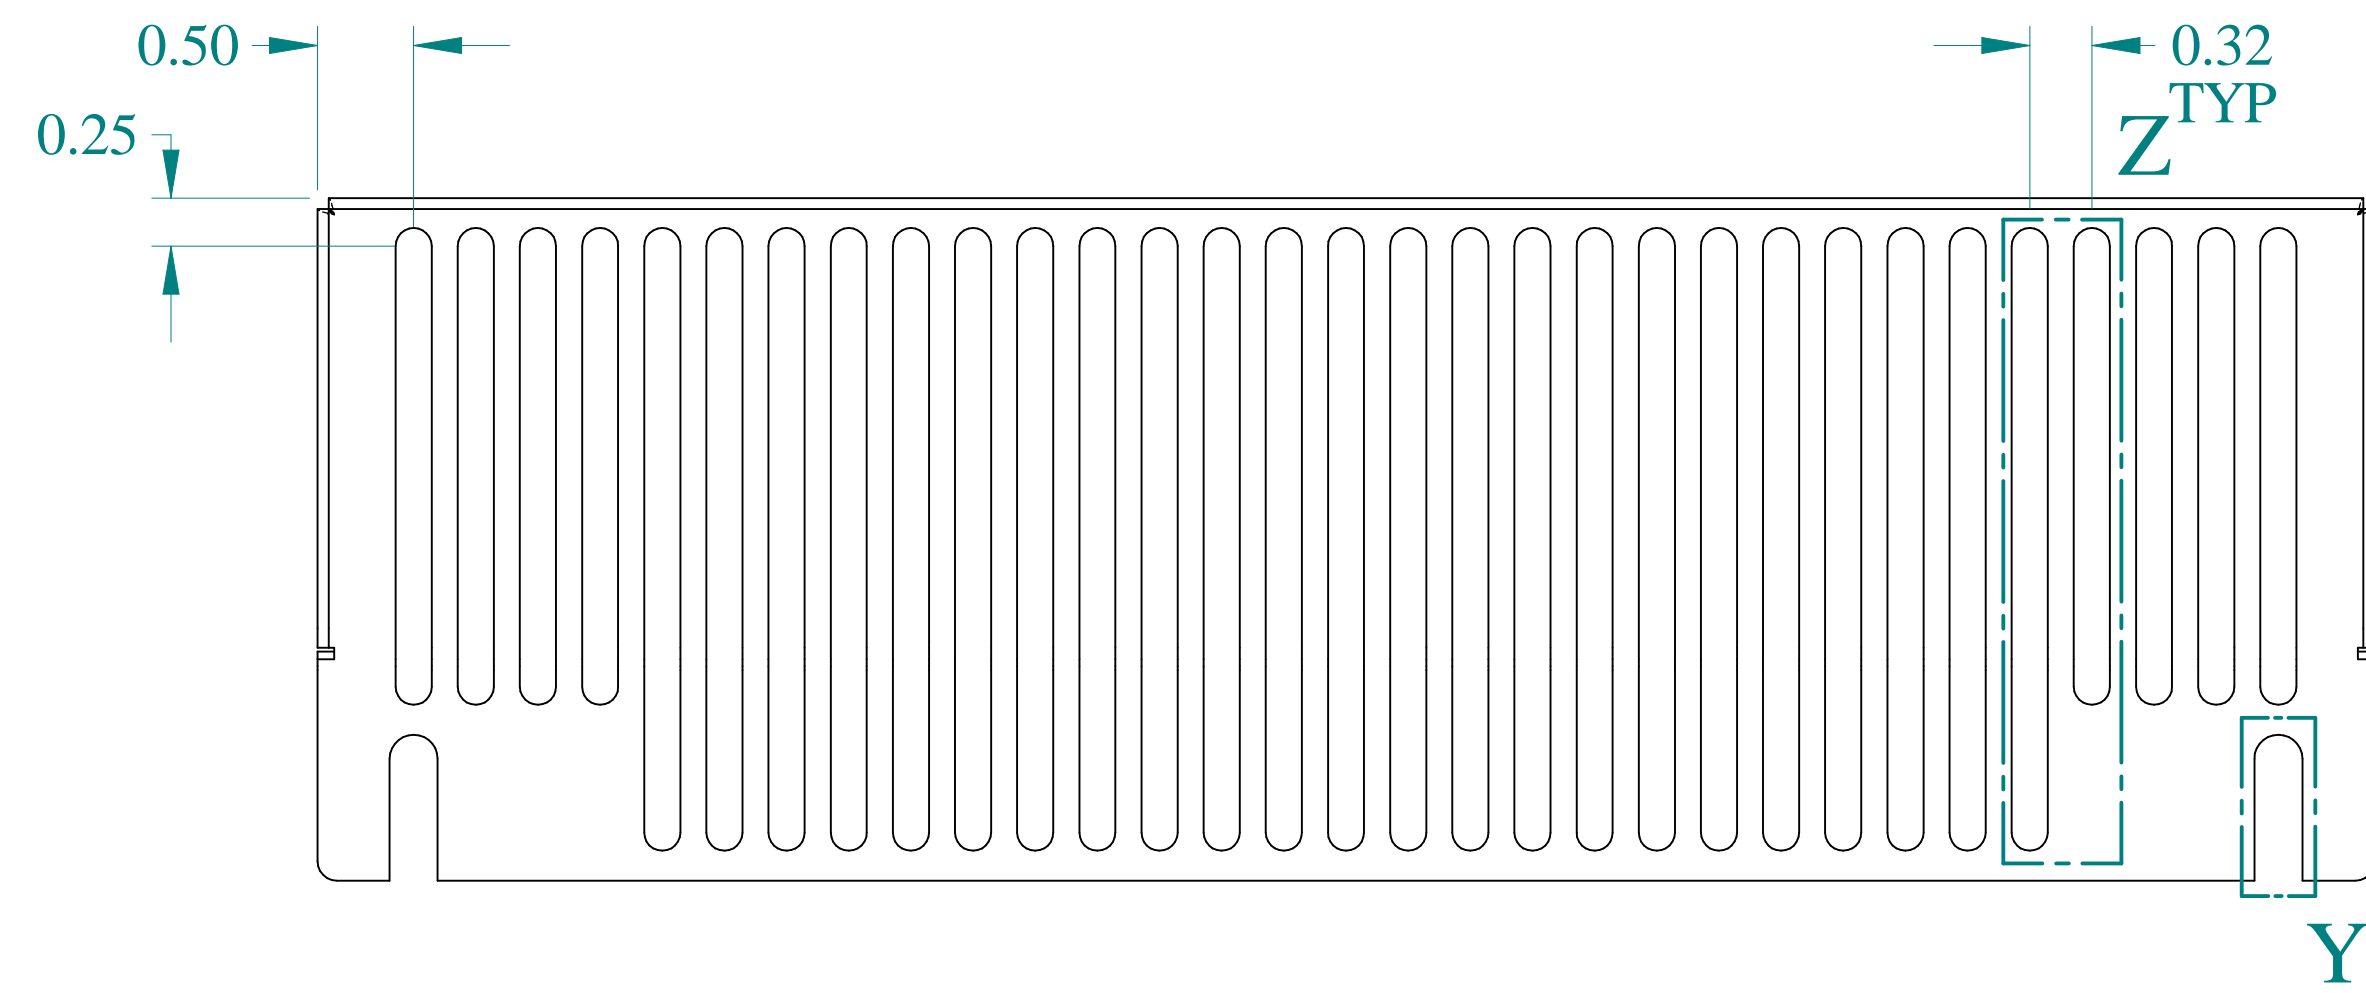

TOP VIEW

SIDE VIEW

FRONT VIEW

DETAIL Y TYP

DETAIL Z TYP

ISOMETRIC VIEW

Data subject to change without notice.

Part #: RHA30000N4G Date: Aug 11, 2021