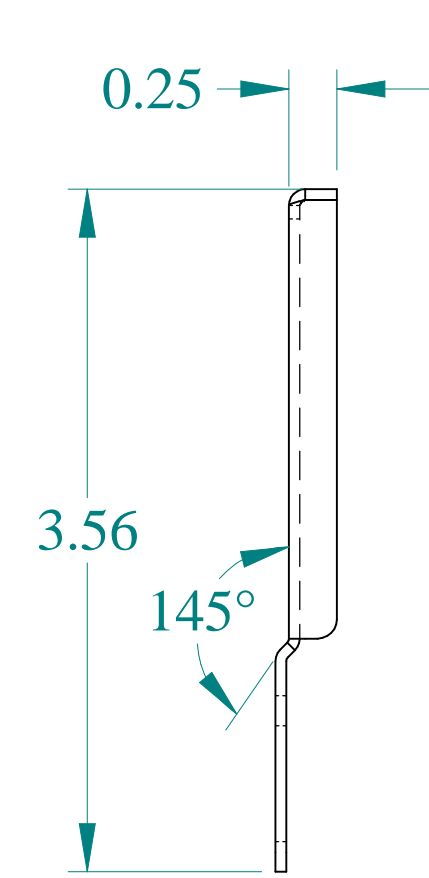

TOP VIEW

SIDE VIEW

FRONT VIEW

DETAIL Y TYP

DETAIL Z TYP

ISOMETRIC VIEW

Data subject to change without notice.

Part #: RHA30000N4G Date: Aug 11, 2021