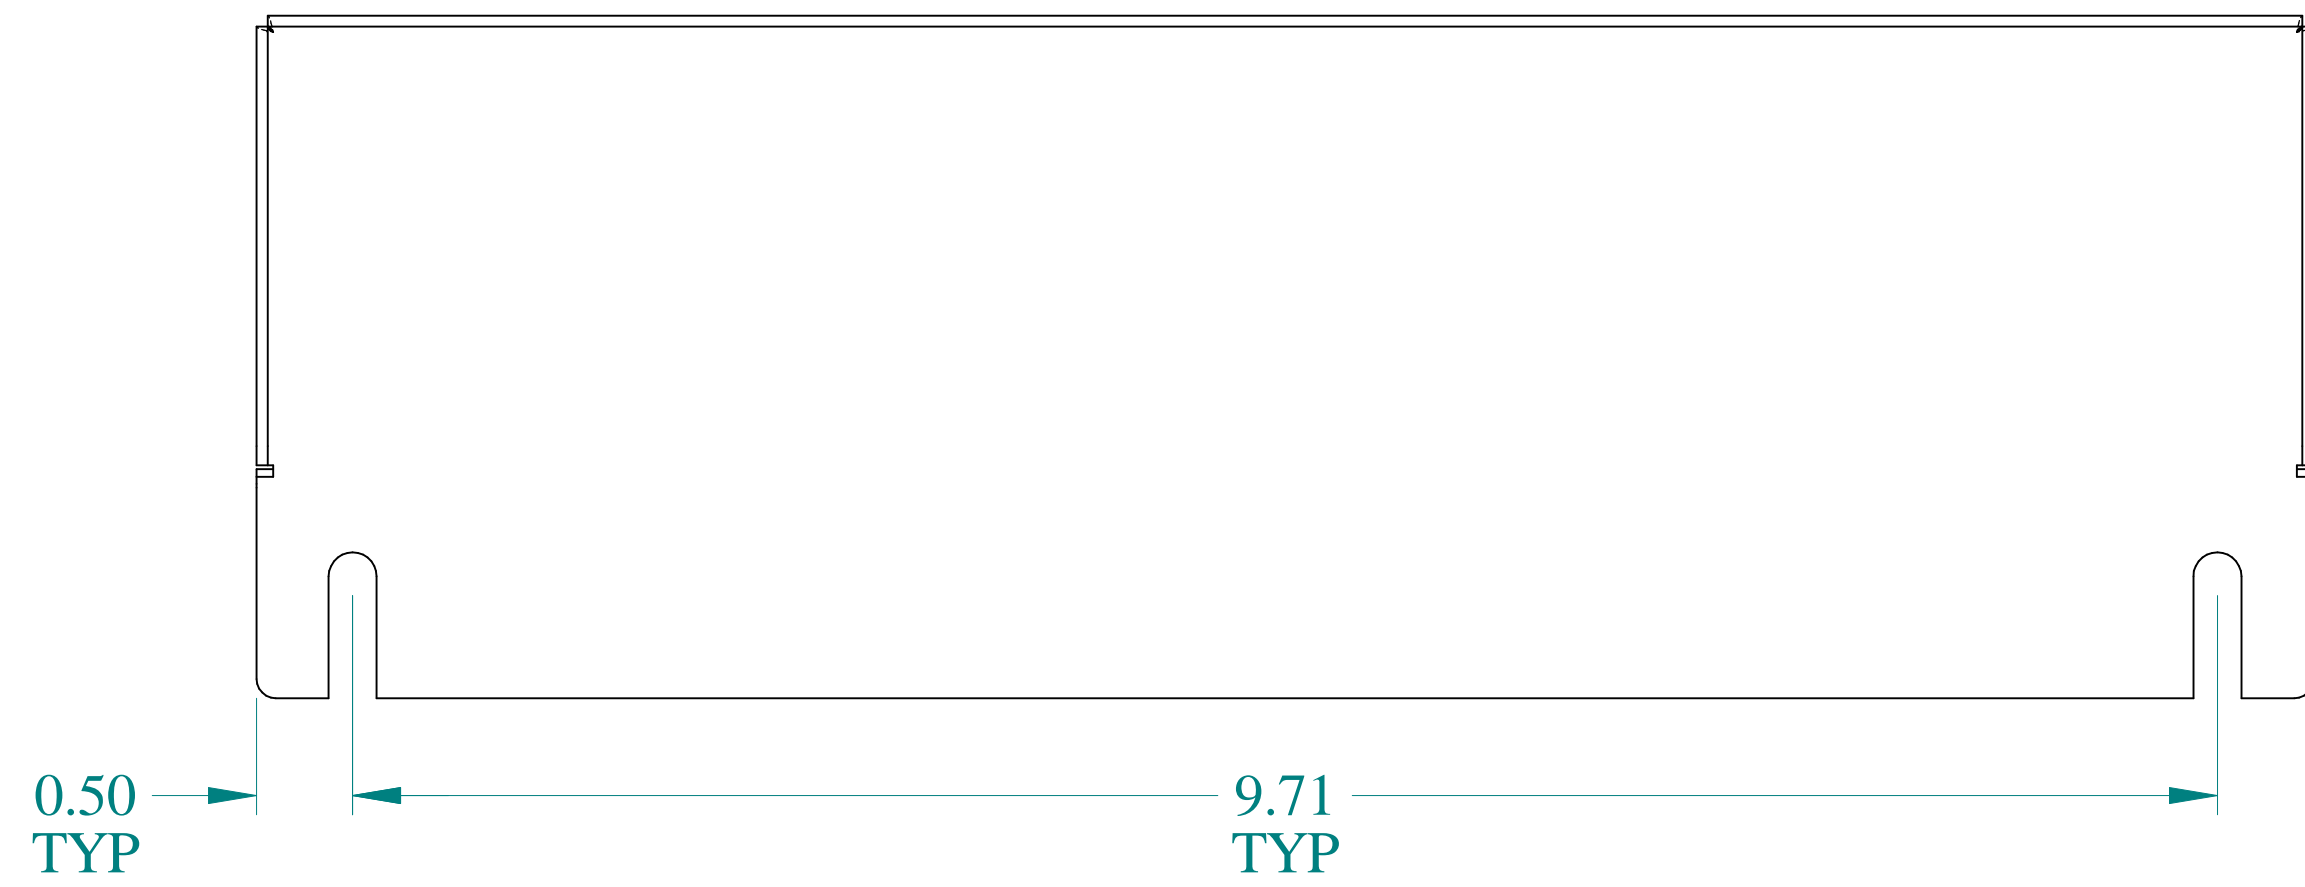

TOP VIEW

SIDE VIEW

FRONT VIEW

DETAIL Y TYP

DETAIL Z TYP

ISOMETRIC VIEW

Data subject to change without notice.

Part #: RHA30000N4G Date: Aug 11, 2021