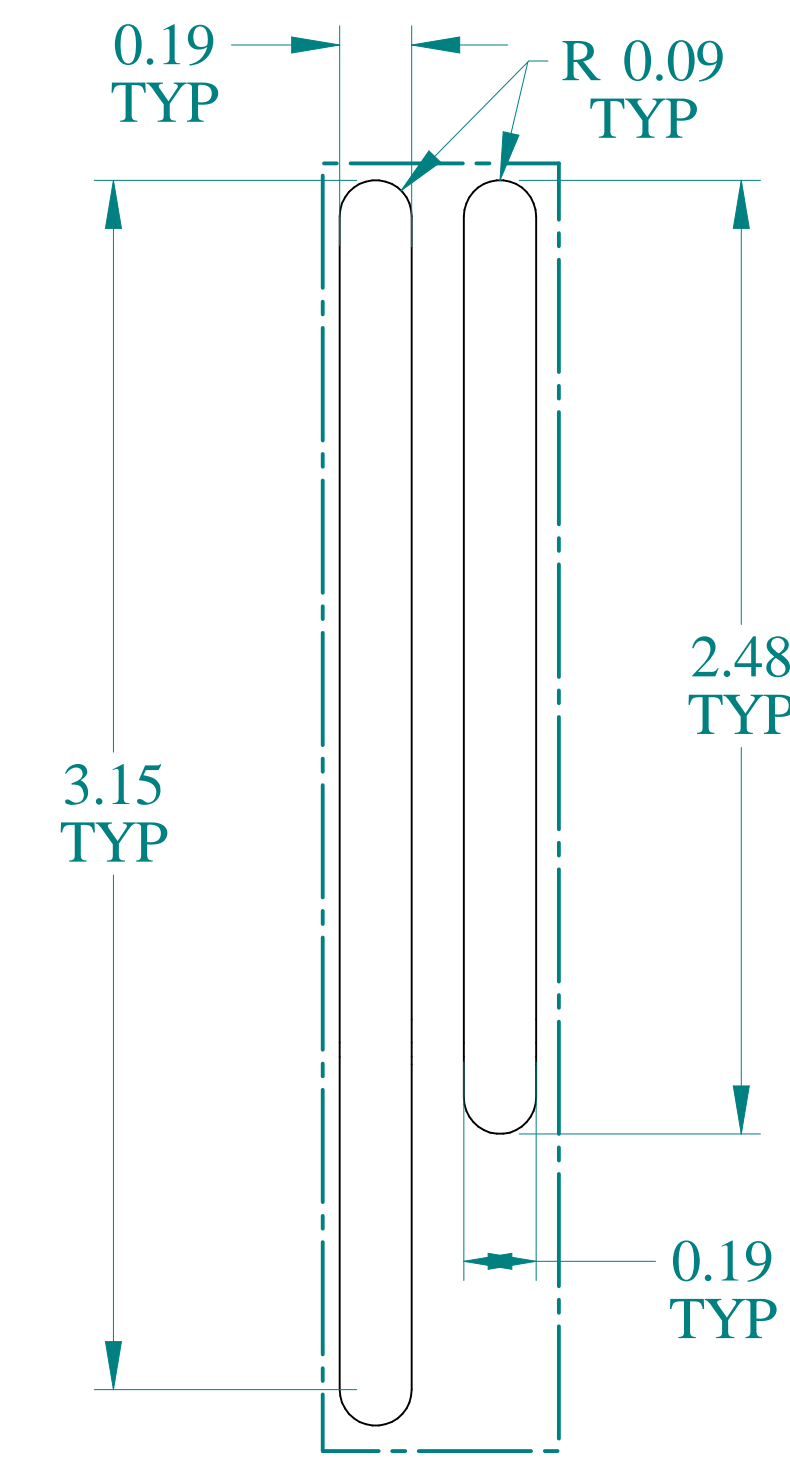

TOP VIEW

SIDE VIEW

FRONT VIEW

DETAIL Y TYP

DETAIL Z TYP

ISOMETRIC VIEW

Data subject to change without notice.

Part #: RHA30000N4G Date: Aug 11, 2021