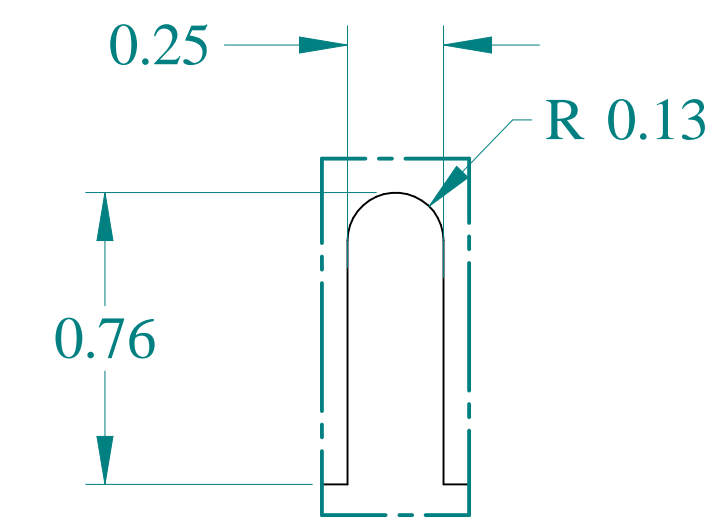

TOP VIEW

SIDE VIEW

FRONT VIEW

DETAIL Y TYP

DETAIL Z TYP

ISOMETRIC VIEW

Data subject to change without notice.

Part #: RHA30000N4G Date: Aug 11, 2021