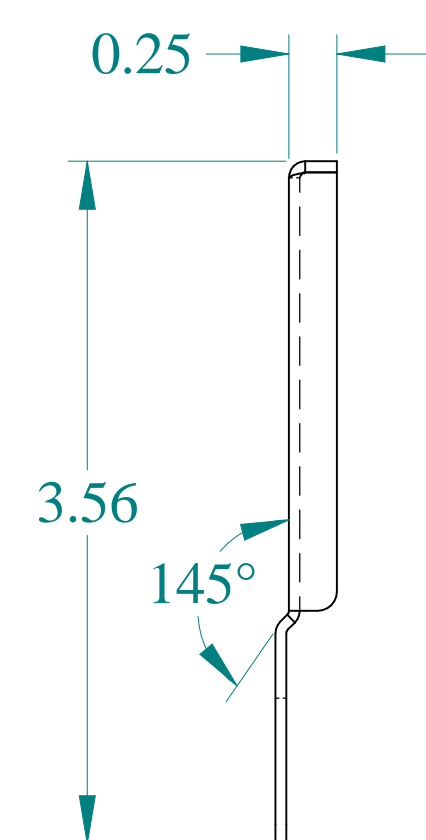

TOP VIEW

DETAIL Y
TYP

ISOMETRIC VIEW

SIDE VIEW

FRONT VIEW

DETAIL Z
TYP

Data subject to change without notice.

Part # : RHA40000N4G Date : Aug 11, 2021