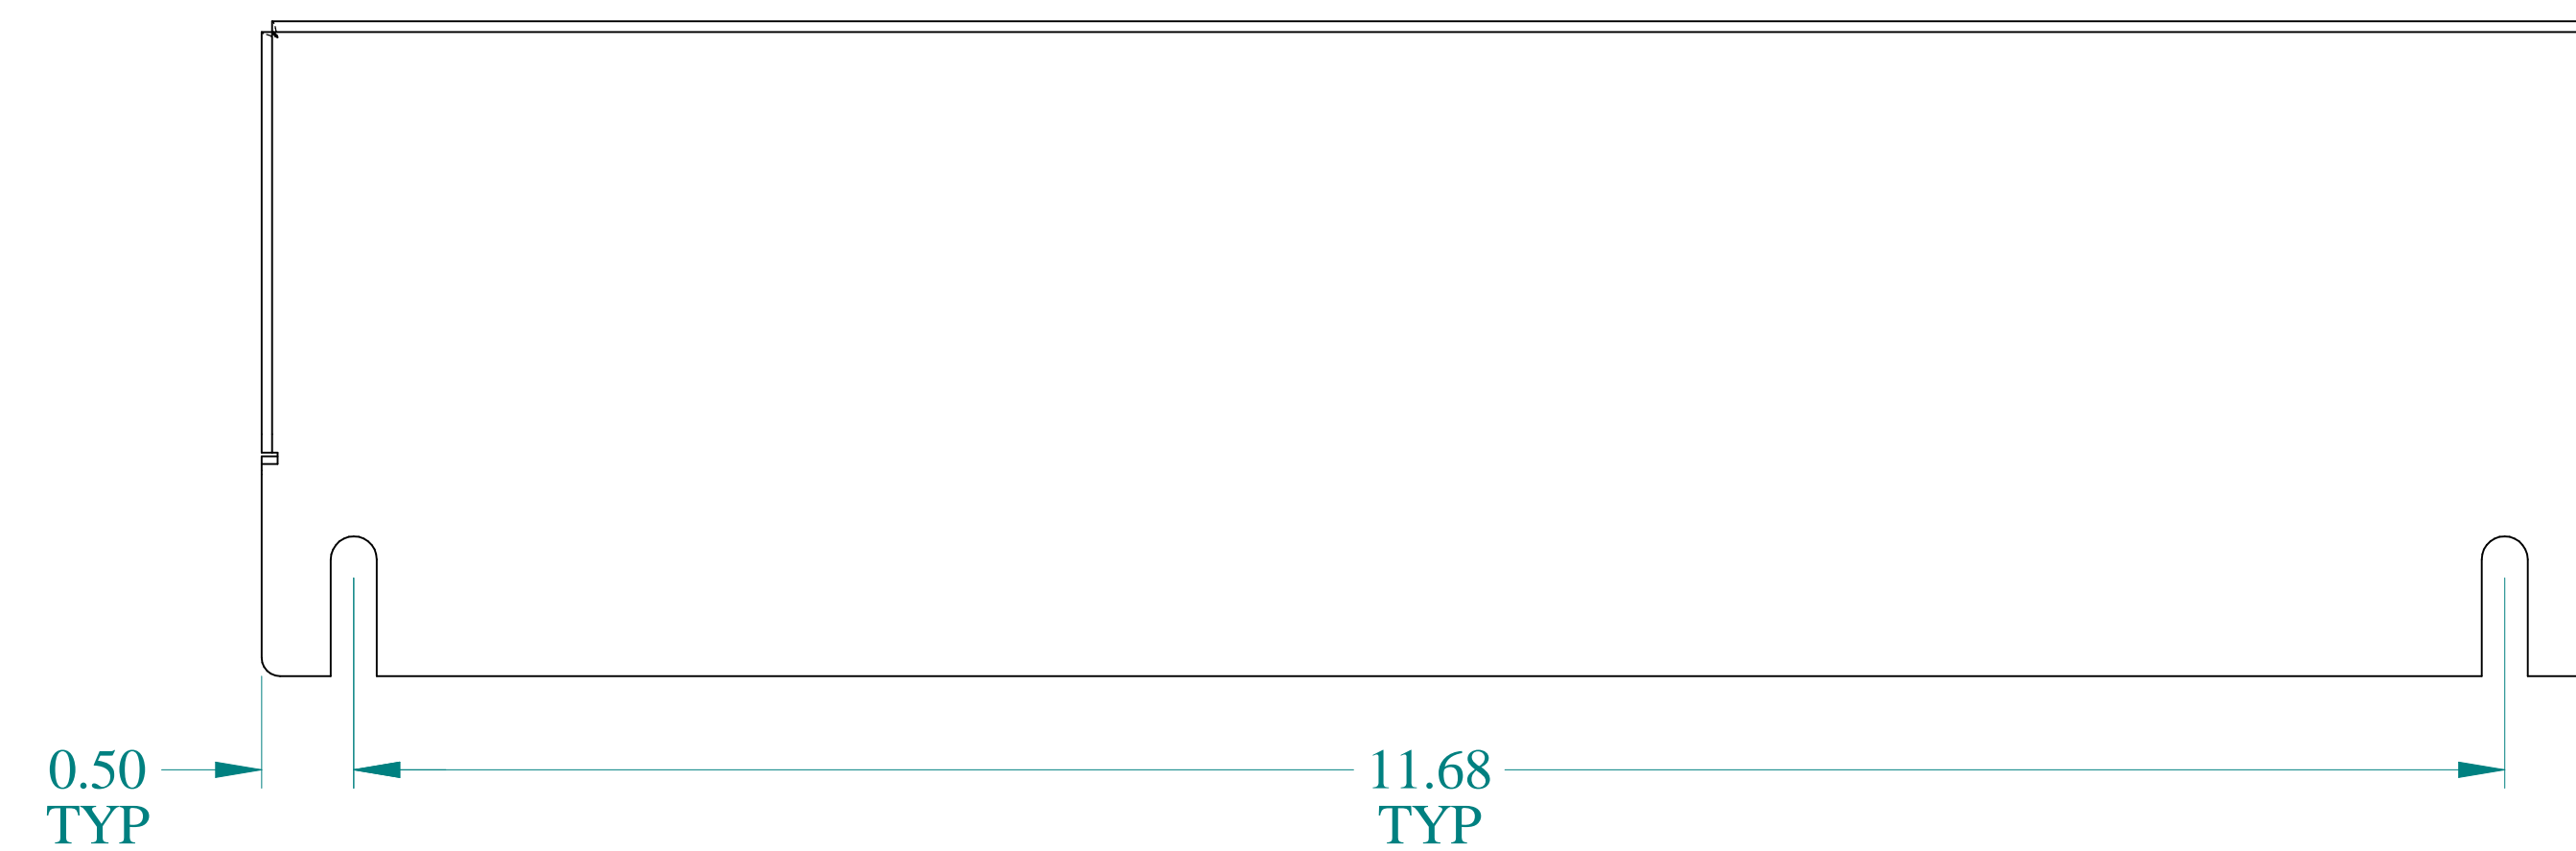

TOP VIEW

DETAIL Y
TYP

ISOMETRIC VIEW

SIDE VIEW

FRONT VIEW

DETAIL Z
TYP

Data subject to change without notice.

Part # : RHA40000N4G Date : Aug 11, 2021