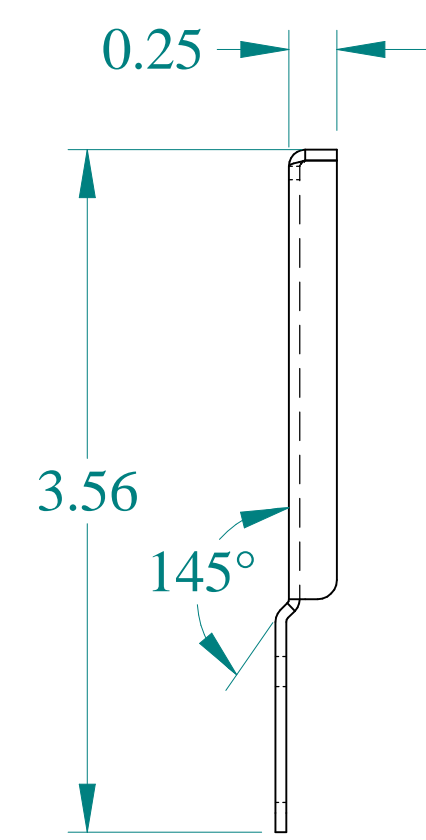

TOP VIEW

DETAIL Y
TYP

ISOMETRIC VIEW

SIDE VIEW

FRONT VIEW

DETAIL Z
TYP

Data subject to change without notice.

Part # : RHA40000N4G Date : Aug 11, 2021