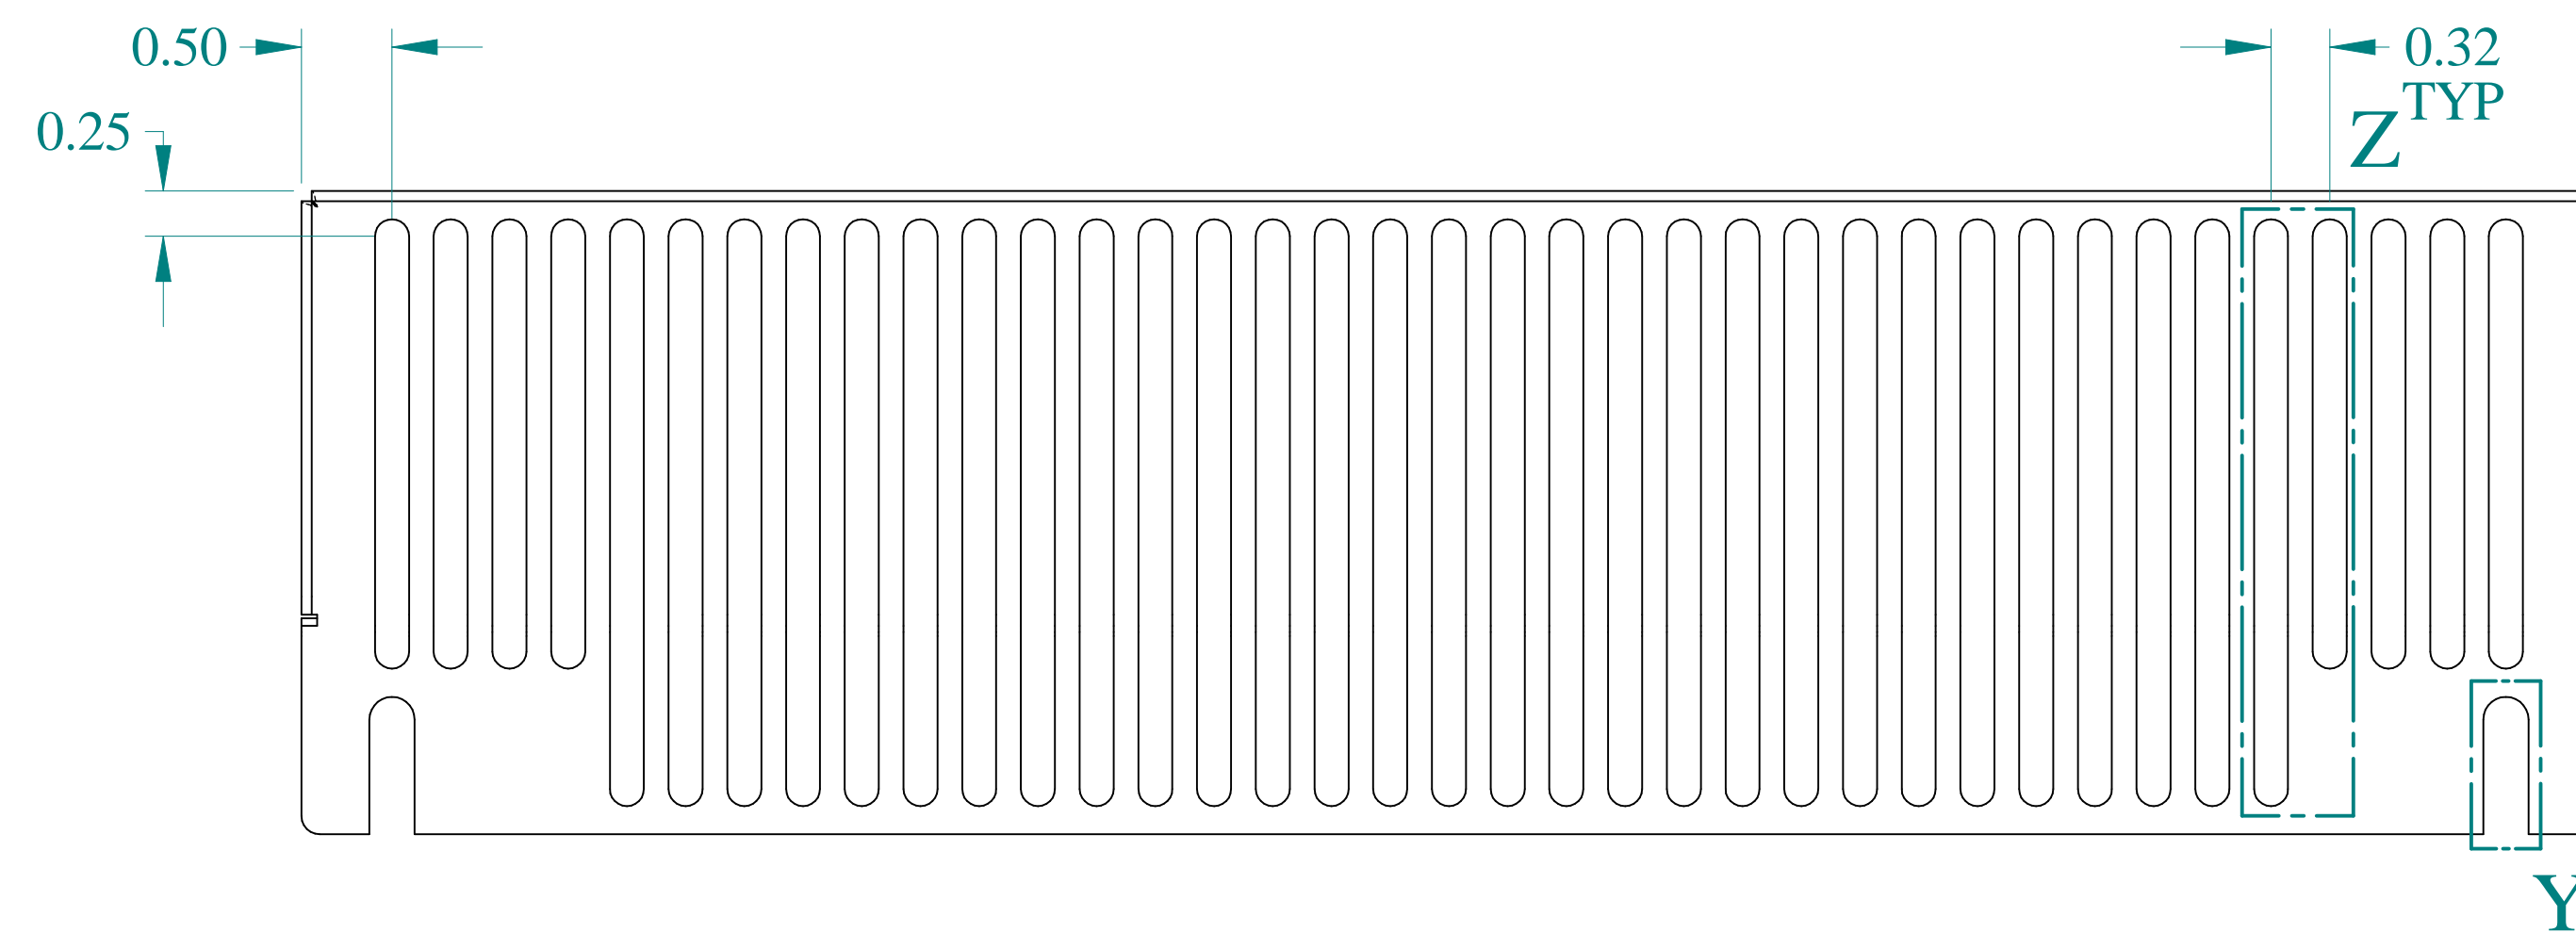

TOP VIEW

DETAIL Y
TYP

ISOMETRIC VIEW

SIDE VIEW

FRONT VIEW

DETAIL Z
TYP

Data subject to change without notice.

Part # : RHA40000N4G Date : Aug 11, 2021