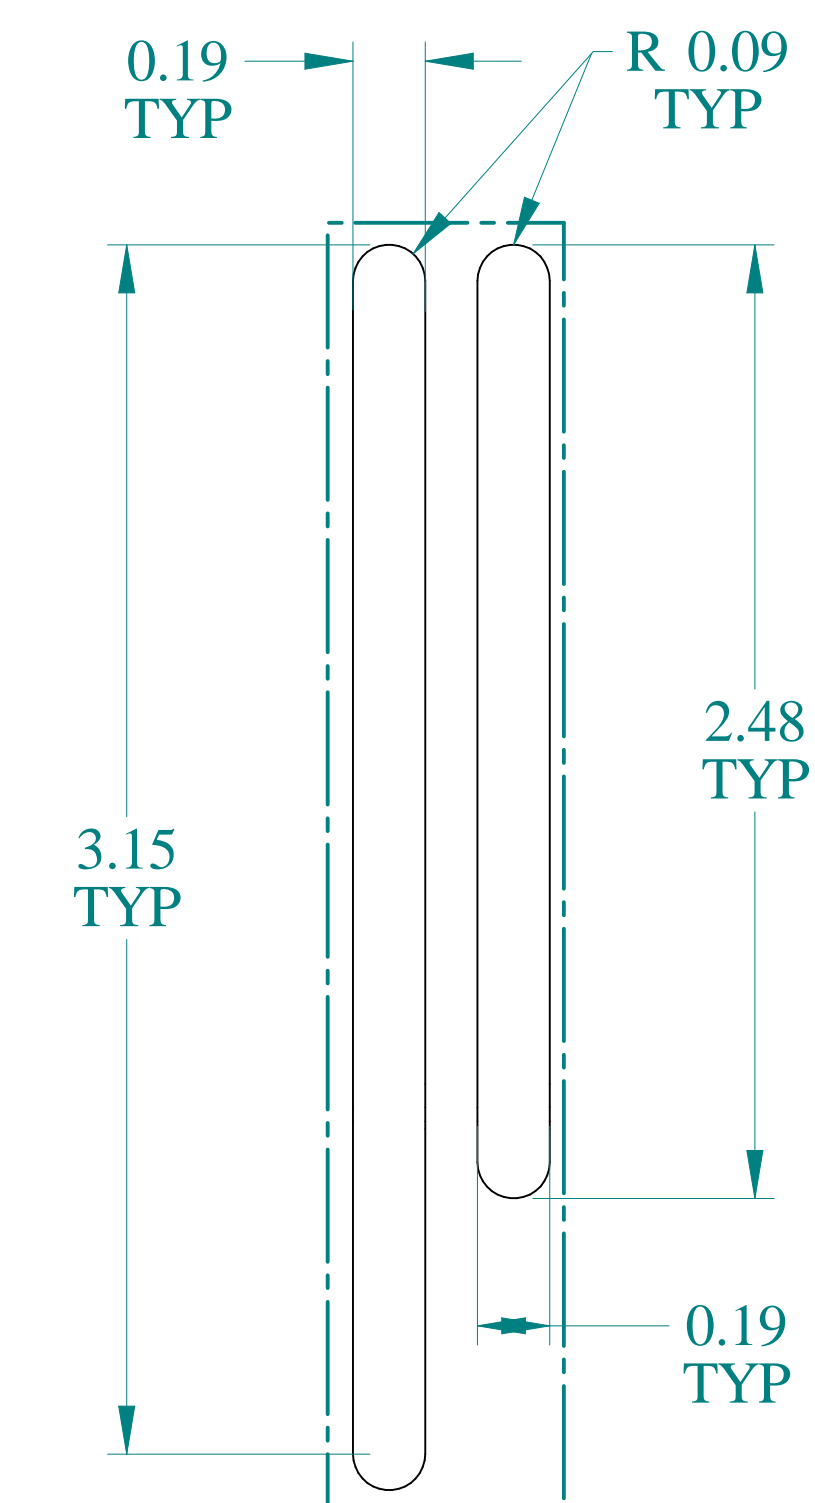

TOP VIEW

DETAIL Y
TYP

ISOMETRIC VIEW

SIDE VIEW

FRONT VIEW

DETAIL Z
TYP

Data subject to change without notice.

Part # : RHA40000N4G Date : Aug 11, 2021