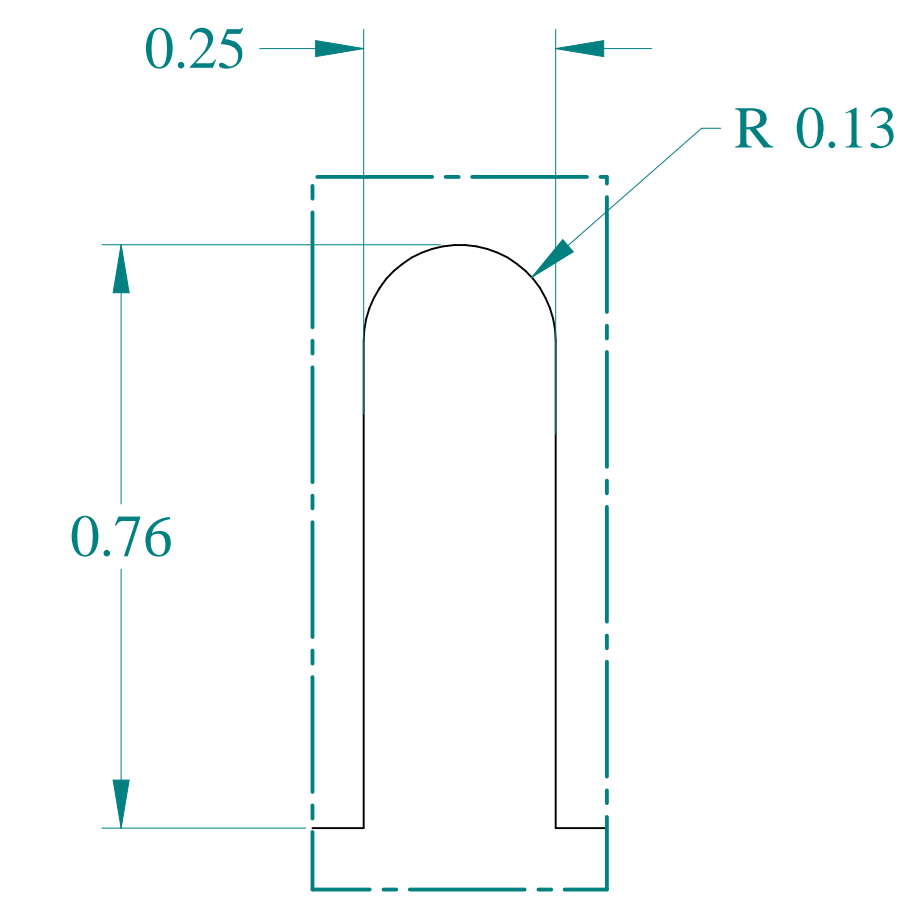

TOP VIEW

DETAIL Y
TYP

ISOMETRIC VIEW

SIDE VIEW

FRONT VIEW

DETAIL Z
TYP

Data subject to change without notice.

Part # : RHA40000N4G Date : Aug 11, 2021