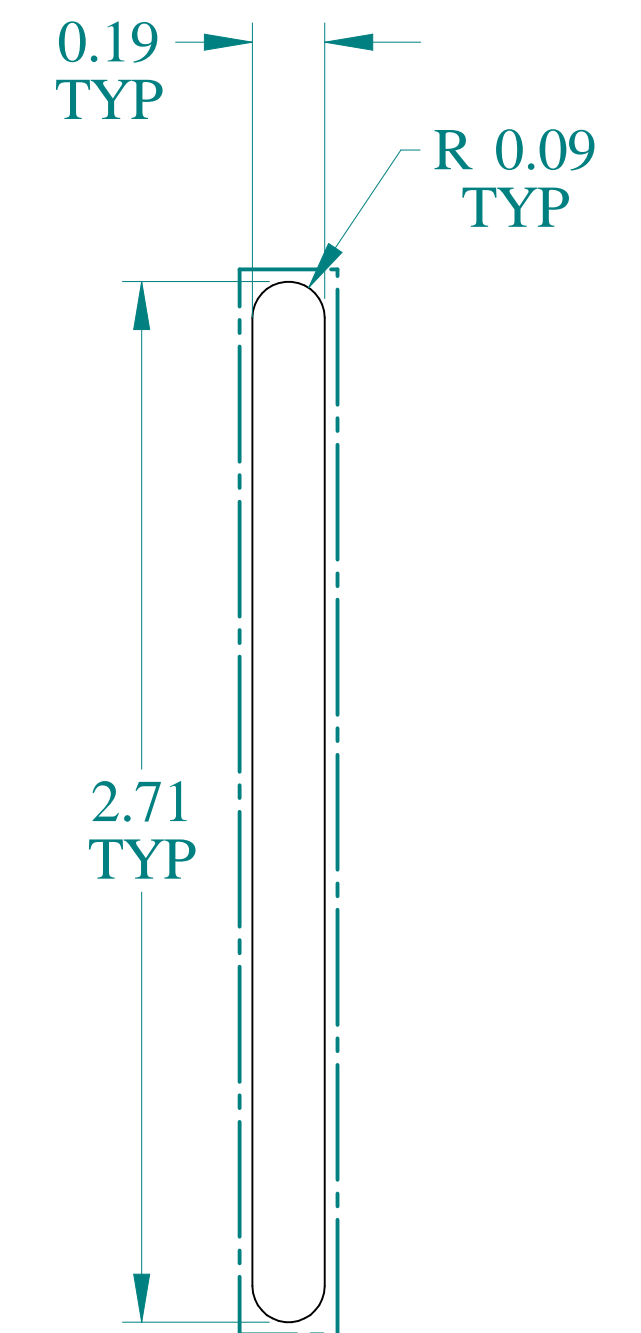

TOP VIEW

ISOMETRIC VIEW

SIDE VIEW

FRONT VIEW

DETAIL Z
TYP

Data subject to change without notice.

Part # : RHA40000S16 Date : Aug 10, 2021

Link: www.hammmfg.com/RHA40000S16