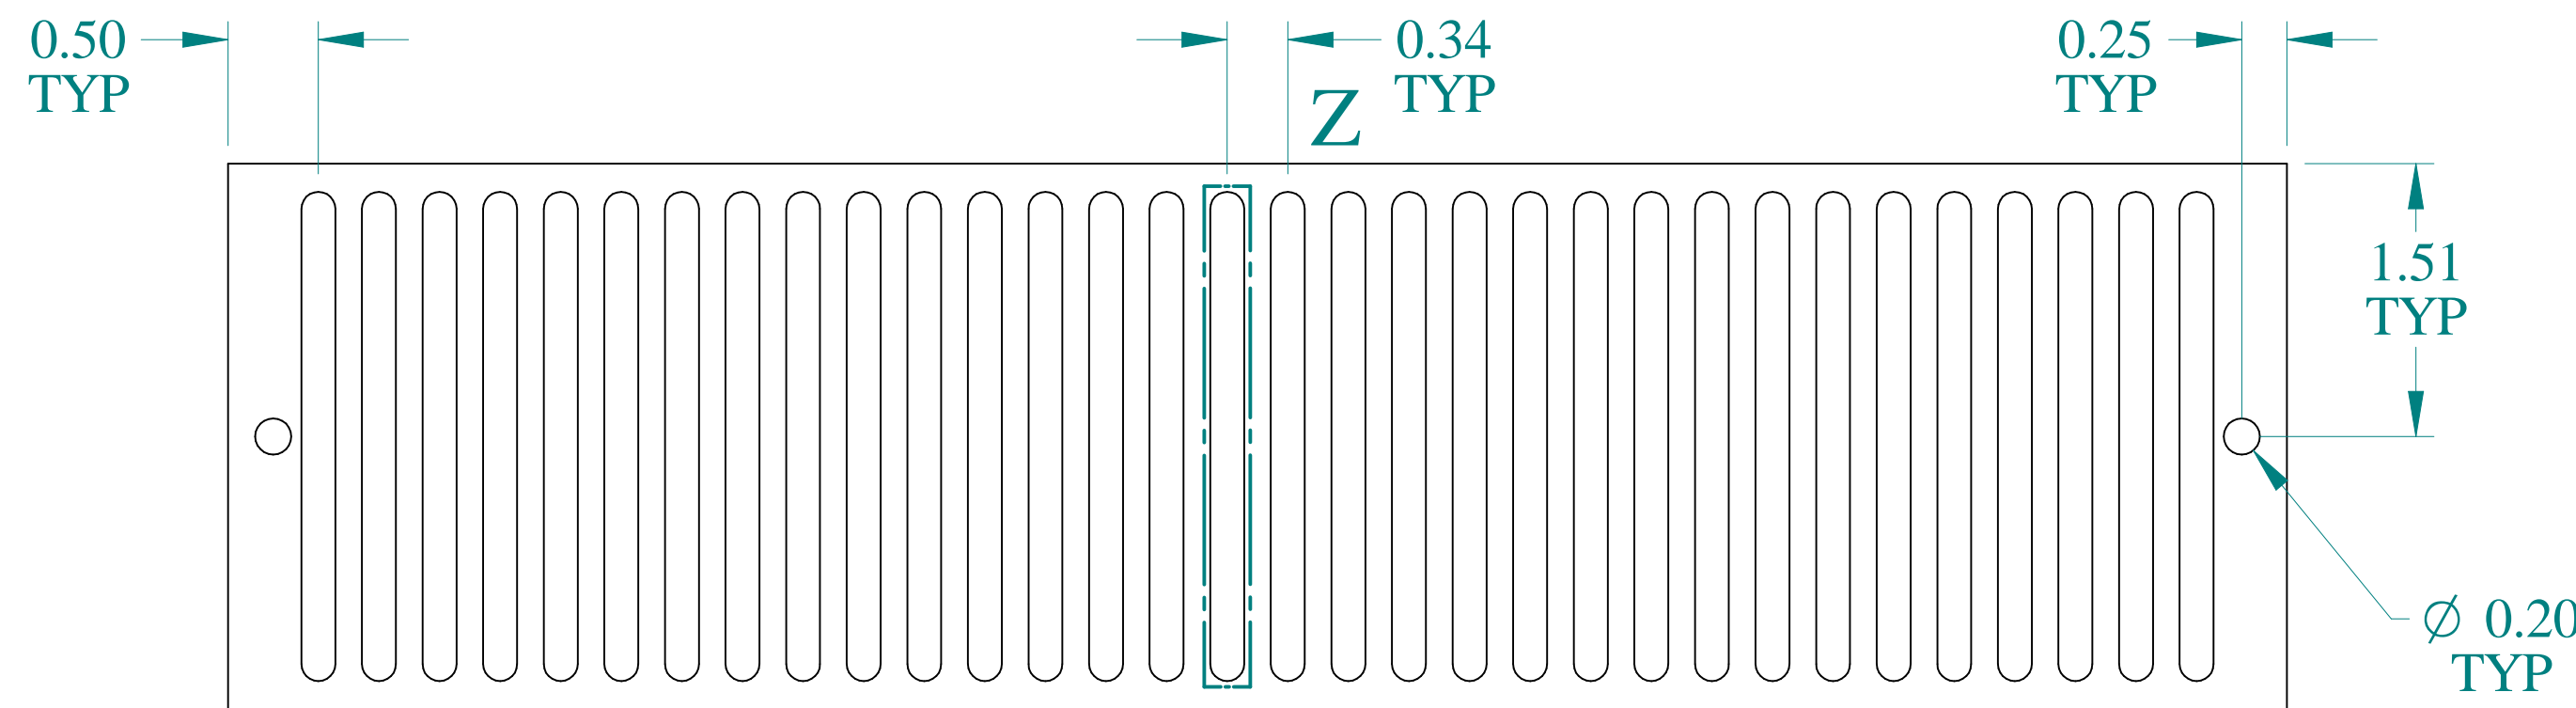

TOP VIEW

ISOMETRIC VIEW

SIDE VIEW

FRONT VIEW

DETAIL Z
TYP

Data subject to change without notice.

Part # : RHA40000S16 Date : Aug 10, 2021

Link: www.hammmfg.com/RHA40000S16