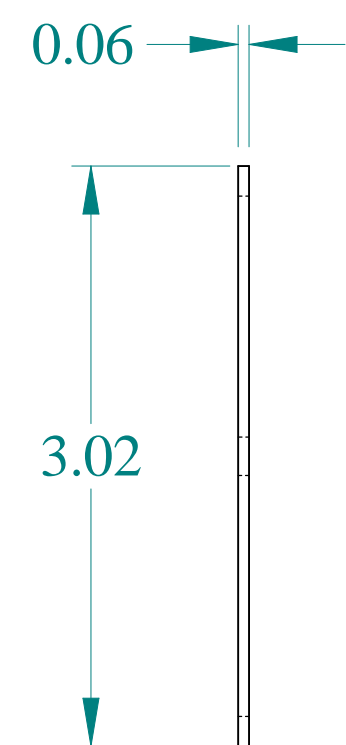

TOP VIEW

ISOMETRIC VIEW

SIDE VIEW

FRONT VIEW

DETAIL Z
TYP

Data subject to change without notice.

Part # : RHA40000S16 Date : Aug 10, 2021

Link: www.hammmfg.com/RHA40000S16