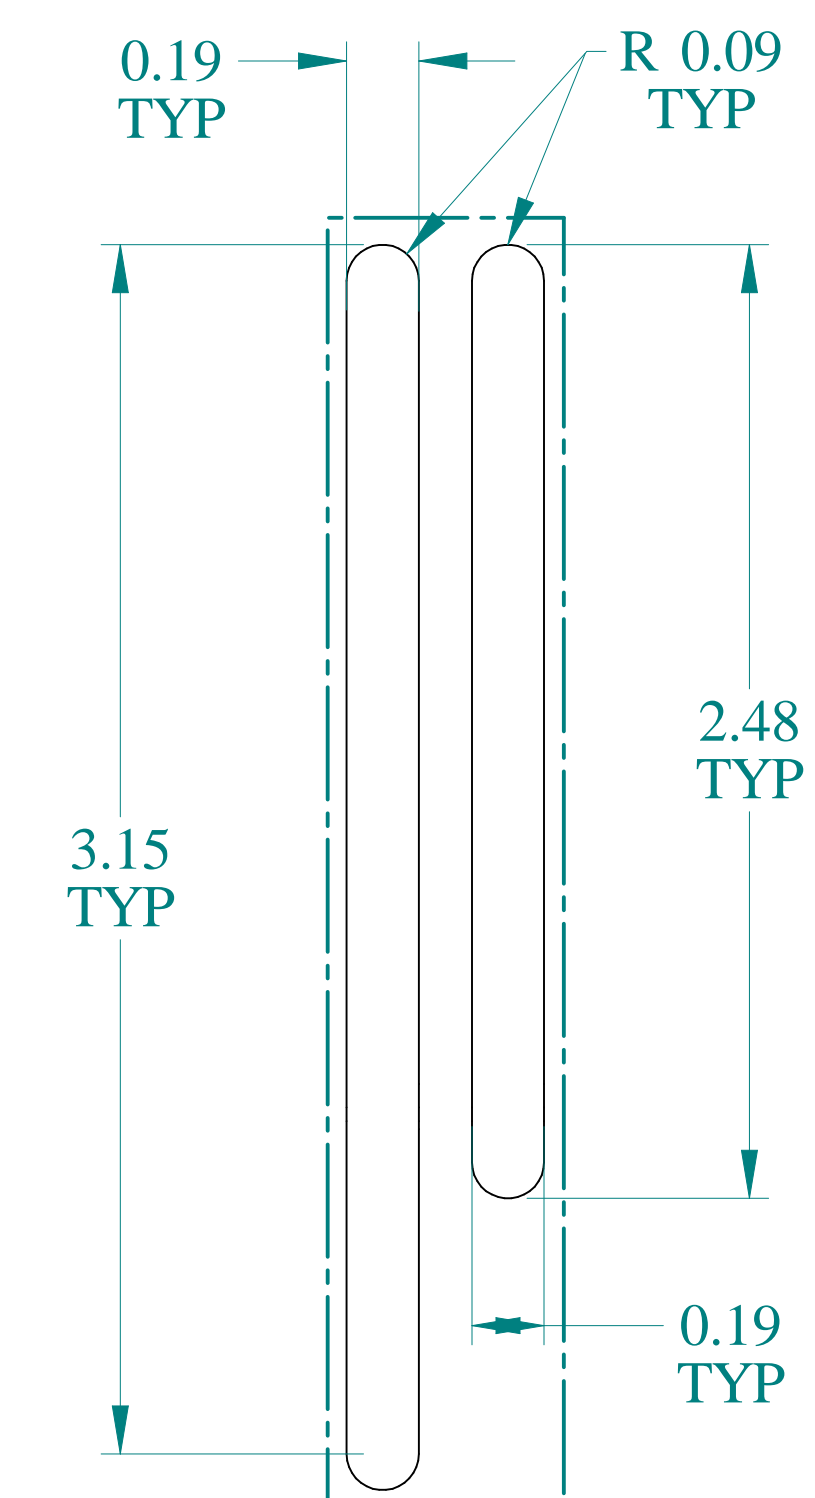

TOP VIEW

DETAIL Y  
TYP

ISOMETRIC VIEW

SIDE VIEW

FRONT VIEW

DETAIL Z  
TYP

**HAMMOND  
MANUFACTURING®**

www.hammondmfg.com

Data subject to change without notice.

Part # : RHA60000N4G

Date : Aug 11, 2021

Link: [www.hammg.com/RHA60000N4G](http://www.hammg.com/RHA60000N4G)