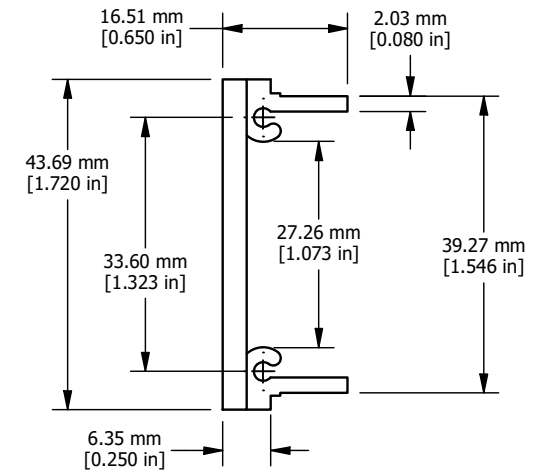

4 X Ø3.99 mm THRU
 ✓ Ø7.49 mm X 82.0°
 [4 X Ø0.157 in THRU
 ✓ Ø0.295 in X 82.0°]

RM1U04BKSP
 Material - Extruded 6063 Aluminum
 Finish - Black Textured Powder Paint