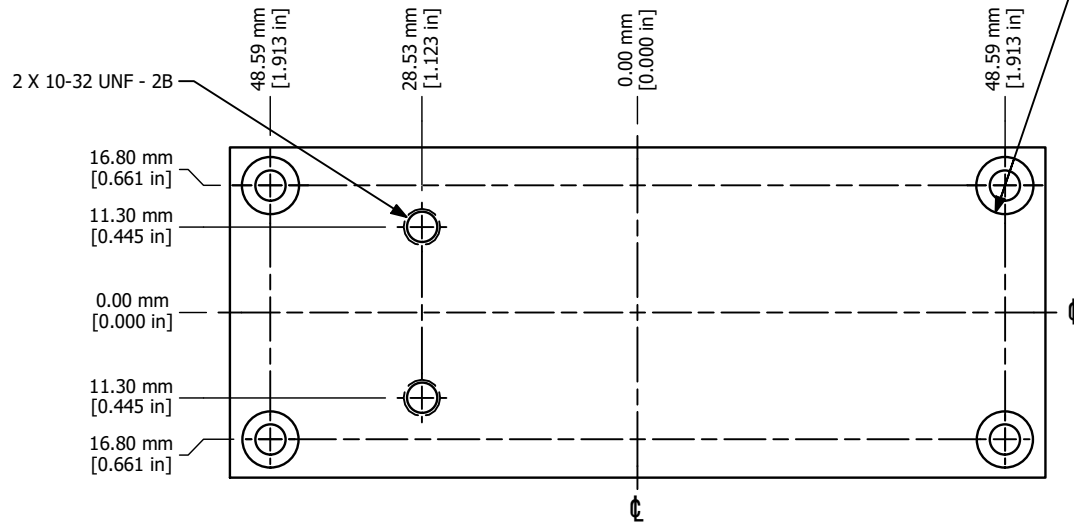

4 X Ø3.99 mm THRU
 ✓ Ø7.49 mm X 82.0°
 [4 X Ø0.157 in THRU
 ✓ Ø0.295 in X 82.0°]

RM1U04BKSP
 Material - Extruded 6063 Aluminum
 Finish - Black Textured Powder Paint