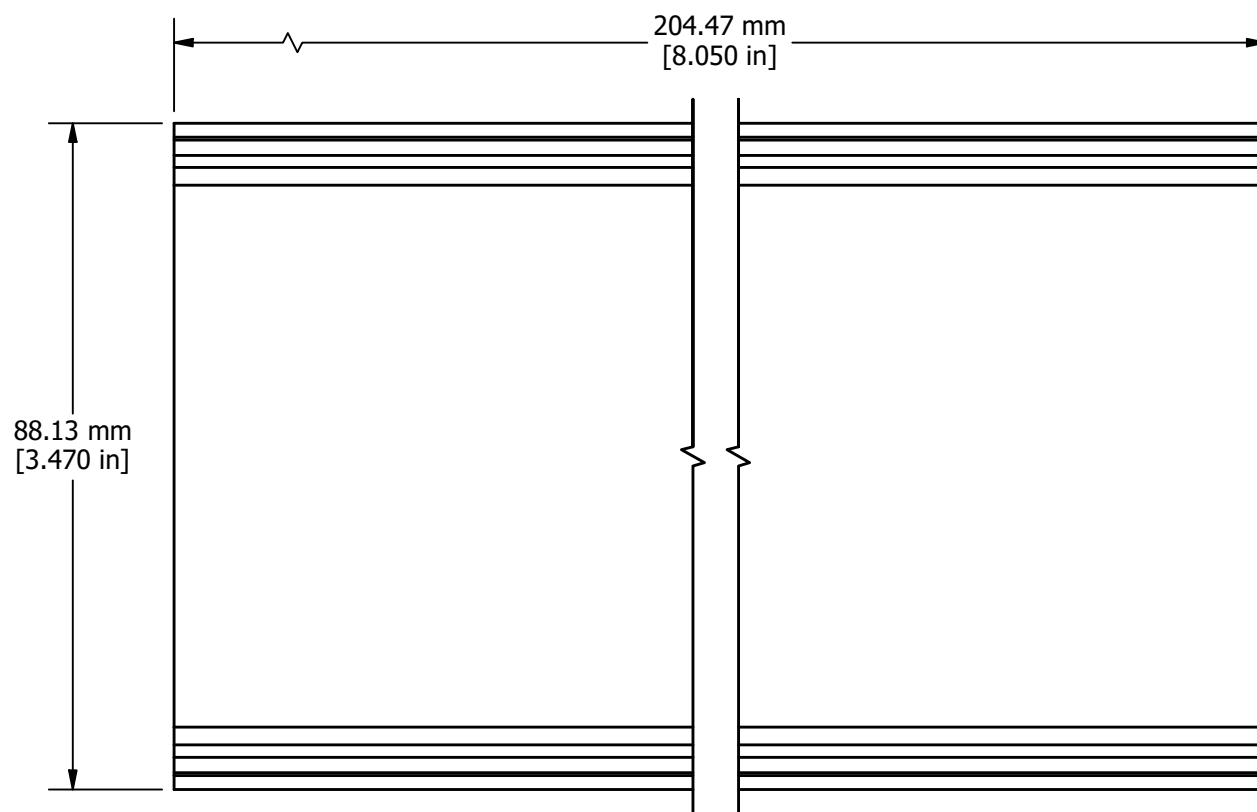

TOP VIEW

INSIDE VIEW

PROFILE VIEW

ISOMETRIC VIEW

RM2U08BKFP
Material - Extruded 6063 Aluminum
Finish - Black Textured Powder Paint

RM2U08BKFP
www.hammondmfg.com