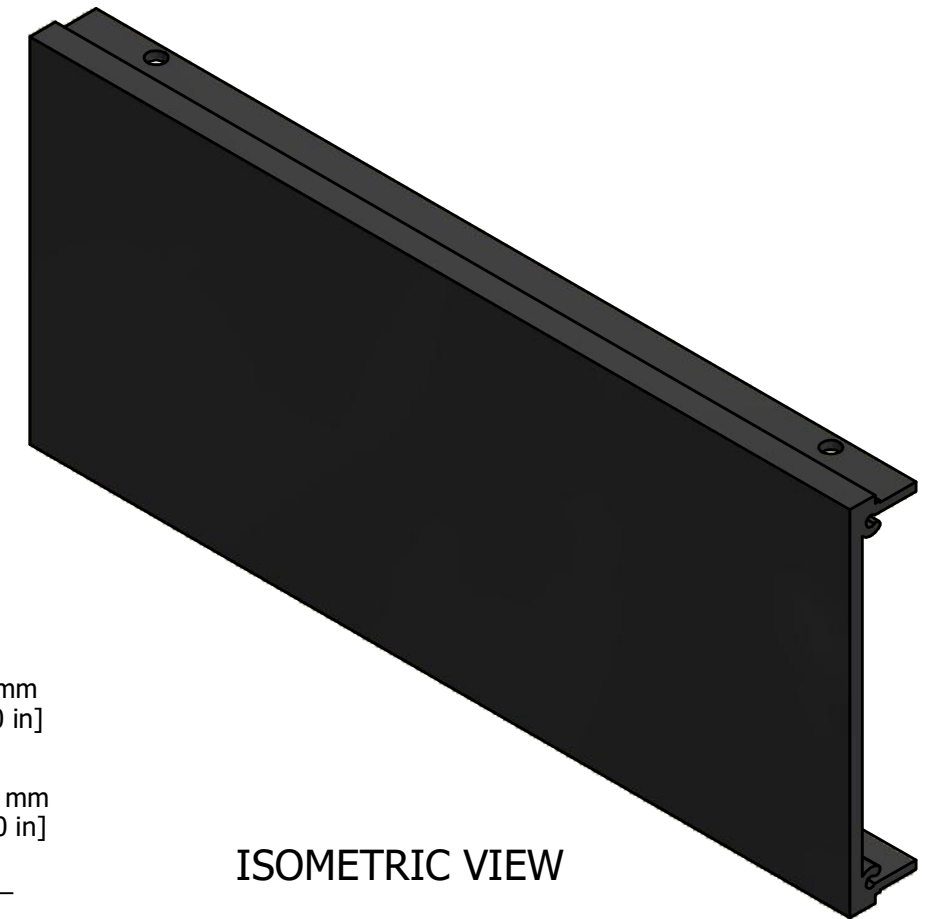

TOP VIEW

INSIDE VIEW

PROFILE VIEW

ISOMETRIC VIEW

RM2U08BKFP
Material - Extruded 6063 Aluminum
Finish - Black Textured Powder Paint

RM2U08BKFP
www.hammondmfg.com