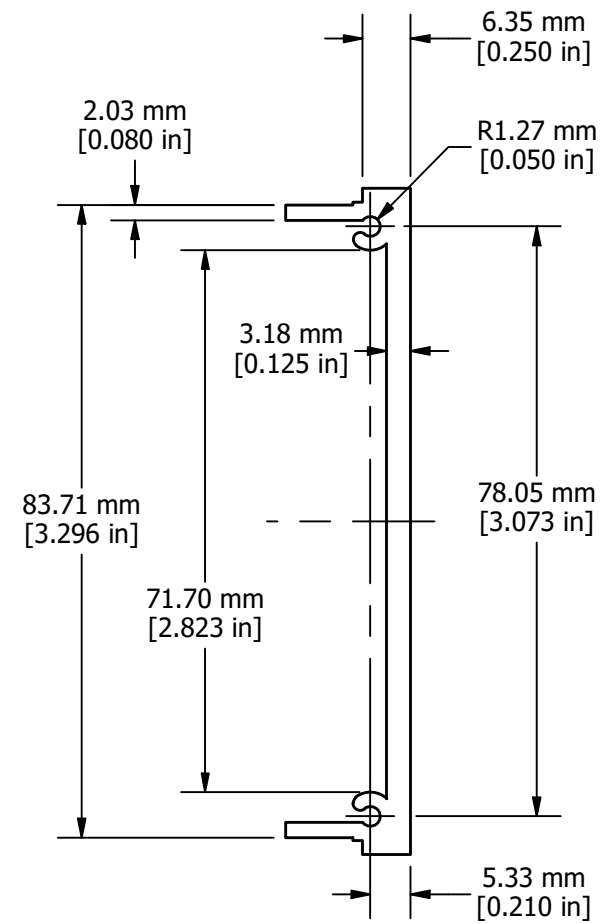

TOP VIEW

INSIDE VIEW

PROFILE VIEW

ISOMETRIC VIEW

RM2U08BKFP
Material - Extruded 6063 Aluminum
Finish - Black Textured Powder Paint

RM2U08BKFP
www.hammondmfg.com