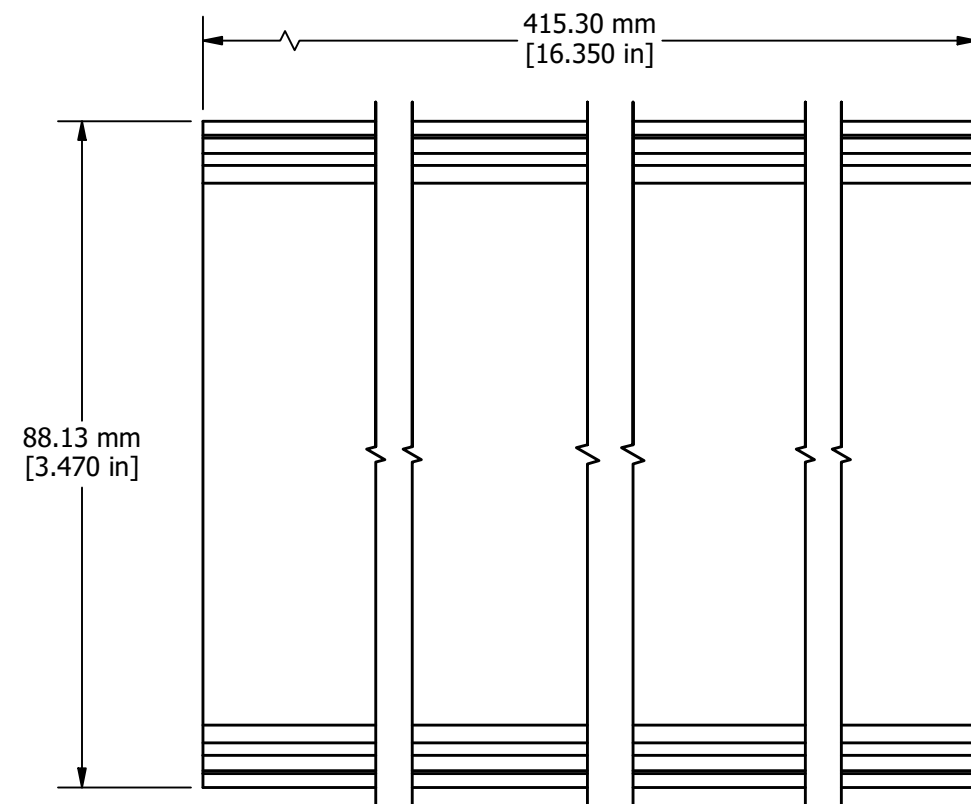

TOP VIEW

ISOMETRIC VIEW

INSIDE VIEW

PROFILE VIEW

RM2U19BKFP
Material - Extruded 6063 Aluminum
Finish - Black Textured Powder Paint

RM2U19BKFP
www.hammondmfg.com