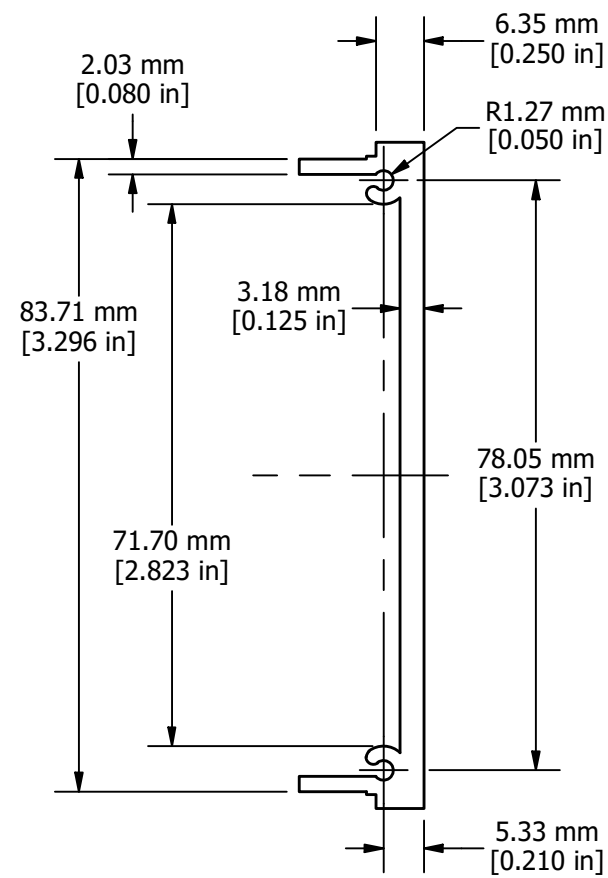

TOP VIEW

ISOMETRIC VIEW

INSIDE VIEW

PROFILE VIEW

RM2U19BKFP
Material - Extruded 6063 Aluminum
Finish - Black Textured Powder Paint

RM2U19BKFP
www.hammondmfg.com