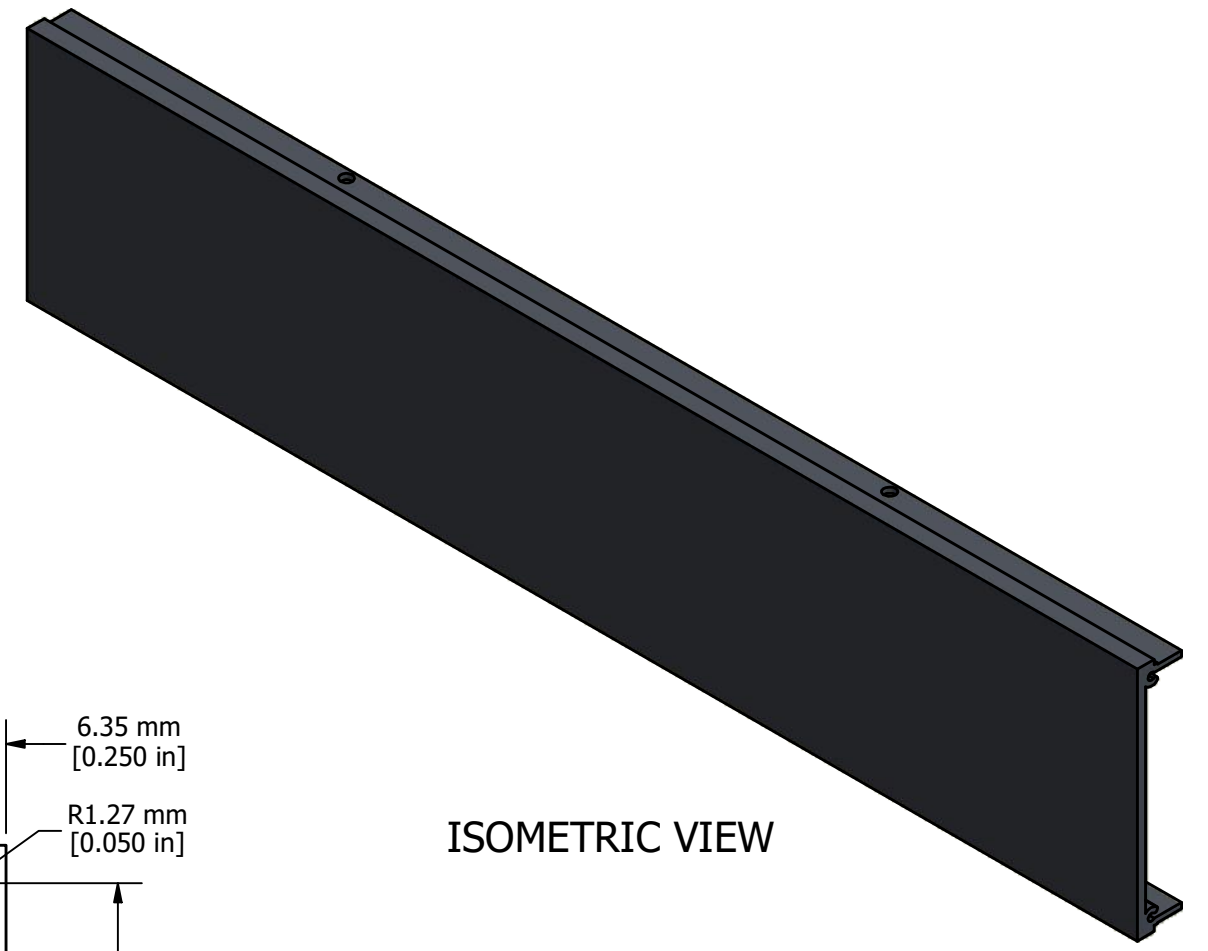

TOP VIEW

ISOMETRIC VIEW

INSIDE VIEW

PROFILE VIEW

RM2U19BKFP
Material - Extruded 6063 Aluminum
Finish - Black Textured Powder Paint

RM2U19BKFP
www.hammondmfg.com