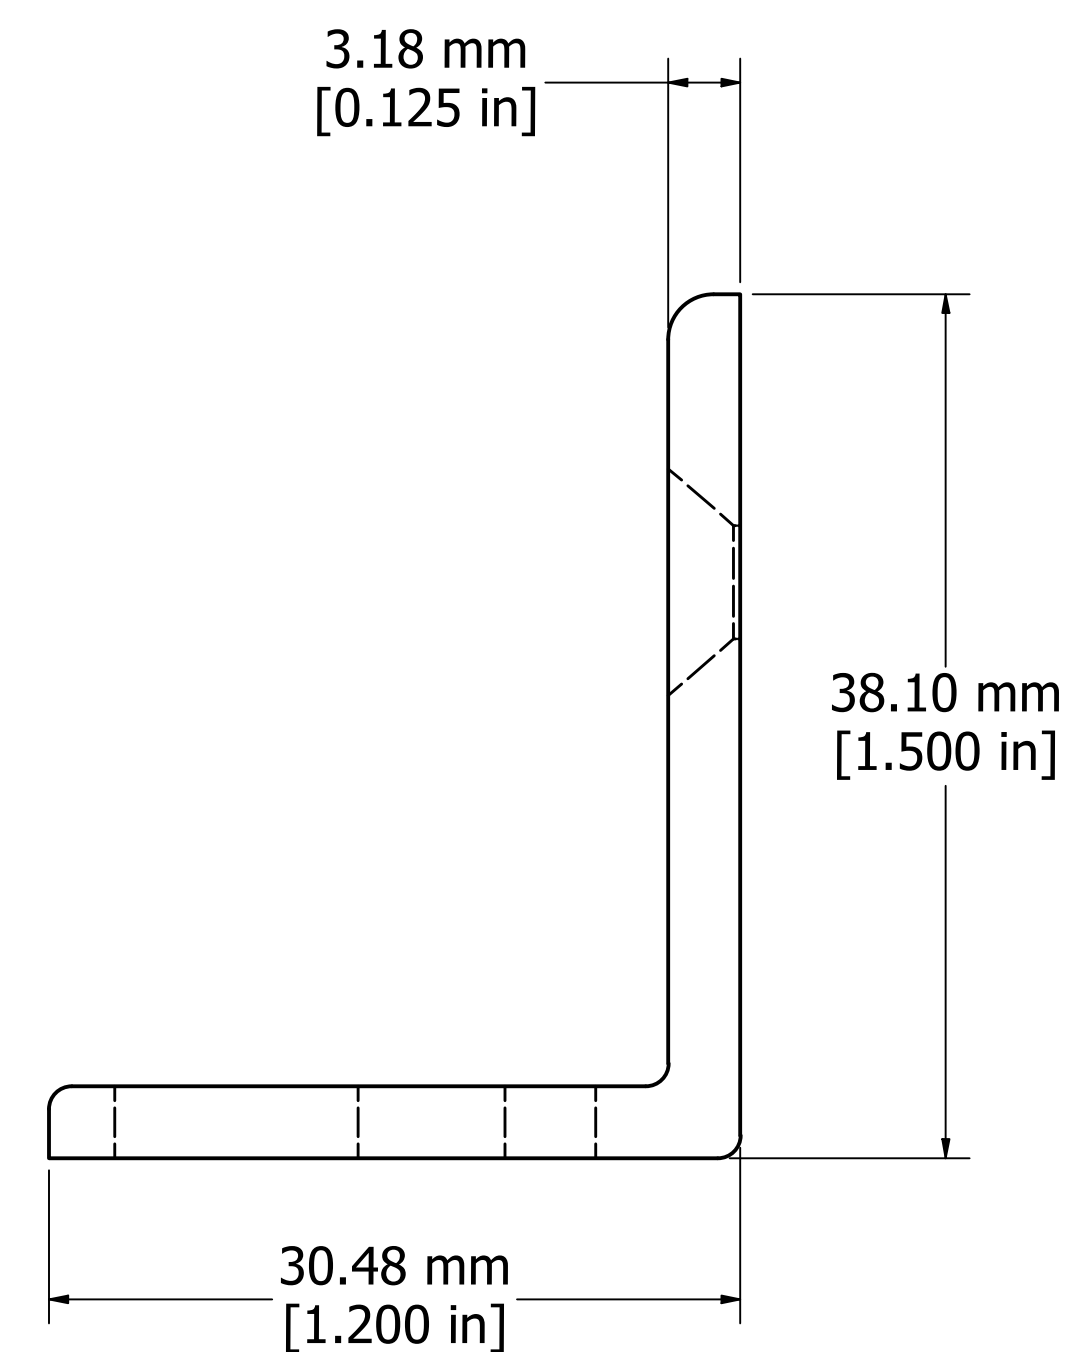

TOP VIEW

FRONT VIEW

SIDE VIEW

ISOMETRIC VIEW

RM2UMTGFL
Sold in Pairs
Finish - Black Textured Powder Paint
Hardware - 4x #10-32 x 3/8" Black Philips Flathead Screws

**HAMMOND**  
**MANUFACTURING™**

**RM2UMTGFL**