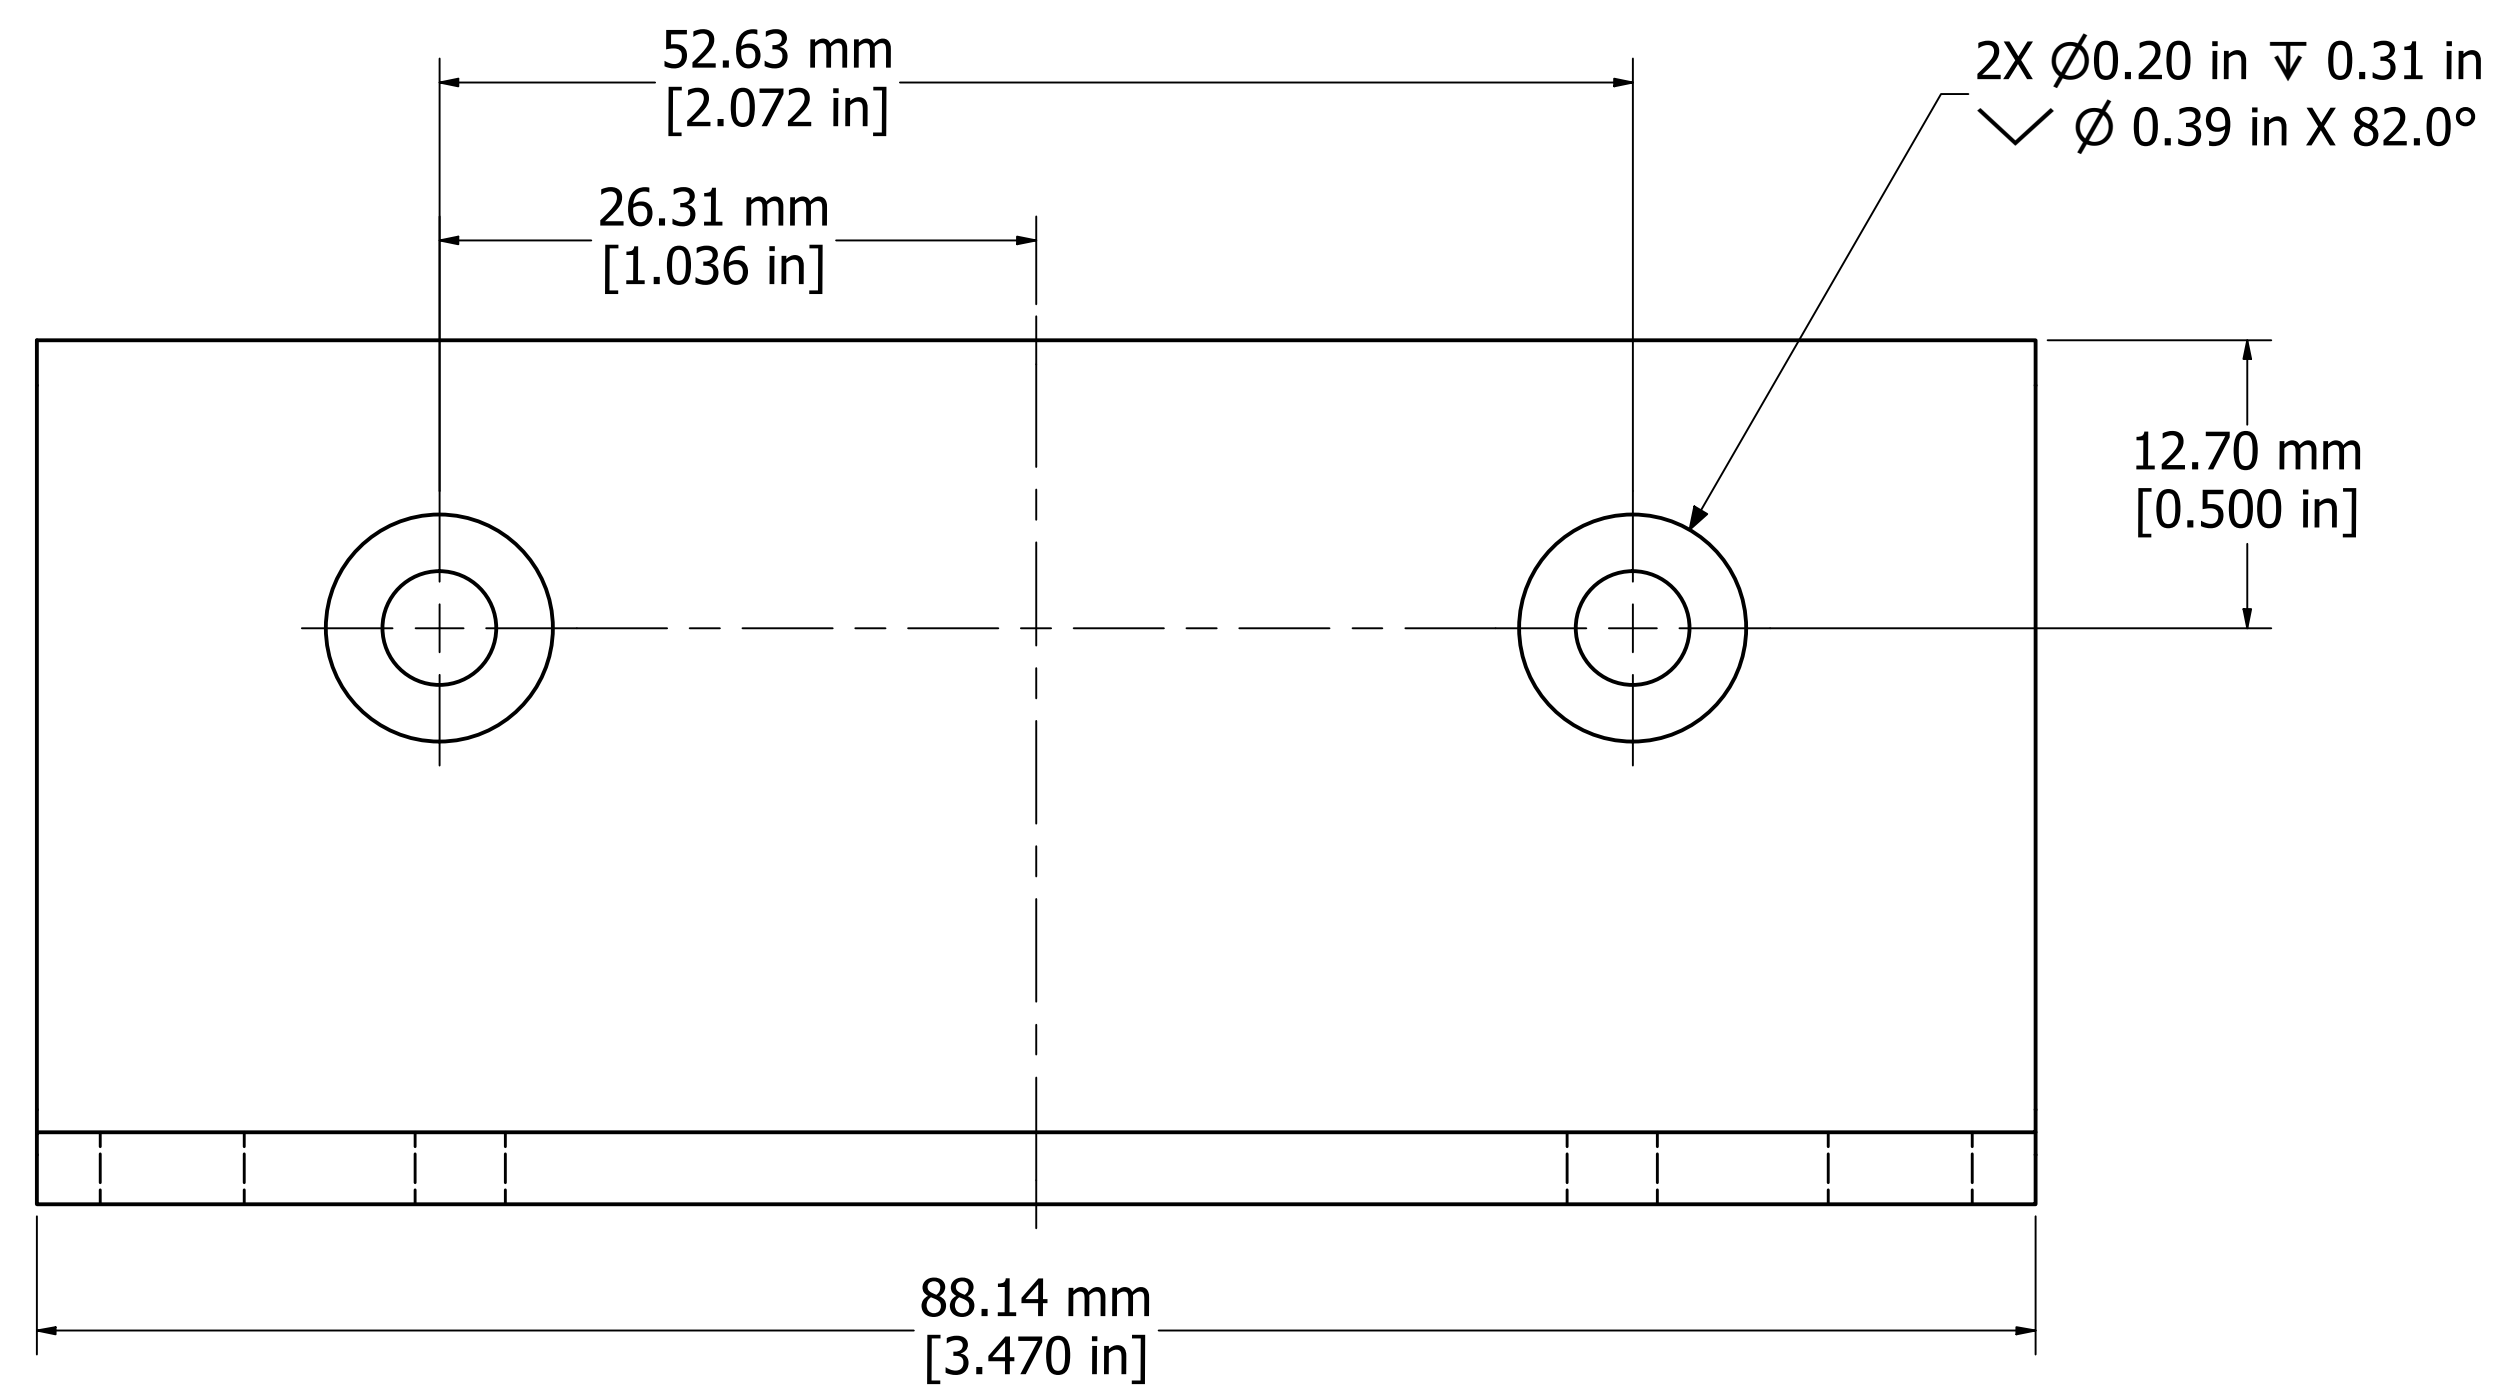

TOP VIEW

FRONT VIEW

SIDE VIEW

ISOMETRIC VIEW

RM2UMTGFL
Sold in Pairs
Finish - Black Textured Powder Paint
Hardware - 4x #10-32 x 3/8" Black Philips Flathead Screws

**HAMMOND**  
**MANUFACTURING™**

**RM2UMTGFL**