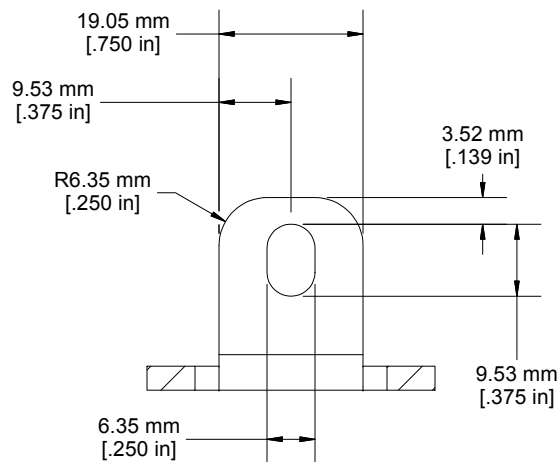

SECTION B-B

SECTION A-A

DWN		 HAMMOND MANUFACTURING CO. LTD. 485 Conestogo Road Waterloo, Ontario, N2L 4C9, Canada
DATE		
CHK		
MAT'L		
SHEET		THIS DRAWING IS PROPRIETARY INFORMATION OF HAMMOND MFG. CO. LTD. NOT TO BE USED WITHOUT EXPRESSED WRITTEN PERMISSION OF HAMMOND MFG. CO. LTD.
		RMCHANDLE1U