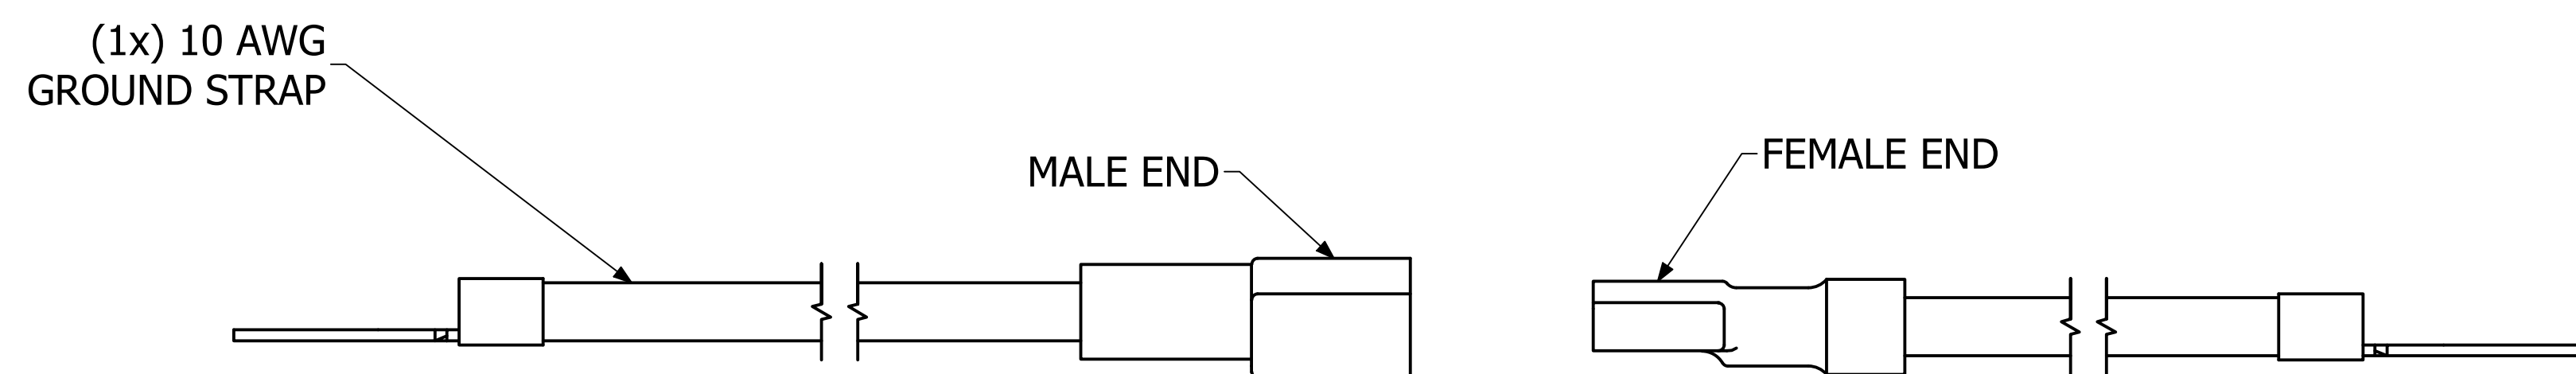

22" GROUND CABLE CONNECTED (3x)

12" GROUND CABLE CONNECTED (4x)

GROUND CABLE DISCONNECTED

FEMALE END

MALE END

ISOMETRIC VIEWS

H1GRDKIT	
Cable - #10 TC TEW Green/Yellow	
Terminals - 10 GA Ring Terminal for 1/4" & #10 Stud	
Hardware	
14 - #10-32 x 3/4" Screws	
14 - #10-32 Locking Nuts	
14 - #10 Locktooth Washers	
14 - #10 Flat Washer	
14 - 1/4"-20 x 1/2" Screws	
14 - 1/4"-20 Locking Nuts	
14 - 1/4" Locktooth Washers	
14 - 1/4" Flat Washers	
14 - Ground Stickers	