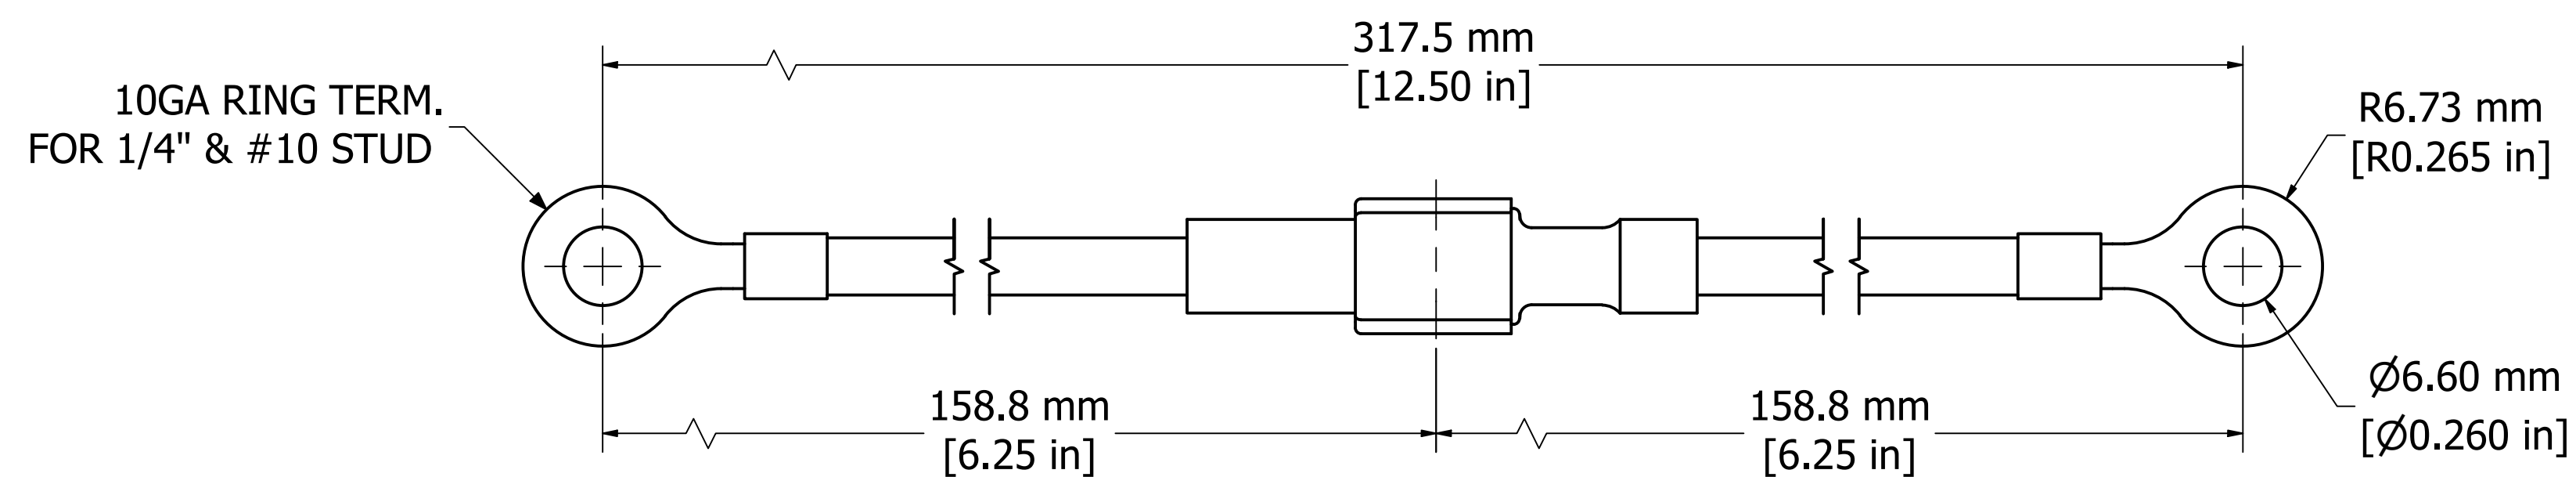

22" GROUND CABLE CONNECTED (3x)

12" GROUND CABLE CONNECTED (4x)

GROUND CABLE DISCONNECTED

FEMALE END

MALE END

ISOMETRIC VIEWS

H1GRDKIT	
Cable - #10 TC TEW Green/Yellow	
Terminals - 10 GA Ring Terminal for 1/4" & #10 Stud	
Hardware	
14 - #10-32 x 3/4" Screws	
14 - #10-32 Locking Nuts	
14 - #10 Locktooth Washers	
14 - #10 Flat Washer	
14 - 1/4"-20 x 1/2" Screws	
14 - 1/4"-20 Locking Nuts	
14 - 1/4" Locktooth Washers	
14 - 1/4" Flat Washers	
14 - Ground Stickers	