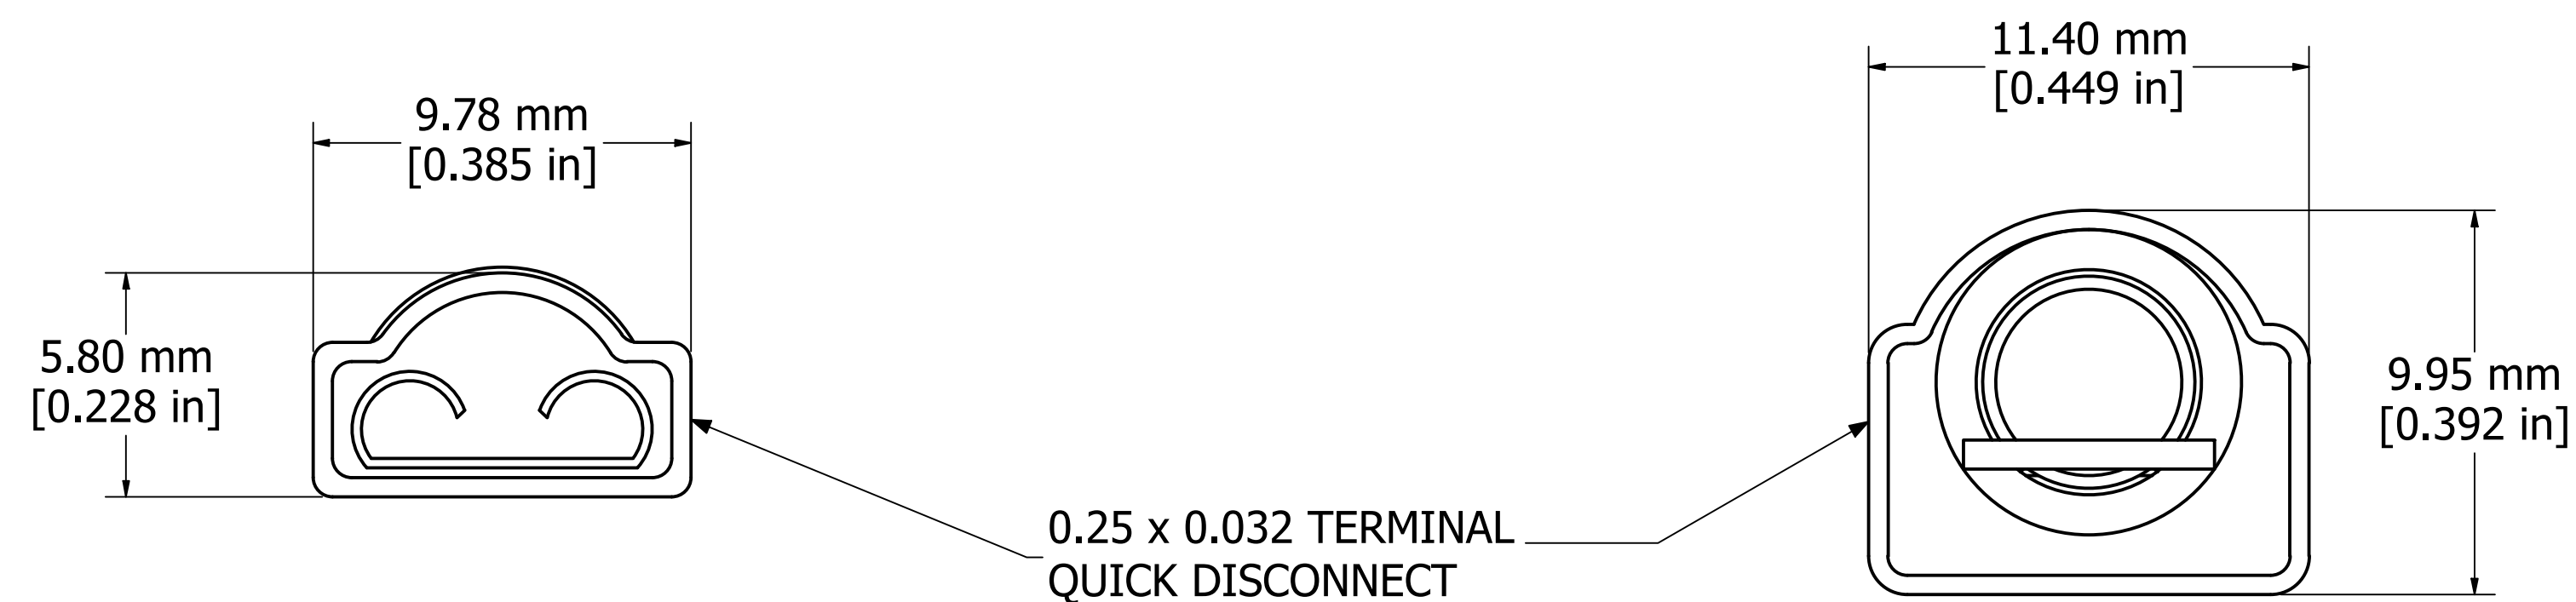

22" GROUND CABLE CONNECTED (3x)

12" GROUND CABLE CONNECTED (4x)

GROUND CABLE DISCONNECTED

FEMALE END

MALE END

ISOMETRIC VIEWS

H1GRDKIT	
Cable - #10 TC TEW Green/Yellow	
Terminals - 10 GA Ring Terminal for 1/4" & #10 Stud	
Hardware	
14 - #10-32 x 3/4" Screws	
14 - #10-32 Locking Nuts	
14 - #10 Locktooth Washers	
14 - #10 Flat Washer	
14 - 1/4"-20 x 1/2" Screws	
14 - 1/4"-20 Locking Nuts	
14 - 1/4" Locktooth Washers	
14 - 1/4" Flat Washers	
14 - Ground Stickers	