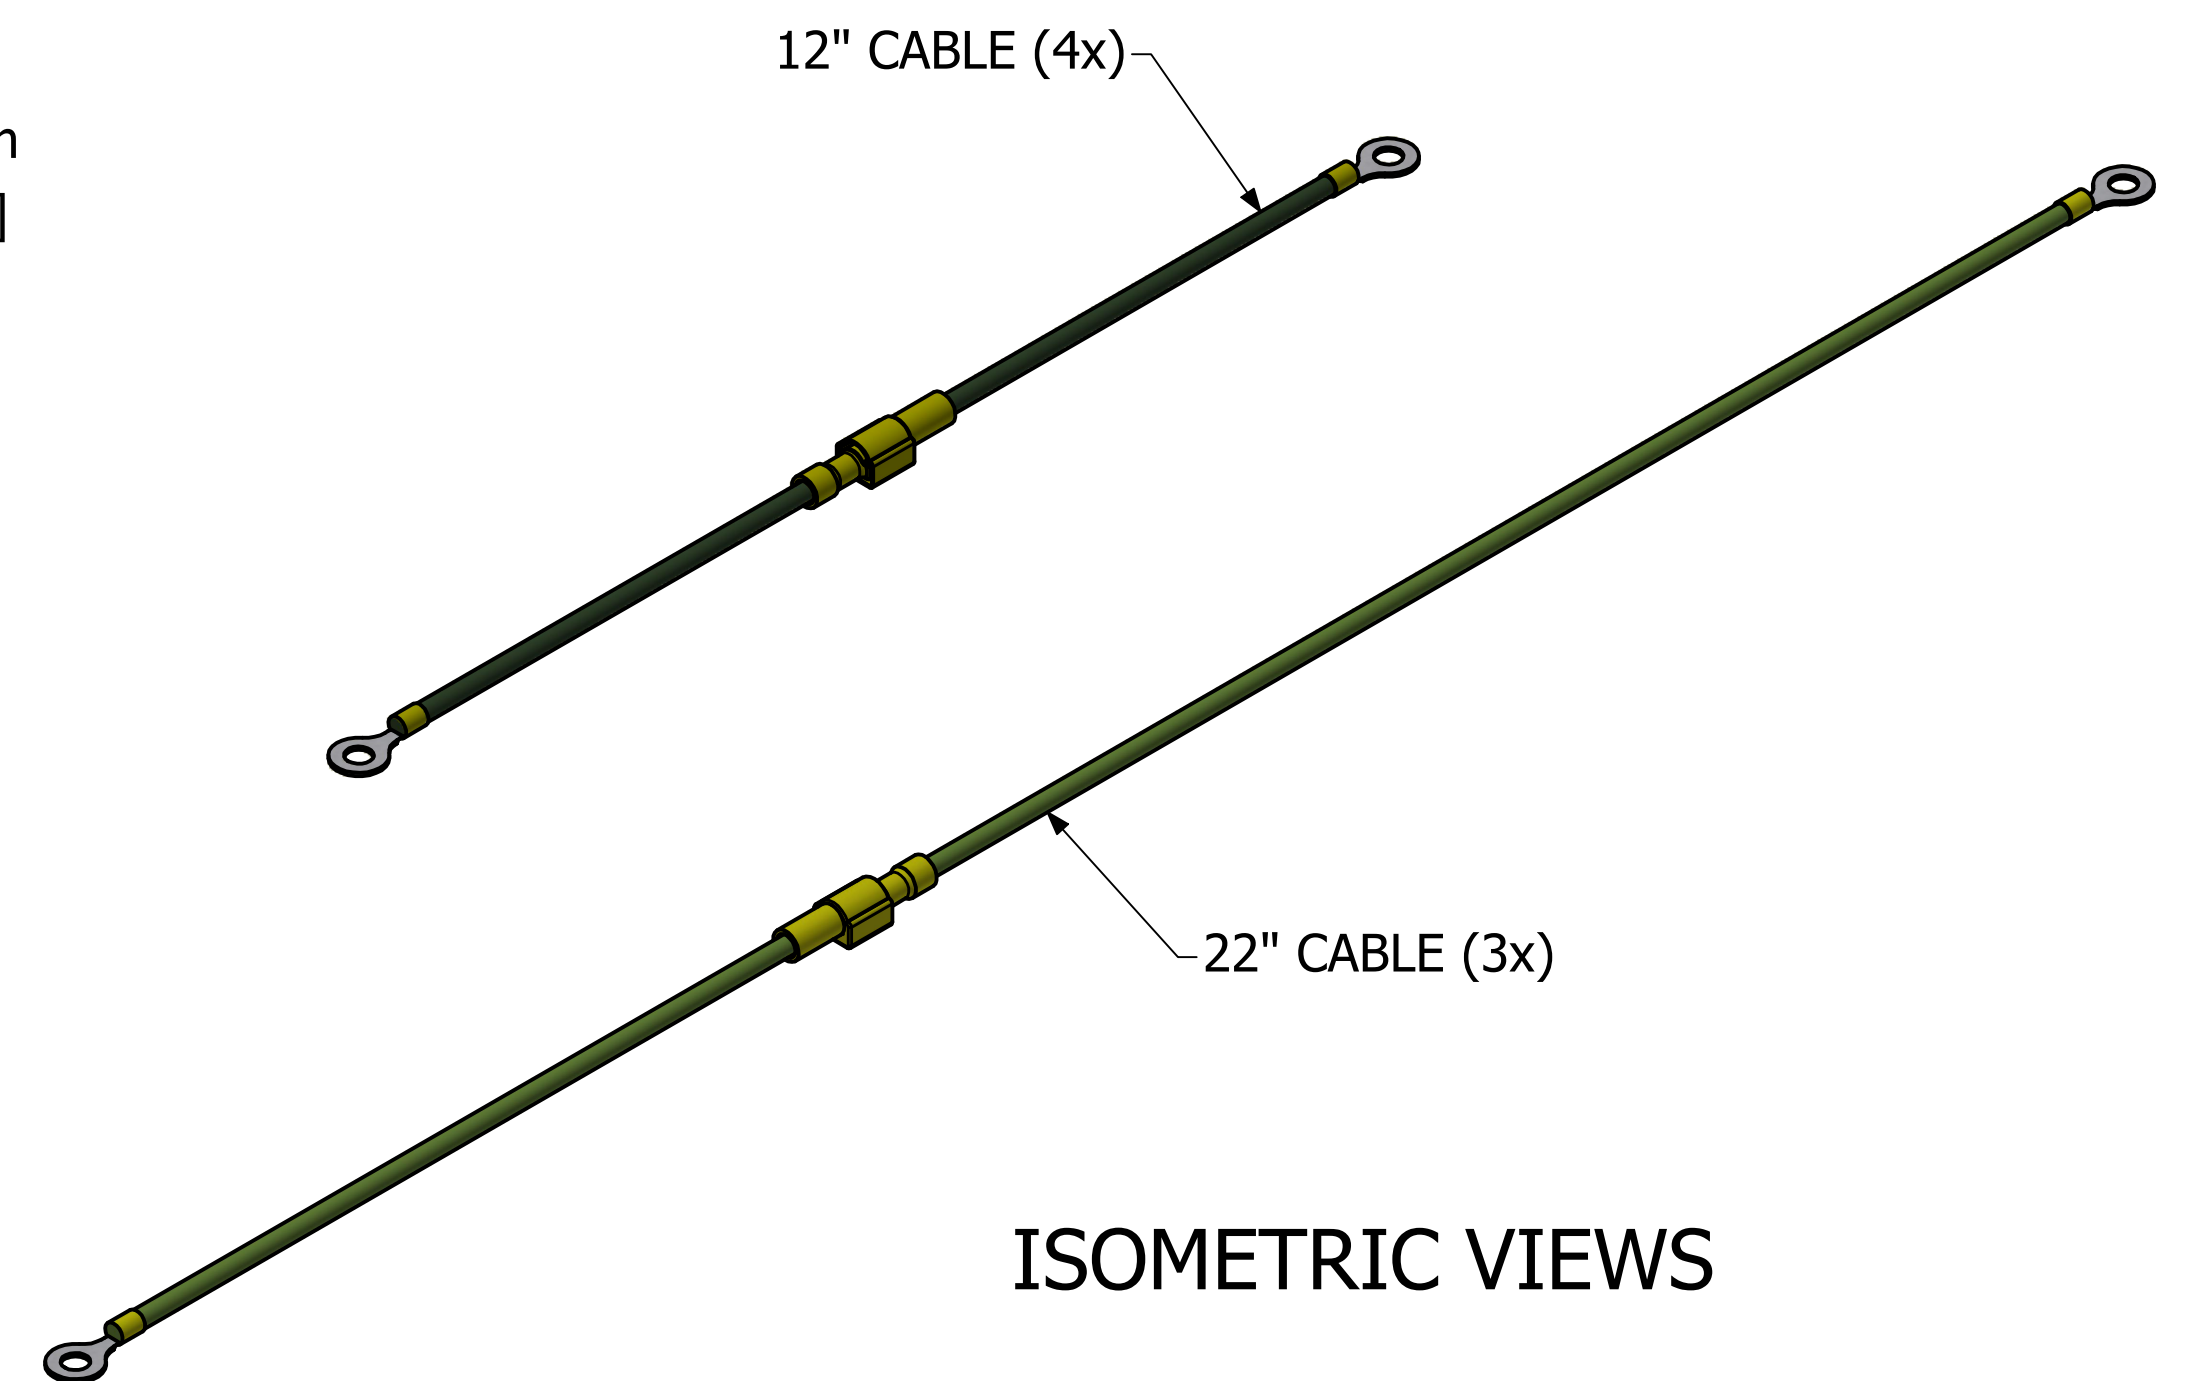

22" GROUND CABLE CONNECTED (3x)

12" GROUND CABLE CONNECTED (4x)

GROUND CABLE DISCONNECTED

FEMALE END

MALE END

ISOMETRIC VIEWS

H1GRDKIT	
Cable - #10 TC TEW Green/Yellow	
Terminals - 10 GA Ring Terminal for 1/4" & #10 Stud	
Hardware	
14 - #10-32 x 3/4" Screws	
14 - #10-32 Locking Nuts	
14 - #10 Locktooth Washers	
14 - #10 Flat Washer	
14 - 1/4"-20 x 1/2" Screws	
14 - 1/4"-20 Locking Nuts	
14 - 1/4" Locktooth Washers	
14 - 1/4" Flat Washers	
14 - Ground Stickers	